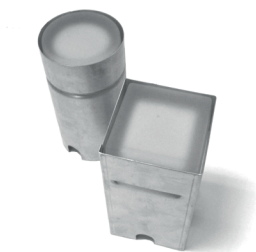

BRICK SERIES

Brick Light Series	Light colour			
	RGB		White	
	Square	Round	Square	Round
	45716	45717	57089	57090
P. Consumption	4 W (6 VA)		4 W (6 VA)	

Rated Voltage: 12 V AC (RGB and White)
Protection: IPX8
Cable: 2,5m. H07RN-F 2x1,5 mm²
The projector has a galvanized steel niche for an easy installation.