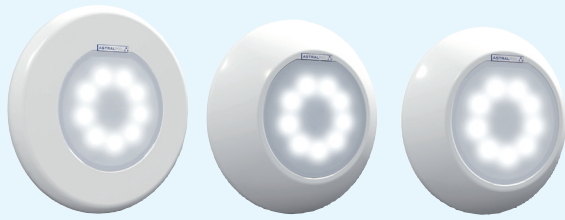

LUMIPLUS FLEXI PROJECTOR

LUMIPLUS FLEXI
3 parts

1 **Spotlight**

2 **Faceplate**

3 **Niche**

For the proper installation of FlexiNiche and FlexiRapid, it is necessary to have all these 3 elements.

1

Nominal voltage choice: 12VAC / 24VDC (includes power supply 220VAC-24VDC)
 Protection: IPX8
 Cable included (2,5m. 2x1 mm²).
 The RGB spotlight is compatible with Modulator 27818.
 RGB DMX spotlight is compatible with DMX Modulator 41107.
 Must always be installed submerged in water.

Fluidra Connect Compatible if installed with Lumiplus RGB Modulator + Fluidra Connect Compatible Module

Salt water resistant

To correctly illuminate a swimming pool we recommend you:

Install a Lumiplus Flexi V1 every 20 m² of water surface.