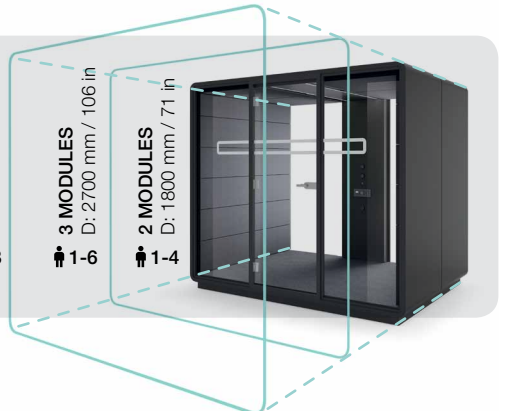

AVAILABLE TRIM VERSIONS FOR **HUSHMEET.L**

4 MODULES
D: 3600 mm / 142 in
1-8

3 MODULES
D: 2700 mm / 106 in
1-6

2 MODULES
D: 1800 mm / 71 in
1-4