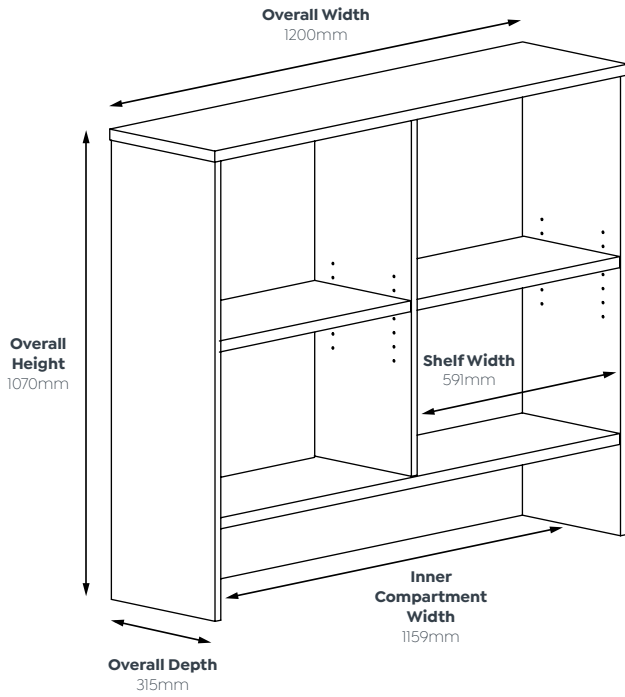

EkoSystem Hutch.

Dimension Specifications

1200mm Wide

1500mm Wide

1800mm Wide