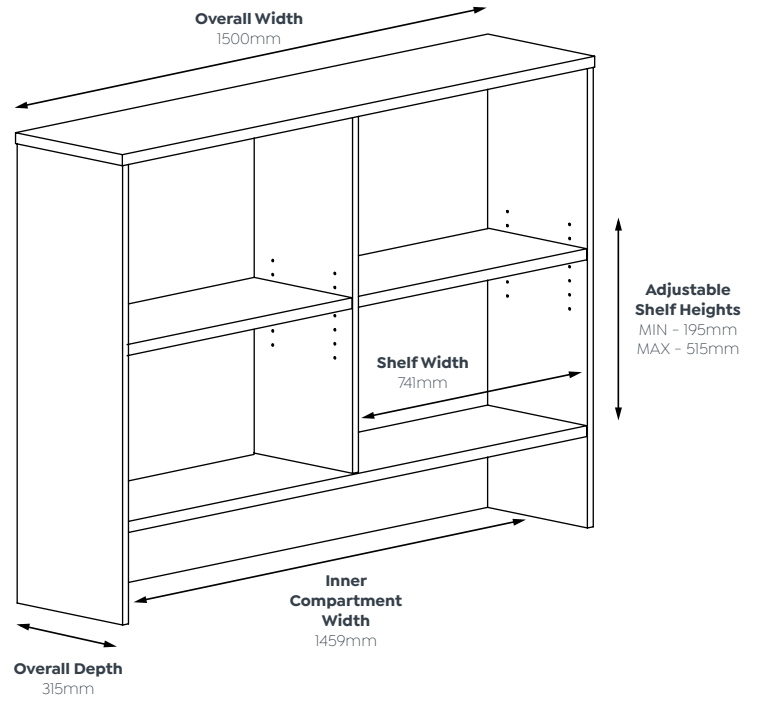

EkoSystem Hutch.

Dimension Specifications

1200mm Wide

1500mm Wide

1800mm Wide