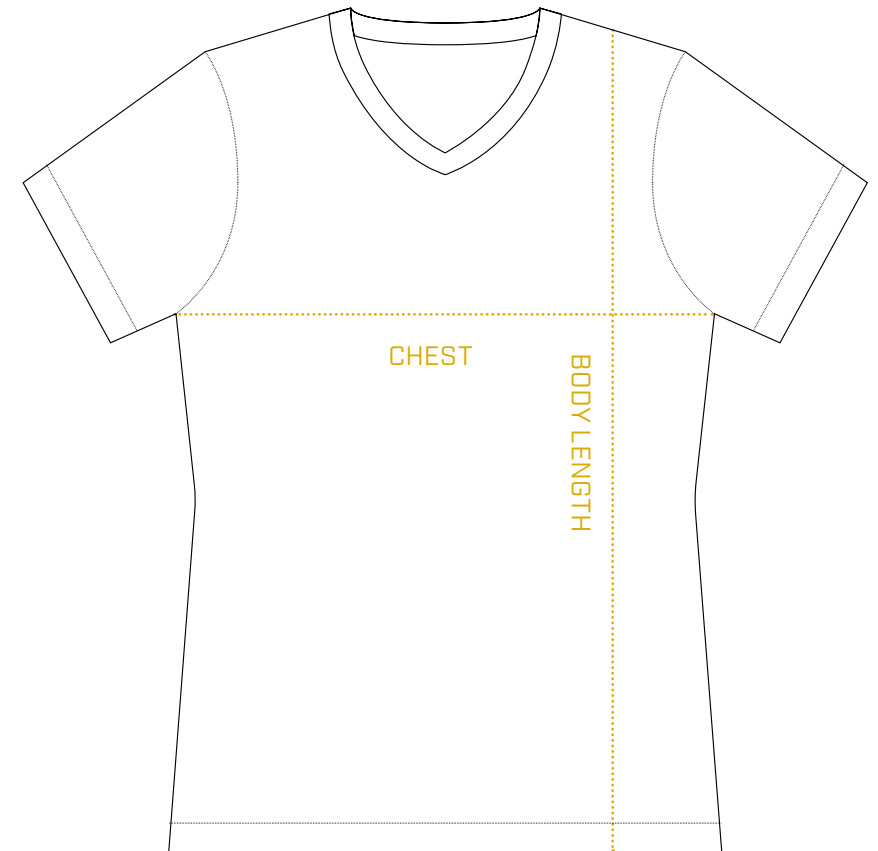

# SIZE CHART

## WOMEN'S SLOUCHY T-SHIRT

### MEASUREMENTS

| SIZE | CHEST WIDTH<br>1" Below Armhole | BODY LENGTH<br>From HPS* | SLEEVE LENGTH<br>From Center Back Inc<br>Cuff Rib |
|------|---------------------------------|--------------------------|---|
| S    | 20"                             | 25 ¼"                    | NA  |
| M    | 21 ½"                           | 25 ¾"                    | NA  |
| L    | 23 ½"                           | 26 ¾"                    | NA  |
| XL   | 25 ½"                           | 27"                      | NA  |
| 2XL  | 27 ½"                           | 27 ⅝"                    | NA  |