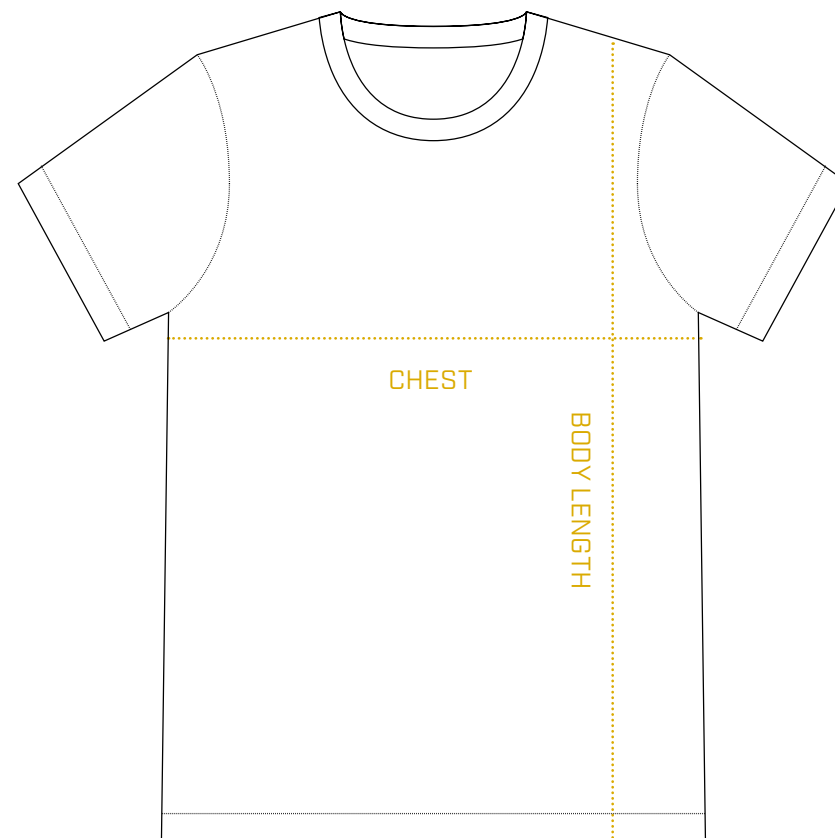

# SIZE CHART

## YOUTH T-SHIRT

### MEASUREMENTS

SIZE	CHEST WIDTH 1" Below Armhole	BODY LENGTH From HPS*	SLEEVE LENGTH From Center Back Inc Cuff Rib
YS	15 ¼"	20 ⅞"	NA
YM	16 ¼"	22 ⅞"	NA
YL	17 ¼"	23 ⅞"	NA
YXL	18 ¼"	24 ⅞"	NA