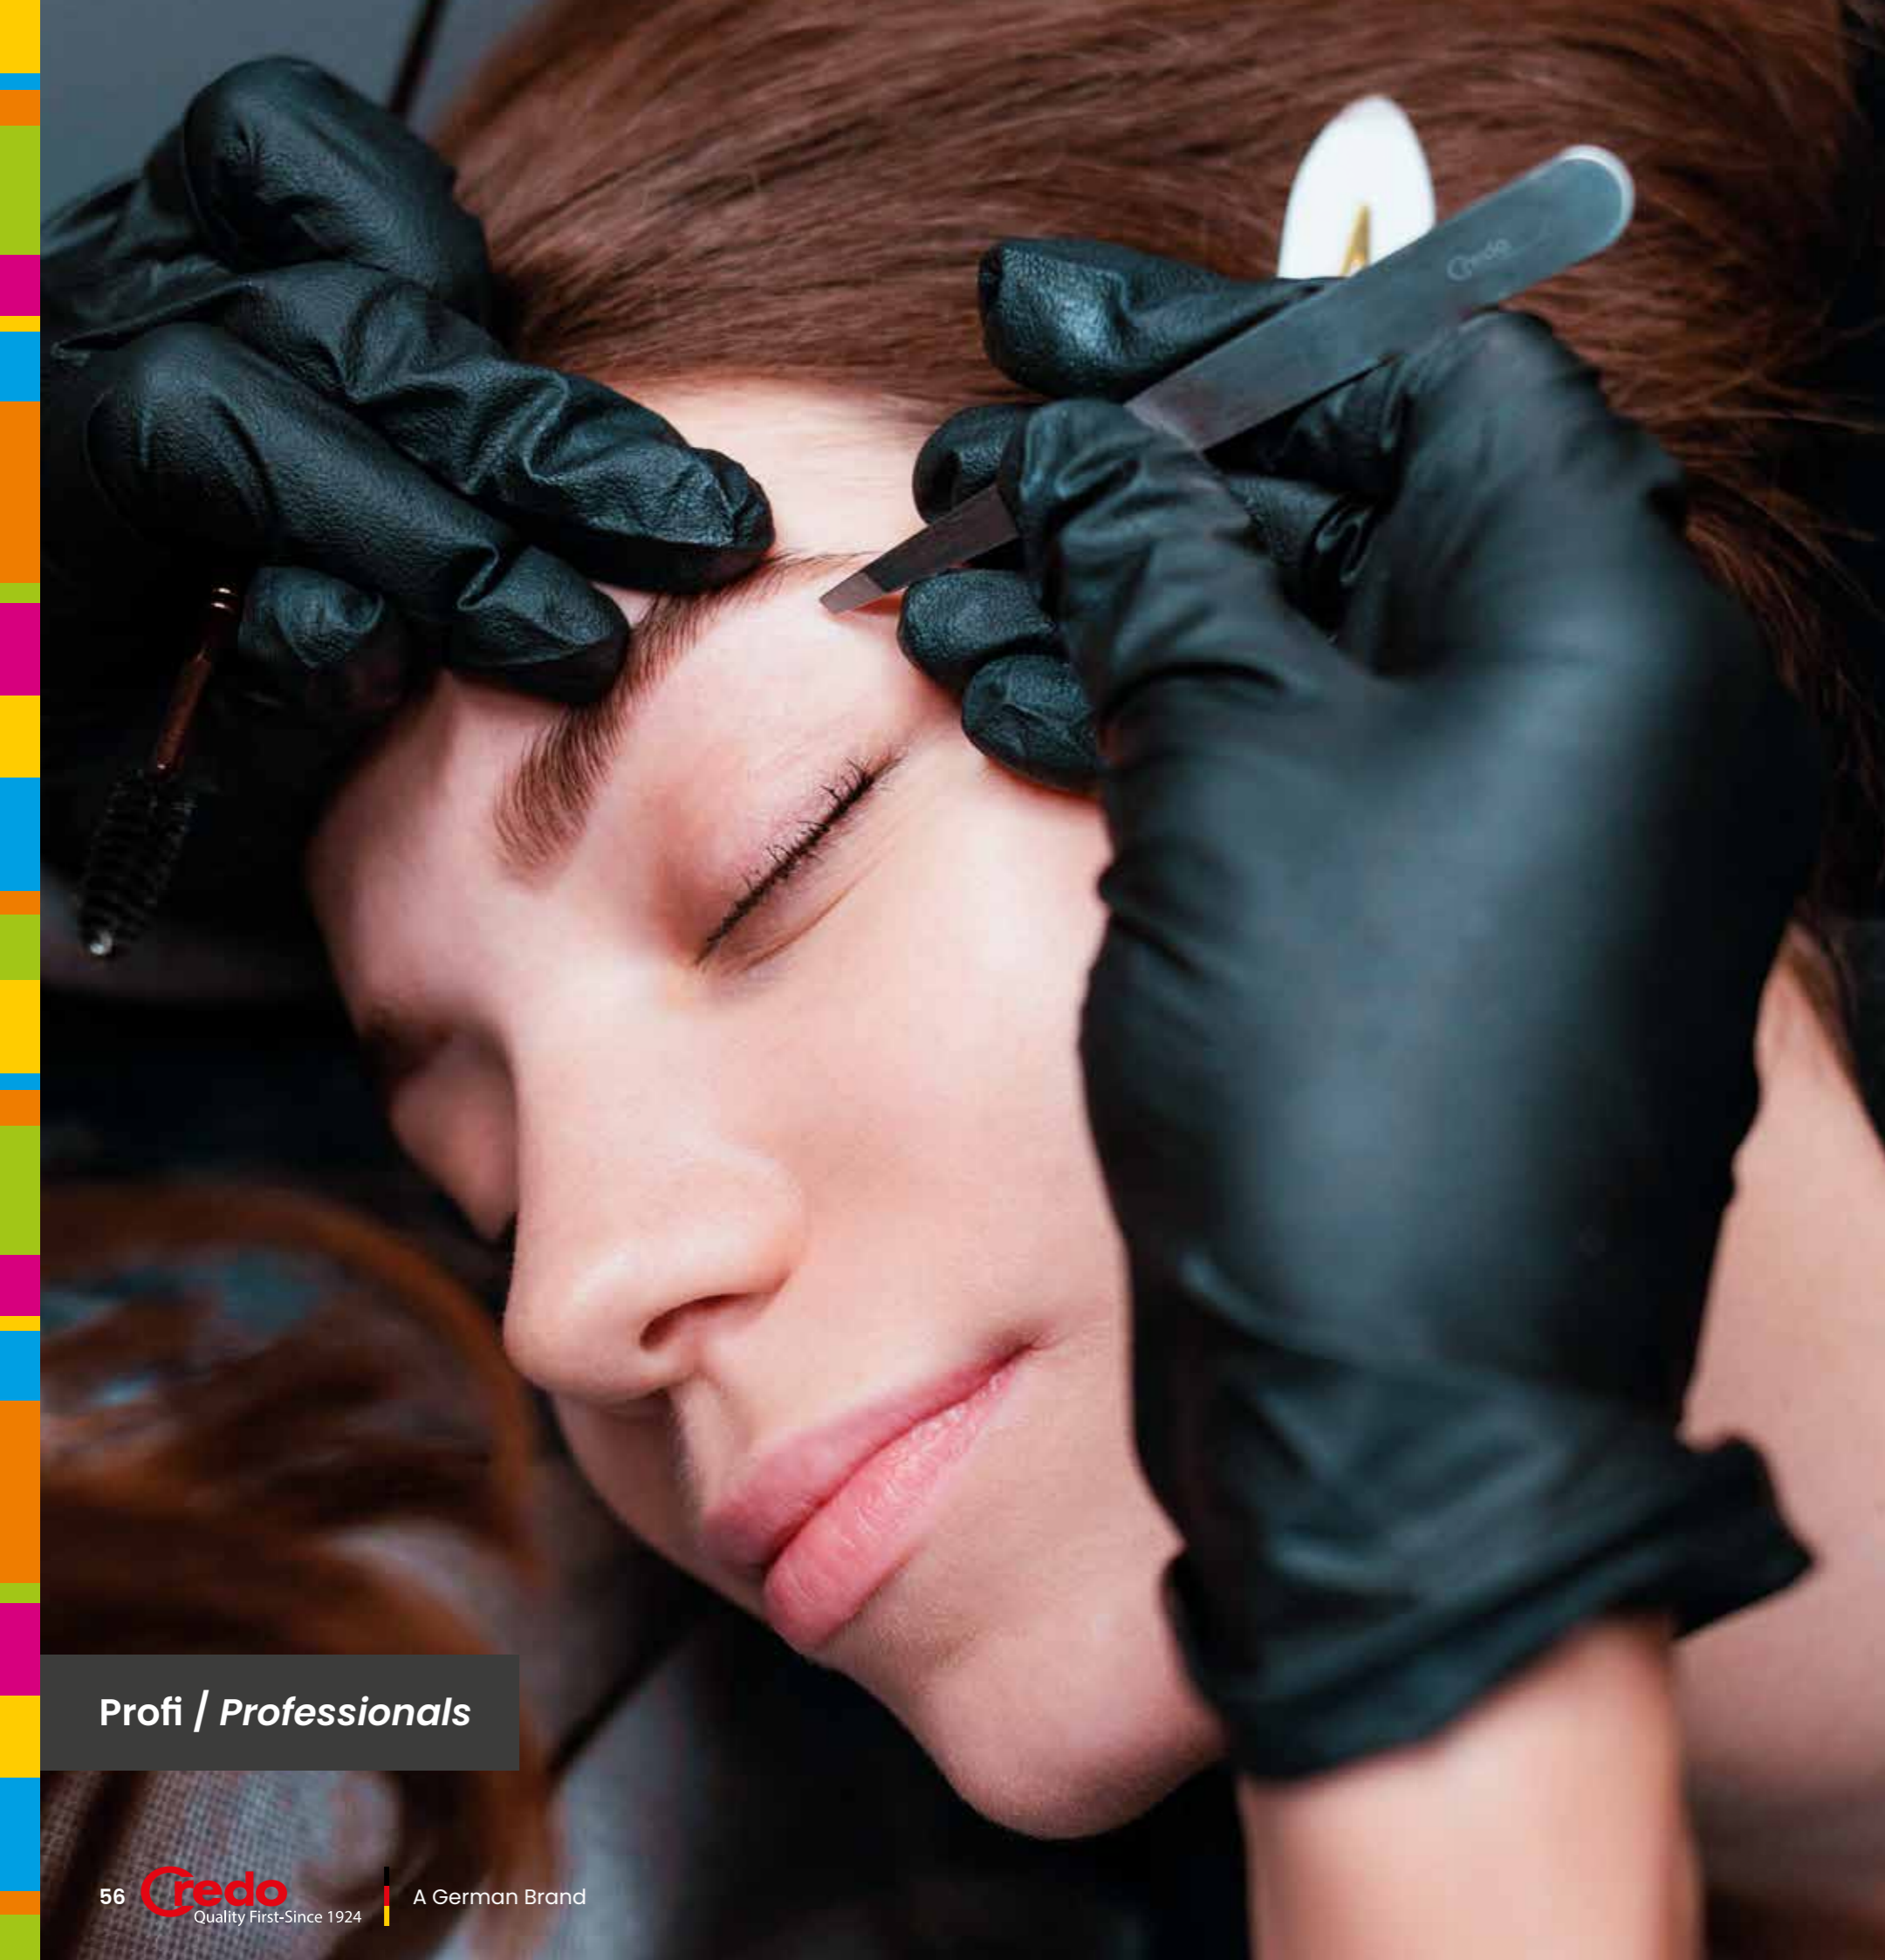

**Profi Pediküre & Maniküre
Instrumente – für ein Plus
an Qualität**

***Professional pedicure &
manicure instruments –
for a plus in quality***

CREDO bietet ein vielfältiges Sortiment an Pediküre und Maniküre Instrumenten für die professionelle Anwendung. Pediküre und Maniküre Werkzeuge von CREDO stehen dabei für höchste Qualität, Langlebigkeit und makellose Ergebnisse.

CREDO offers a wide range of pedicure and manicure instruments for professional use. Pedicure and manicure tools from CREDO stand for the highest quality, durability and flawless results.