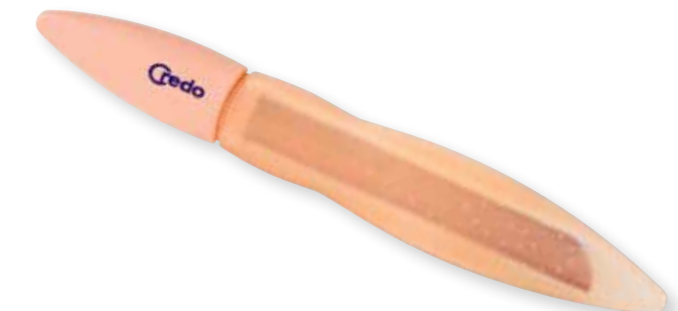

Art.-No. 8810

Keramiknagelfeile 150mm
3 Feilflächen, Apricot

Fold-away ceramic file 150mm
3-sided filing surfaces, apricot

4 006293 088349 >