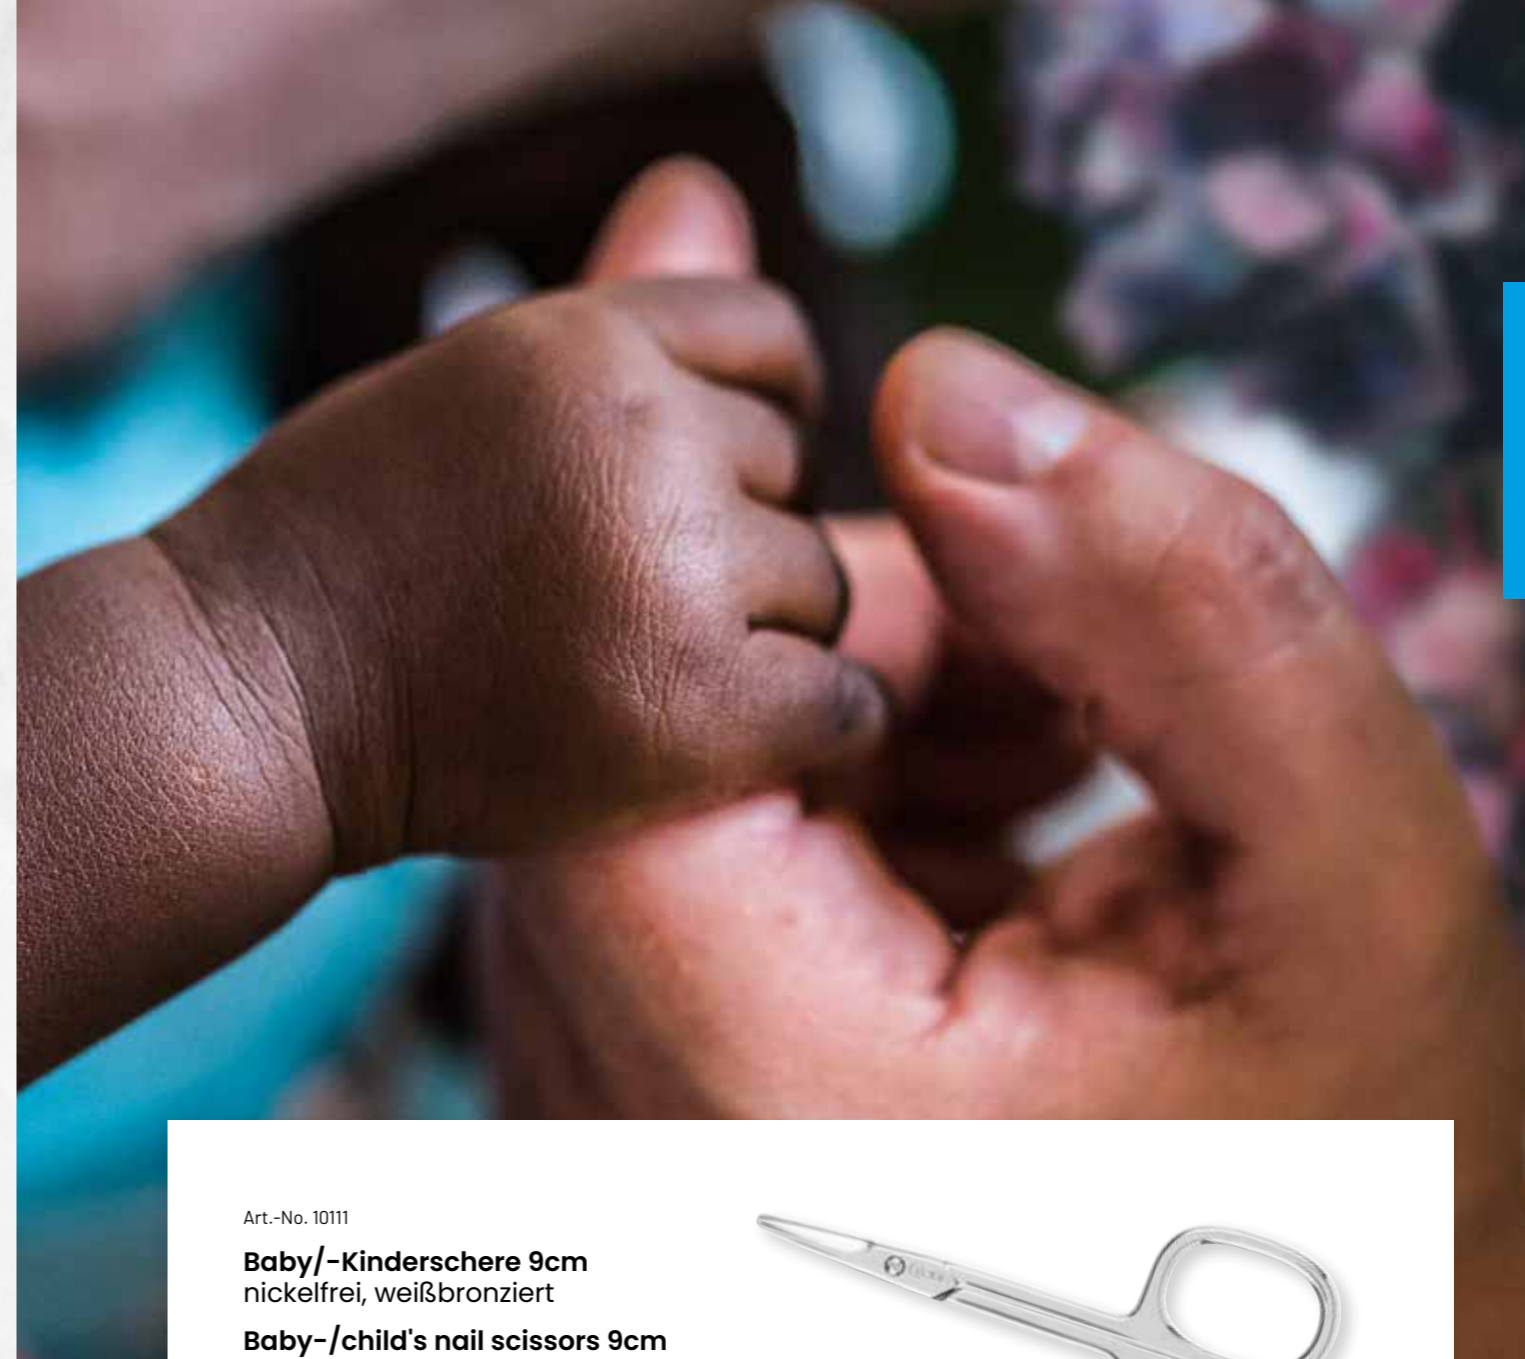

Art.-No. 8010

Kombi Nagel- und Hautschere 9cm
gebogen, Turmspitze, Nickel

Combination nail and cuticle scissors 9cm
curved, spire-point, nickel

4 006293 151340 >