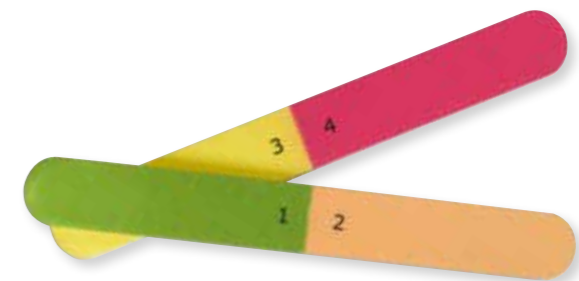

Sonstige Instrumente zur Nagelpflege / Other nail care instruments

Art.-No. 12410

Hufstäbchen
mit Gummi, schwarz

Hoof stick
w/ red rubber tip, black

4 006293 006299 >

Art.-No. 12460

Nagelhautentferner 12cm
Keramik, schwarz

Cuticle remover 12cm
Ceramic, black

4 006293 124320 >

Art.-No. 12612

Nagelhauttrimmer
PopArt

Cuticle trimmer
PopArt

4 006293 126324 >

Art.-No. 12610

Nagelhauttrimmer
Apricot

Cuticle trimmer
Apricot

4 006293 126348 >

Wussten Sie schon / Did you know?

Bevor Sie sich Ihrer Nagelhaut widmen, empfiehlt es sich, diese einzuweichen. Das geht – als pflanzliche Alternative zu einem Nagelbad mit Milch und Honig – am besten mit dem sogenannten „Hot Oil“-Nagelbad: Hierzu suchen Sie sich verschiedene Öle wie Kokos-, Oliven-, Avocado- oder ätherische Öle aus, die Sie mit dem Inhalt von Vitamin-E-Kapseln vermischen und für 30 Sekunden in einem Topf erwärmen (nicht kochen!). Hände und Nägel mit dieser Mischung einmassieren und im Anschluss mit lauwarmem Wasser abwaschen. Ihre Nagelhaut ist jetzt bereit für die Pflege und außerdem haben Sie mit der „Hot Oil“-Methode die Hautalterung entschleunigt und für einen schönen Glanz auf den Nägeln gesorgt.