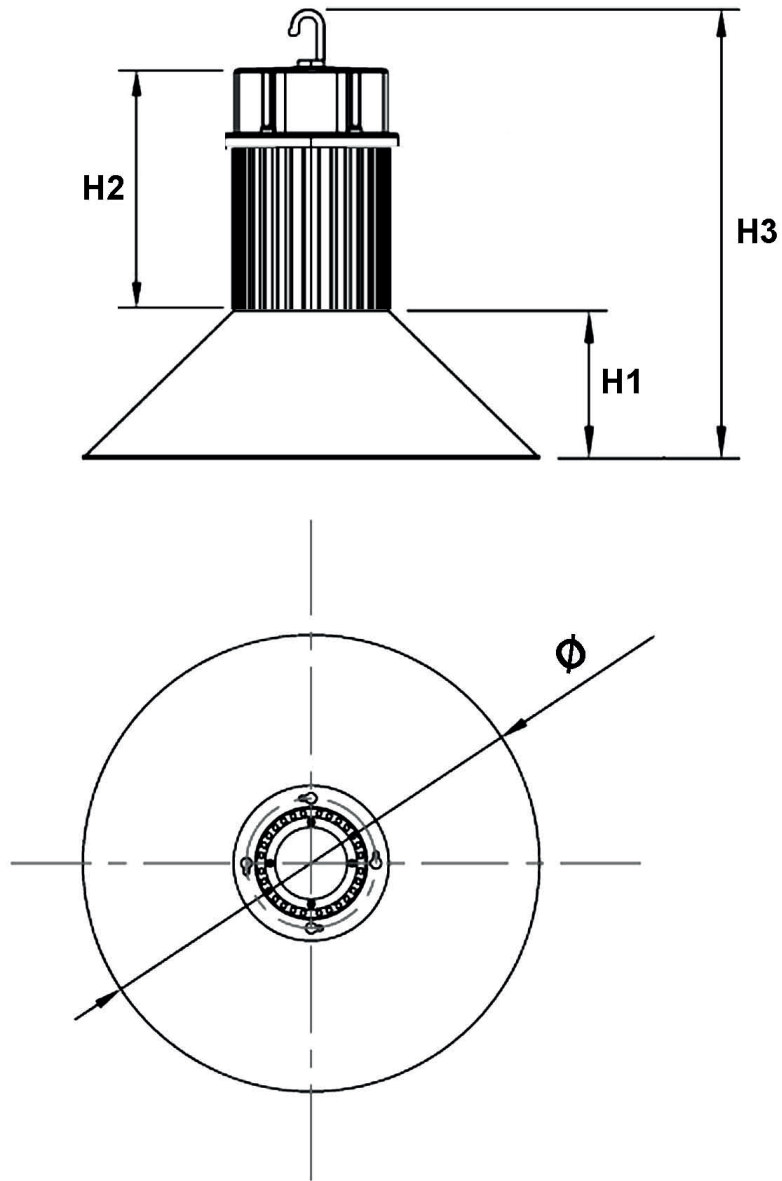

LED HIGH BAY LIGHT

Dimension	Ø	H1	H2	H3
50W	410mm	115mm	175mm	340mm
100W	500mm	135mm	245mm	430mm
150W	495mm	140mm	210mm	400mm
200W	503mm	120mm	240mm	410mm