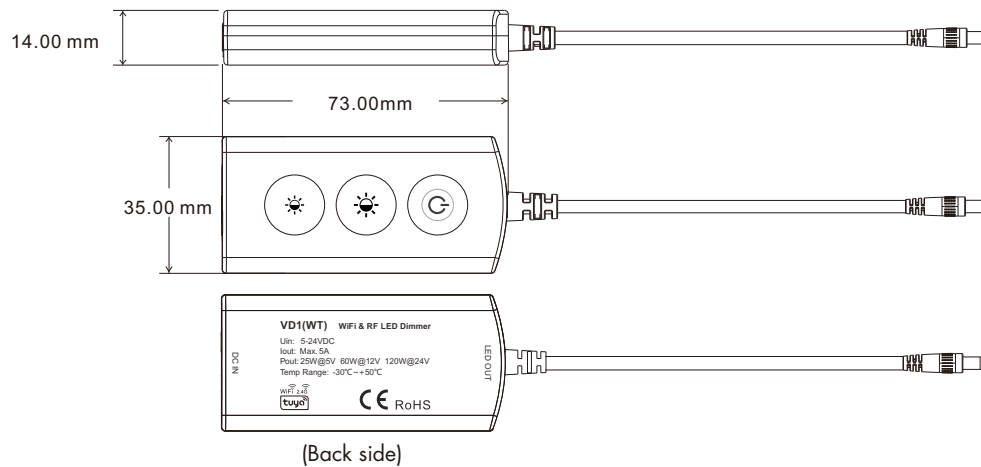

CE RoHS RED

Technical Parameters

Input and Output		Dimming data		Safety and EMC	
Input voltage	5-24VDC	Input signal	Tuya APP + RF 2.4GHz + 3 button	EMC standard (EMC)	ETSI EN 301 489-1 V2.2.3 ETSI EN 301 489-17 V3.2.4
Output voltage	5-24VDC	Control distance	30m(Barrier-free space)	Safety standard	EN 62368-1:2020+A11:2020
Output current	Max. 5A	Dimming level	4096 (2 ¹²) levels	Radio Equipment(RED)	ETSI EN 300 328 V2.2.2
Output power	25W@5V 60W@12V 120W@24V	Dimming range	0-100%	Certification	CE,EMC,RED
Environment		Dimming curve	Logarithmic	Package	
Operation temperature	Ta: -30°C ~ +50°C	PWM Frequency	2KHz (default)	Size	W120 x L43 x H27mm
Case temperature (Max.)	Tc: +85°C	Warranty	5 years	Gross weight	0.013kg
		Protection	Over-heat, Short circuit		

Dimension

Wiring Diagram

Note: Press and hold the and (Brightness-) button for 2s, output LED flashes 3 times, the light on/off fade time will change between 3s and 0.5s.

System Wiring

Button function

: Turn on or off light.