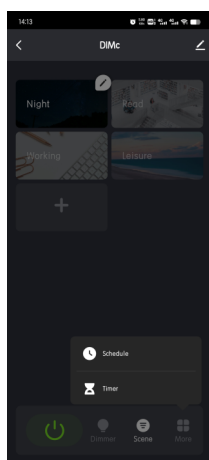

Please download the corresponding tuya/smart life app according to your region.

Press and hold and (Brightness+) button for 2s:
clear previous network connection, enter Smart config mode, the output LED will flash 10 times.

Press and hold and (Brightness+) button for 5s:
Clear previous network connection, enter AP config mode, the output LED will flash 5 times.
If smart config failed, please try AP config.

Repeat power on and off for 5 consecutive times, also clear previous network connection,
enter Smart config mode, the output LED will flash 10 times.

If Tuya APP network connection succeed, the output LED will stop flash,
and in Tuya APP, you can find DIMc device .

Smart life APP

Tuya APP

Tuya APP interface

White interface
Touch brightness slide to adjust brightness.

Scene interface
The 1-4 scene is static color.
the inner color of these scene can be editable.

Timer, Schedule
The Schedule key can add multiple timers to turn on or turn off light according to different time periods.
The Timer key can turn on or turn off light in the next 24 hours.