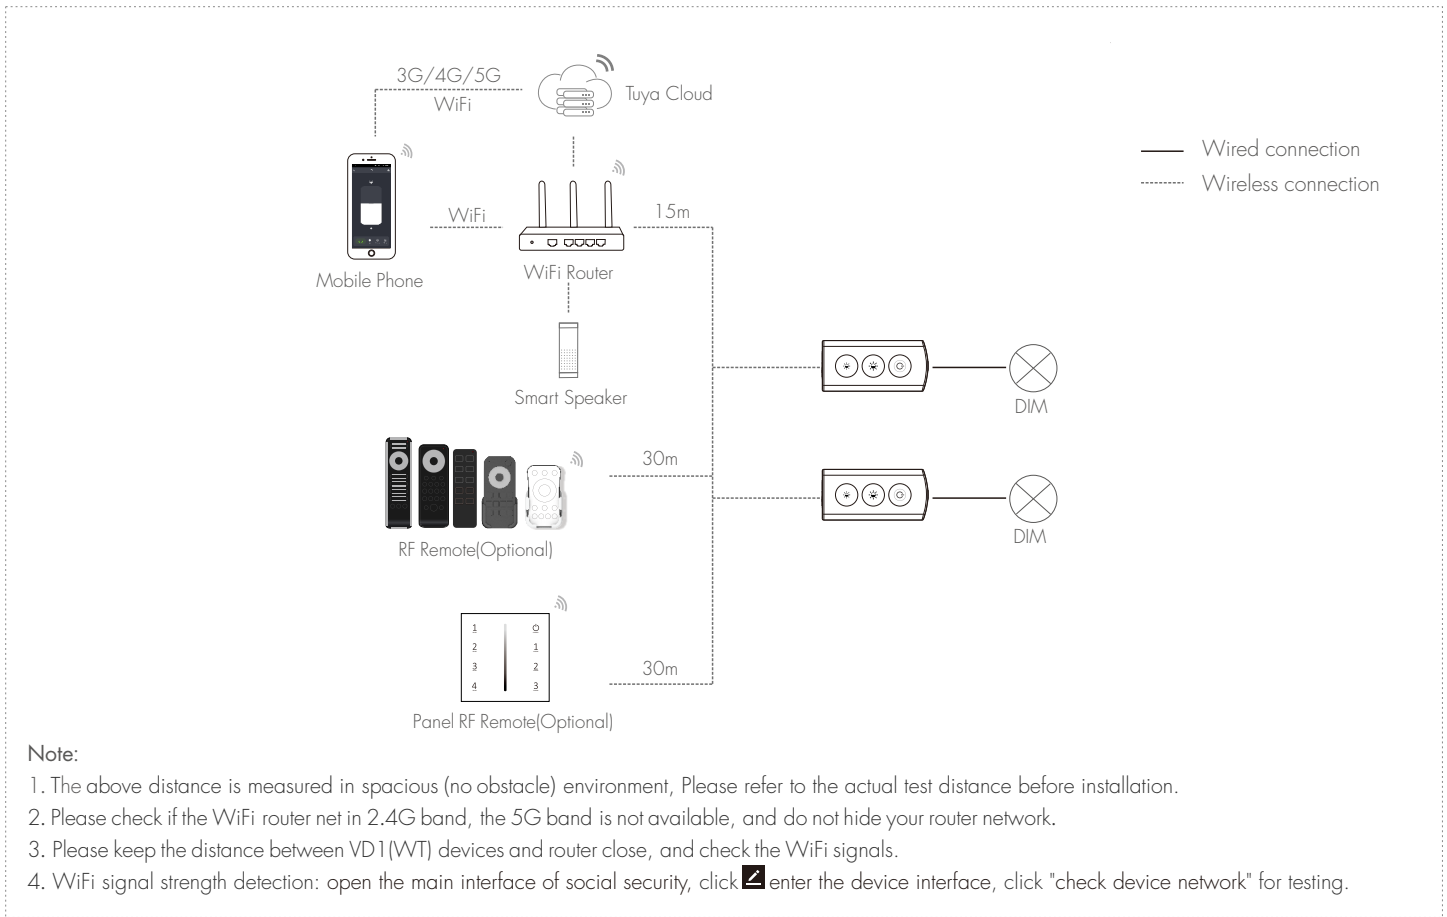

Dimension

Wiring Diagram

Note: Press and hold the and (Brightness-) button for 2s, output LED flashes 3 times, the light on/off fade time will change between 3s and 0.5s.

System Wiring

Button function

: Turn on or off light.

: Brightness +, short press 10 levels, long press 1-6s for continuous 256 levels adjustment.

: Brightness -, short press 10 levels, long press 1-6s for continuous 256 levels adjustment.

Tuya APP network connection

Please download the corresponding tuya/smart life app according to your region.

Press and hold and (Brightness+) button for 2s:
clear previous network connection, enter Smart config mode, the output LED will flash 10 times.