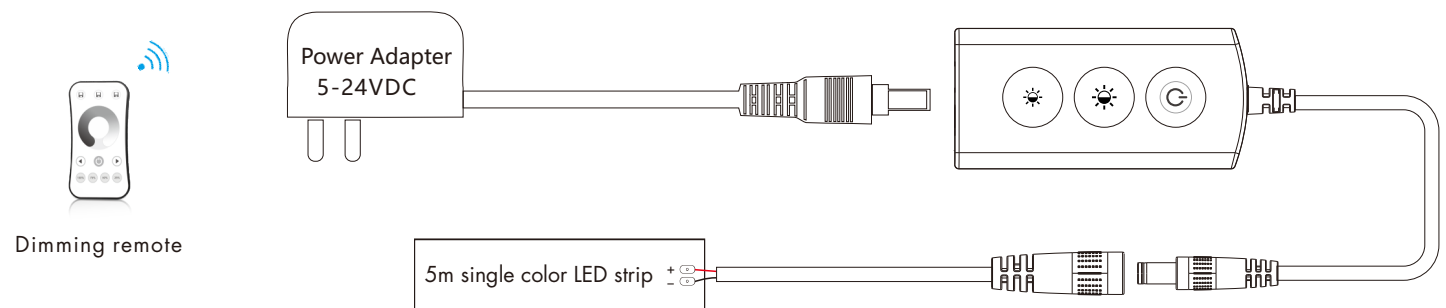

WiFi & RF 3-Button LED Dimmer

Model No.: VD1(WT)

Tuya APP cloud control / Voice control / 3-button / Wireless remote control / Step-less dimming

Features

- WiFi & RF 1 channel constant voltage single color LED dimmer.
- 5A output, connect with 5 meters single color LED strip.
- Tuya APP cloud control, support on/off, brightness adjust, delay turn on/off light, timer run, scene edit function.
- Voice control, support for Amazon Alexa, Google Assistant, Tmall Genie and Xiaodu smart speakers.
- 3 button operation with on/off and dimming.
- Match with 2.4G single zone or multiple zone single color remote control optional.
- 4096 levels 0-100% dimming smoothly without any flash.

CE RoHS RED

Technical Parameters

Input and Output		Dimming data		Safety and EMC	
Input voltage	5-24VDC	Input signal	Tuya APP + RF 2.4GHz + 3 button	EMC standard (EMC)	ETSI EN 301 489-1 V2.2.3 ETSI EN 301 489-17 V3.2.4
Output voltage	5-24VDC	Control distance	30m(Barrier-free space)	Safety standard	EN 62368-1:2020+A11:2020
Output current	Max. 5A	Dimming level	4096 (2 ¹²) levels	Radio Equipment(RED)	ETSI EN 300 328 V2.2.2
Output power	25W@5V 60W@12V 120W@24V	Dimming range	0-100%	Certification	CE,EMC,RED
Environment		Dimming curve	Logarithmic	Package	
Operation temperature	Ta: -30°C ~ +50°C	PWM Frequency	2KHz (default)	Size	W120 x L43 x H27mm
Case temperature (Max.)	Tc: +85°C	Warranty	5 years	Gross weight	0.013kg
		Protection	Over-heat, Short circuit		

Dimension

Wiring Diagram

Note: Press and hold the and (Brightness-) button for 2s, output LED flashes 3 times, the light on/off fade time will change between 3s and 0.5s.

System Wiring

Button function

: Turn on or off light.

: Brightness +, short press 10 levels, long press 1-6s for continuous 256 levels adjustment.

: Brightness -, short press 10 levels, long press 1-6s for continuous 256 levels adjustment.

Tuya APP network connection