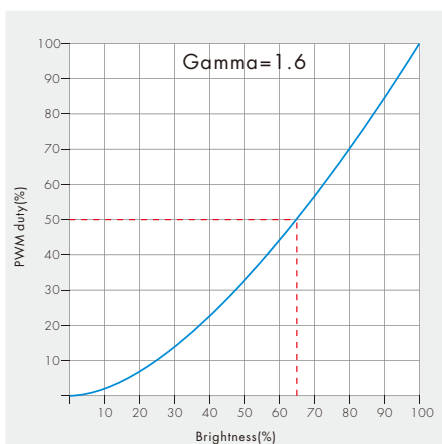

Dimming Curve

Packing list

LED Dimmer
1 pcs

User Manual
1 pcs

DC Extension Cable
(12cm)
1 pcs