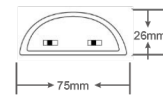

LED Slimline Batten Light

Applications

- Warehouses
- Supermarkets
- Shopping Malls
- Office Buildings
- Workshops
- Car Parks

Specifications

Model No.	BT-SLIM-4FT-SD	BT-SLIM-5FT-SD
Dimension(mm)	1200*75*26	1500*75*26
Wattage(w)	20W/30W/40W	30W/40W/50W
Input Voltage(v)	AC220~240V	
Light Source	SMD2835	
SDCM	<6	
CCT(K)	3000K-4000K-5000K-6500K	
Lumen (Lms/W) ± 5%	120Lms/W	
CRI	>80	
Beam Angle (°)	120°	
Dimming	Non-Dimmable	
Protection Class	Class I	
Degree of Protection (IP)	IP40	
Impact Resistance (IK)	IK08	
Material	Heatsink	Aluminium
	Diffuser	PC
L70	>54000Hrs	
Glow Wire Test (°C)	650°C	
Operation Temp. (°C)	-20~ 45°C	
Installation	Surface Mounted / Suspended	
Certifications	UKCA, CE, RoHS	
Warranty	5 Years	