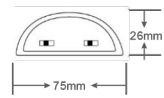

LED Slimline Batten Light

Applications

- Warehouses
- Supermarkets
- Shopping Malls
- Office Buildings
- Workshops
- Car Parks

Specifications

Model No.	BT-SLIM-4FT-SD	BT-SLIM-5FT-SD
Dimension(mm)	1200*75*26	1500*75*26
Wattage(w)	20W/30W/40W	30W/40W/50W
Input Voltage(v)	AC220~240V	
Light Source	SMD2835	
SDCM	<6	
CCT(K)	3000K-4000K-5000K-6500K	
Lumen (Lms/W) ± 5%	120Lms/W	
CRI	>80	
Beam Angle (°)	120°	
Dimming	Non-Dimmable	
Protection Class	Class I	
Degree of Protection (IP)	IP40	
Impact Resistance (IK)	IK08	
Material	Heatsink	Aluminium
	Diffuser	PC
L70	>54000Hrs	
Glow Wire Test (°C)	650°C	
Operation Temp. (°C)	-20~ 45°C	
Installation	Surface Mounted / Suspended	
Certifications	UKCA, CE, RoHS	
Warranty	5 Years	