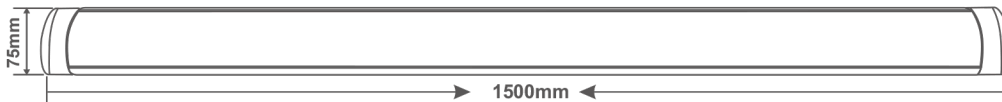

LED Slimline Batten Light

Applications

- Warehouses
- Supermarkets
- Shopping Malls
- Office Buildings
- Workshops
- Car Parks

Specifications

Model No.	BT-SLIM-4FT-SD	BT-SLIM-5FT-SD
Dimension(mm)	1200*75*26	1500*75*26
Wattage(w)	20W/30W/40W	30W/40W/50W
Input Voltage(v)	AC220~240V	
Light Source	SMD2835	
SDCM	<6	
CCT(K)	3000K-4000K-5000K-6500K	
Lumen (Lms/W) ± 5%	120Lms/W	
CRI	>80	
Beam Angle (°)	120°	
Dimming	Non-Dimmable	
Protection Class	Class I	
Degree of Protection (IP)	IP40	
Impact Resistance (IK)	IK08	
Material	Heatsink	Aluminium
	Diffuser	PC
L70	>54000Hrs	
Glow Wire Test (°C)	650°C	
Operation Temp. (°C)	-20~ 45°C	
Installation	Surface Mounted / Suspended	
Certifications	UKCA, CE, RoHS	
Warranty	5 Years	