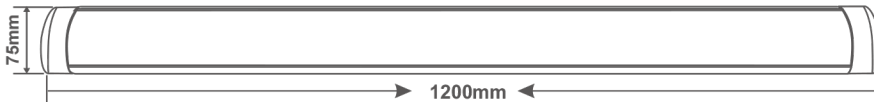

LED Slimline Batten Light

Applications

- Warehouses
- Supermarkets
- Shopping Malls
- Office Buildings
- Workshops
- Car Parks

Specifications

Model No.	BT-SLIM-4FT-SD	BT-SLIM-5FT-SD
Dimension(mm)	1200*75*26	1500*75*26
Wattage(w)	20W/30W/40W	30W/40W/50W
Input Voltage(v)	AC220~240V	
Light Source	SMD2835	
SDCM	<6	
CCT(K)	3000K-4000K-5000K-6500K	
Lumen (Lms/W) ± 5%	120Lms/W	
CRI	>80	
Beam Angle (°)	120°	
Dimming	Non-Dimmable	
Protection Class	Class I	
Degree of Protection (IP)	IP40	
Impact Resistance (IK)	IK08	
Material	Heatsink	Aluminium
	Diffuser	PC
L70	>54000Hrs	
Glow Wire Test (°C)	650°C	
Operation Temp. (°C)	-20~ 45°C	
Installation	Surface Mounted / Suspended	
Certifications	UKCA, CE, RoHS	
Warranty	5 Years	