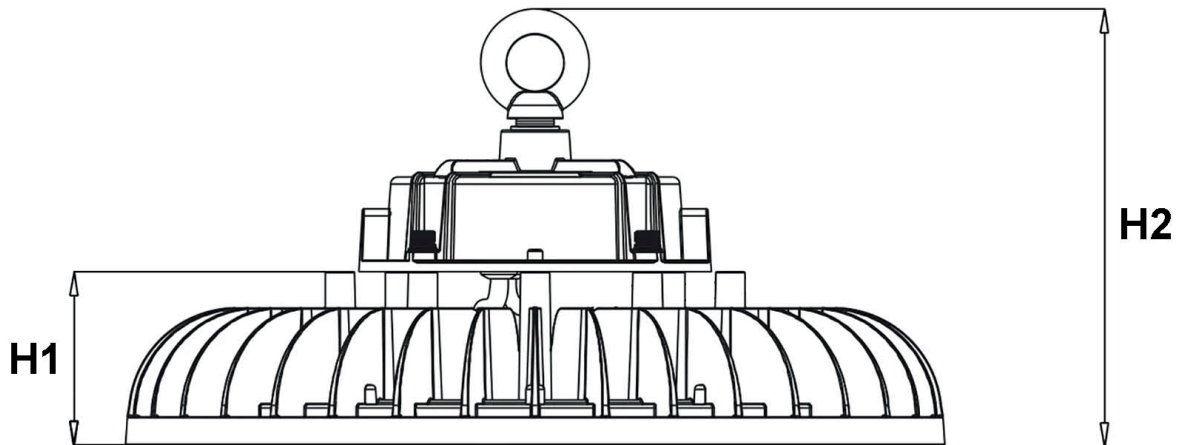

LED UFO HIGH BAY LIGHT

Dimension	\varnothing	H1	H2
50W	230mm	40mm	150mm
100W	280mm	50mm	150mm
150W	320mm	50mm	150mm
200W	363mm	60mm	170mm