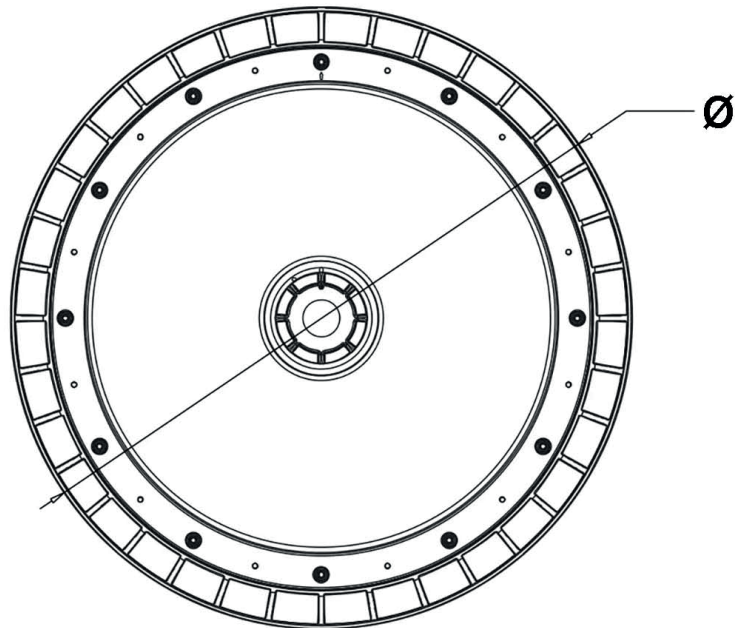

LED UFO HIGH BAY LIGHT

Dimension	\varnothing	H1	H2
50W	230mm	40mm	150mm
100W	280mm	50mm	150mm
150W	320mm	50mm	150mm
200W	363mm	60mm	170mm