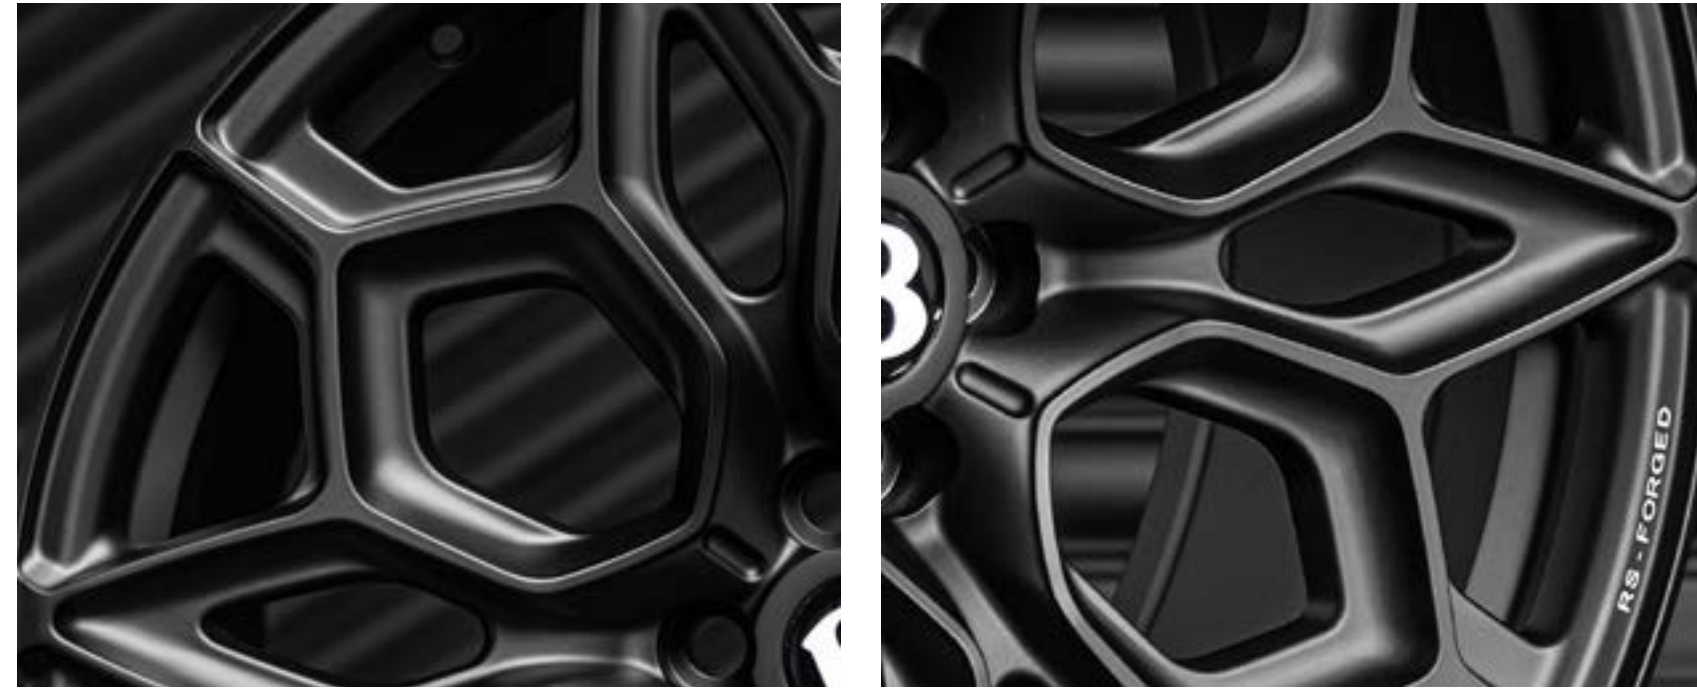

Wheel programme

TYPE 57 DC RS-FORGED

LOW OFFSET
SIZE FRONT WHEEL: 10" X 23"
SIZE REAR WHEEL: 10" X 23"
COLOUR: MATTE BLACK
PART NUMBER: WAKDF1157M1R