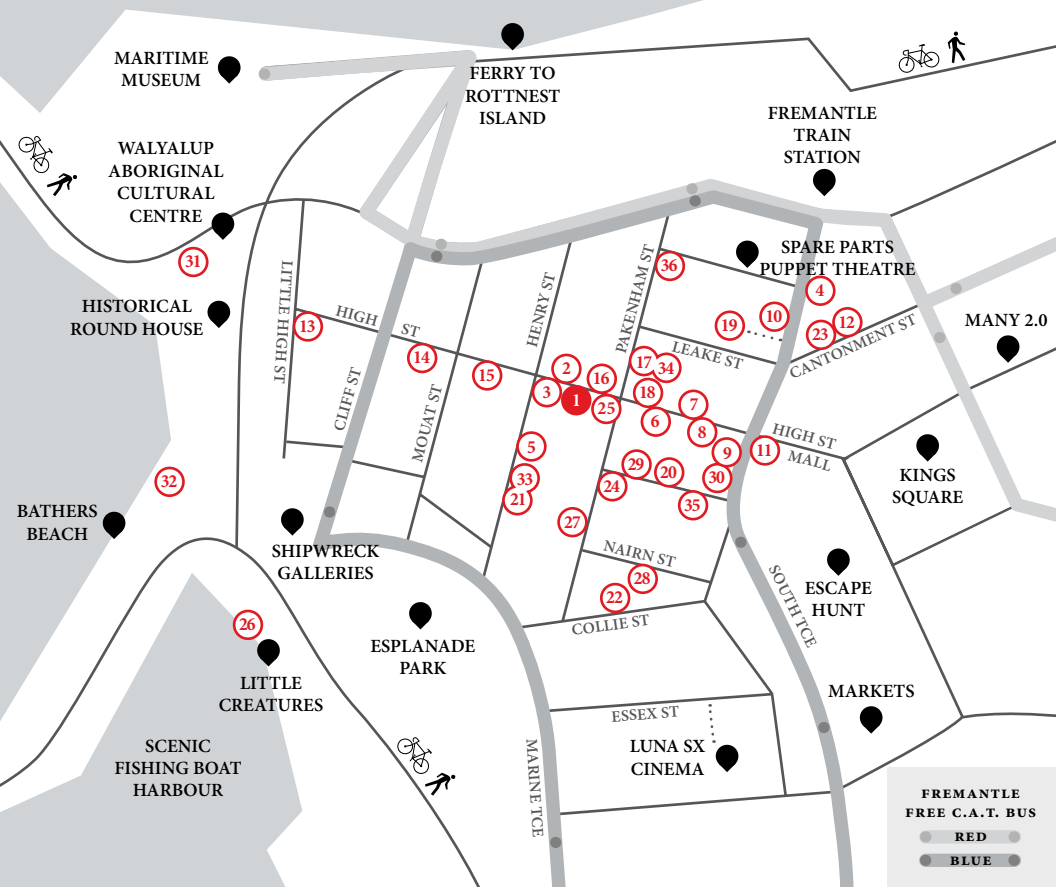

# WEST END FREMANTLE

## Neighbourhood Guide

×  
compendium·design·store™

### SHOPS

- 1 Compendium Design Store
- 2 Bill's Secondhand Books
- 3 New Edition
- 4 The Stay Lucky Co.
- 5 Paper Bird Bookshop
- 6 Kartique
- 7 Common Ground
- 8 Remedy
- 9 Bailey Neslon
- 10 The Archive
- 11 The Academy Brand
- 12 Mi-Life

### BARs · BITES

- 25 Miss Chats
- 26 Creatures Nextdoor
- 27 Bread In Common
- 28 Strange Company
- 29 Stable Hands
- 30 Ronnie Nights