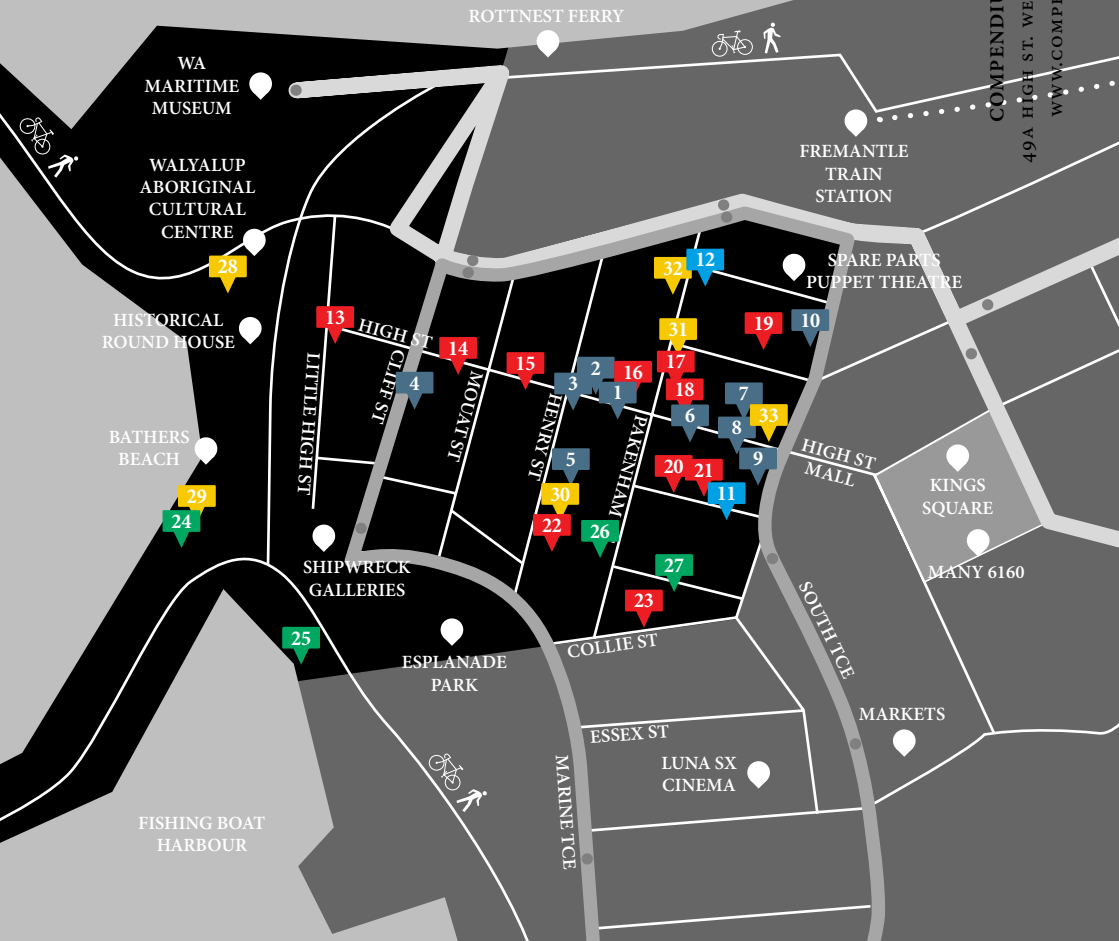

WEST END FREMANTLE NEIGHBOURHOOD GUIDE.

BY COMPENDIUM · DESIGN · STORE

COMPENDIUM · DESIGN · STORE
49A HIGH ST, WEST END OF FREMANTLE
WWW.COMPENDIUMSTORE.COM.AU

STORES

1. COMPENDIUM DESIGN STORE
2. BILL'S SECONDHAND BOOKS
3. NEW EDITION BOOKSHOP
4. THE STAY LUCKY CO.
5. PAPER BIRD BOOKSHOP
6. KARTIQUE
7. COMMON GROUND
8. REMEDY
9. ASYLUM
10. THE ARCHIVE / ARCHIVE HOME

DESIGN HOTELS

11. HOUGOUMONT HOTEL
12. QUEST FREMANTLE

CAFES · COFFEE

13. CHALKIES CAFE
14. BLINK
15. HIGH STREET DISPENSARY
16. ACAI BROTHERS
17. STUDIO 37 COFFEE
18. HUSH
19. LEAKE ST CAFETERIA
20. STABLE HANDS COFFEE
21. THE ATTIC
22. MOORE & MOORE
23. DUCK DUCK BRUCE

BARS · BITES

24. BATHERS BEAGHOUSE
25. CREATURES NEXTDOOR
26. BREAD IN COMMON
27. STRANGE COMPANY BAR

ARTS · GALLERIES

28. J-SHED STUDIOS
29. KIDOGO ARTHOUSE
30. MOORES BUILDING GALLERIES
31. PSAS STUDIOS
32. NATURAL LIGHT PHOTOGRAPHY
33. MERENDA CONTEMPORARY