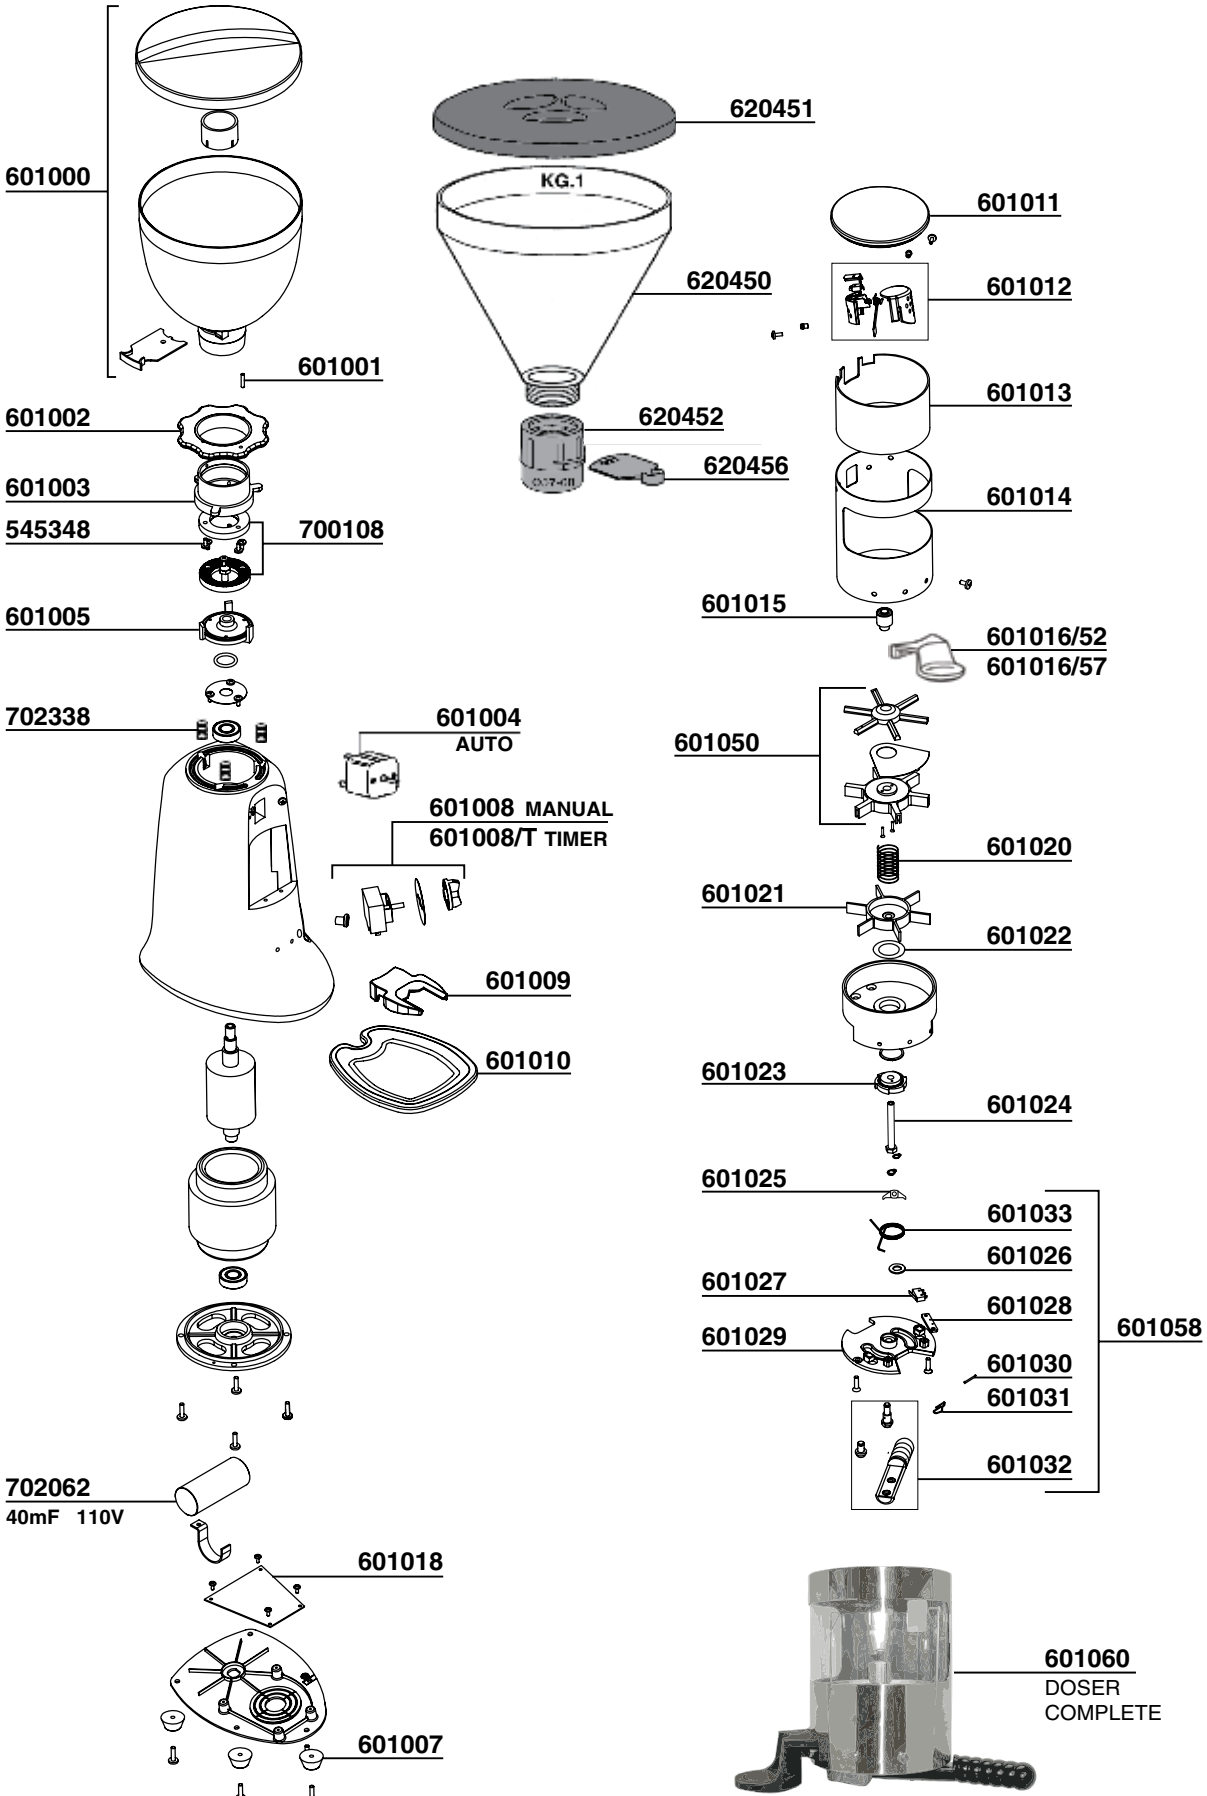

ZENITH

1600

© 2018 Progressive Marketing, Inc.

ZENITH