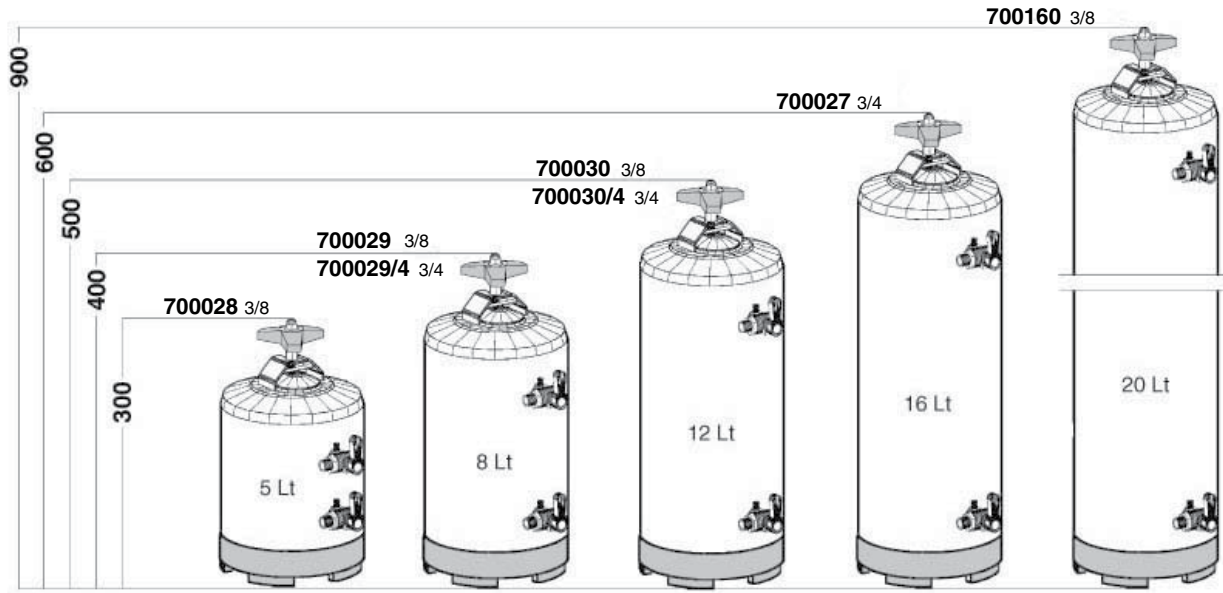

V
100476

M
100477

L
100478

XL
100479

2XL
100480

BWT BESTMAX PREMIUM

- S** 100485
- V** 100486
- M** 100487
- XL** 100488
- 2XL** 100489

BWT FILTERHEAD FLEX
100490

BWT FILTER HEAD
100491

BWT FLUSH VALVE
100492

BWT AQUAMETER
100493

WATER SOFTENER
701014 130mm 100 Lt
701016 133mm 200 Lt

WATER SOFTENER
701010 97mm 25 Lt
701012 133mm 50 Lt

528812
PLASTIC CAP
INTERCHANGEABLE

517717
O-RING

620400

700025
20kg SALT
3/4 F

700118
RESIN 25Lt

100090
530141 O-RING
700044 =3/8"
701027 GIGLEUR
700040
700561 PLASTIC

700119
DRAIN HOSE
8x12mm

517716 GASKET
528811 =STAINLESS STEEL
528812 =PLASTIC
700557
700559 TAP
700555 KIT O-RING
700558/8 =8LT.
700558/12 =12LT.
700556

517716 GASKET
700553 12 LT.
700044 TAP
700044 TAP
700554
700556

© 2018 Progressive Marketing, Inc.