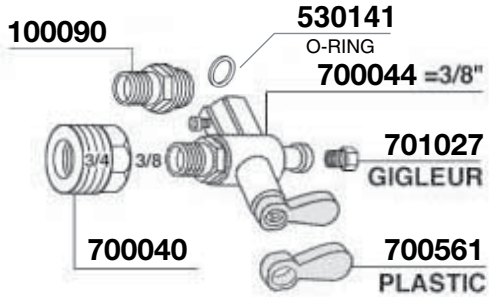

BWT FILTER HEAD
100491

BWT FLUSH VALVE
100492

BWT AQUAMETER
100493

WATER SOFTENER
701014 130mm 100 Lt
701016 133mm 200 Lt

WATER SOFTENER
701010 97mm 25 Lt
701012 133mm 50 Lt

528812
PLASTIC CAP
INTERCHANGEABLE

517717
O-RING

620400

700025
20kg SALT
3/4 F

700118
RESIN 25Lt

100090
530141 O-RING
700044 =3/8"
701027 GIGLEUR
700040
700561 PLASTIC

700119
DRAIN HOSE
8x12mm

517716 GASKET
528811 =STAINLESS STEEL
528812 =PLASTIC
700557
700559 TAP
700555 KIT O-RING
700558/8 =8LT.
700558/12 =12LT.
700556

517716 GASKET
700553 12 LT.
700044 TAP
700044 TAP
700554
700556

© 2018 Progressive Marketing, Inc.