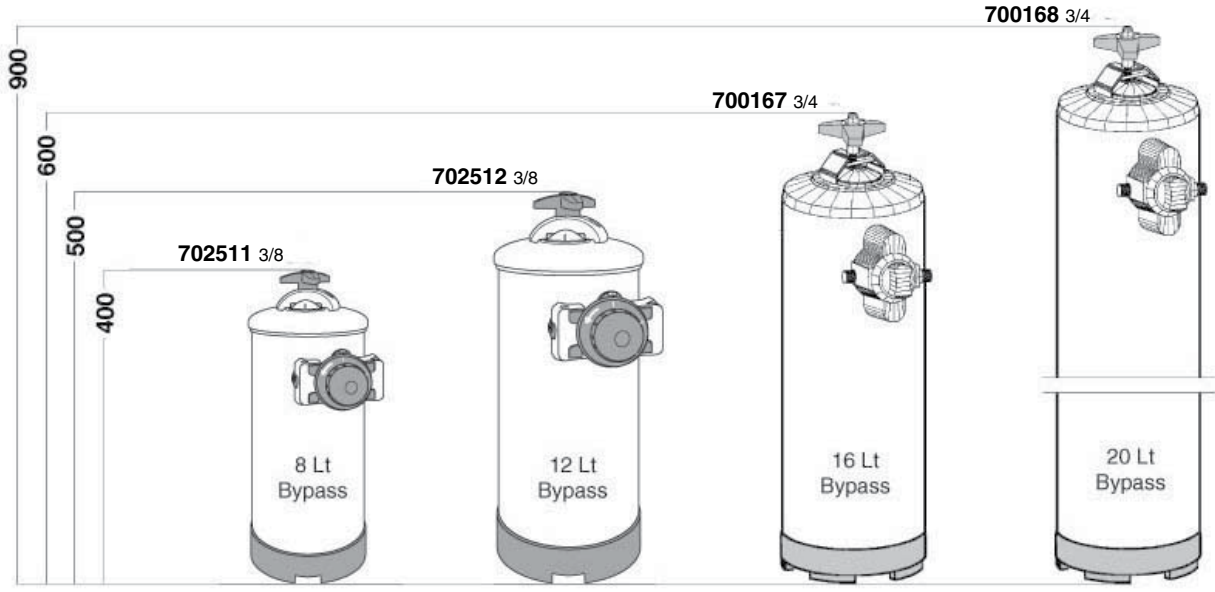

V
100476

M
100477

L
100478

XL
100479

2XL
100480

BWT BESTMAX PREMIUM

- S** 100485
- V** 100486
- M** 100487
- XL** 100488
- 2XL** 100489

BWT FILTERHEAD FLEX
100490

BWT FILTER HEAD
100491

BWT FLUSH VALVE
100492

BWT AQUAMETER
100493

WATER SOFTENER
701014 130mm 100 Lt
701016 133mm 200 Lt

WATER SOFTENER
701010 97mm 25 Lt
701012 133mm 50 Lt

528812
PLASTIC CAP
INTERCHANGEABLE

517717
O-RING

620400

700025
20kg SALT
3/4 F

700118
RESIN 25Lt

100090
530141 O-RING
700044 =3/8"
701027 GIGLEUR
700040
700561 PLASTIC

700119
DRAIN HOSE
8x12mm

517716 GASKET
528811 =STAINLESS STEEL
528812 =PLASTIC
700557
700559 TAP
700555 KIT O-RING
700558/8 =8LT.
700558/12 =12LT.
700556

517716 GASKET
700553 12 LT.
700044 TAP
700044 TAP
700554
700556

© 2018 Progressive Marketing, Inc.