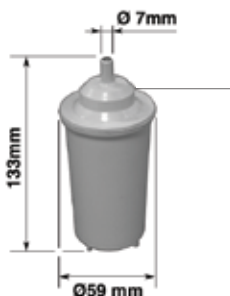

V
100476

M
100477

L
100478

XL
100479

2XL
100480

BWT BESTMAX PREMIUM

- S** 100485
- V** 100486
- M** 100487
- XL** 100488
- 2XL** 100489

BWT FILTERHEAD FLEX
100490

BWT FILTER HEAD
100491

BWT FLUSH VALVE
100492

BWT AQUAMETER
100493

WATER SOFTENER
701014 130mm 100 Lt
701016 133mm 200 Lt

WATER SOFTENER
701010 97mm 25 Lt
701012 133mm 50 Lt

528812
PLASTIC CAP
INTERCHANGEABLE

517717
O-RING

620400

700025
20kg SALT
3/4 F

700118
RESIN 25Lt

100090
530141 O-RING
700044 =3/8"
701027 GIGLEUR
700040
700561 PLASTIC

700119
DRAIN HOSE
8x12mm

517716 GASKET
528811 =STAINLESS STEEL
528812 =PLASTIC
700557
700559 TAP
700555 KIT O-RING
700558/8 =8LT.
700558/12 =12LT.
700556