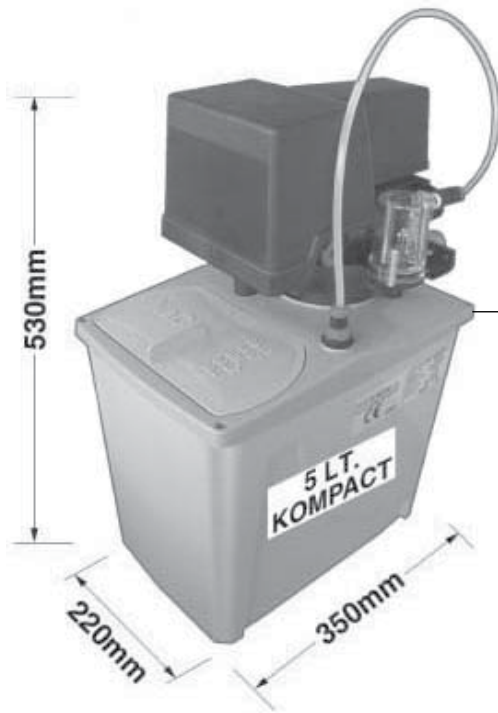

BWT FILTER HEAD
100491

BWT FLUSH VALVE
100492

BWT AQUAMETER
100493

WATER SOFTENER
701014 130mm 100 Lt
701016 133mm 200 Lt

WATER SOFTENER
701010 97mm 25 Lt
701012 133mm 50 Lt

528812
PLASTIC CAP
INTERCHANGEABLE

517717
O-RING

620400

700025
20kg SALT
3/4 F

700118
RESIN 25Lt

100090
530141 O-RING
700044 =3/8"
701027 GIGLEUR
700040
700561 PLASTIC

700119
DRAIN HOSE
8x12mm

517716 GASKET
528811 =STAINLESS STEEL
528812 =PLASTIC
700557
700559 TAP
700555 KIT O-RING
700558/8 =8LT.
700558/12 =12LT.
700556