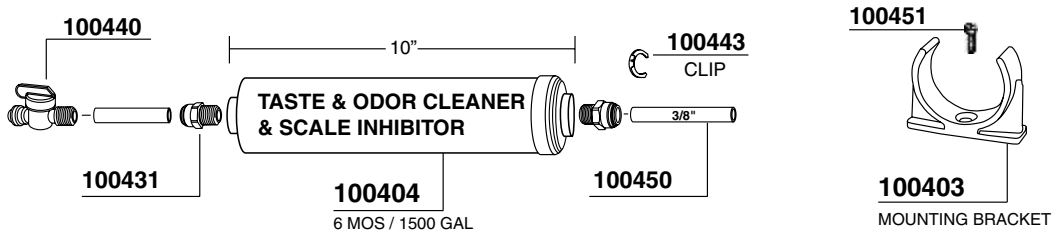

BUILD YOUR OWN SYSTEM

EVERPURE COMPATIBLE

INLINE BREWER FILTER

EVERPURE COMPATIBLE

WATER FILTER CONNECTORS

© 2018 Progressive Marketing, Inc.

BWT BESTMAX

S
100475

V
100476

M
100477

L
100478

XL
100479

2XL
100480

BWT BESTMAX PREMIUM

- S** 100485
- V** 100486
- M** 100487
- XL** 100488
- 2XL** 100489

BWT FILTERHEAD FLEX
100490

BWT FILTER HEAD
100491

BWT FLUSH VALVE
100492

BWT AQUAMETER
100493

WATER SOFTENER
701014 130mm 100 Lt
701016 133mm 200 Lt

WATER SOFTENER
701010 97mm 25 Lt
701012 133mm 50 Lt

528812
PLASTIC CAP
INTERCHANGEABLE

517717
O-RING

620400

700025
20kg SALT
3/4 F

700118
RESIN 25Lt

100090
530141 O-RING
700044 =3/8"
701027 GIGLEUR
700040
700561 PLASTIC

700119
DRAIN HOSE
8x12mm

517716 GASKET
528811 =STAINLESS STEEL
528812 =PLASTIC
700557
700559 TAP
700555 KIT O-RING
700558/8 =8LT.
700558/12 =12LT.
700556