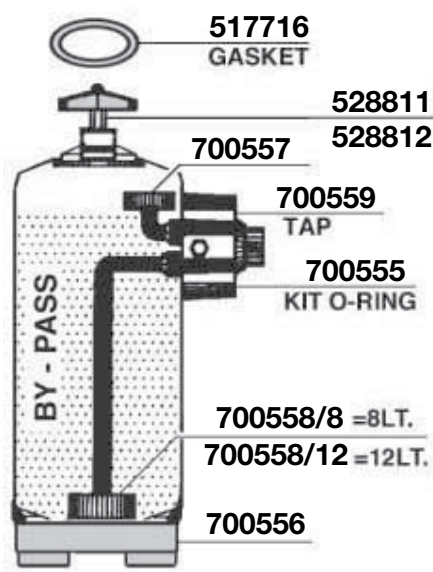

BWT FILTER HEAD
100491

BWT FLUSH VALVE
100492

BWT AQUAMETER
100493

WATER SOFTENER
701014 130mm 100 Lt
701016 133mm 200 Lt

WATER SOFTENER
701010 97mm 25 Lt
701012 133mm 50 Lt

528812
PLASTIC CAP
INTERCHANGEABLE

517717
O-RING

620400

700025
20kg SALT
3/4 F

700118
RESIN 25Lt

100090
530141 O-RING
700044 =3/8"
701027 GIGLEUR
700040
700561 PLASTIC

700119
DRAIN HOSE
8x12mm

517716 GASKET
528811 =STAINLESS STEEL
528812 =PLASTIC
700557
700559 TAP
700555 KIT O-RING
700558/8 =8LT.
700558/12 =12LT.
700556

517716 GASKET
700553 12 LT.
700044 TAP
700044 TAP
700554
700556

© 2018 Progressive Marketing, Inc.