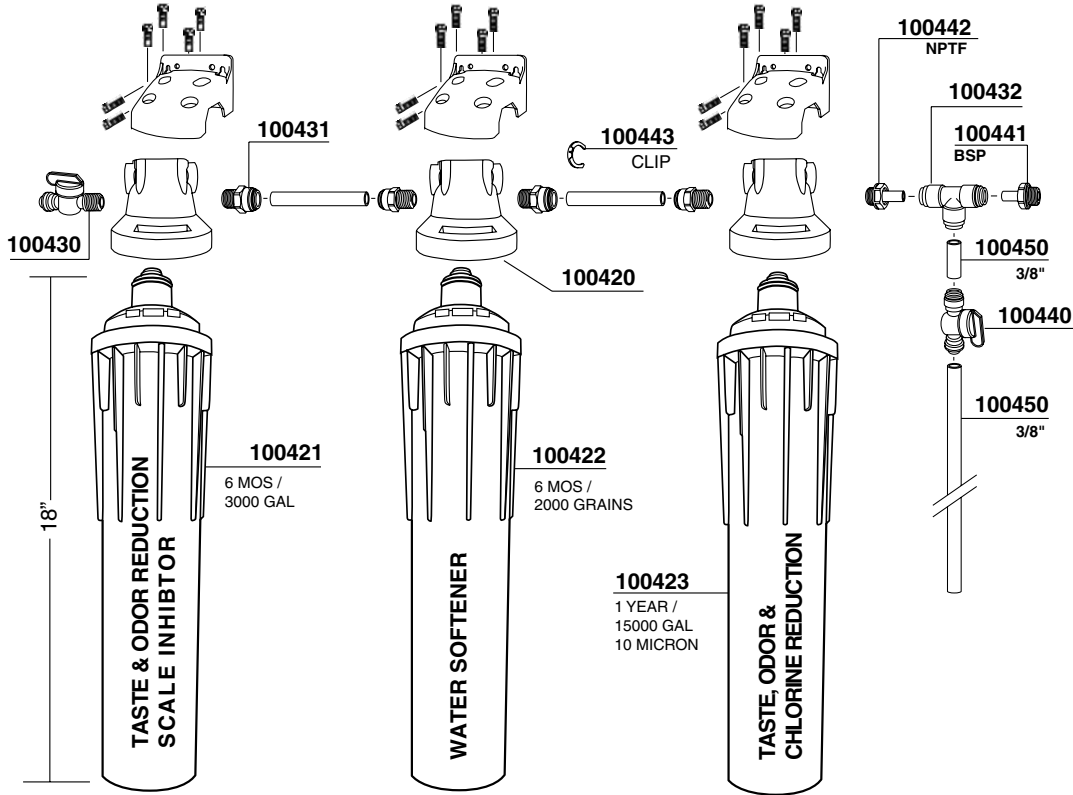

EVERPURE COMPATIBLE