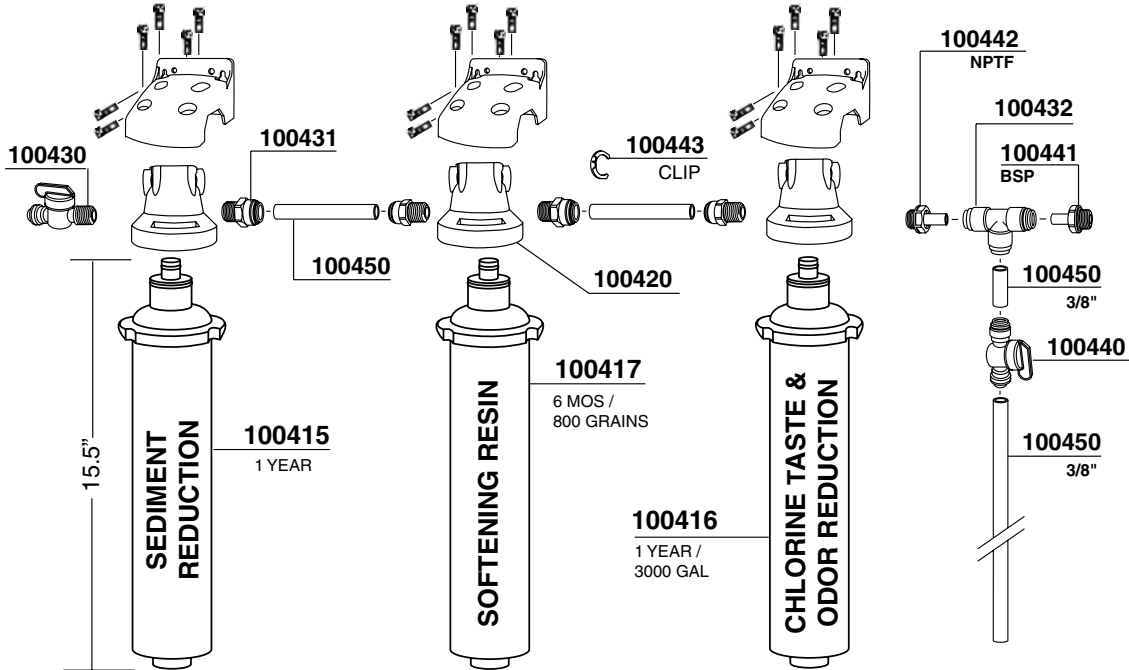

BUILD YOUR OWN SYSTEM

EVERPURE COMPATIBLE

INLINE BREWER FILTER

EVERPURE COMPATIBLE

WATER FILTER CONNECTORS

© 2018 Progressive Marketing, Inc.

BWT BESTMAX

S
100475

BWT FILTER HEAD
100491

BWT FLUSH VALVE
100492

BWT AQUAMETER
100493

WATER SOFTENER
701014 130mm 100 Lt
701016 133mm 200 Lt

WATER SOFTENER
701010 97mm 25 Lt
701012 133mm 50 Lt

528812
PLASTIC CAP
INTERCHANGEABLE

517717
O-RING

620400

700025
20kg SALT
3/4 F

700118
RESIN 25Lt

100090
530141 O-RING
700044 =3/8"
701027 GIGLEUR
700040
700561 PLASTIC

700119
DRAIN HOSE
8x12mm

517716 GASKET
528811 =STAINLESS STEEL
528812 =PLASTIC
700557
700559 TAP
700555 KIT O-RING
700558/8 =8LT.
700558/12 =12LT.
700556

517716 GASKET
700553 12 LT.
700044 TAP
700044 TAP
700554
700556

© 2018 Progressive Marketing, Inc.