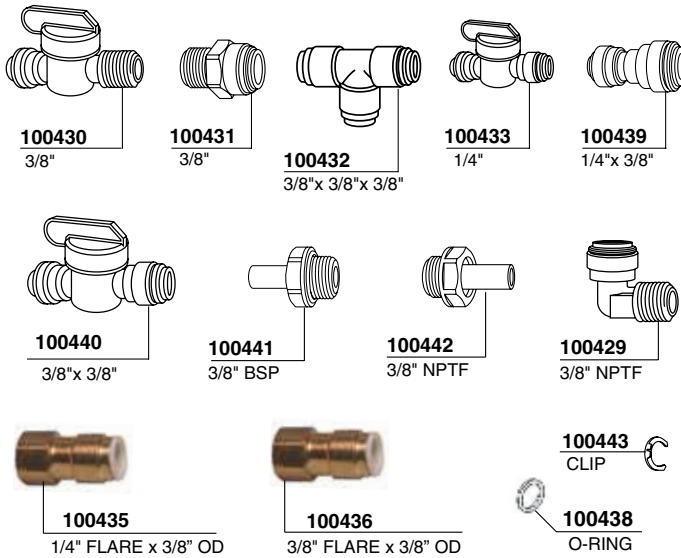

BUILD YOUR OWN SYSTEM

EVERPURE COMPATIBLE

INLINE BREWER FILTER

EVERPURE COMPATIBLE

WATER FILTER CONNECTORS

© 2018 Progressive Marketing, Inc.

BWT BESTMAX

S
100475

V
100476

M
100477

L
100478

XL
100479

2XL
100480

BWT BESTMAX PREMIUM

- S** 100485
- V** 100486
- M** 100487
- XL** 100488
- 2XL** 100489

BWT FILTERHEAD FLEX
100490

BWT FILTER HEAD
100491

BWT FLUSH VALVE
100492

BWT AQUAMETER
100493

WATER SOFTENER
701014 130mm 100 Lt
701016 133mm 200 Lt

WATER SOFTENER
701010 97mm 25 Lt
701012 133mm 50 Lt

528812
PLASTIC CAP
INTERCHANGEABLE

517717
O-RING

620400

700025
20kg SALT
3/4 F

700118
RESIN 25Lt

100090
530141 O-RING
700044 =3/8"
701027 GIGLEUR
700040
700561 PLASTIC

700119
DRAIN HOSE
8x12mm

517716 GASKET
528811 =STAINLESS STEEL
528812 =PLASTIC
700557
700559 TAP
700555 KIT O-RING
700558/8 =8LT.
700558/12 =12LT.
700556