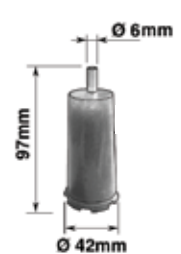

BWT FILTER HEAD
100491

BWT FLUSH VALVE
100492

BWT AQUAMETER
100493

WATER SOFTENER
701014 130mm 100 Lt
701016 133mm 200 Lt

WATER SOFTENER
701010 97mm 25 Lt
701012 133mm 50 Lt

528812
PLASTIC CAP
INTERCHANGEABLE

517717
O-RING

620400

700025
20kg SALT
3/4 F

700118
RESIN 25Lt

100090
530141 O-RING
700044 =3/8"
701027 GIGLEUR
700040
700561 PLASTIC

700119
DRAIN HOSE
8x12mm

517716 GASKET
528811 =STAINLESS STEEL
528812 =PLASTIC
700557
700559 TAP
700555 KIT O-RING
700558/8 =8LT.
700558/12 =12LT.
700556

517716 GASKET
700553 12 LT.
700044 TAP
700044 TAP
700554
700556

© 2018 Progressive Marketing, Inc.