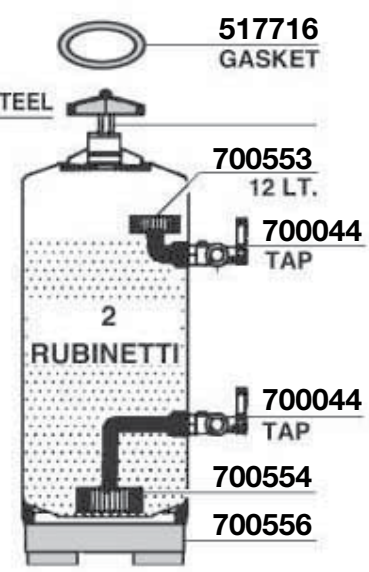

V
100476

M
100477

L
100478

XL
100479

2XL
100480

BWT BESTMAX PREMIUM

- S** 100485
- V** 100486
- M** 100487
- XL** 100488
- 2XL** 100489

BWT FILTERHEAD FLEX
100490

BWT FILTER HEAD
100491

BWT FLUSH VALVE
100492

BWT AQUAMETER
100493

WATER SOFTENER
701014 130mm 100 Lt
701016 133mm 200 Lt

WATER SOFTENER
701010 97mm 25 Lt
701012 133mm 50 Lt

528812
PLASTIC CAP
INTERCHANGEABLE

517717
O-RING

620400

700025
20kg SALT
3/4 F

700118
RESIN 25Lt

100090
530141 O-RING
700044 =3/8"
701027 GIGLEUR
700040
700561 PLASTIC

700119
DRAIN HOSE
8x12mm

517716 GASKET
528811 =STAINLESS STEEL
528812 =PLASTIC
700557
700559 TAP
700555 KIT O-RING
700558/8 =8LT.
700558/12 =12LT.
700556

517716 GASKET
700553 12 LT.
700044 TAP
700044 TAP
700554
700556

© 2018 Progressive Marketing, Inc.