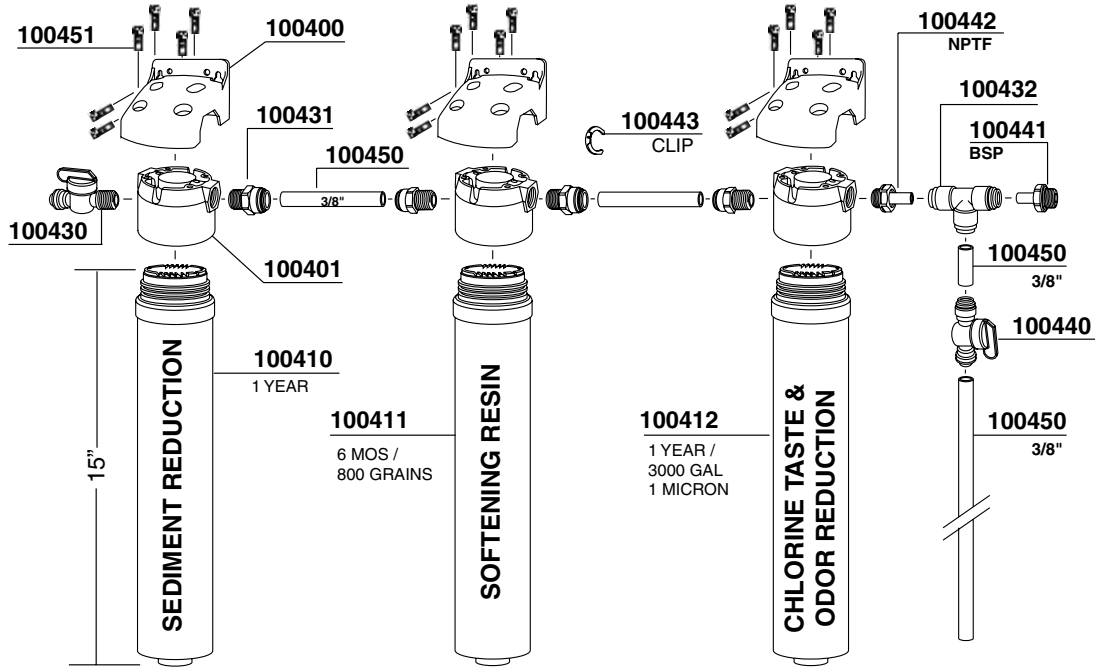

BUILD YOUR OWN SYSTEM