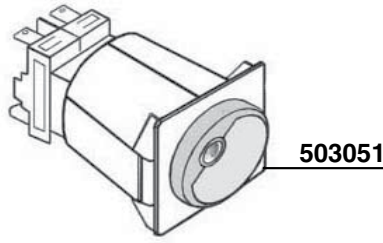

© 2018 Progressive Marketing, Inc.