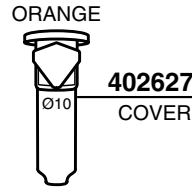

© 2018 Progressive Marketing, Inc.