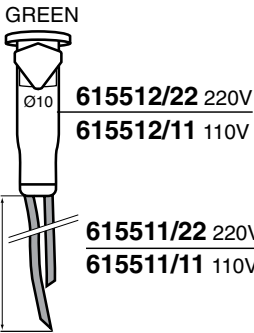

© 2018 Progressive Marketing, Inc.