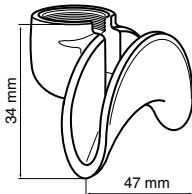

700789 3/8

502003 3/8 SHORT

615599 3/8 TALL

700024 3/8

300202 3/8

511673 3/8

511675 3/8

630085/8 3/8 LONG

511674 3/8

511677 3/8 DBL
STAINLESS STEEL

511672 3/8 SHORT

591733 3/8 LONG

515073

511678

ADJUSTABLE FLOW
511672/R 3/8 SHORT

618522 3/8 3-WAY

700225

700206
CIMBALI

700207
CIMBALI

16MM PORTAFILTER SPOUTS

617346
16mm SHORT

617345
16mm TALL

630085 16mm LONG

700075 16mm SHORT

630086 16mm LONG

515073

511678

ADJUSTABLE FLOW
700075/R 16mm SHORT
700076/R 16mm LONG