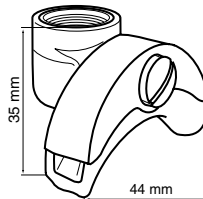

700789 3/8

502003 3/8 SHORT

615599 3/8 TALL

700024 3/8

300202 3/8

511673 3/8

511675 3/8

630085/8 3/8 LONG

511674 3/8

511677 3/8 DBL
STAINLESS STEEL

511672 3/8 SHORT

591733 3/8 LONG

515073

511678

ADJUSTABLE FLOW
511672/R 3/8 SHORT

618522 3/8 3-WAY

700225

700206
CIMBALI

700207
CIMBALI

16MM PORTAFILTER SPOUTS

617346
16mm SHORT

617345
16mm TALL

630085 16mm LONG

700075 16mm SHORT

630086 16mm LONG

515073

511678

ADJUSTABLE FLOW
700075/R 16mm SHORT
700076/R 16mm LONG