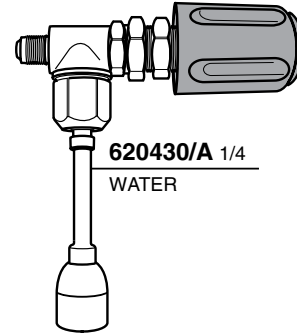

© 2018 Progressive Marketing, Inc.

SAN REMO

SAN REMO

SAN REMO

© 2018 Progressive Marketing, Inc.

620430 1/4

620430/X 1/4
STAINLESS STEEL

620430/A 1/4
WATER