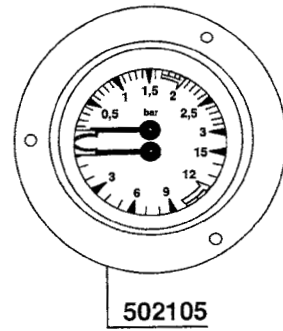

632321
CHROME STEAM PLUG

406509

460058

634278
ANTISCORCHING TUBE

700525
STAINLESS STEEL

633432
O-RING

703472/M 4 HOLE
633429 2 HOLE

630495

STEAM COMPLETE

632323
CHROME WATER PLUG

630496

630497
WATER

300045 3/8
WATER

400835

446122
COMPLETE

446123