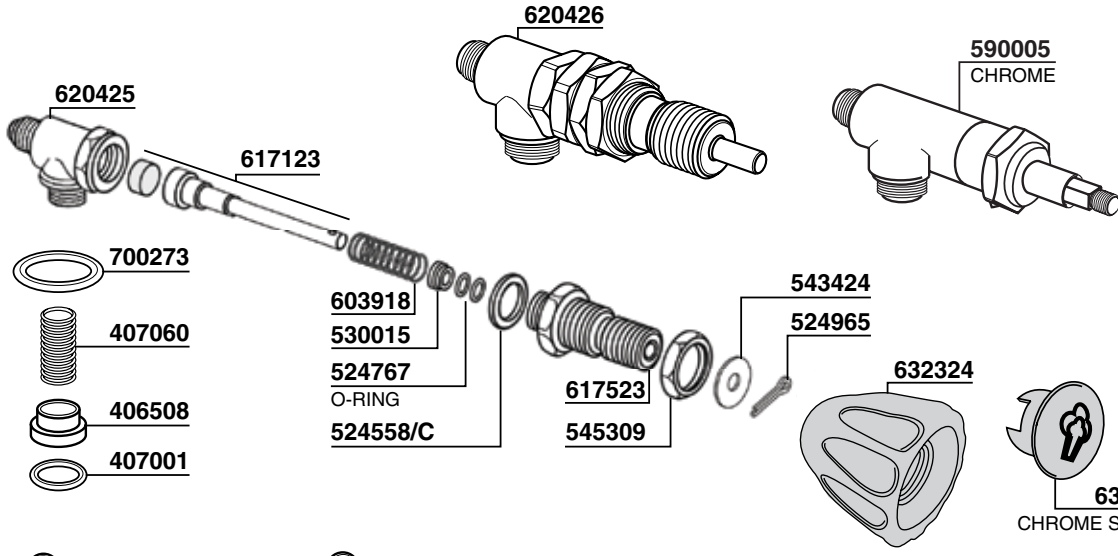

© 2018 Progressive Marketing, Inc.

SAN REMO

SAN REMO

SAN REMO

© 2018 Progressive Marketing, Inc.

620430 1/4

620430/X 1/4
STAINLESS STEEL

620430/A 1/4
WATER

603918
530015

524767
O-RING

524558/C

617523

545309

543424

524965

632324

632321
CHROME STEAM PLUG

406509

460058

634278
ANTISCORCHING TUBE

700525
STAINLESS STEEL

633432
O-RING

703472/M 4 HOLE
633429 2 HOLE

630495