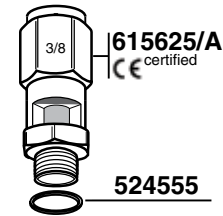

632321
CHROME STEAM PLUG

406509

460058

634278
ANTISCORCHING TUBE

700525
STAINLESS STEEL

633432
O-RING

703472/M 4 HOLE
633429 2 HOLE

630495

STEAM COMPLETE

632323
CHROME WATER PLUG

630496

630497
WATER

300045 3/8
WATER

400835

446122
COMPLETE

446123