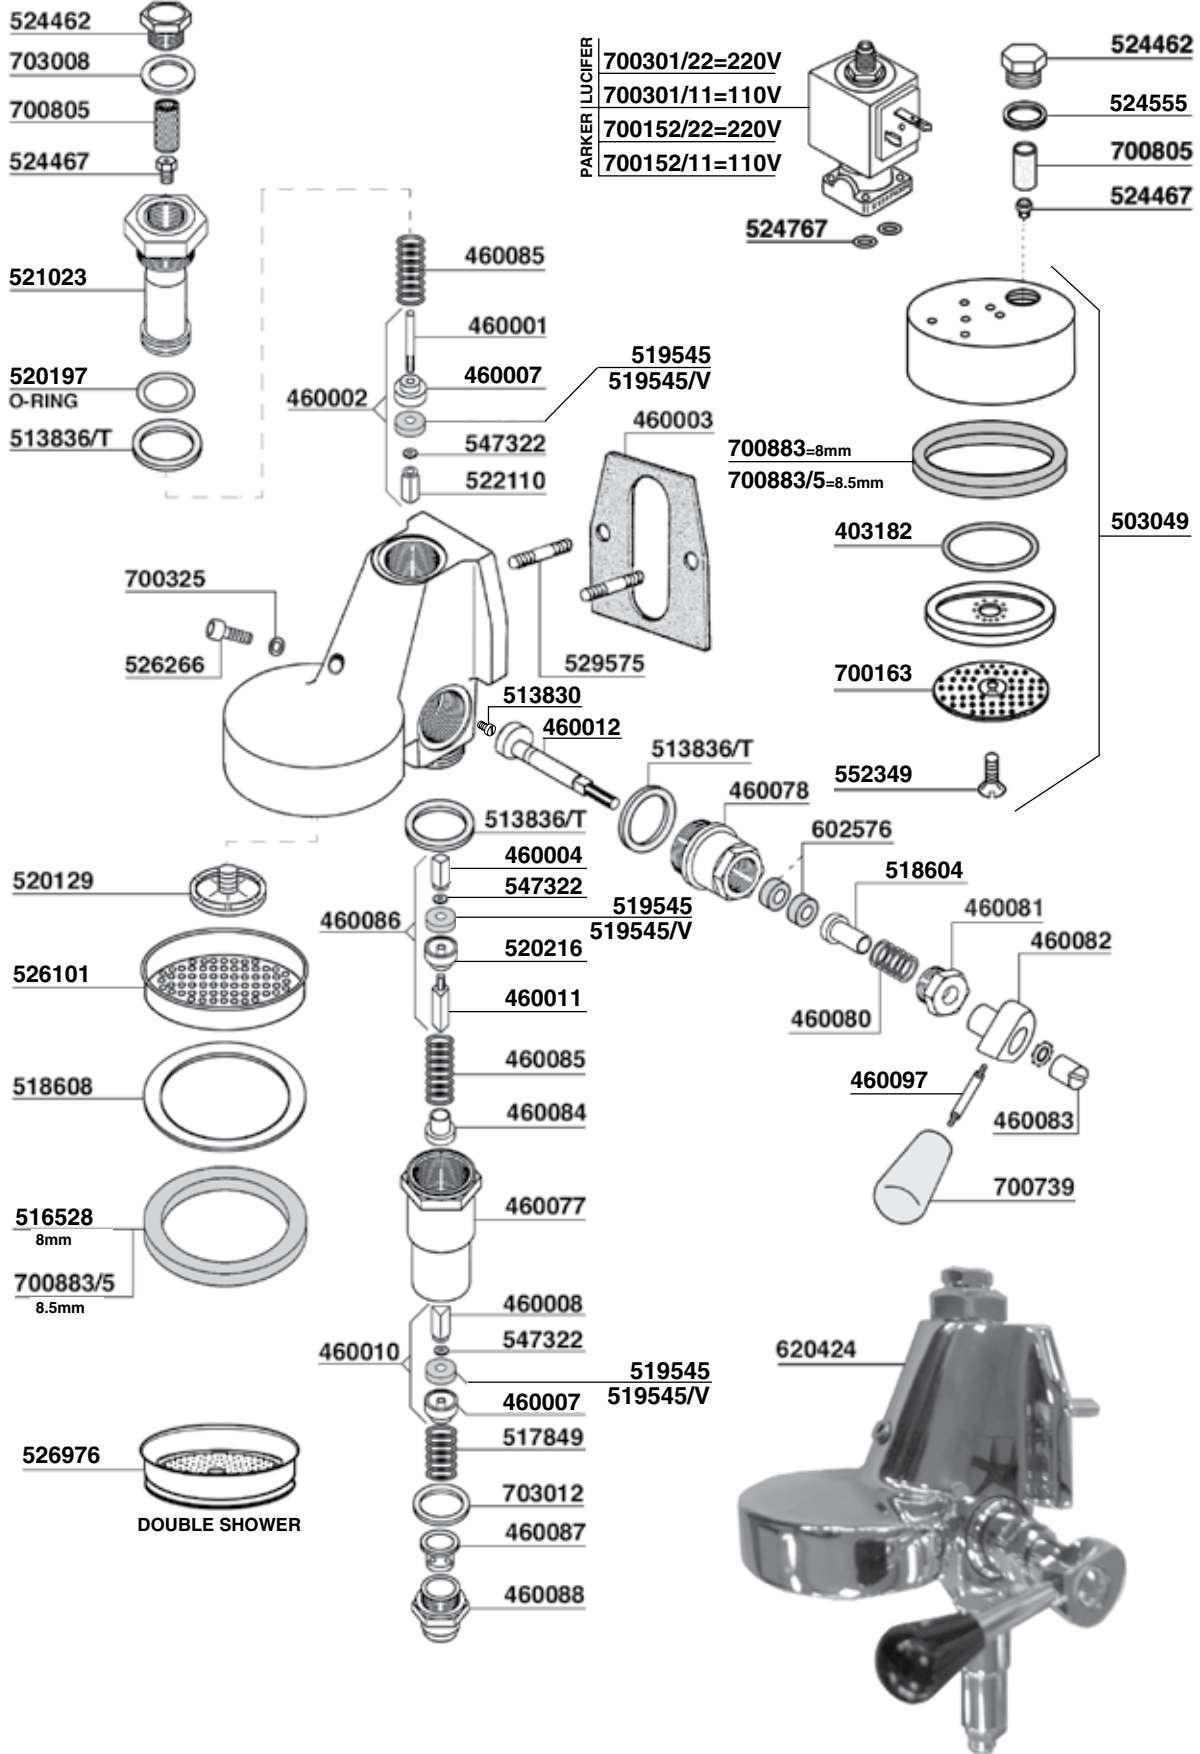

© 2018 Progressive Marketing, Inc.

SAN REMO

SAN REMO

SAN REMO

© 2018 Progressive Marketing, Inc.

620430 1/4

620430/X 1/4
STAINLESS STEEL

620430/A 1/4
WATER

620425

617123

620426

590005
CHROME

700273

407060

406508

407001

603918
530015

524767
O-RING

524558/C

617523

545309

543424

524965

632324

632321
CHROME STEAM PLUG

406509

460058

634278
ANTISCORCHING TUBE

700525
STAINLESS STEEL

633432
O-RING

703472/M 4 HOLE
633429 2 HOLE

630495