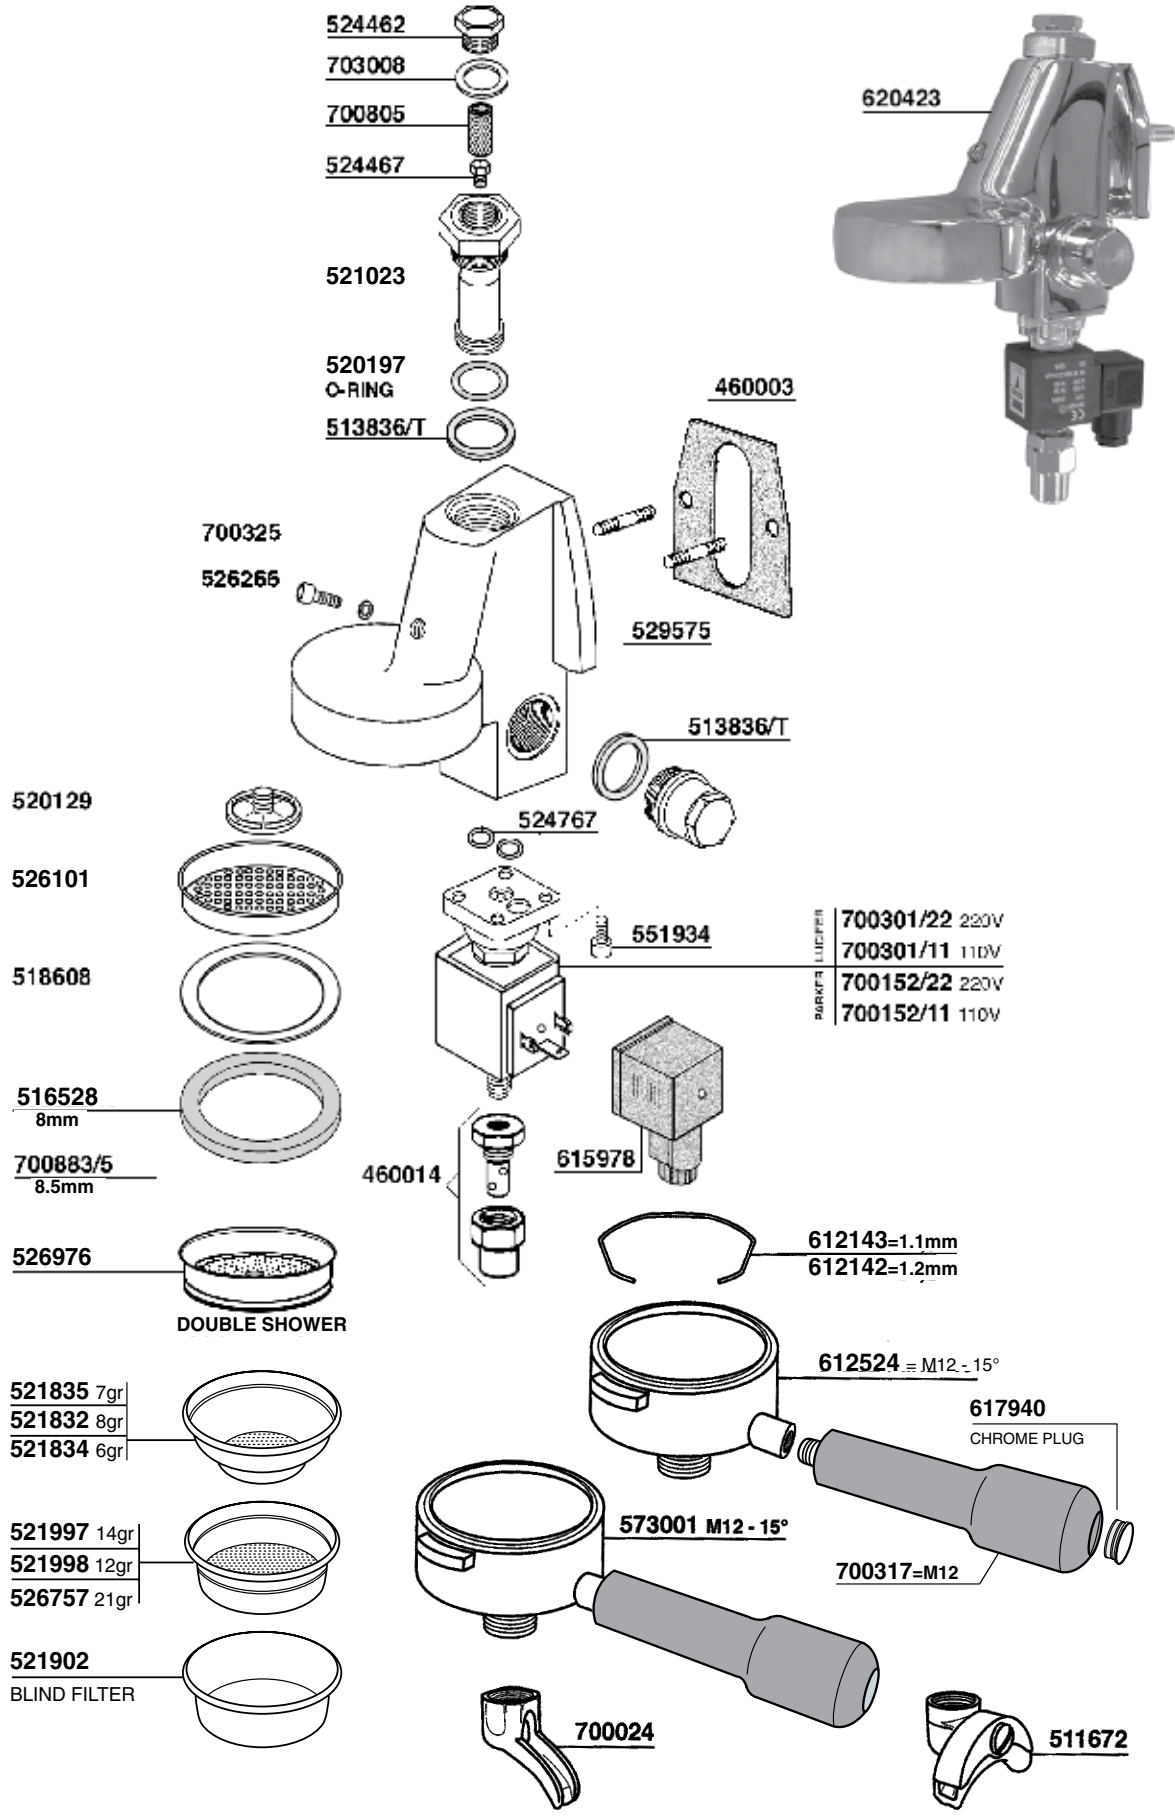

© 2018 Progressive Marketing, Inc.

SAN REMO

SAN REMO

SAN REMO

© 2018 Progressive Marketing, Inc.

620430 1/4

620430/X 1/4
STAINLESS STEEL

620430/A 1/4
WATER

603918
530015

524767
O-RING

524558/C

617523

545309

543424

524965

632324

632321
CHROME STEAM PLUG

406509

460058

634278
ANTISCORCHING TUBE

700525
STAINLESS STEEL

633432
O-RING

703472/M 4 HOLE
633429 2 HOLE

630495