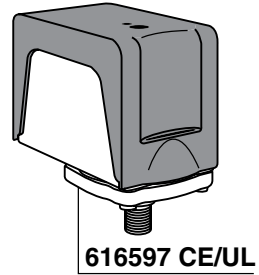

STEAM COMPLETE

632323
CHROME WATER PLUG

630496

630497
WATER

300045 3/8
WATER

400835

446122
COMPLETE

446123