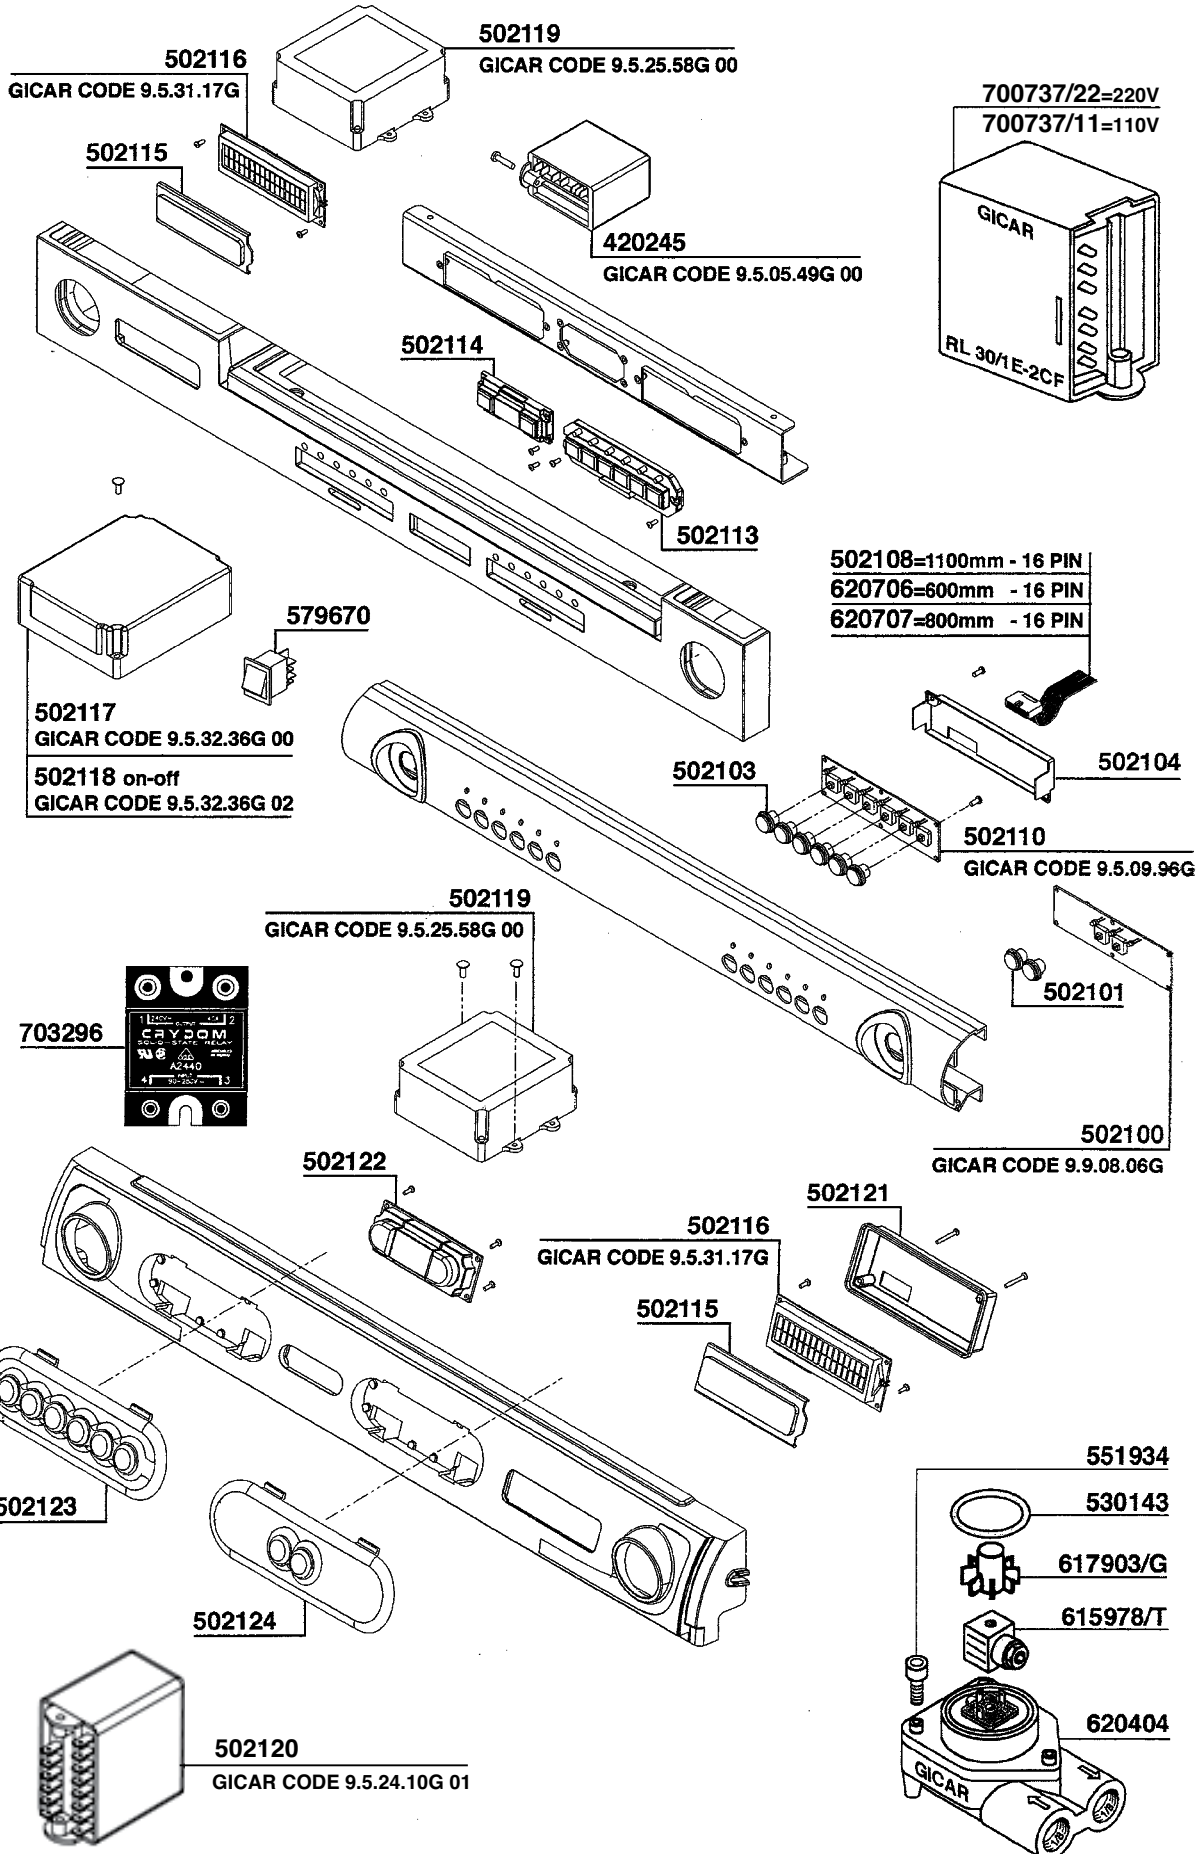

603918
530015

524767
O-RING

524558/C

617523

545309

543424

524965

632324

632321
CHROME STEAM PLUG

406509

460058

634278
ANTISCORCHING TUBE

700525
STAINLESS STEEL

633432
O-RING

703472/M 4 HOLE
633429 2 HOLE

630495

STEAM COMPLETE

632323
CHROME WATER PLUG

630496

630497
WATER

300045 3/8
WATER

400835

446122
COMPLETE

446123

- 400627=2GR 2400W 220V 210mm
- 700887=3GR 4500W 220V 290mm
- 502102=3GR 5100W 220V

© 2018 Progressive Marketing, Inc.

SAN REMO

© 2018 Progressive Marketing, Inc.

SAN REMO