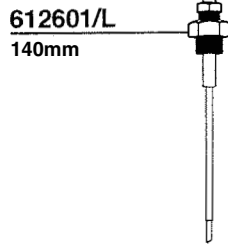

STEAM COMPLETE

632323
CHROME WATER PLUG

630496

630497
WATER

300045 3/8
WATER

400835

446122
COMPLETE

446123