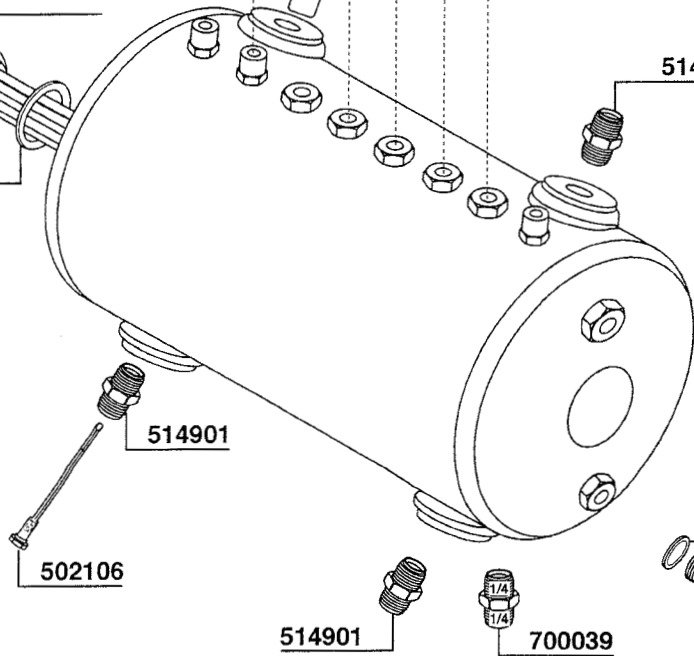

- 400627=2GR 2400W 220V 210mm
- 700887=3GR 4500W 220V 290mm
- 502102=3GR 5100W 220V