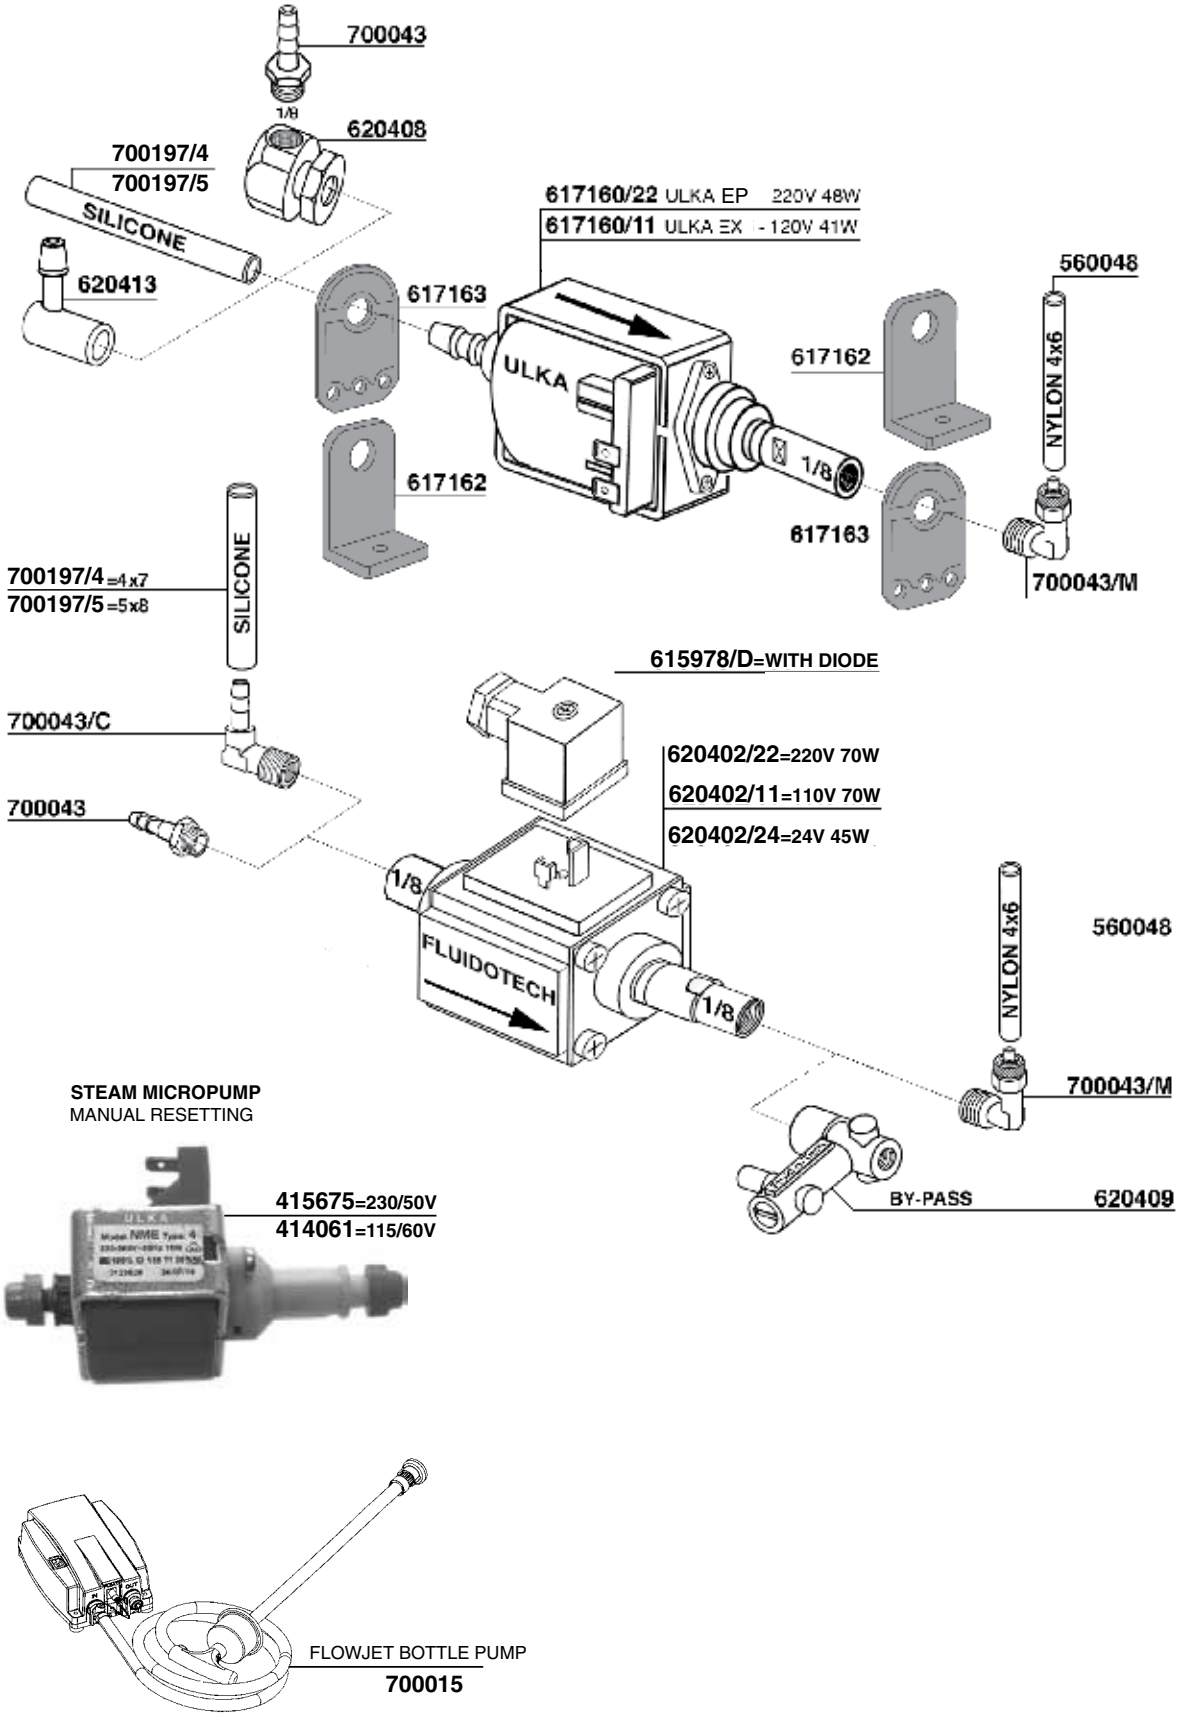

703023/22
MOTOR 220V

703023/11
MOTOR 110V

TRONIC-STAR-E91-DUE

© 2018 Progressive Marketing, Inc.

© 2018 Progressive Marketing, Inc.

PUMPS

700011/E

700011

408194
FILTER

514901

620441
BLIND
620442
ONE WAY

CONNECTION FITTINGS

Save time and headaches with these Euro/US crossover fittings, exclusively from Nuova Ricambi, USA!

3/8 Compression

3/8 BSP/Italian
300055

3/8 Flare

3/8 BSP/Italian
300056

700069

700067

700070

700671
"Y" FITTING
6mm

700068

700066

700071

ELECTRICAL TAPE

700065
mt.10x15mm