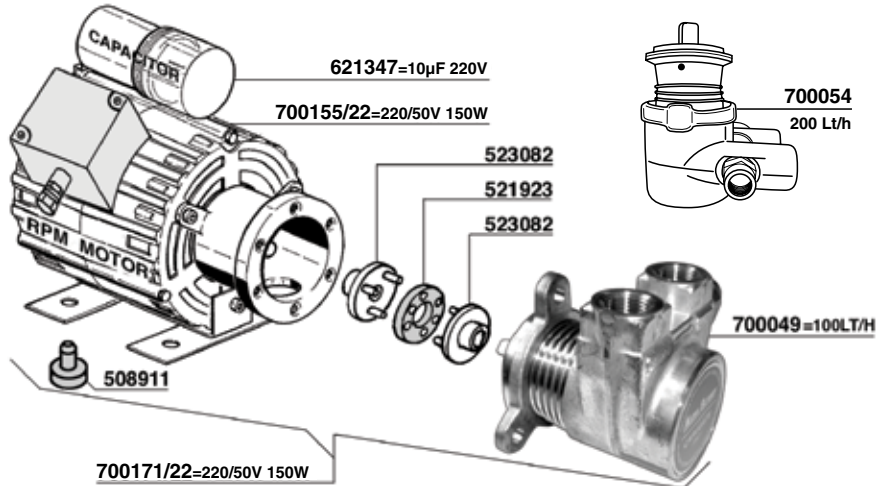

703023/22
MOTOR 220V

703023/11
MOTOR 110V

TRONIC-STAR-E91-DUE

© 2018 Progressive Marketing, Inc.

© 2018 Progressive Marketing, Inc.

PUMPS

700011/E

700011