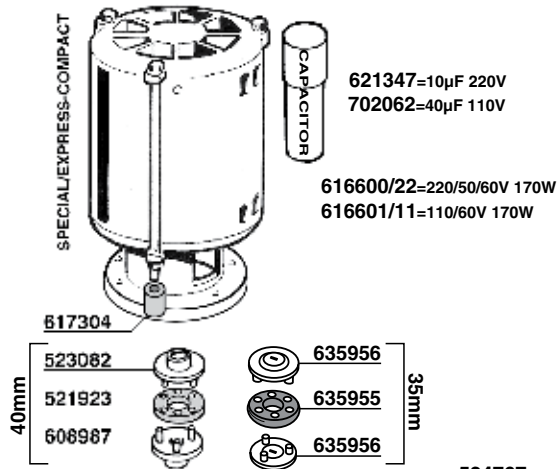

TRONIC-STAR-E91-DUE

© 2018 Progressive Marketing, Inc.