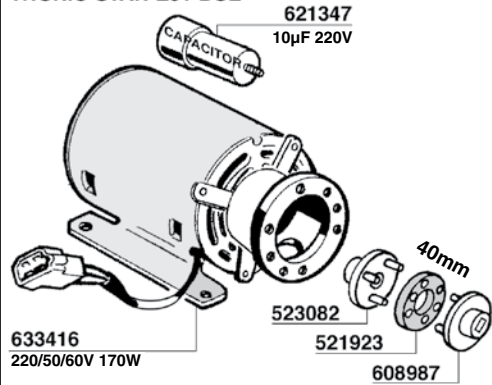

703023/22
MOTOR 220V

703023/11
MOTOR 110V

TRONIC-STAR-E91-DUE

© 2018 Progressive Marketing, Inc.

© 2018 Progressive Marketing, Inc.

PUMPS

700011/E

700011