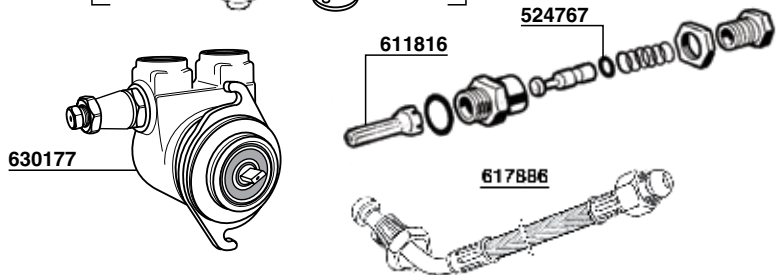

TRONIC-STAR-E91-DUE

© 2018 Progressive Marketing, Inc.