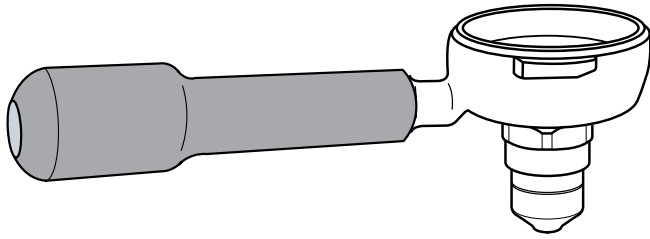

ADJUSTABLE POD FILTERHOLDER

620190	AURORA-BRUGNETTI BRASILIA GROUP B61 CONTI, FAEMA (old models) FUTURMAT-ARIETE RANCILIO
620190/A	ASTORIA, BEZZERA BRASILIA GROUP BE
620190/C	CIMBALI
620190/CA	CARIMALI
620190/G	GAGGIA
620190/NS	NUOVA SIMONELLI
620190/P	PAVONI
620190/R	RENEKA
620190/SM	SAN MARCO
620190/SP	SPAZIALE
620190/V	ELEKTRA FAEMA (new models) MARZOCCO, VIBIEMME WEGA

POD FILTERS

407110 1 CAFFE' SPAZIALE		407108 1 CAFFE' 407109 2 CAFFE'
410504 35x54x1		ARIETE ASTORIA AURORA BEZZERA BRASILIA CARIMALI CIMBALI CONTI FAEMA GAGGIA MARZOCCO NUOVA SIMONELLI PAVONI RANCILIO VIBIEMME WEGA
526101		
409988 35x49x1		
526163		
700613		
		521902 58mm BLIND FILTER