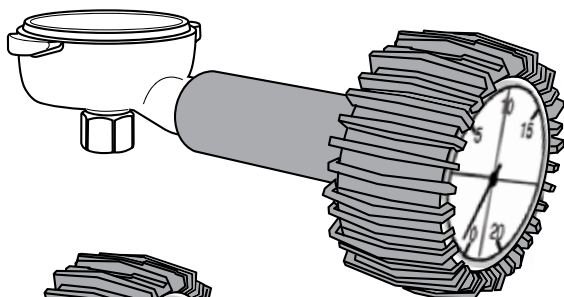

CAPSULE FILTER HOLDER - DOUBLE

620933	BFC, BRASILIA AURORA-BRUGNETI, FAEMA FUTURMAT, MARZOCCO SAN REMO, VIBIEMME, WEGA
620934	ASTORIA, BRASILIA BEZZERA
620936	CIMBALI

CAPSULE FILTER HOLDER & SPOUT

	BFC, AURORA-BRUGNETI, FAEMA SAN REMO, VIBIEMME, WEGA
620940	SINGLE CAPSULE
620941	DOUBLE CAPSULE
620940/V	SINGLE CAPSULE W/SPOUT
620941/V	DOUBLE CAPSULE W/SPOUT

700111/Z

700148/Z

620204 -58F +572F

FILTERHOLDER WITH MANOMETER AND PROBE THERMOMETER CONNECTION TO MEASURE WATER'S TEMPERATURE AND PRESSURE ALWAYS AT THE SAME CONDITIONS. THE THERMOMETER PROBE MUST HAVE A 4 mm DIAMETER, AS OUR THERMOMETER 620204.