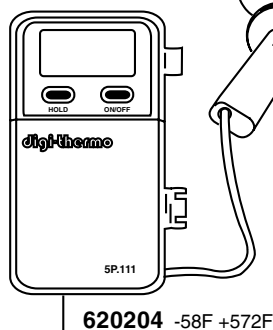

CAPSULE FILTER HOLDER - DOUBLE

620933	BFC, BRASILIA AURORA-BRUGNETI, FAEMA FUTURMAT, MARZOCCO SAN REMO, VIBIEMME, WEGA
620934	ASTORIA, BRASILIA BEZZERA
620936	CIMBALI

CAPSULE FILTER HOLDER & SPOUT

	BFC, AURORA-BRUGNETI, FAEMA SAN REMO, VIBIEMME, WEGA
620940	SINGLE CAPSULE
620941	DOUBLE CAPSULE
620940/V	SINGLE CAPSULE W/SPOUT
620941/V	DOUBLE CAPSULE W/SPOUT

700111/Z

700148/Z

620204 -58F +572F

FILTERHOLDER WITH MANOMETER AND PROBE THERMOMETER CONNECTION TO MEASURE WATER'S TEMPERATURE AND PRESSURE ALWAYS AT THE SAME CONDITIONS. THE THERMOMETER PROBE MUST HAVE A 4 mm DIAMETER, AS OUR THERMOMETER 620204.