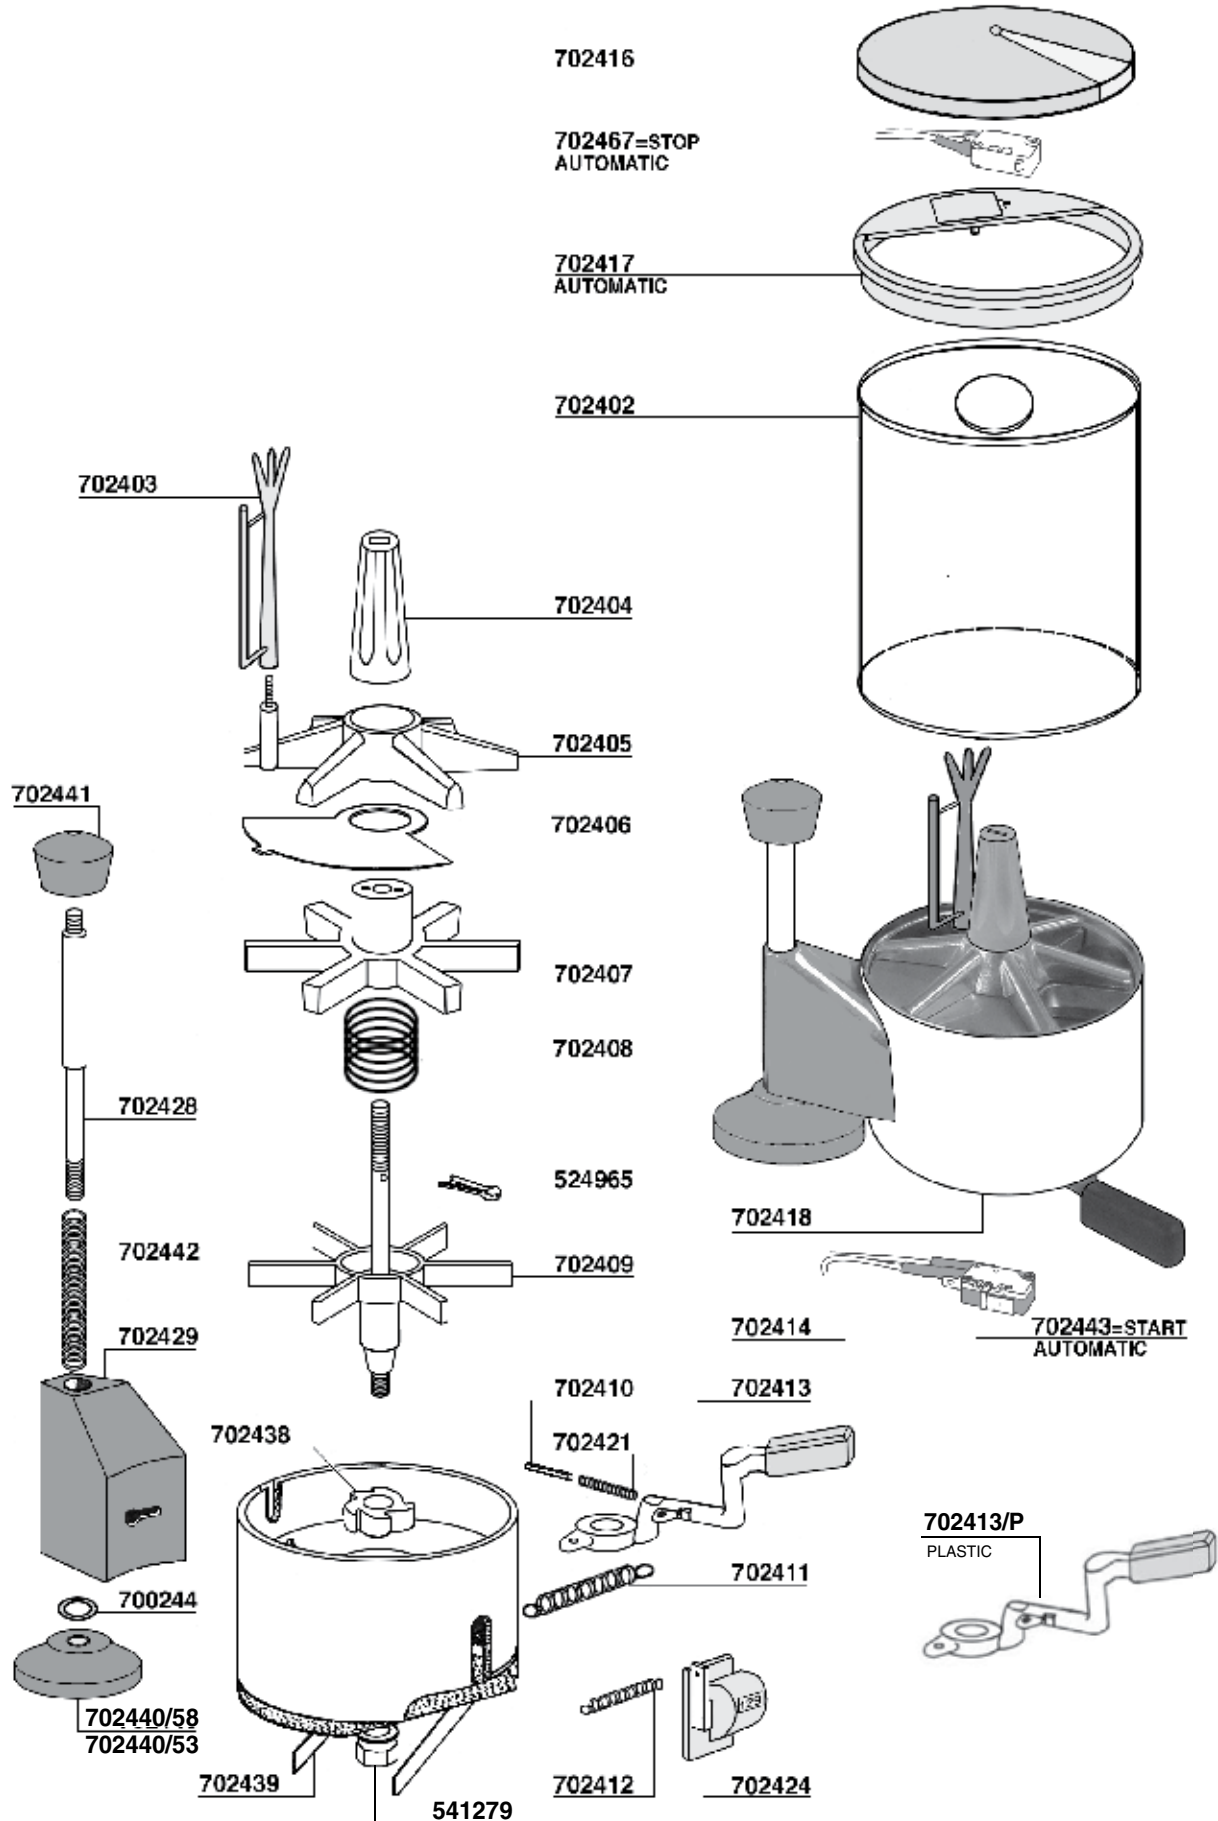

DSQ - NR1400 - NR900

© 2018 Progressive Marketing, Inc.

OBEL

EB

DOSER PARTS: DSQ = EB - NR1400 - NR900

© 2018 Progressive Marketing, Inc.

OBEL

© 2018 Progressive Marketing, Inc.

702445
50mm OLD

702462
95mm NEW

702446

702404

702447

702448

702449

702408

702423

702459

620348
50mm SX

702457

702458

702460

513051

PULSANTE N.A.
PUSH BUTTUN