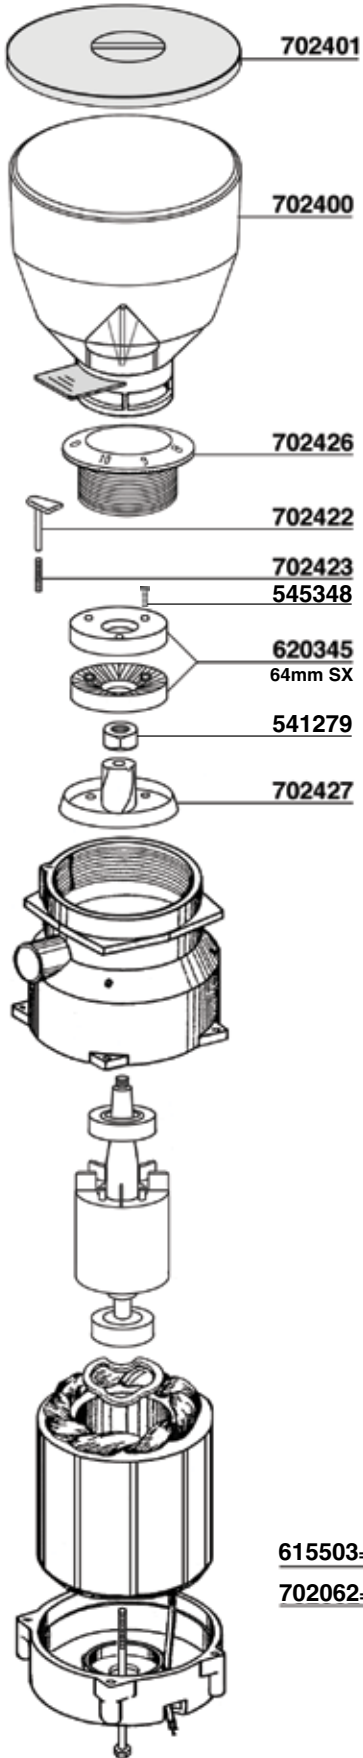

DSQ - NR1400 - NR900

© 2018 Progressive Marketing, Inc.

OBEL

EB

DOSER PARTS: DSQ = EB - NR1400 - NR900

© 2018 Progressive Marketing, Inc.

OBEL

© 2018 Progressive Marketing, Inc.

702445
50mm OLD

702462
95mm NEW

702446

702404

702447

702448

702449

702408

702450

702463

702410

702421

702438

702451

702414

702461

702423

702459

620348
50mm SX

702457

702458

702460

513051

PULSANTE N.A.
PUSH BUTTUN