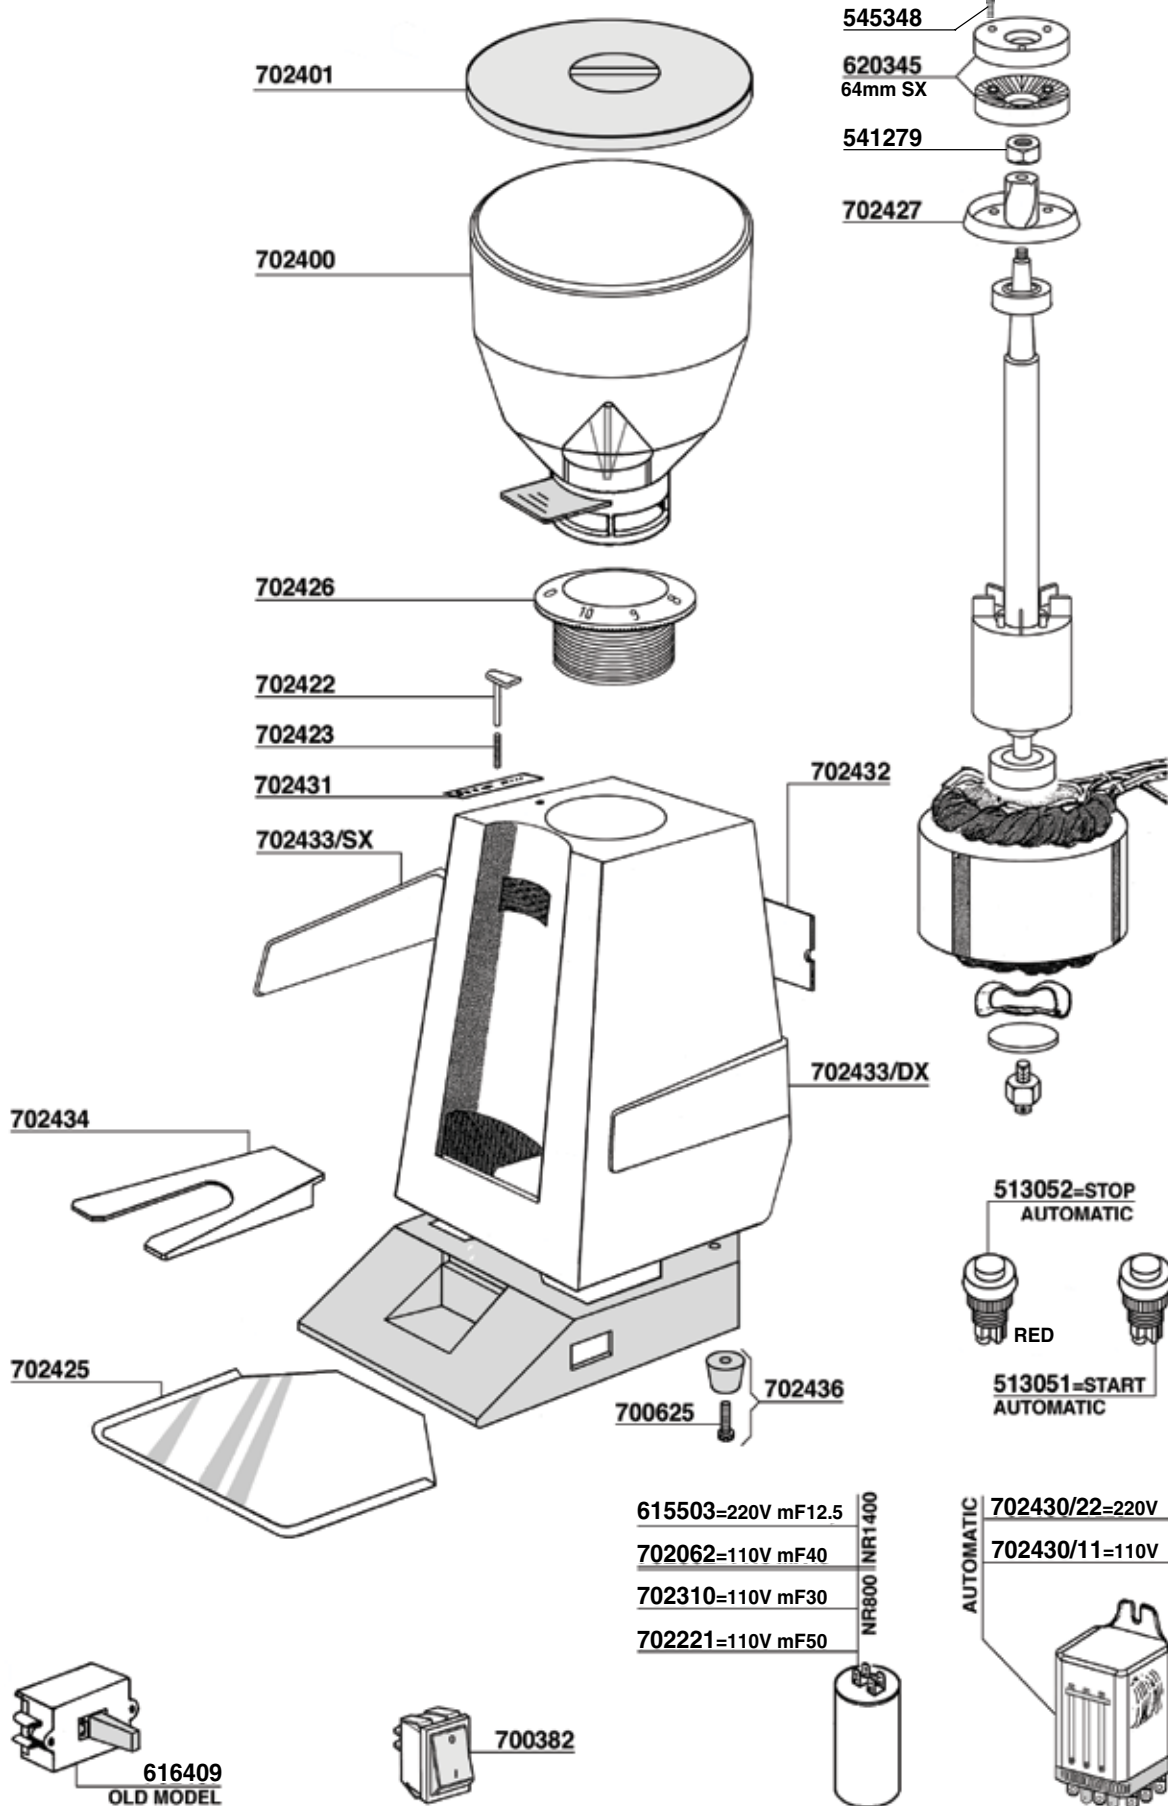

DSQ - NR1400 - NR900

© 2018 Progressive Marketing, Inc.

OBEL

EB

DOSER PARTS: DSQ = EB - NR1400 - NR900

© 2018 Progressive Marketing, Inc.

OBEL

© 2018 Progressive Marketing, Inc.

702423

702459

620348
50mm SX

702457

702458

702460

513051

PULSANTE N.A.
PUSH BUTTUN