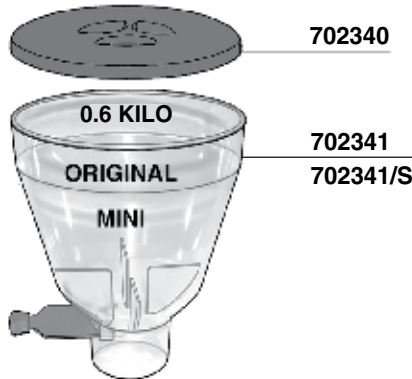

MAZZER GRINDERS MINI - SUPER JOLLY - MAJOR

MINI ELECTRONIC
702386 TOP START
702387 BUMP START

MINI
702384 TIMER

SUPER JOLLY
ELECTRONIC
702378

SUPER JOLLY
STATIONARY TAMPER
702388 TIMER w/ DOSER
702389 AUTO
SPRING LOADED TAMPER
702388/PT TIMER
702389/PT AUTO

MAZZER MAJOR
ELECTRONIC BLACK
702396

MAJOR
STATIONARY TAMPER
702394 TIMER
702395 AUTO
SPRING LOADED TAMPER
702394/PT TIMER
702395/PT AUTO

MAZZER GRINDERS KONY - ROBUR

**KONY AUTOMATIC
ETL BLACK
702390**

**KONY ELECTRONIC
ETL BLACK
702391**

**MAZZER ROBUR
AUTOMATIC ETL BLACK
702398**

**MAZZER ROBUR
ELECTRONIC ETL BLACK
702399**

MAZZER GRINDER PARTS JOLLY - MAJOR

JLY =MODEL JOLLY MJR =MODEL MAJOR
S= MANUAL A= AUTOMATIC

- 620363 ROB
- 620363/M ROB
- 620358 MINI
- 620358/M ORG
- 700108/M ORG
- 700108 JLY
- 700135 MJR
- 700135/M ORG