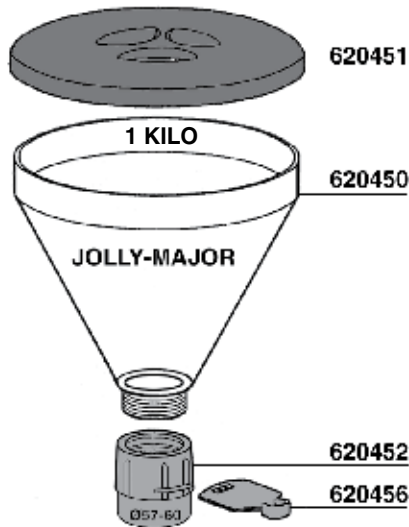

MAZZER GRINDERS MINI - SUPER JOLLY - MAJOR

MINI ELECTRONIC
702386 TOP START
702387 BUMP START

MINI
702384 TIMER

SUPER JOLLY
ELECTRONIC
702378

SUPER JOLLY
STATIONARY TAMPER
702388 TIMER w/ DOSER
702389 AUTO
SPRING LOADED TAMPER
702388/PT TIMER
702389/PT AUTO

MAZZER MAJOR
ELECTRONIC BLACK
702396

MAJOR
STATIONARY TAMPER
702394 TIMER
702395 AUTO
SPRING LOADED TAMPER
702394/PT TIMER
702395/PT AUTO

MAZZER GRINDERS KONY - ROBUR

**KONY AUTOMATIC
ETL BLACK
702390**

**KONY ELECTRONIC
ETL BLACK
702391**

**MAZZER ROBUR
AUTOMATIC ETL BLACK
702398**

**MAZZER ROBUR
ELECTRONIC ETL BLACK
702399**

MAZZER GRINDER PARTS JOLLY - MAJOR

JLY =MODEL JOLLY MJR =MODEL MAJOR
S= MANUAL A= AUTOMATIC

- 620363 ROB
- 620363/M ROB
- 620358 MINI
- 620358/M ORG
- 700108/M ORG
- 700108 JLY
- 700135 MJR
- 700135/M ORG