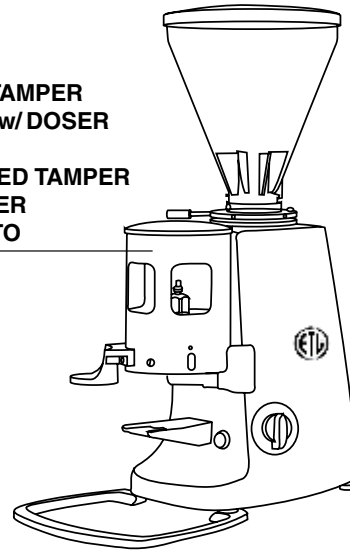

MAZZER GRINDERS MINI - SUPER JOLLY - MAJOR

MINI ELECTRONIC
702386 TOP START
702387 BUMP START

MINI
702384 TIMER

SUPER JOLLY
ELECTRONIC
702378

SUPER JOLLY
STATIONARY TAMPER
702388 TIMER w/ DOSER
702389 AUTO
SPRING LOADED TAMPER
702388/PT TIMER
702389/PT AUTO

MAZZER MAJOR
ELECTRONIC BLACK
702396

MAJOR
STATIONARY TAMPER
702394 TIMER
702395 AUTO
SPRING LOADED TAMPER
702394/PT TIMER
702395/PT AUTO

MAZZER GRINDERS KONY - ROBUR

**KONY AUTOMATIC
ETL BLACK
702390**

**KONY ELECTRONIC
ETL BLACK
702391**