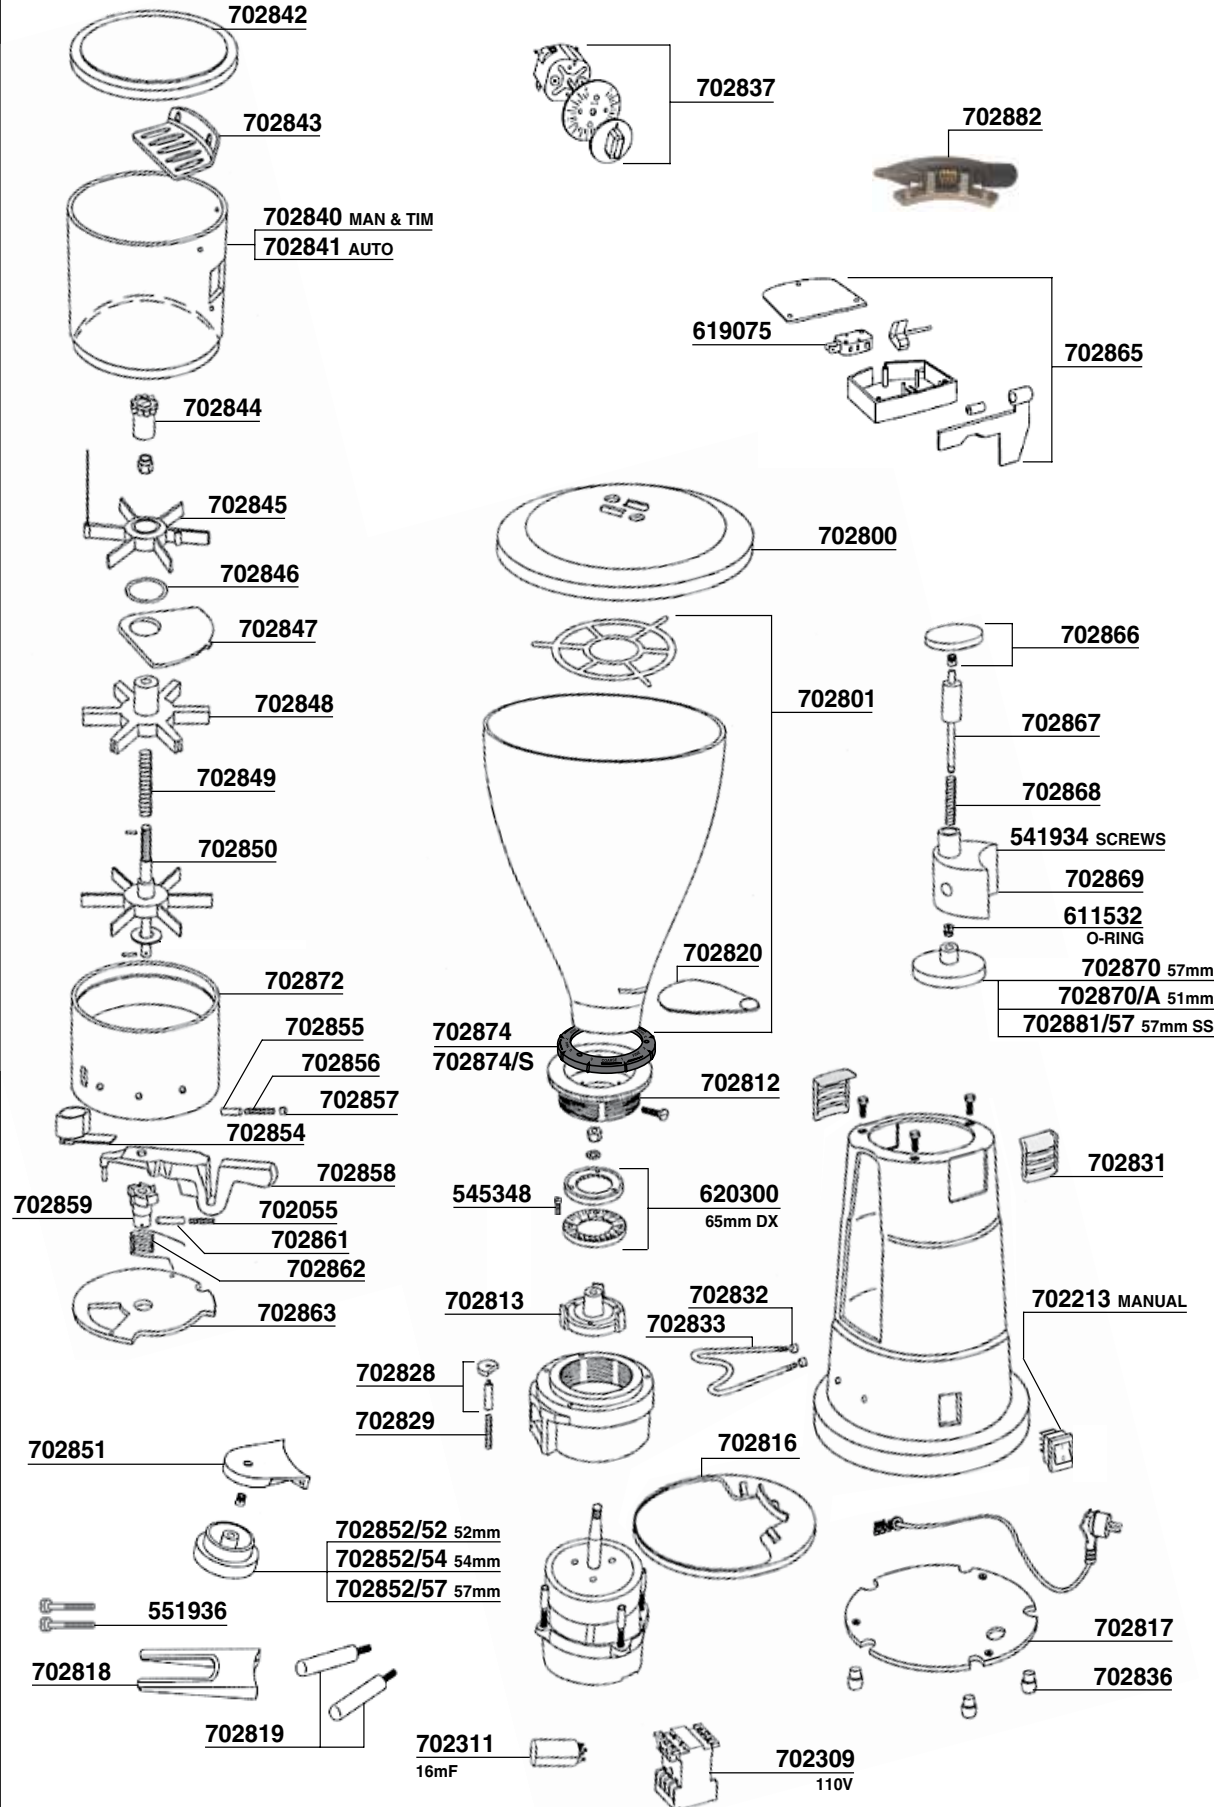

MX•ELEKTRA•SPAZIALE

© 2018 Progressive Marketing, Inc.

MACAP