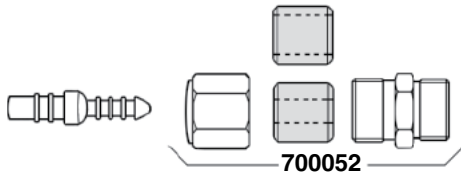

STAINLESS STEEL HOSES

1/8 F - 1/8 F FLAT
700250 37 cm / 14 1/2 in

**STAINLESS STEEL HOSES
BAR 12 - t.90°**

3/8 F - 3/8 F CONICAL
700182 50 cm / 19 1/2 in
700183 80 cm / 31 1/2 in
700196 100 cm / 39.3 in
300050 120 cm / 47 1/4 in
700184/S 150 cm / 59 in
300051 200 cm / 78 3/4 in

**STAINLESS STEEL HOSES
BAR 12 - t.90°**

3/8 F - 3/8 F - CONICAL 1 CURVE
700186 50 cm / 19 1/2 in
700194 100 cm / 39.3 in
700184 150 cm / 59 in
700185 200 cm / 78 3/4 in

**STAINLESS STEEL HOSES
BAR 12 - t.90°**

3/4 F - 3/4 F - FLAT 1 CURVE
700187 150 cm / 59 in
700187/2 200 cm / 78 3/4 in

**STAINLESS STEEL HOSES
BAR 12 - t.90°**

3/8 F - 3/4 F - FLAT 1 CURVE
300053 200 cm / 78 3/4 in
300054 80 cm / 31 1/2 in

**STAINLESS STEEL HOSES
BAR 12 - t.90°**

3/8 F - 3/4 F CONICAL - FLAT
300052 150 cm / 59 in

TUBO GAS ESTENSIBILE - EXTENSIBLE GAS

1/2 F - 1/2 F
700010 100-200cm / 39.3-78 3/4 in