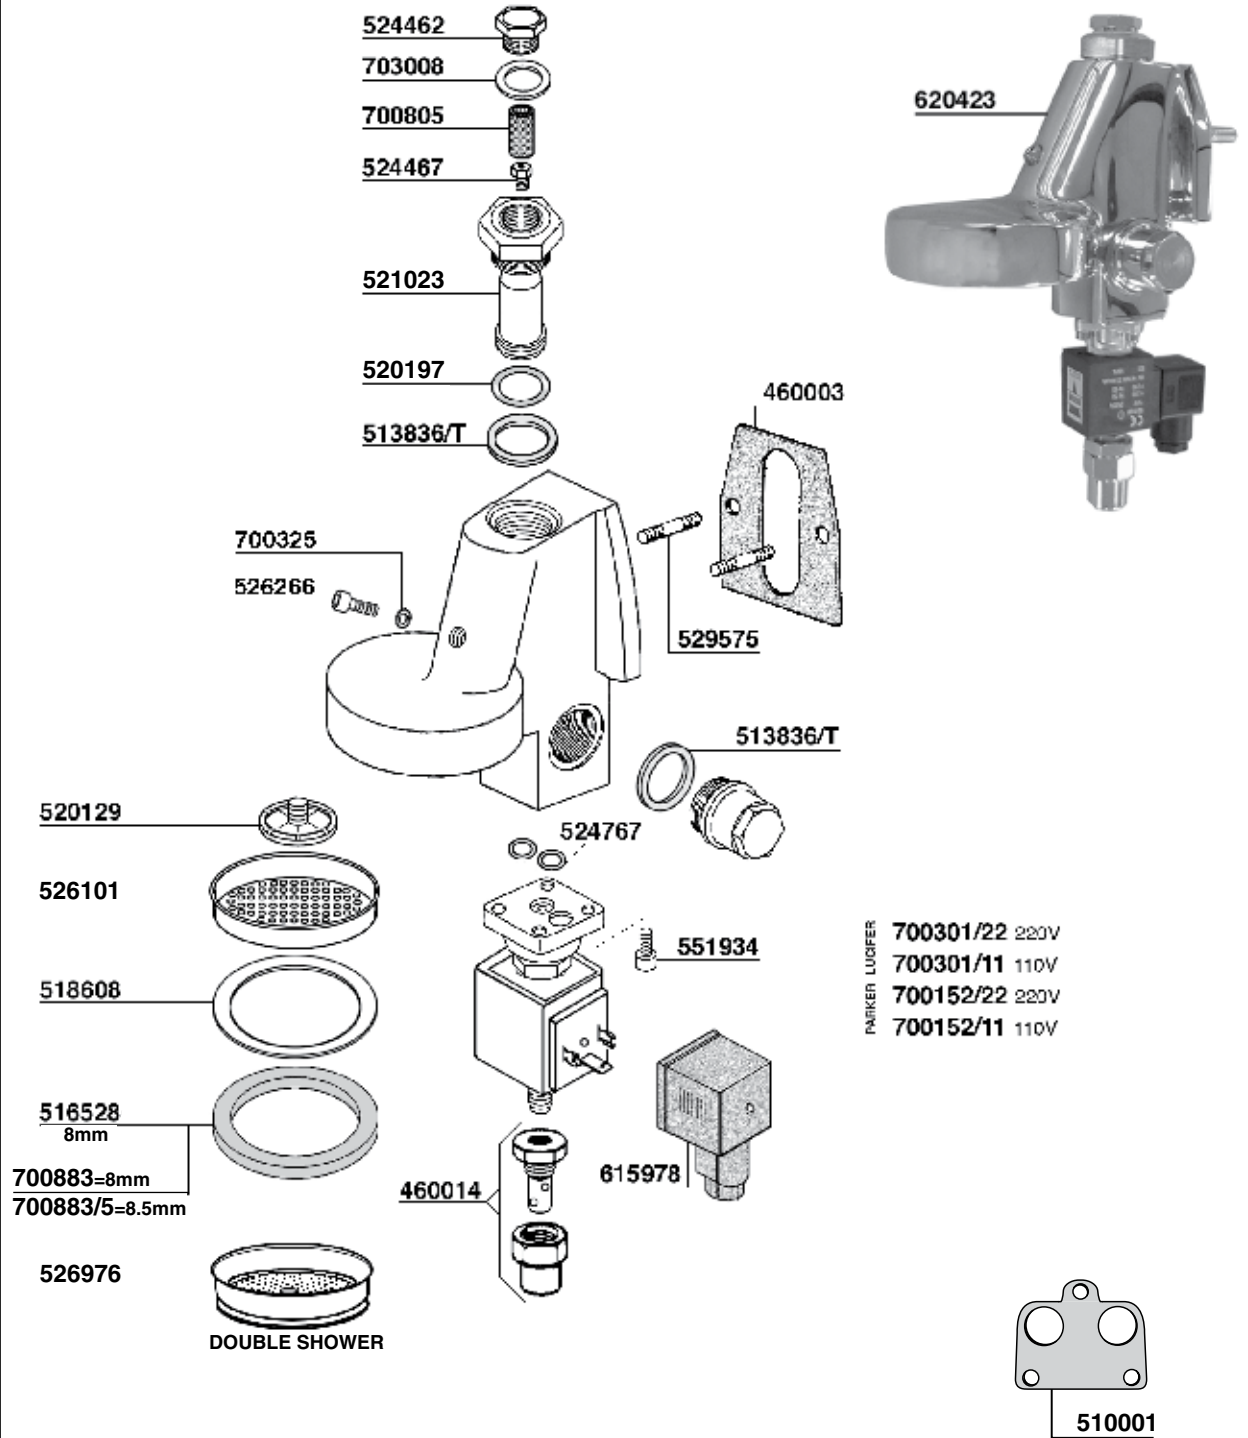

© 2018 Progressive Marketing, Inc.

- PARKER LUIGER
- 700301/22 220V
 - 700301/11 110V
 - 700152/22 220V
 - 700152/11 110V

© 2018 Progressive Marketing, Inc.

© 2018 Progressive Marketing, Inc.

GROUP HEADS