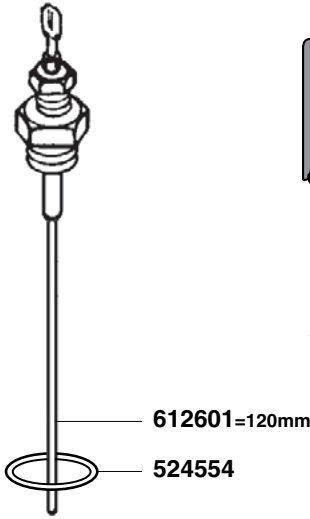

VFA

© 2021 Progressive Marketing, Inc.