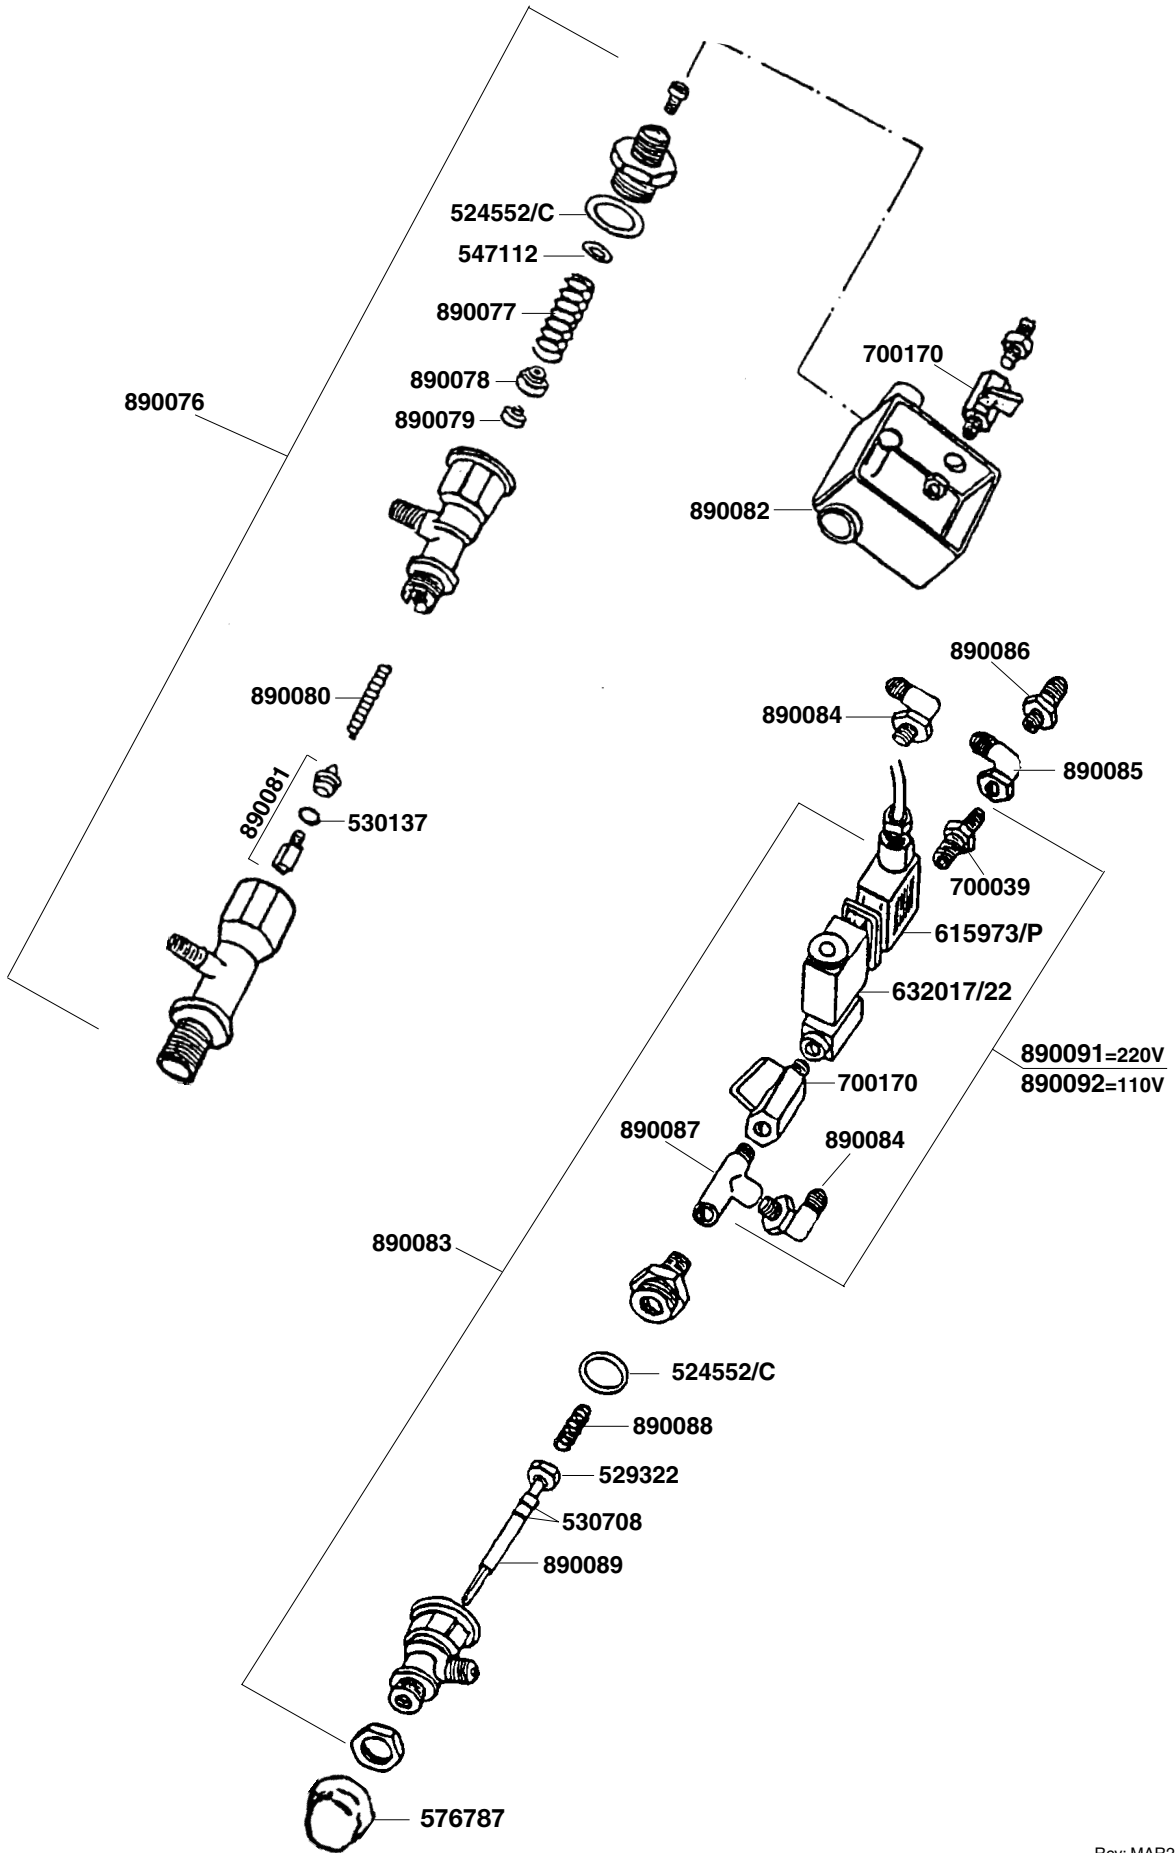

© 2021 Progressive Marketing, Inc.

VFA