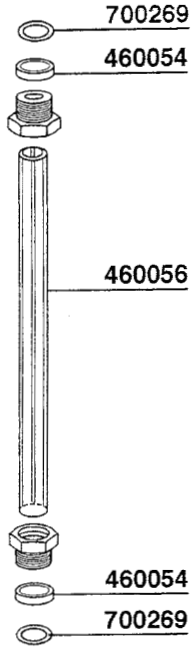

# SAN REMO

SAN REMO

© 2021 Progressive Marketing, Inc.

**620476**

STEAM VALVE  
REBUILD KIT  
617123  
603918  
530015  
524767 (x2)  
524558/C  
543424  
524965

**407010**

STEAM WAND  
REBUILD KIT  
700330/T  
407060  
406508  
407001

**603918**  
**530015**  
**524767**  
O-RING  
**524558/C**

**617523**  
**545309**

**543424**  
**524965**

**632324**

**632321**  
CHROME STEAM  
PLUG

**632323**  
CHROME WATER  
PLUG

**630495**

**630496**

**400835**

**446123**  
COMPLETE

# SAN REMO

- 400627=2GR 2400W 220V 210mm
- 700887=3GR 4500W 220V 290mm
- 502102=3GR 5100W 220V

© 2021 Progressive Marketing, Inc.

SAN REMO