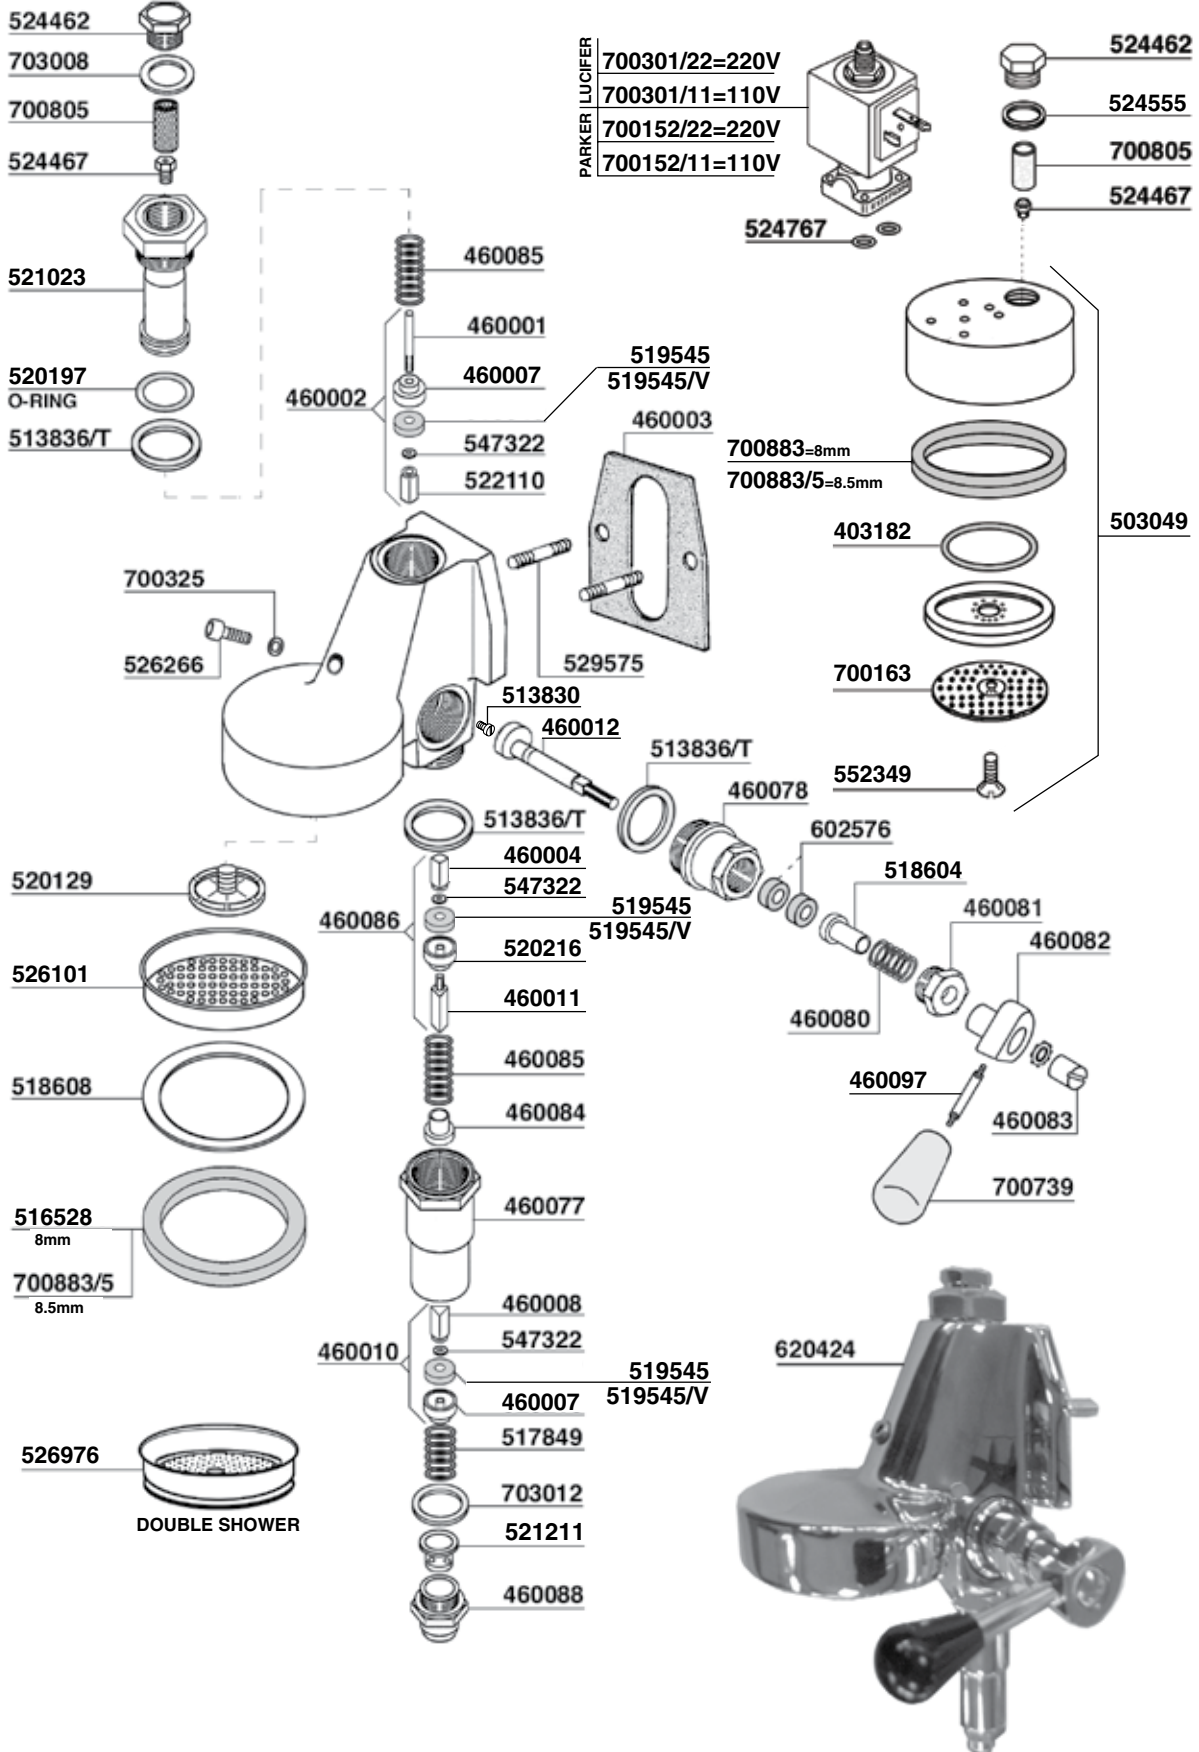

# SAN REMO

SAN REMO

© 2021 Progressive Marketing, Inc.

**620476**

STEAM VALVE  
REBUILD KIT  
617123  
603918  
530015  
524767 (x2)  
524558/C  
543424  
524965

**407010**

STEAM WAND  
REBUILD KIT  
700330/T  
407060  
406508  
407001

**603918**  
**530015**  
**524767**  
O-RING  
**524558/C**

**617523**  
**545309**

**543424**  
**524965**

**632324**

**632321**  
CHROME STEAM  
PLUG

**632323**  
CHROME WATER  
PLUG

**630495**

**630496**

**400835**

**446123**  
COMPLETE

# SAN REMO

- 400627=2GR 2400W 220V 210mm
- 700887=3GR 4500W 220V 290mm
- 502102=3GR 5100W 220V

© 2021 Progressive Marketing, Inc.

SAN REMO