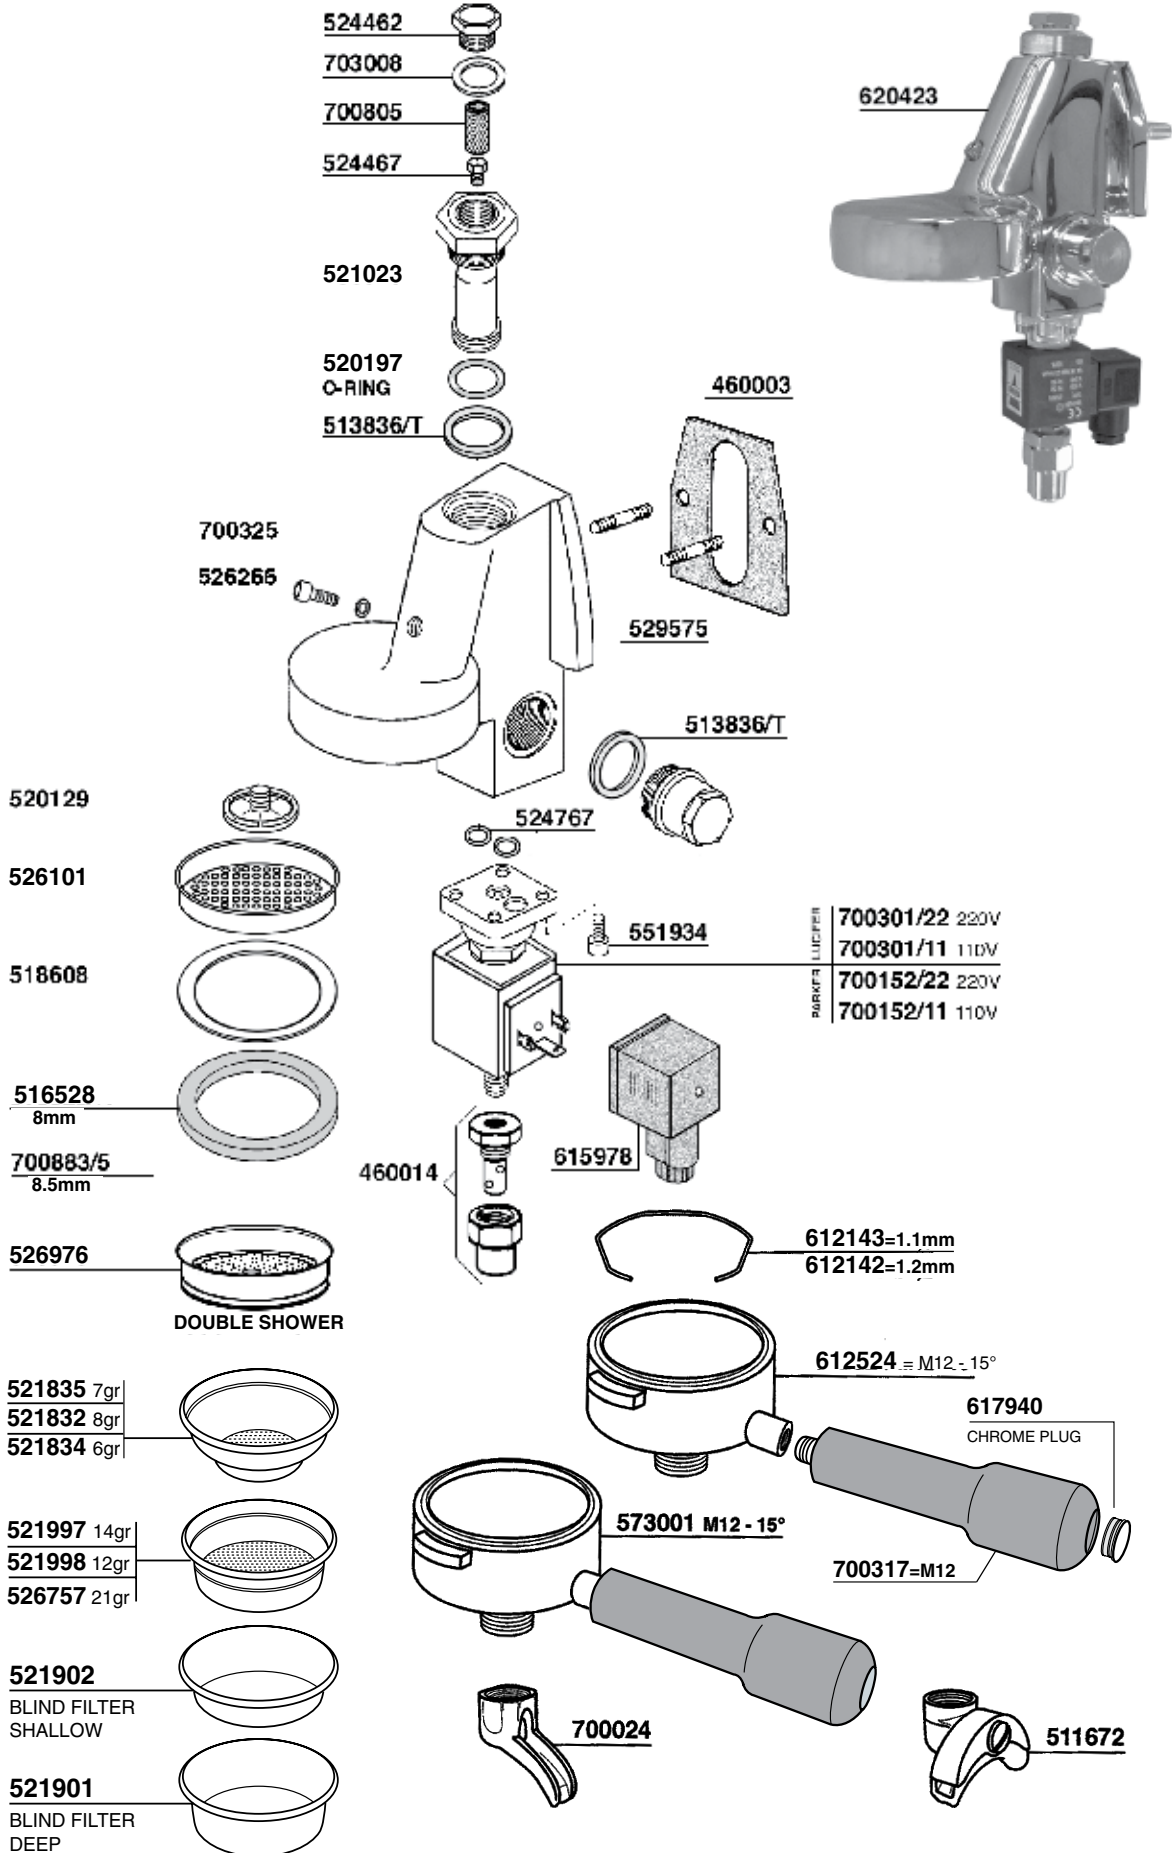

© 2021 Progressive Marketing, Inc.

SAN REMO