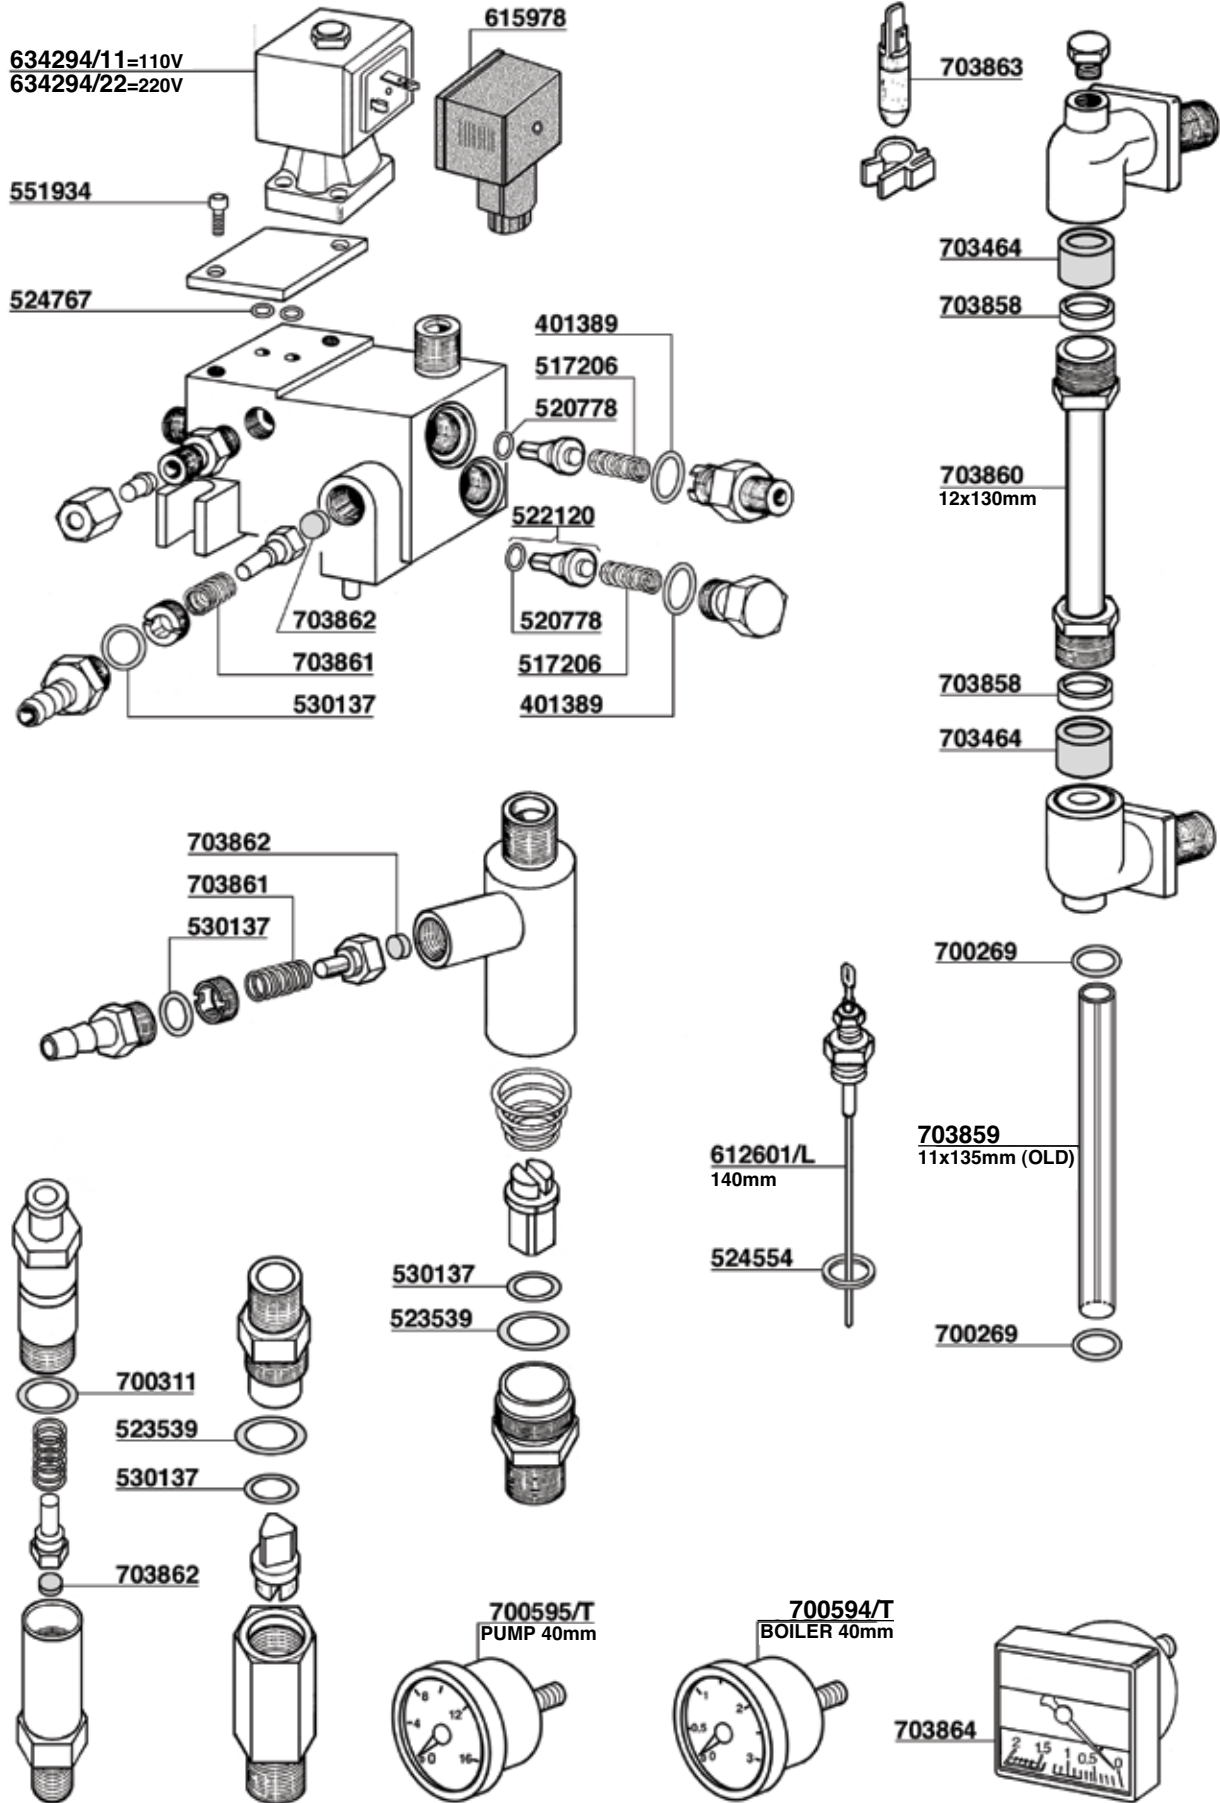

CARIMALI

© 2021 Progressive Marketing, Inc.