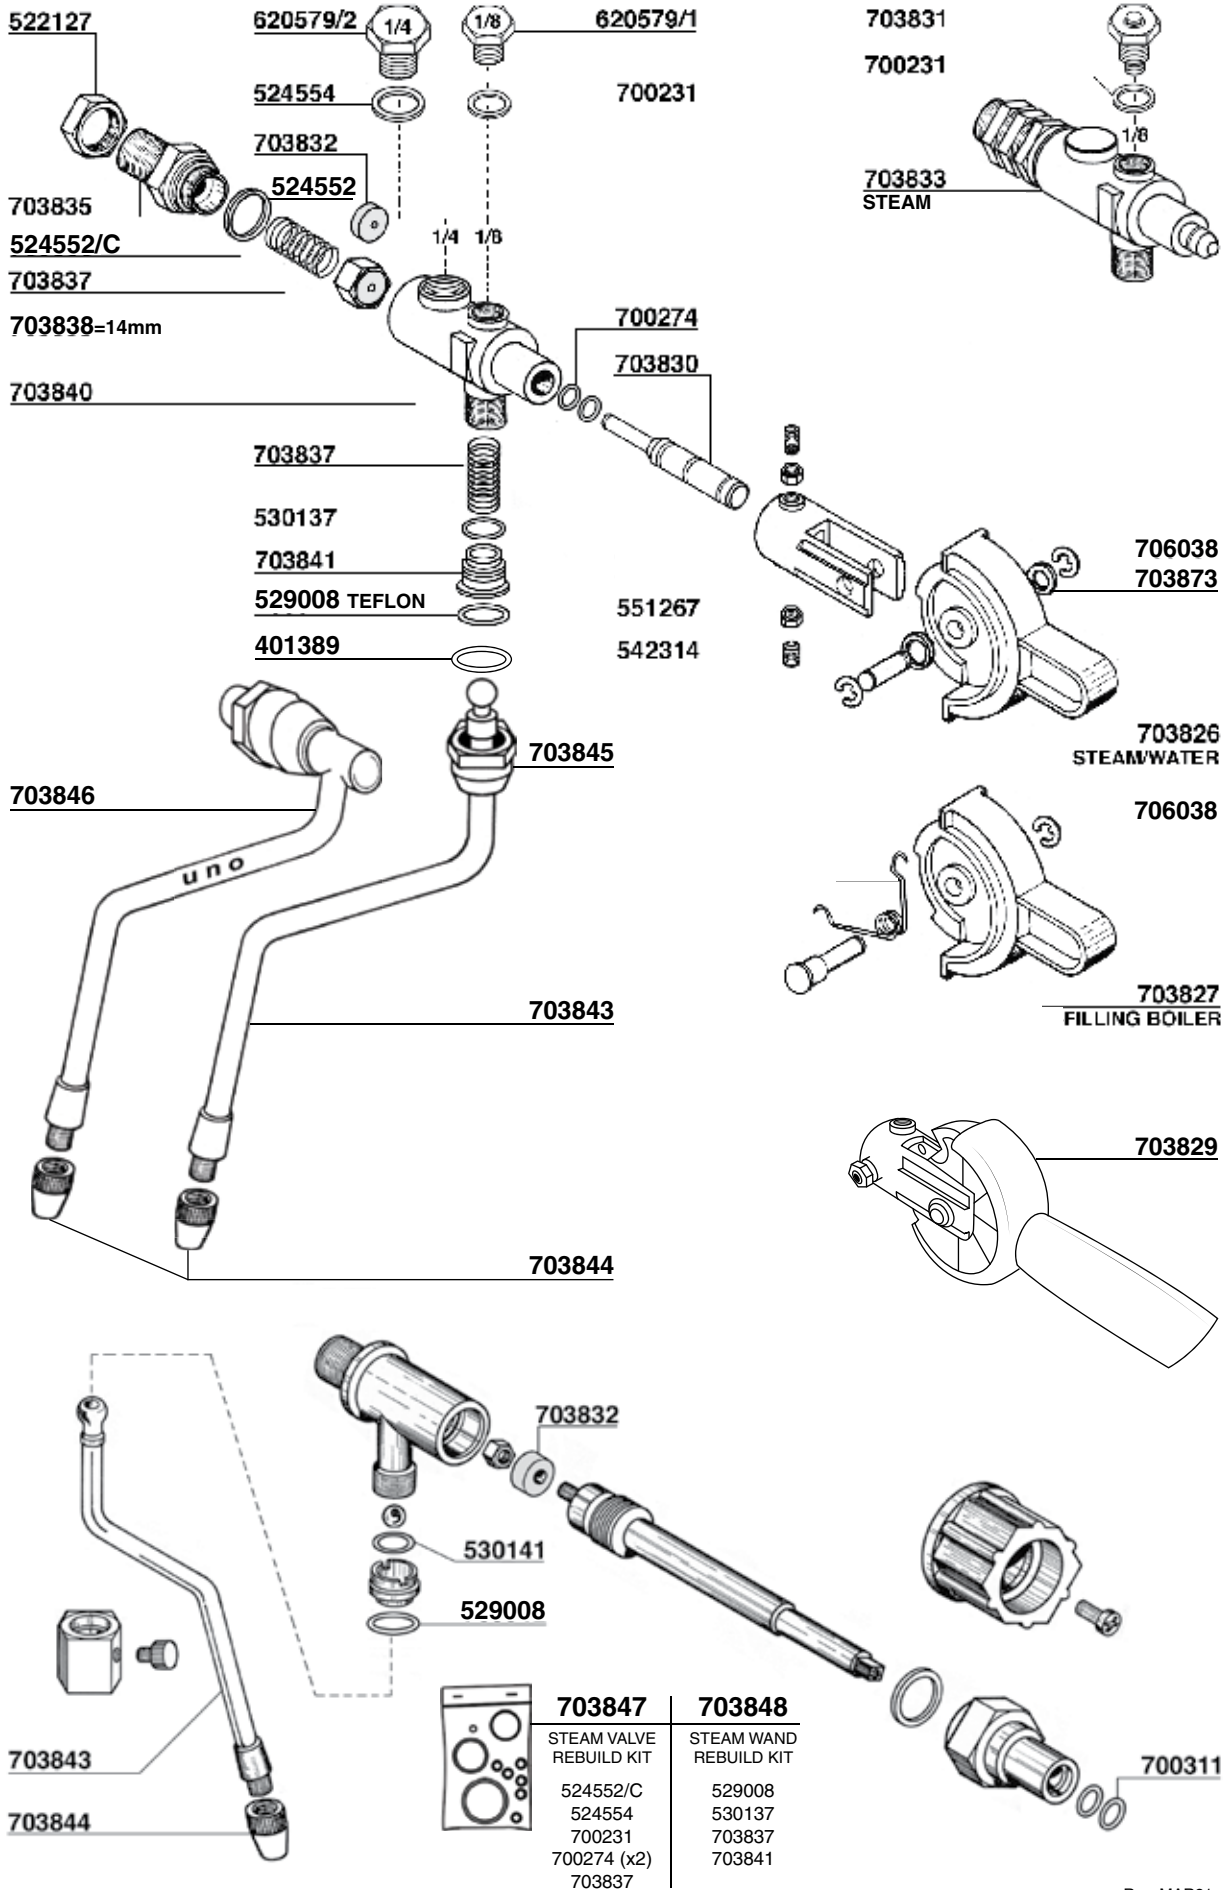

© 2021 Progressive Marketing, Inc.

CARIMALI

703847
STEAM VALVE REBUILD KIT
524552/C
524554
700231
700274 (x2)
703837

703848
STEAM WAND REBUILD KIT
529008
530137
703837
703841