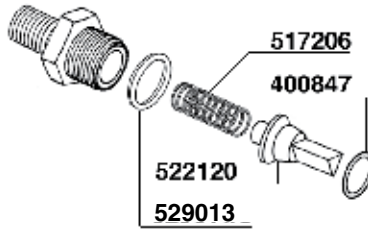

© 2018 Progressive Marketing, Inc.

ECM

560061
ASSEMBLED

ADJUSTABLE SOLENOID VALVE

560066/22=220/50/60V
560066/11=110/60V

700023

560075
O-RING

517206

400847

522120

529013

560074

560073

700056

700039

524767