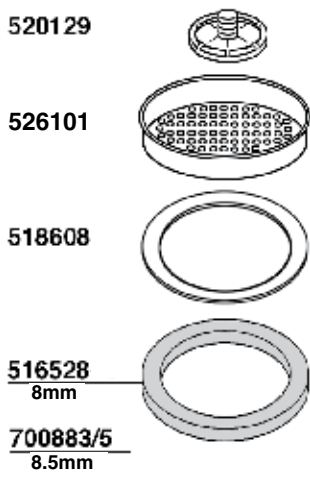

© 2018 Progressive Marketing, Inc.

ECM