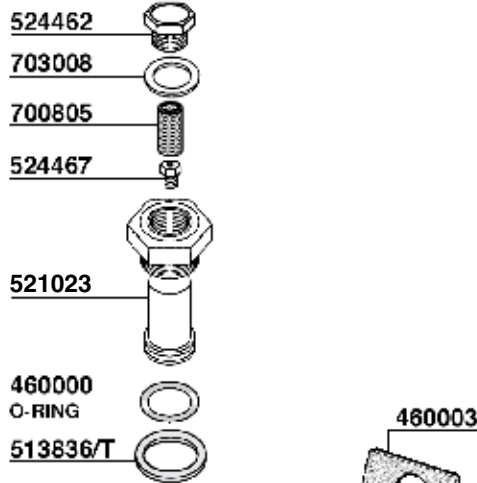

© 2018 Progressive Marketing, Inc.

ECM