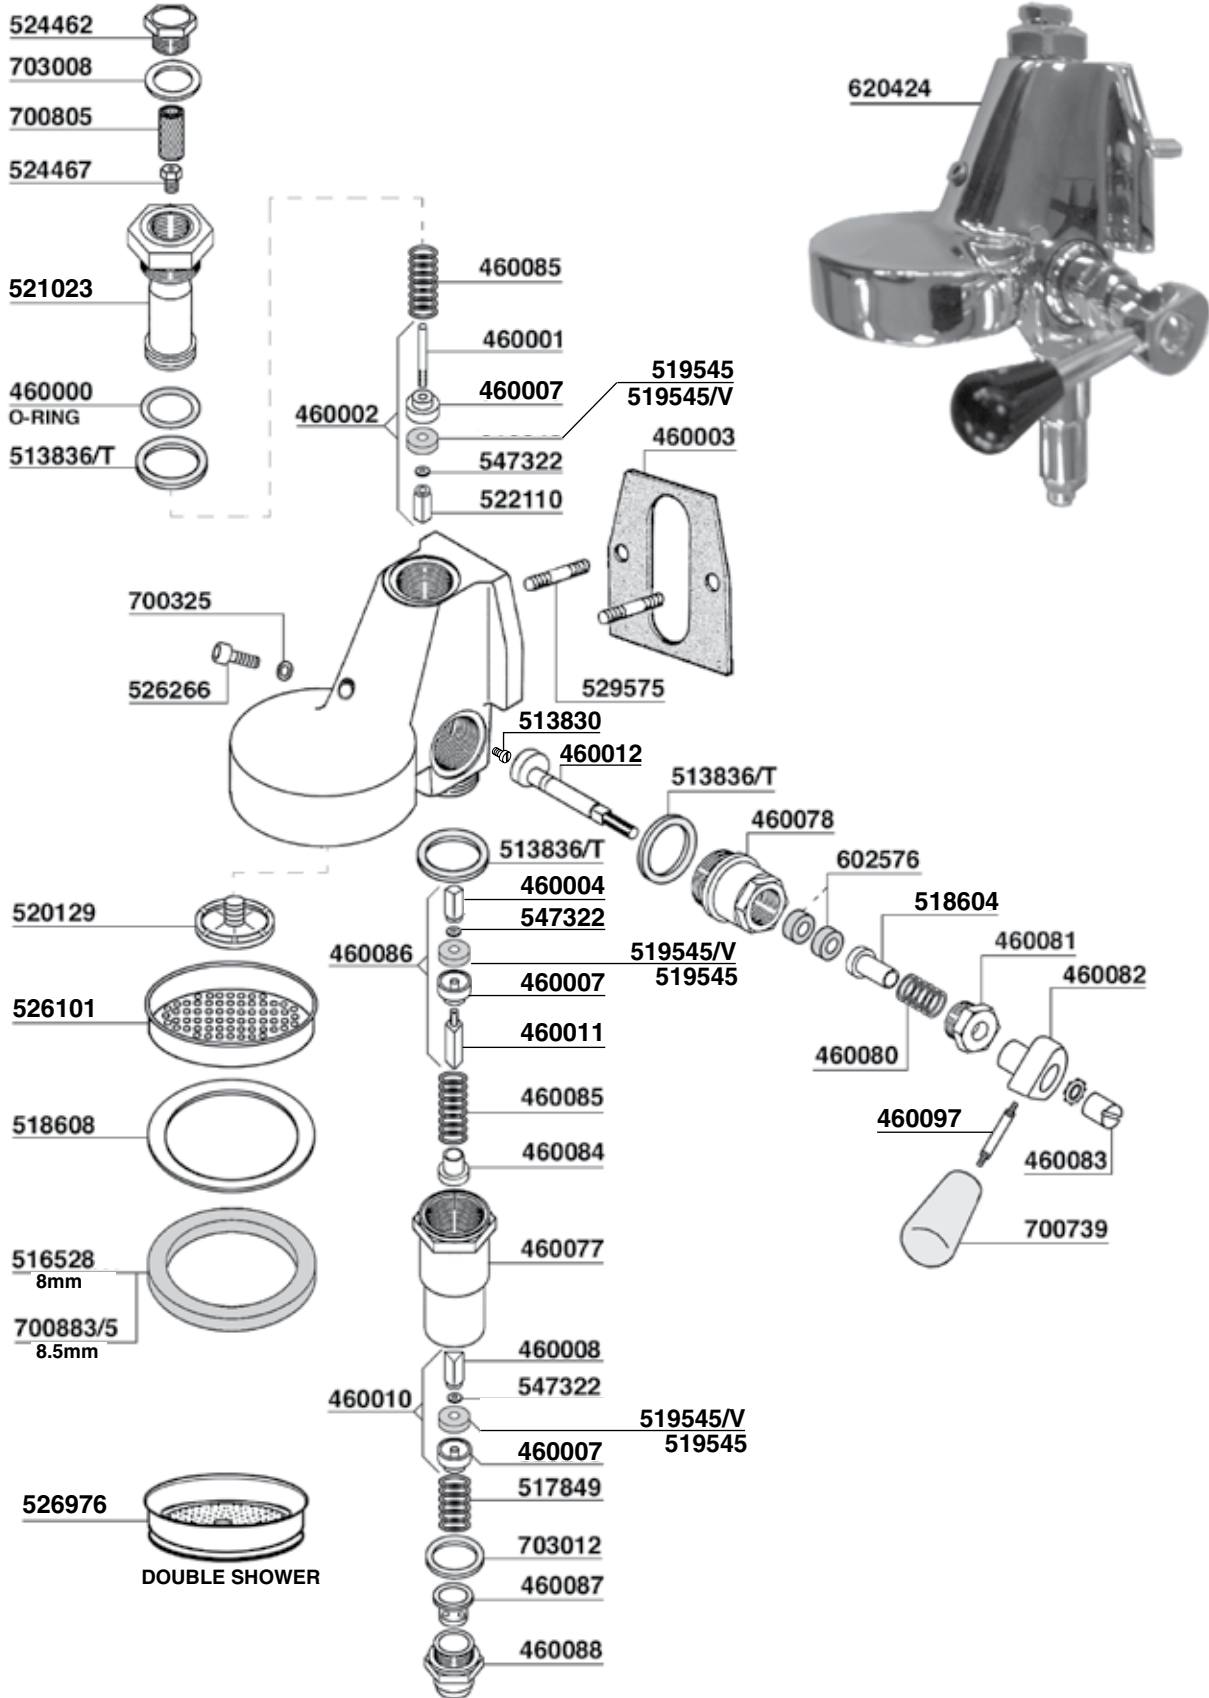

ECM

ECM

© 2018 Progressive Marketing, Inc.