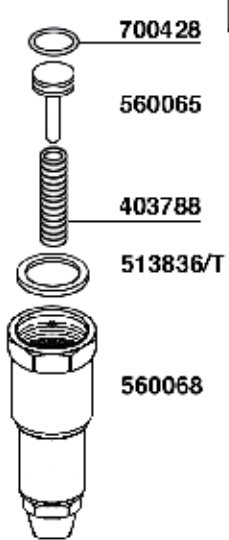

ECM

ECM

© 2018 Progressive Marketing, Inc.

© 2018 Progressive Marketing, Inc.

ECM

ECM

700152/22 =220V
700152/11 =110V
PARKER

524767

700197/8

524462

524555/C

700805

524467

514901

700883 = 8mm

700883/5 = 8.5mm

612142 =1.2mm

612522/LM=M12

700317=M12

POLISHED

617940

CHROME PLUG

617942=M12

MATTE