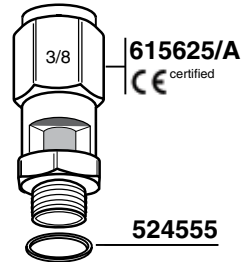

© 2018 Progressive Marketing, Inc.

ASTRA

© 2018 Progressive Marketing, Inc.

890500 = 1/2 GR 110V

890501 = 1/2 GR 220V

890502 = 3/4 GR 220V

890503

615978/T

551934

700621

612601  
120mm

524554

579670

3/8  
615625/A  
CE certified

524555

616597 CE/UL

700750

524554

618968

890515  
220V

618964  
MANUAL RESETTING

M4

700444

700031/14