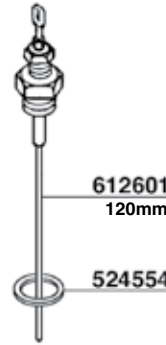

© 2018 Progressive Marketing, Inc.

ASTRA

© 2018 Progressive Marketing, Inc.

890500 = 1/2 GR 110V

890501 = 1/2 GR 220V

890502 = 3/4 GR 220V

890503

615978/T

620405/C

551934

530143

617903/G

620405

615978/T

530143

617903

551934

700621

612601  
120mm

524554

579670

3/8  
615625/A  
CE certified

524555

616597 CE/UL