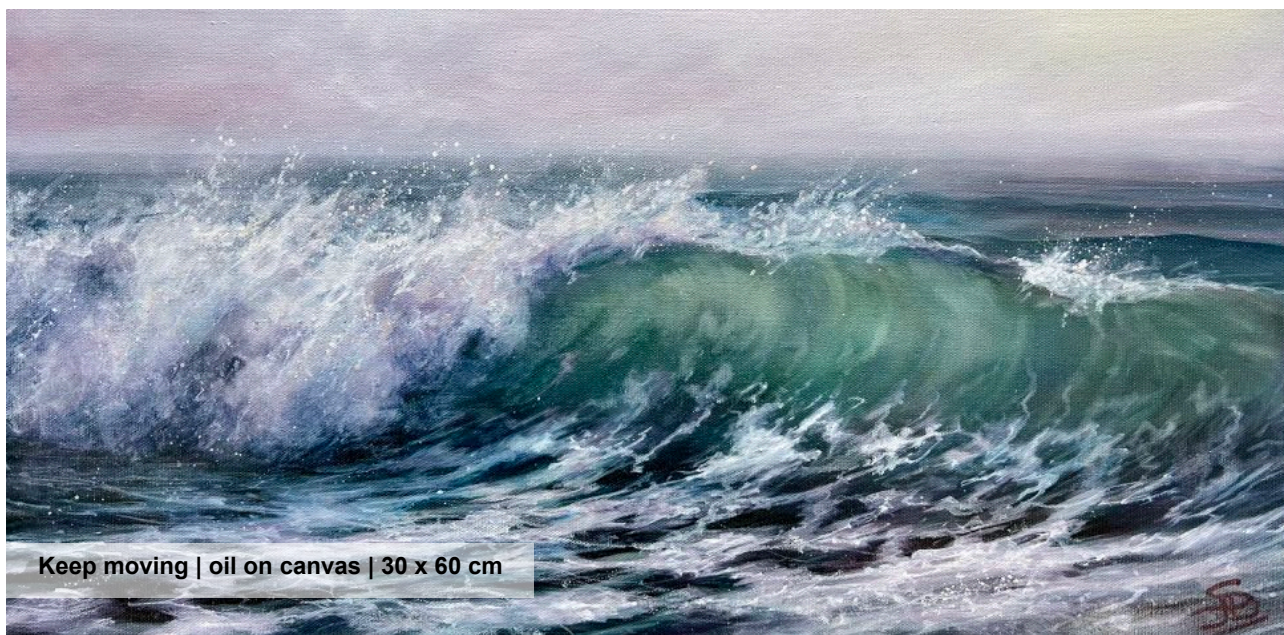

If you're interested in how Sarah Jane creates her paintings, then time your visit to include the free demonstration on Sunday 28th May at 2 pm. This brief taster will offer an idea of what you may experience at her regular painting workshops, which this year include a series of four 1-day classes on coastal elements, weekly evening classes and a range of longer workshops on coastal landscape painting. Ask for details when you visit or discover more on her website.

The studio is based at Brawdy Business Park, 1a St Davids House, Brawdy, SA62 6NP, just off the A487 between Penycwm and Solva, and is clearly signposted from the main road. There's plenty of free parking, and refreshments will be on offer throughout the event. For those not able to attend during the Open Studio, normal studio opening hours are Monday to Thursday 12 - 3 pm, and appointments are welcome at any time - just call Sarah Jane on 01437 457835 to arrange.

Sarah Jane studied Fine Art Painting at the West Wales School of the Arts. Since graduating with a first-class honours degree, her career as a professional artist has steadily gained momentum and recognition. She has exhibited widely across the UK, including at London's Mall Galleries with the Royal Society of Marine Artists and the Royal Cambrian Academy in North Wales, enjoying multiple solo shows and overseas exhibitions. Her work is collected internationally.

In 2020 Sarah Jane was awarded full membership to the Guild Society of Artists, part of the Fine Art Trade Guild, and the right to use the 'GSA' post-nominal letters. The award acknowledges the consistently high standard of her work, as well as her professionalism and business ethics.

Sarah Jane regularly shares news about her painting life online; explore her website sjbfineart.com, follow @sjbfineart on Instagram or sign up for her newsletter <https://bit.ly/SJBnewsletter> to enjoy subscriber benefits including first access to new work and exclusive invites.

Sarah Jane Brown's Open Studio

Dates: Saturday 27th - Monday 29th May 2023, 10.30 am - 6 pm

Painting Demonstration: Sunday 28th May at 2 pm

Address: SJB Fine Art Studio, Brawdy Business Park, 1a St David's House, Haverfordwest, Pembrokeshire SA62 6NP

Tel: 01437 457835