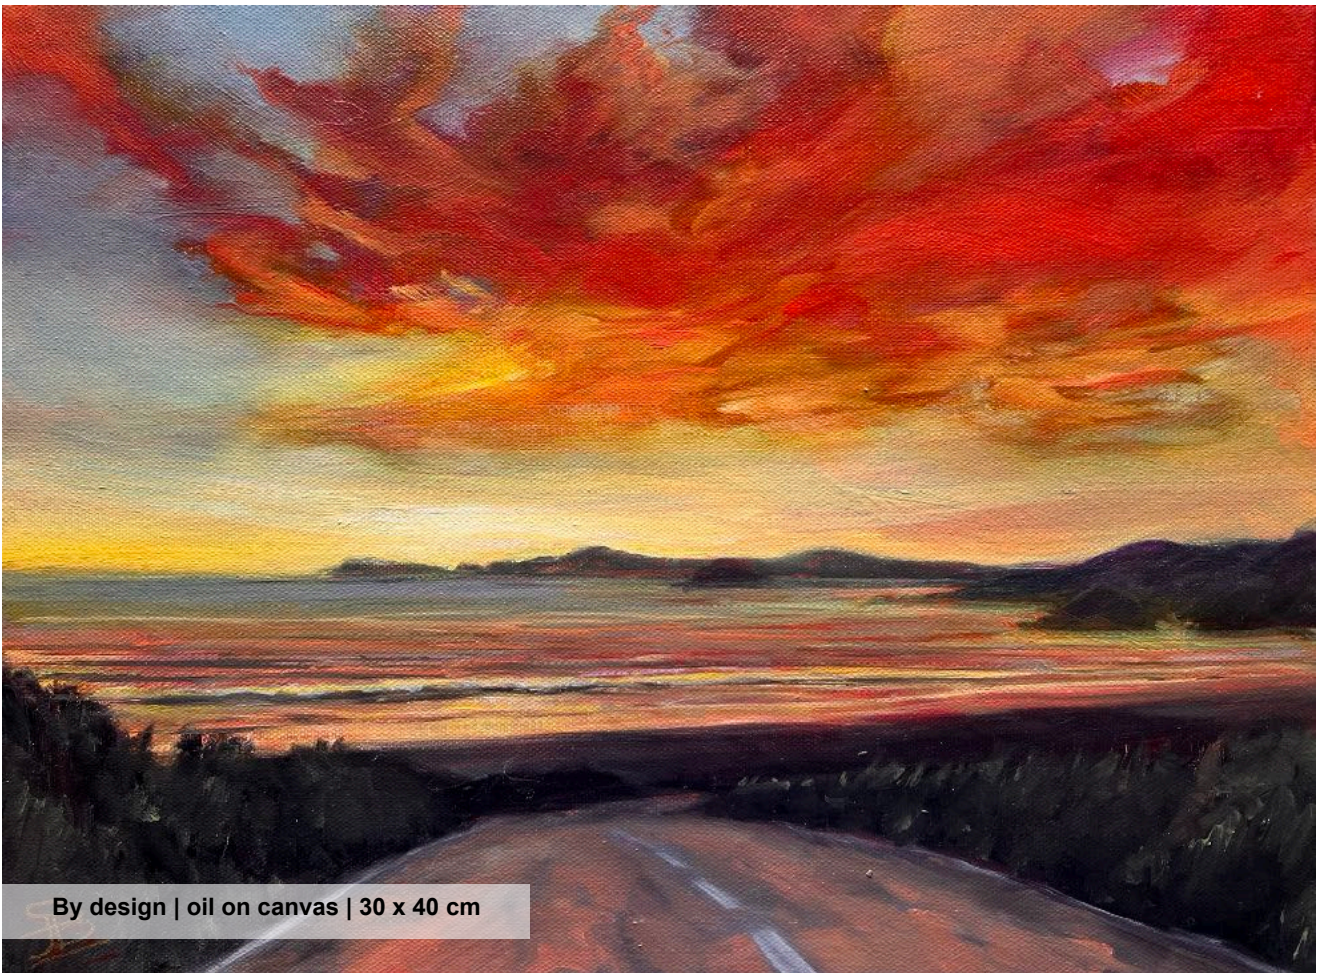

This latest collection explores perspective as a central theme, drawing on the feelings of being outside in nature and the chance it gives us to step back from our busy lives and look around and beyond the humdrum of our everyday routines.

"The magic of being out in the landscape is that it allows us a break from the restrictions and stress of our 21st-century lives, which are dominated by the boxes we live and work in and the screens we stare at for much of the day. Getting outside gives us a different perspective. Science can even prove that shifting our focus to a panoramic view or looking towards the horizon has a calming effect on our brains and even our physiology. Even a simple gaze up at the sky offers us a momentary experience of infinity! These paintings are my way of sharing this sense of perspective and mindfully celebrating the 'headspace' it creates," says Sarah Jane.

The coastal landscape of the Pembrokeshire Coast National Park offers many places to walk and experience, providing Sarah Jane with endless inspiration for her emotionally charged and thought-provoking oil paintings. Her new collection of over 30 paintings will be on view across the weekend in her Brawdy-based studio, and there will be the opportunity to purchase originals from the collection, together with prints and art gifts.

**Tel:** 01437 457835

Blessings of the ordinary | oil on canvas | 40 x 50 cm

Small steps forward | oil on canvas board | 40.5 x 30.5 cm

By design | oil on canvas | 30 x 40 cm