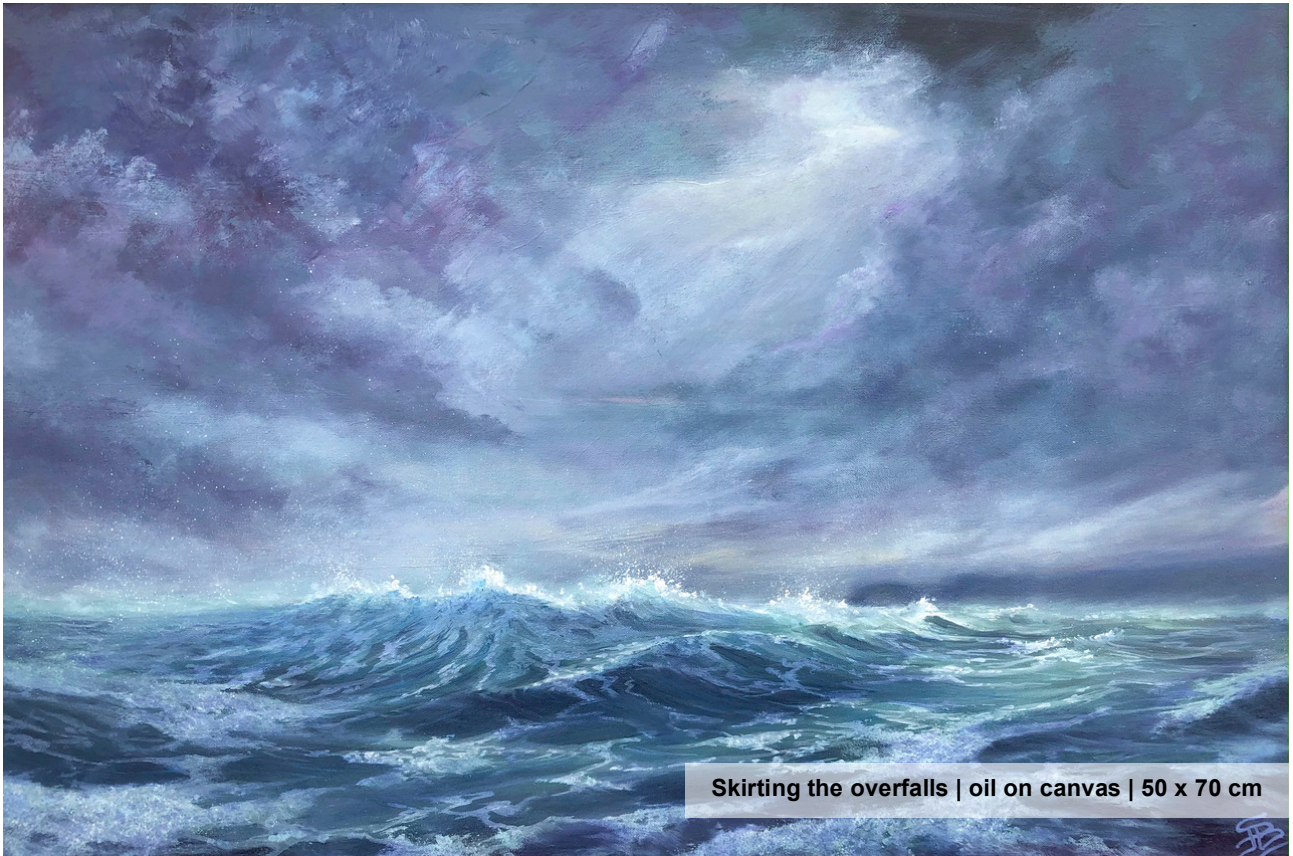

## Artist Sarah Jane Brown to exhibit coastal landscape paintings at Phoenix Art Exhibition, Tenby, in July

Skirting the overfalls | oil on canvas | 50 x 70 cm

Pembrokeshire artist Sarah Jane Brown will join a host of other local artists for the Phoenix Art Exhibition in Tenby from Friday 8th to Monday 11th July. This second exhibition by Pembrokeshire Phoenix Artists will take place at St Mary's Church Hall in the centre of Tenby, and feature 14 talented and established artists from across Pembrokeshire.

Living in Pembrokeshire, contemporary artist Sarah Jane Brown takes inspiration from the coastal landscape, drawing on emotions experienced whilst walking the Pembrokeshire Coast National Park. Her paintings reflect internal landscapes through the beauty of the Pembrokeshire skies and countryside, the natural drama of the elements and the sea.