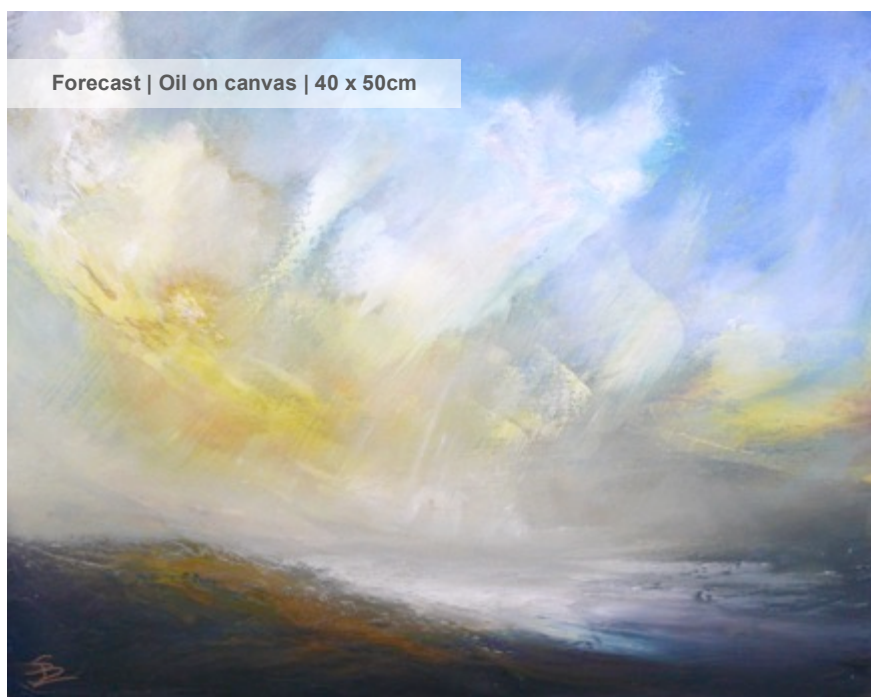

Forecast | Oil on canvas | 40 x 50cm

**Guild Artists Exhibition
Stratford-upon-Avon 18th May**
Public Preview: 1-5.30pm
Venue: Crowne Plaza Hotel,
Stratford-upon-Avon, CV37 6YR

**Guild Artists Exhibition
London 20-27th May**
Exhibition: 10-6pm
Venue: Guild Gallery, 2 Wye
House, 6 Enterprise
Way, London SW18 1FZ