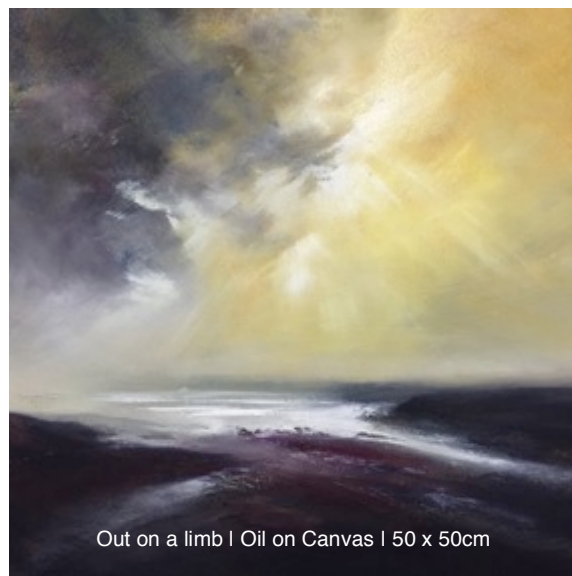

Out on a limb | Oil on Canvas | 50 x 50cm