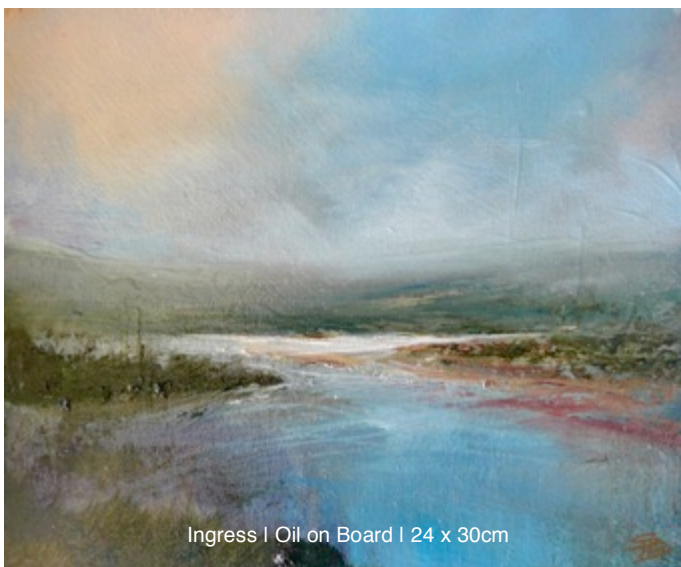

Ingress | Oil on Board | 24 x 30cm