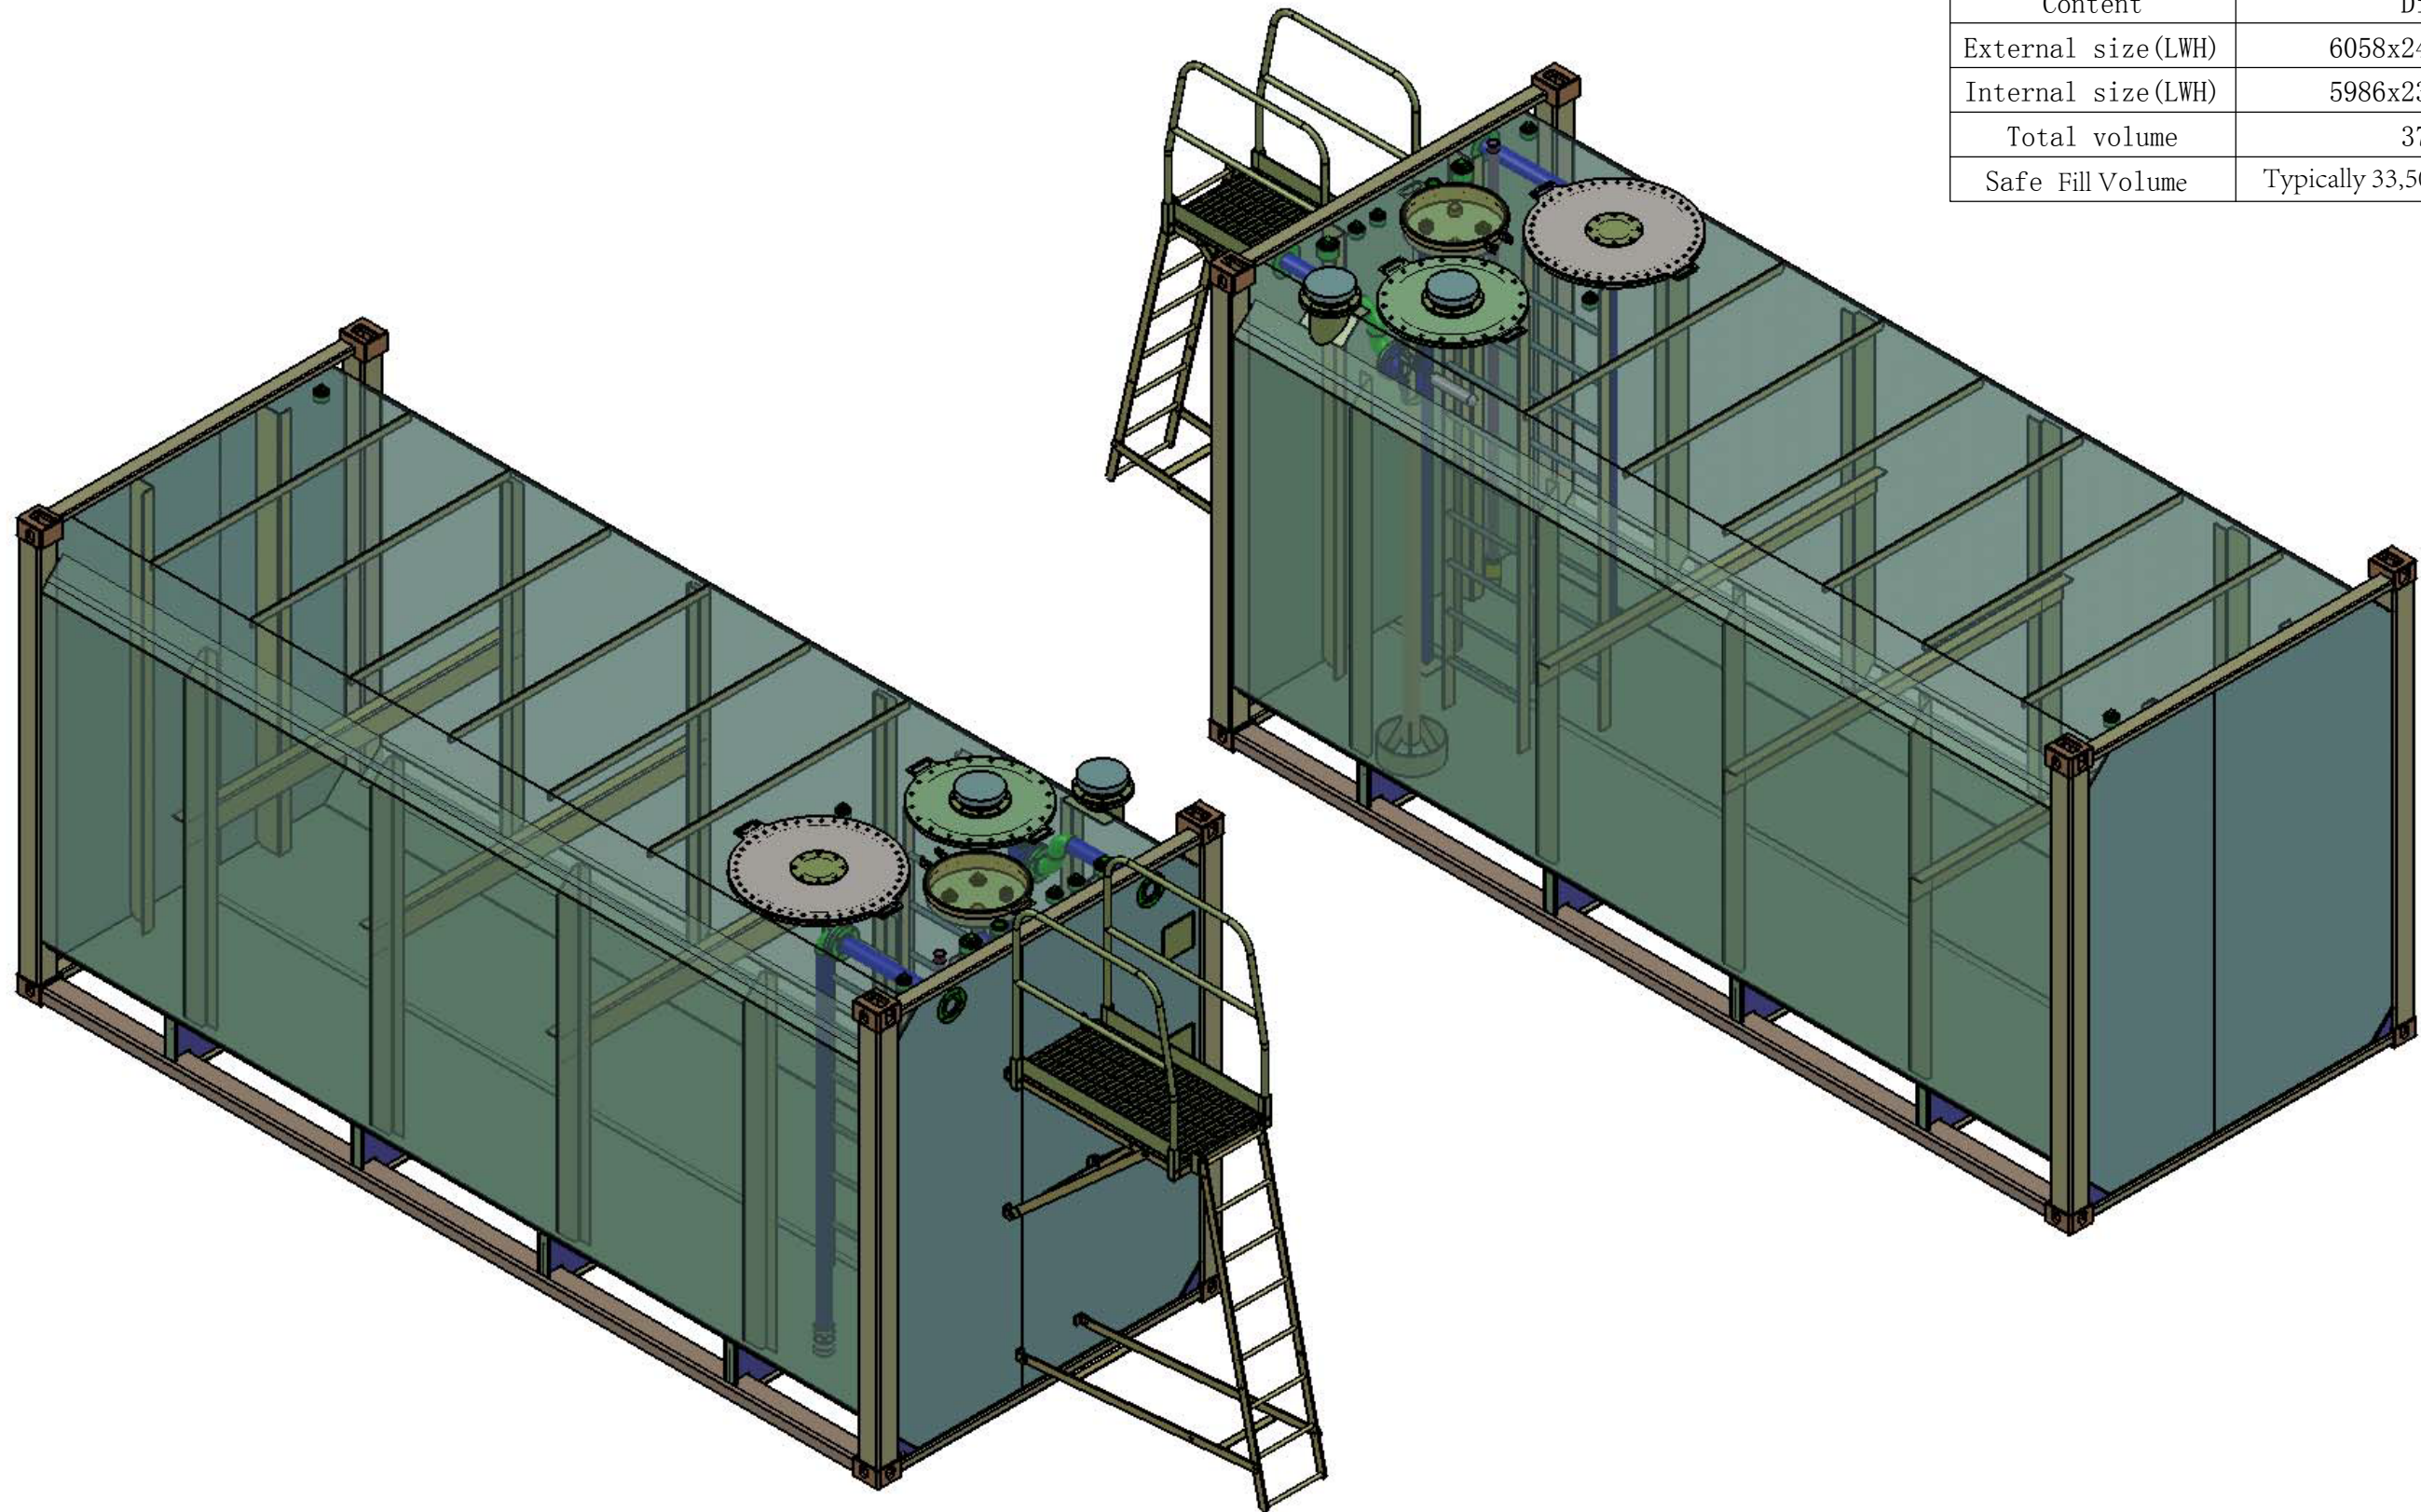

Tank	
Content	Diesel
External size (LWH)	6058x2438x2896mm
Internal size (LWH)	5986x2374x2690mm
Total volume	37250L
Safe Fill Volume	Typically 33,500L - up to 35340L

07					
06					
05					
04					
03					
02					
01					
REV:	DATE:	REVISION:	DRAWN:	CHECKED:	APPROVED:

Material:		DRAWN:	SAVING DATE:	TITLE:	
Weight:	7736.17KG	CHECKED:	DATE:	CON-38 SELF BUNDED TANK	
		CLIENT:	DATE:	DRAWING NO. :	REV:
		APPROVED:	DATE:		A3
				PURCHASE ORDER NO. :	SHEET: 1 of 7
					Scale: No scale