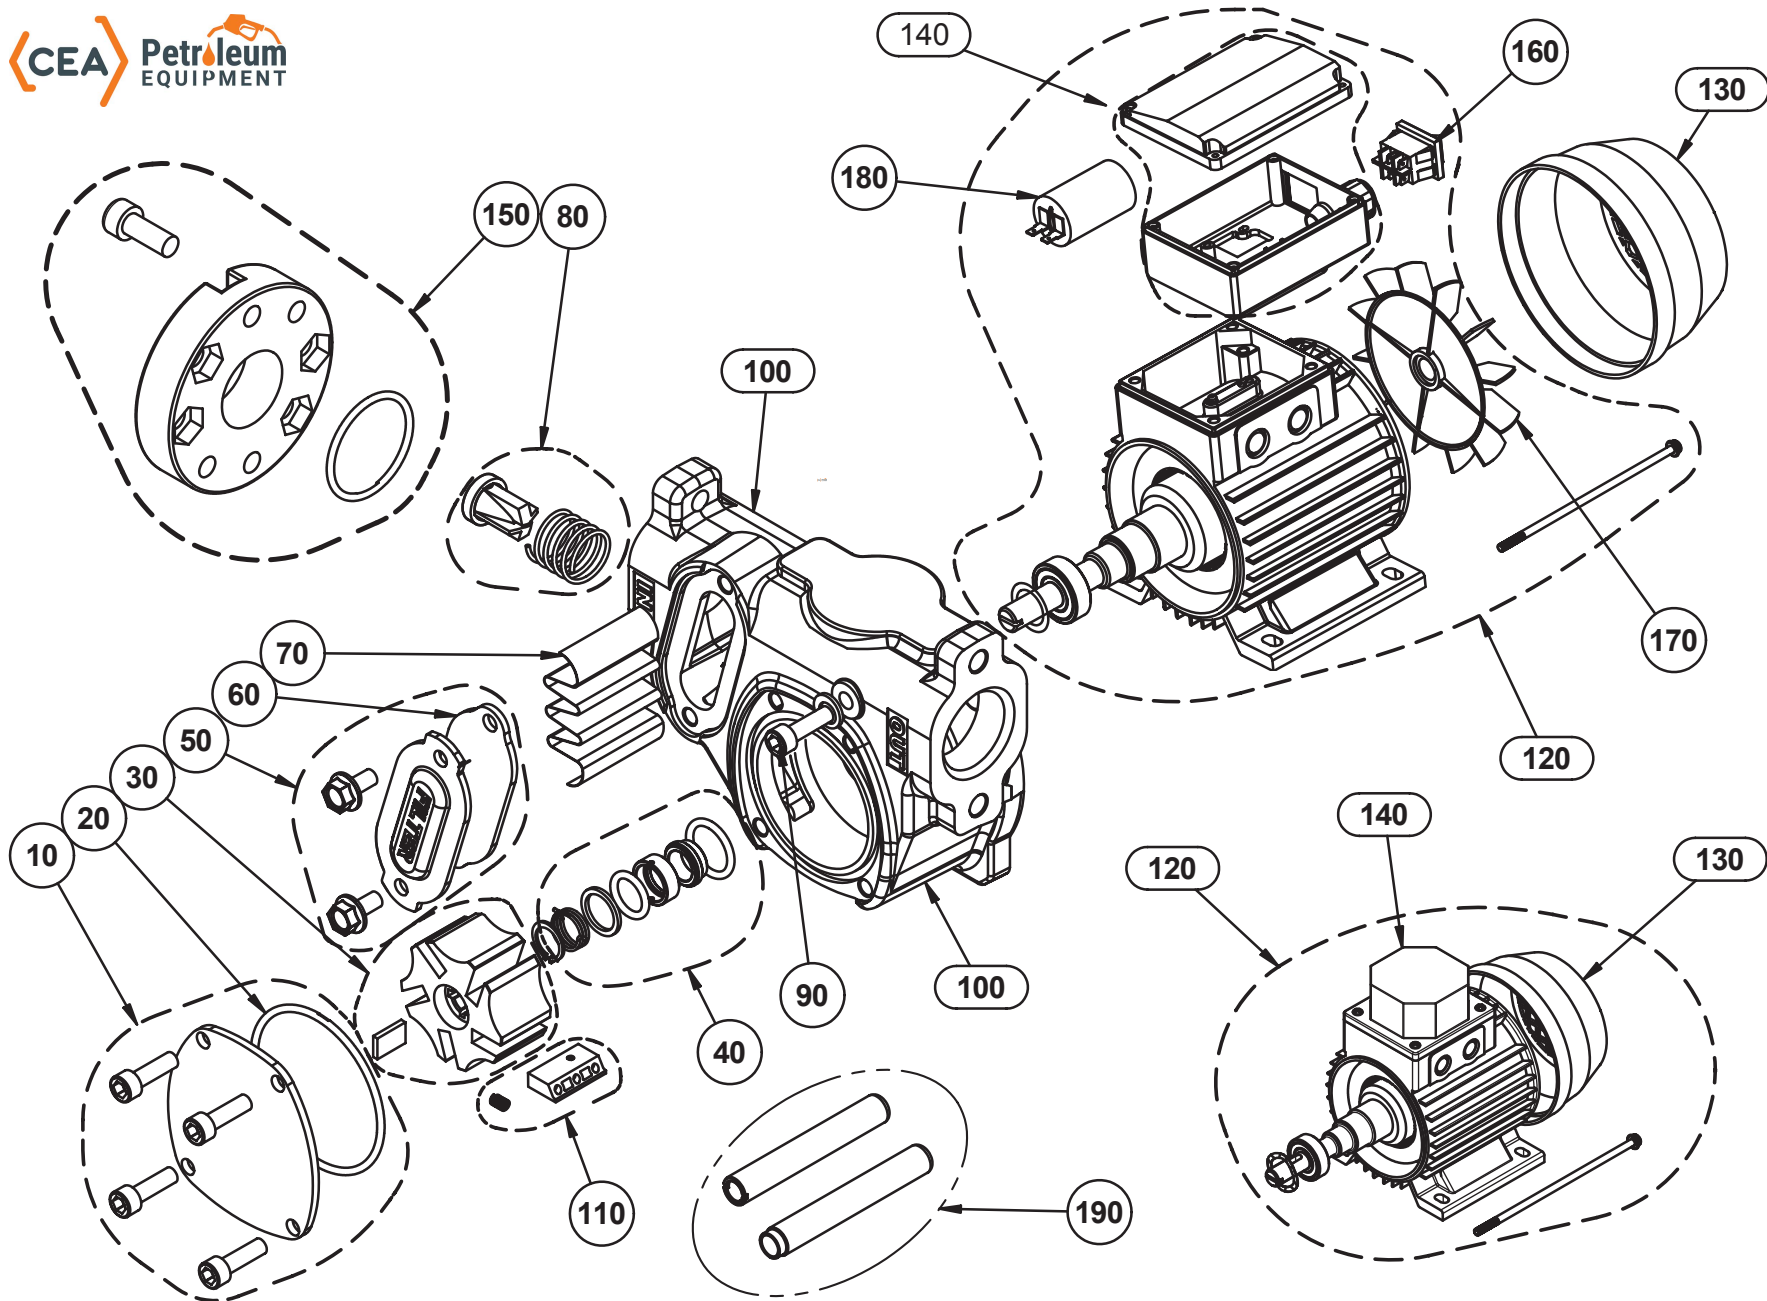

PIUSI

**POMPA PANTHER 56/72
PANTHER 56/72 PUMP**

LR_P00006

Spare Parts List cod. F00730000 PANTHER 56 230V/50HZ PIUSI

Pos.	Material Code	Description	QT	UM
0010	R10361000	CHAMBER COVER KIT	1	PC
0020	R11461000	CHAMBER COVER GASKET KIT	1	PC
0030	R13282000	KIT ROTOR w/KEY FOR PANTHER DC	1	PC
0040	R11737000	MOTOR SHAFT SEAL KIT PANTHER 56\72	1	PC
0050	R15798000	FILTER COVER KIT	1	PC
0060	R15431000	FILTER COVER GASKET	1	PC
0070	R10363000	PANTHER FILTER KIT	1	PC
0080	R10515000	BY-PASS KIT	1	PC
0090	R11702000	ANTISIPHON HOLE BOLT	1	PC
0100	R15312000	PUMP BODY PANTHER 56 W/LOGO PIUSI	1	PC
0110	R11276000	KIT NR. 5 BLADES + NR. 5 SPRING	1	PC
0120	R1036700A	0,5 HP ENGINE KIT	1	PC
0130	R08535000	0,5 HP ENGINE FAN COVER KIT	1	PC
0140	R12746000	KIT TERMINAL BOX PANTHER 56/72	1	PC
0150	R09180000	FLANGE KIT	1	PC
0160	R16657000	2POLES SWITCH COMELUX MD 4010 I 3502 B01	1	PC
0170	R08534000	0,5 HP ENGINE FAN KIT	1	PC
0180	R1392100A	CONDENSER 14µF 450V MOTOR 0.5/0.7HP	1	PC
0190	R12799000	KIT TOOL FOR REPLACING MECHANICAL SEAL	1	PC
9050	R10360000	FILTER COVER KIT	1	PC
9060	R1036200A	FILTER COVER GASKET	1	PC
9100	R11759000	CIRCULAR CHAMBER PUMP CASING	1	PC