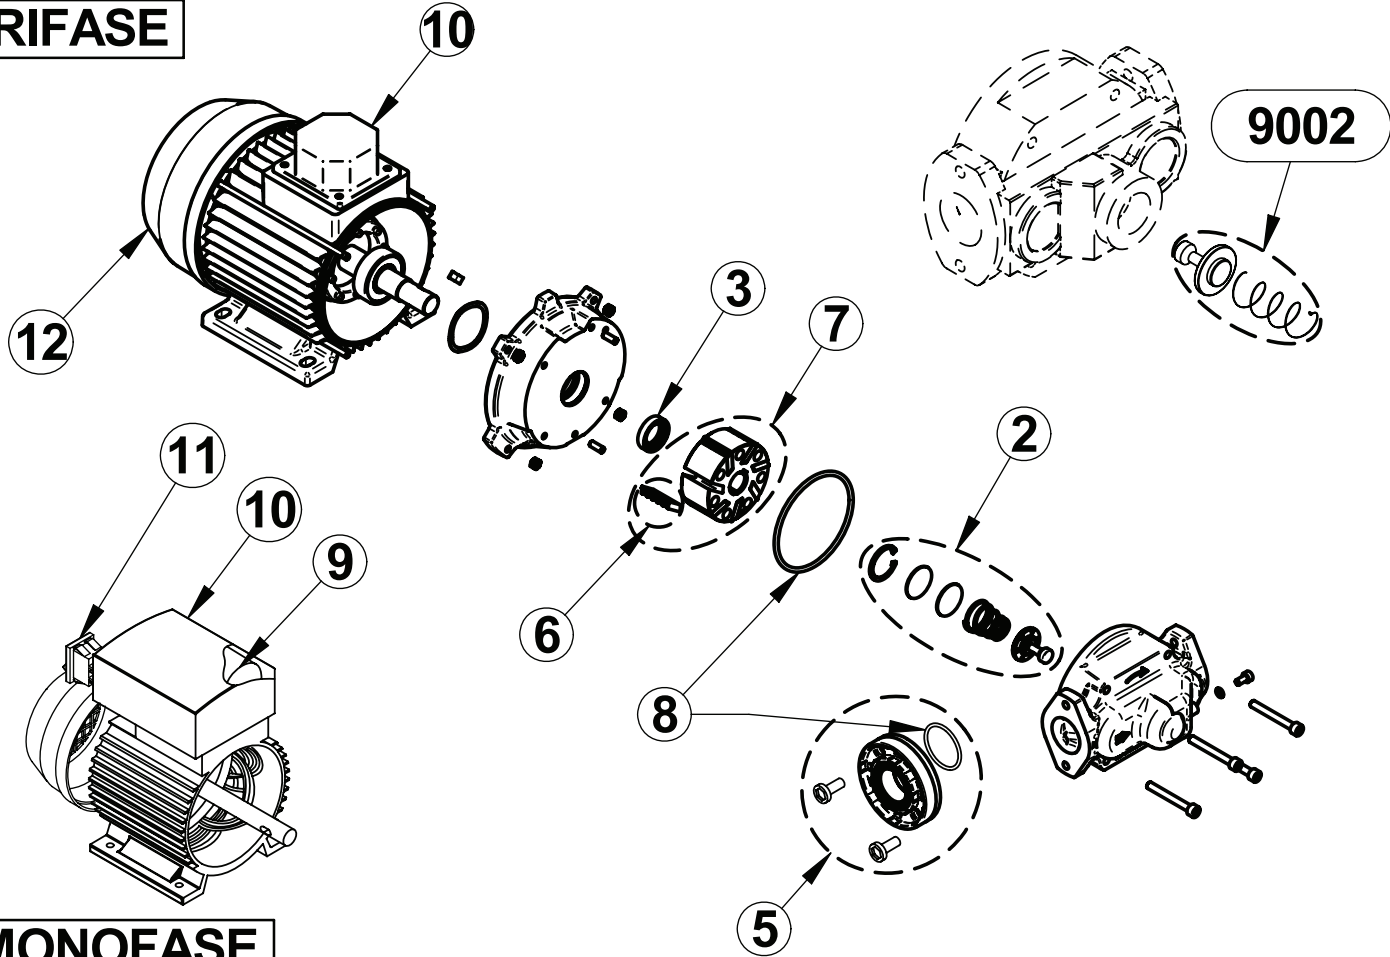

LR_P00023

E80 - E120

PIUSI

Motore TRIFASE

Spare Parts List cod. 000326000 E 120/M 230V/50HZ

Pos.	Material Code	Description	QT	UM
0001	R13851000	GROUP PLUG 1G + GASKET	1	PC
0002	R15815000	KIT BYPASS E80/E120 - MADE IN ITALY	1	PC
0003	R08772000	KIT SEAL BABSL 20/30/7 IN VITON	1	PC
0005	R09180000	FLANGE KIT	1	PC
0006	R0700200A	KIT NR.7 pcs VANES E80/E120\S120	1	PC
0007	R0785400A	KIT ROTOR E120 WITH VANES	1	PC
0008	R1284600A	KIT GASKET O-RING	1	PC
0009	R08194000	KIT CONDENSER 25uF MOTOR 1 HP	1	PC
0010	R0819600A	KIT TERMINAL BOX 1HP 230V \ 50HZ	1	PC
0011	R16657000	2POLES SWITCH COMELUX MD 4010 I 3502 B01	1	PC
0012	R08182000	KIT FAN COVER MOTOR MEC 80	1	PC
9002	R10912000	KIT BY-PASS VALVE	1	PC
9008	R12846000	KIT GASKET O-RING	1	PC

Spare Parts List cod. 000312000 E 120/T 400V/50HZ

Pos.	Material Code	Description	QT	UM
0001	R13851000	GROUP PLUG 1G + GASKET	1	PC
0002	R15815000	KIT BYPASS E80/E120 - MADE IN ITALY	1	PC
0003	R08772000	KIT SEAL BABSL 20/30/7 IN VITON	1	PC
0005	R09180000	FLANGE KIT	1	PC
0006	R0700200A	KIT NR.7 pcs VANES E80/E120\S120	1	PC
0007	R0785400A	KIT ROTOR E120 WITH VANES	1	PC
0008	R1284600A	KIT GASKET O-RING	1	PC
0010	R0818800A	KIT TERMINAL BOX 1HP 400V \ 50HZ	1	PC
0012	R08182000	KIT FAN COVER MOTOR MEC 80	1	PC
9002	R10912000	KIT BY-PASS VALVE	1	PC
9008	R12846000	KIT GASKET O-RING	1	PC