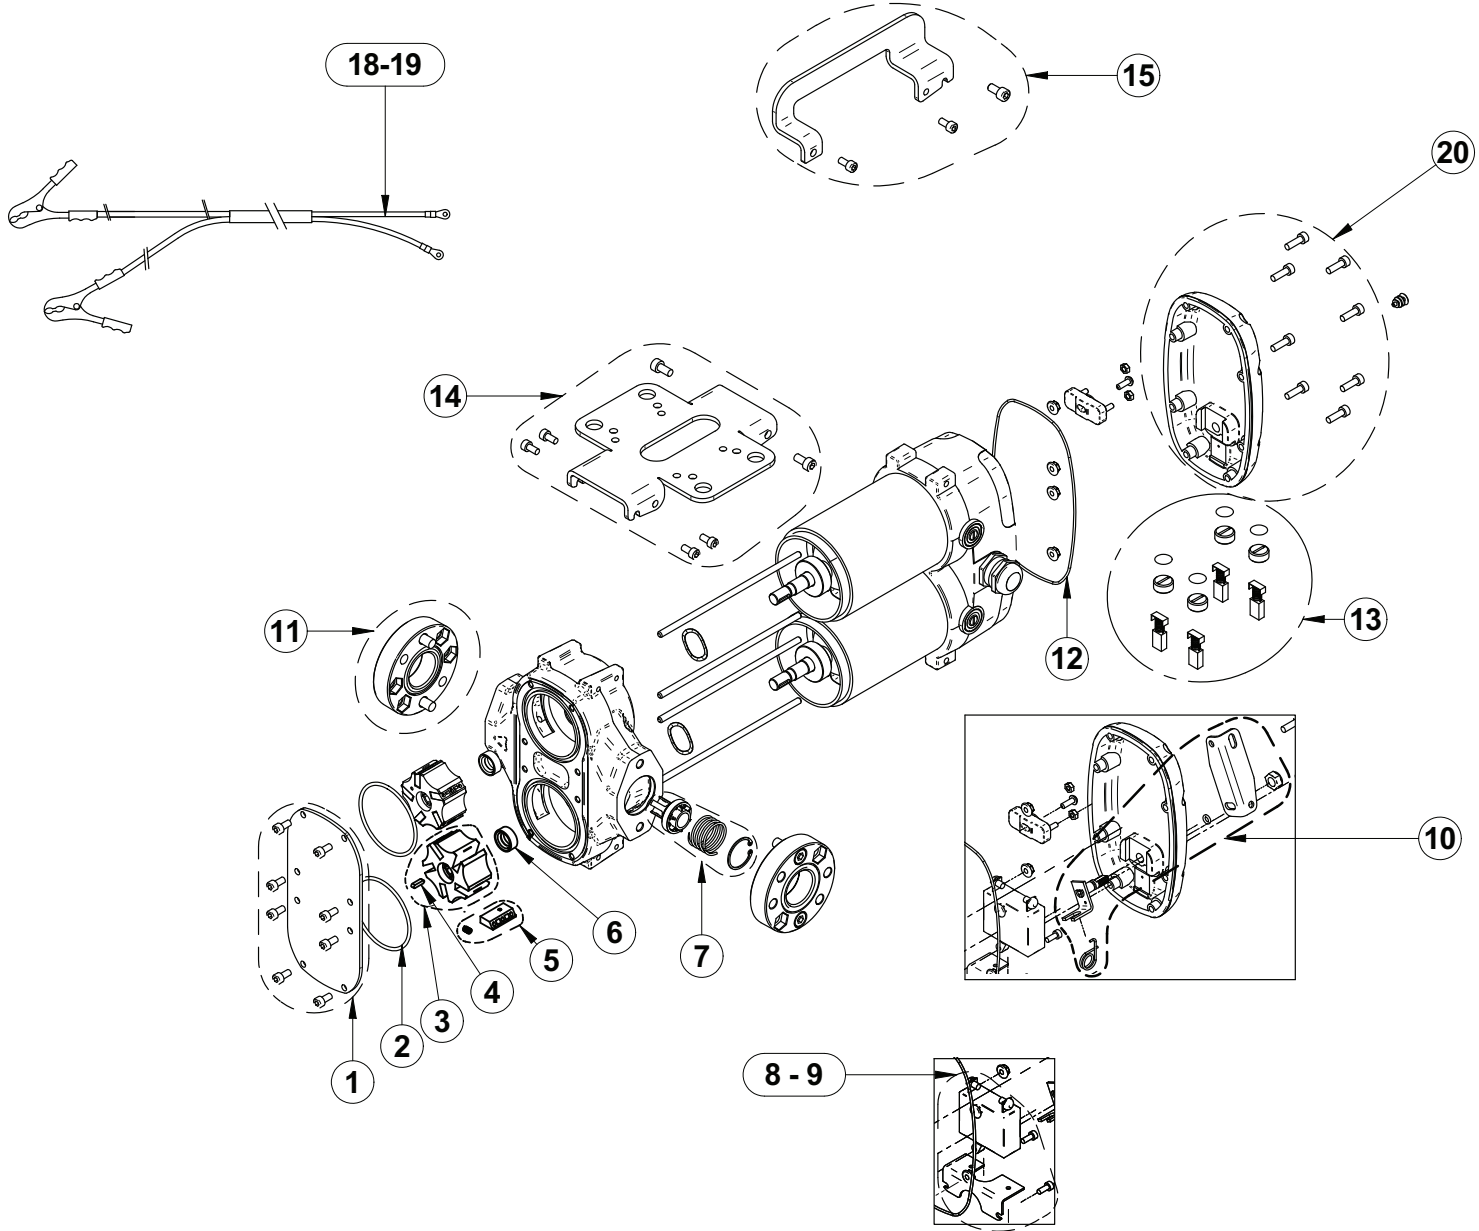

PLUS

BI-PUMP 12V C/INT S/CAVO
BI-PUMP 12V C/INT C/CAVO
BI-PUMP 24V C/INT S/CAVO
BI-PUMP 24V C/INT C/CAVO
BI-PUMP 12V/24V S/INT S/CAVO

LR_P00035

Spare Parts List cod. F00363A0A BI-PUMP 12V W\SWITCH WO\CABLE

Pos.	Material Code	Description	QT	UM	
0001	R0989300A	CHAMBER COVER KIT	1	PC	
0002	R09963000	KIT GASKET OR 3237 NBR 70 SH (10 Pcs)	1	PC	
0003	R13282000	KIT ROTOR w/KEY FOR PANTHER DC	1	PC	
0004	R13285000	KIT KEY PANTHER DC	1	PC	
0005	R11287000	KIT NR. 10 BLADES	1	PC	
0006	R10132000	SEALING RING (i. Ø11/e. Ø19/thick.7)	1	PC	
0007	R1269500A	BY-PASS VALVE BI-PUMP	1	PC	
0008	R13959000	KIT SWITCH BI-PUMP 12V	1	PC	
0010	R13962000	KIT PIN FOR SWITCH BI-PUMP	1	PC	
0011	R09180000	FLANGE KIT	1	PC	
0012	R13958000	GASKET OR 2013500 D.135 TH.2 (10 PCS)	1	PC	
0013	R14924000	KIT MOTOR BRUSHES BI-PUMP 12/24V	1	PC	
0014	R14140000	PUMP BASE KIT BI-PUMP	1	PC	
0015	F14200000	KIT HANDLE BI-PUMP	1	PC	
0018	R14334000	CABLE 2X6X2mt BI-PUMP	1	PC	
0019	R14335000	CABLE 2X6X4mt BI-PUMP	1	PC	
0020	R14991000	KIT COVER BI-PUMP W/SCREWS	1	PC	

Spare Parts List cod. F00363B0A BI-PUMP 24V W\SWITCH WO\CABLE

Pos.	Material Code	Description	QT	UM	
0001	R0989300A	CHAMBER COVER KIT	1	PC	
0002	R09963000	KIT GASKET OR 3237 NBR 70 SH (10 Pcs)	1	PC	
0003	R13282000	KIT ROTOR w/KEY FOR PANTHER DC	1	PC	
0004	R13285000	KIT KEY PANTHER DC	1	PC	
0005	R11287000	KIT NR. 10 BLADES	1	PC	
0006	R10132000	SEALING RING (i. Ø11/e. Ø19/thick.7)	1	PC	
0007	R1269500A	BY-PASS VALVE BI-PUMP	1	PC	
0009	R13965000	KIT SWITCH BI-PUMP 24V	1	PC	
0010	R13962000	KIT PIN FOR SWITCH BI-PUMP	1	PC	
0011	R09180000	FLANGE KIT	1	PC	
0012	R13958000	GASKET OR 2013500 D.135 TH.2 (10 PCS)	1	PC	
0013	R14924000	KIT MOTOR BRUSHES BI-PUMP 12/24V	1	PC	
0014	R14140000	PUMP BASE KIT BI-PUMP	1	PC	
0015	F14200000	KIT HANDLE BI-PUMP	1	PC	
0018	R14334000	CABLE 2X6X2mt BI-PUMP	1	PC	
0019	R14335000	CABLE 2X6X4mt BI-PUMP	1	PC	
0020	R14991000	KIT COVER BI-PUMP W/SCREWS	1	PC	