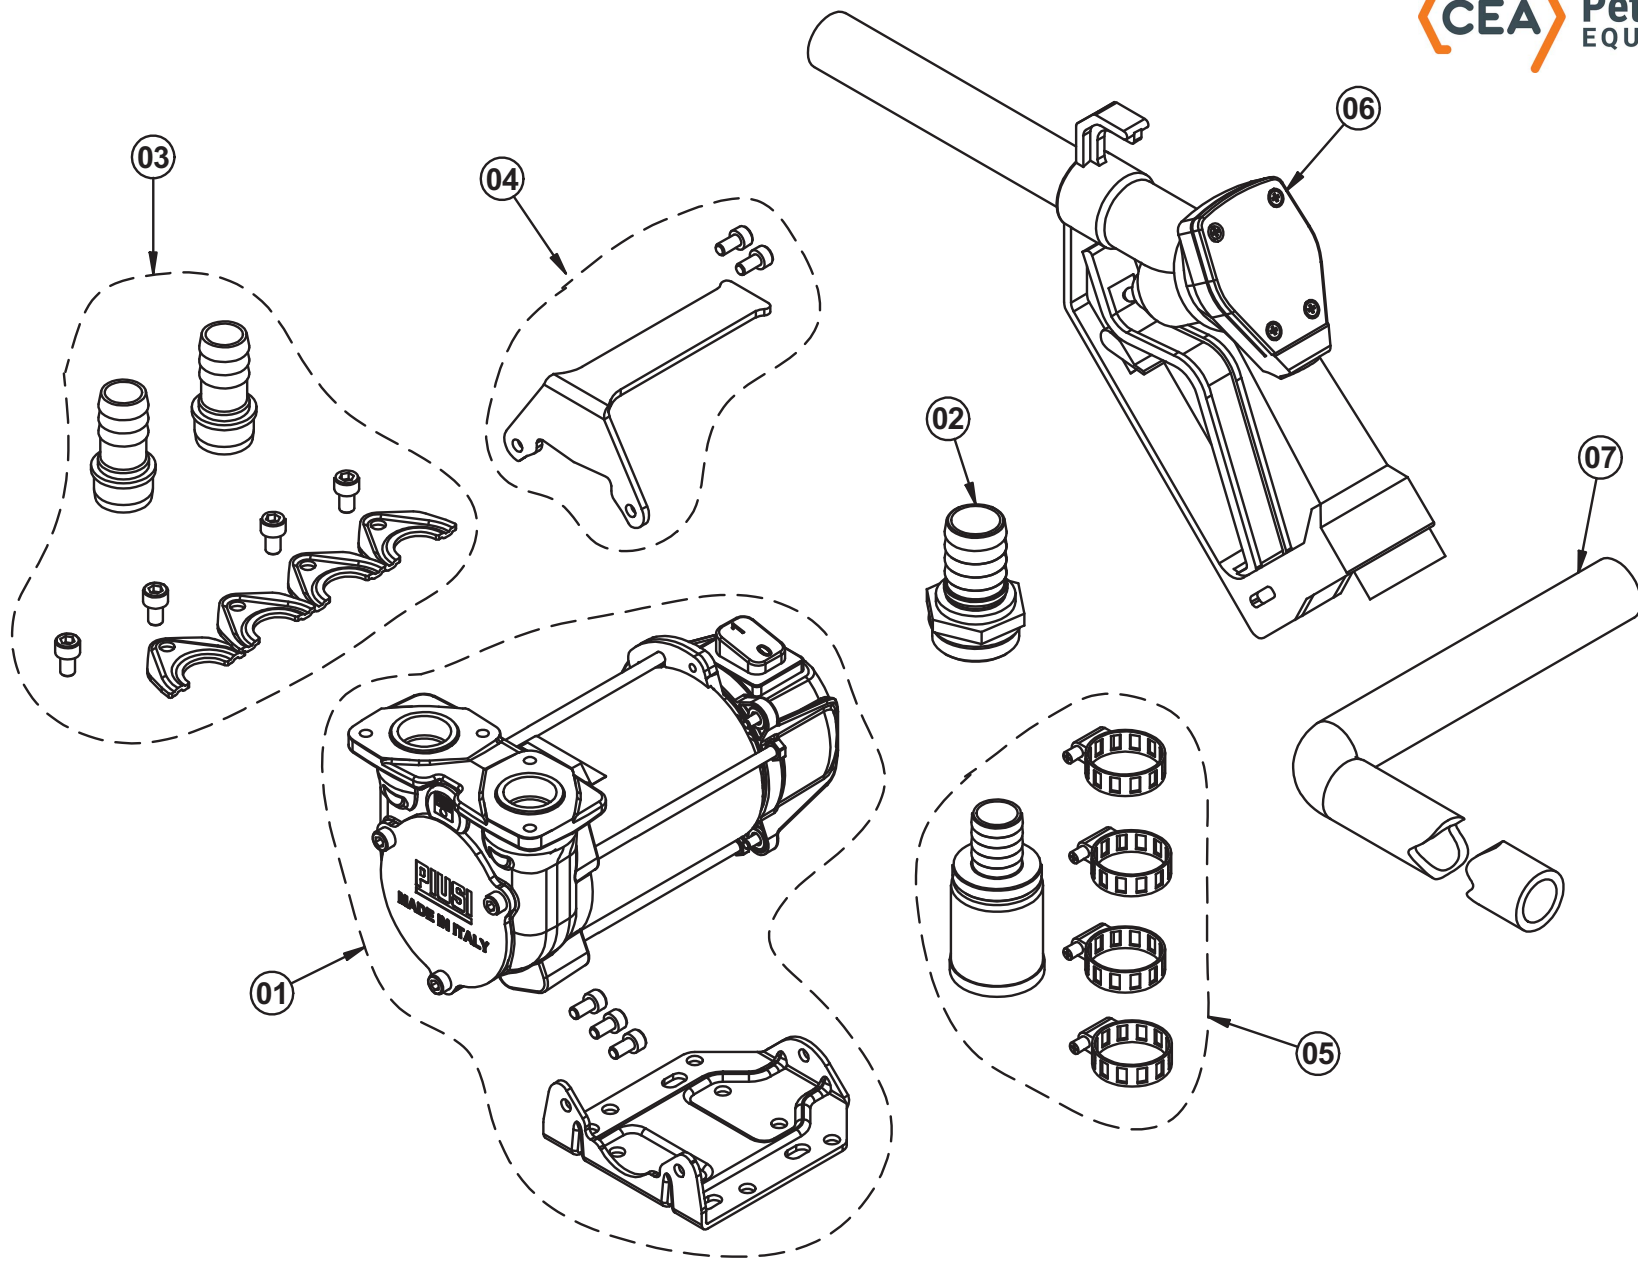

PIUSI

BATTERY KIT 3000 12-24V LR_P00052

Spare Parts List cod. F0022500C BATTERY KIT 3000/12V

| Pos. | Material Code | Description | QT | UM |
|--------|---------------|--|----|----|
| ▶ 0001 | F00342000 | BP3000 12V | 1 | PC |
| 0002 | F0775700A | HOSETAIL 1in x 20 GAS + OR - 20pcs - | 1 | PC |
| 0003 | F16172000 | LP 3/4 STRAIGHT HOSE TAIL KIT (2 pcs.)-N | 1 | PC |
| 0004 | R16175000 | KIT HANDLE | 1 | PC |
| 0005 | R16086000 | KIT FILTER WITH CLAMPS | 1 | PC |
| ▶ 0006 | F0064100A | SELF 2000 1in G NOZZLE | 1 | PC |
| 0007 | R15578000 | KIT RUBBER HOSE CARBO/LN 19x27 4mt | 1 | PC |

Spare Parts List cod. F0022600C BATTERY KIT 3000/24V

| Pos. | Material Code | Description | QT | UM |
|--------|---------------|--|----|----|
| ▶ 0001 | F00347000 | BP3000 24V | 1 | PC |
| 0002 | F0775700A | HOSETAIL 1in x 20 GAS + OR - 20pcs - | 1 | PC |
| 0003 | F16172000 | LP 3/4 STRAIGHT HOSE TAIL KIT (2 pcs.)-N | 1 | PC |
| 0004 | R16175000 | KIT HANDLE | 1 | PC |
| 0005 | R16086000 | KIT FILTER WITH CLAMPS | 1 | PC |
| ▶ 0006 | F0064100A | SELF 2000 1in G NOZZLE | 1 | PC |
| 0007 | R15578000 | KIT RUBBER HOSE CARBO/LN 19x27 4mt | 1 | PC |