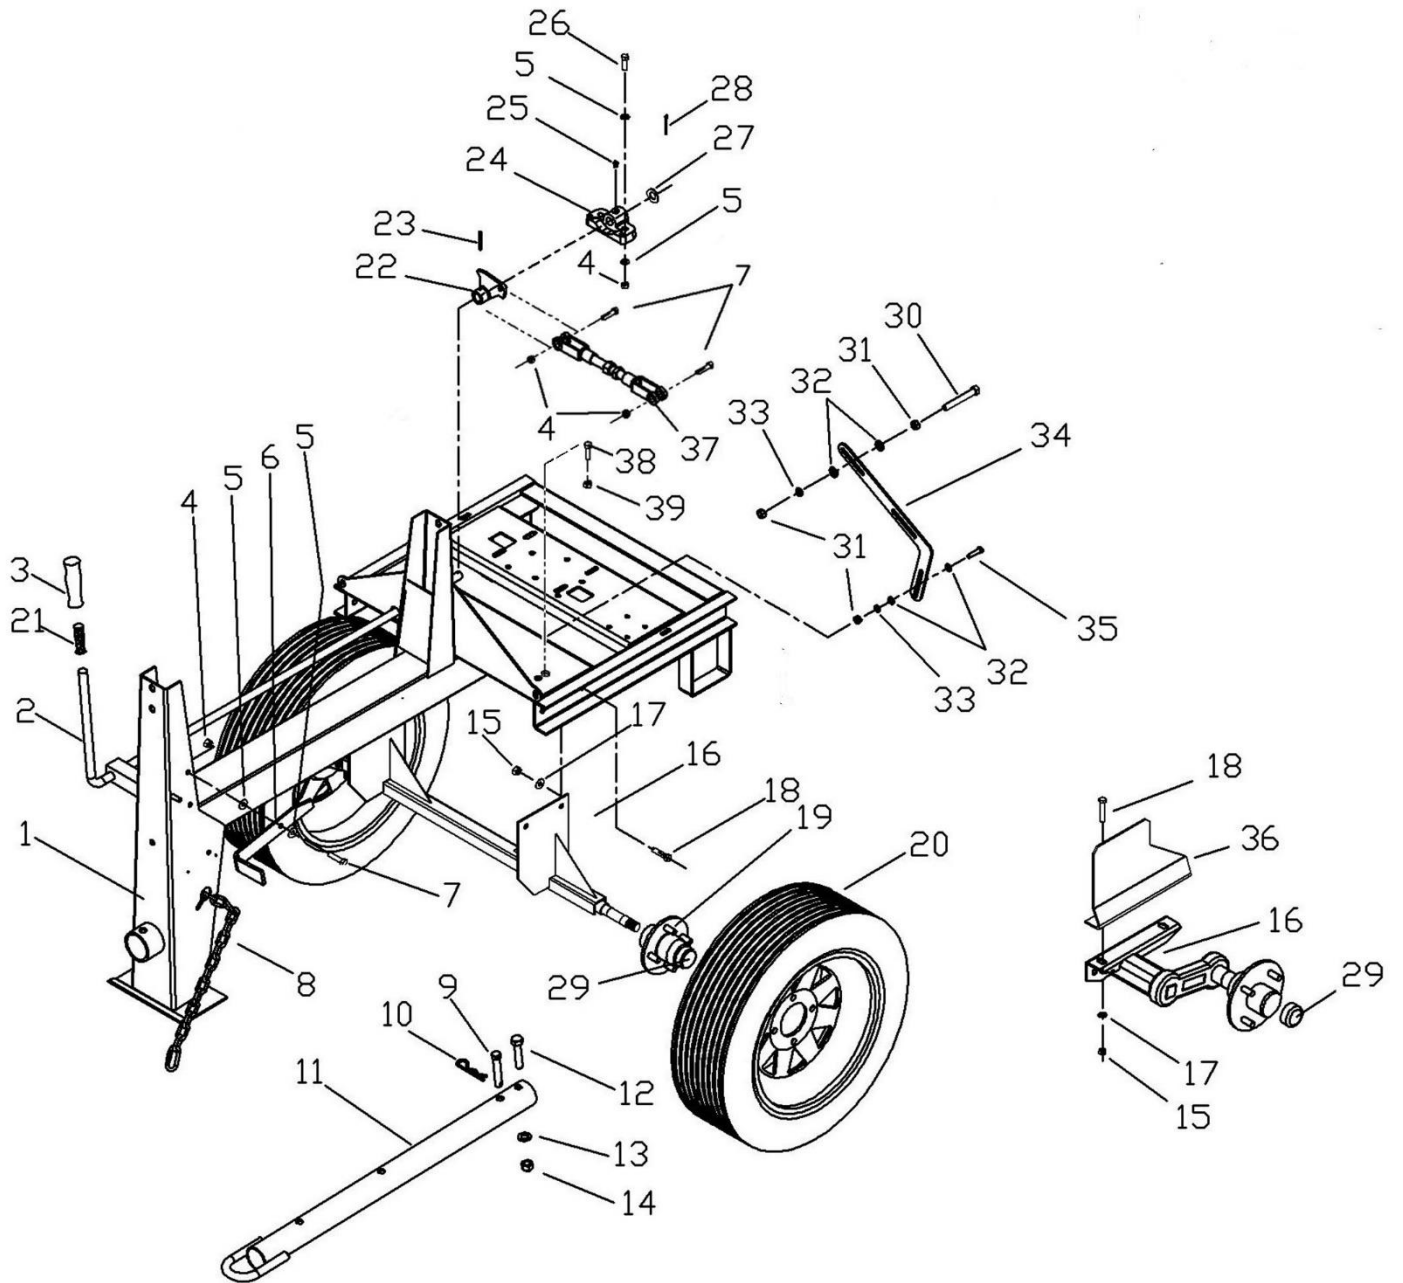

FRAME

*When ordering parts please always specify the model and serial number of the mixers as a reference.

FRAME ASSEMBLY									
#	SKU #	PART #	DESCRIPTION	6S	8S	9S	10S	PRICELIST	
1	N/A	496127	WA, FRAME 6SR-S6SR (R6)	1	*	*	*	$824.26	
1	N/A	465128	WA, FRAME 8S-S8S (R6)	*	1	*	*	$1,112.75	
1	N/A	465128-9S	WA, FRAME 9S (R6)	*	*	1	*	$1,121.90	
1	N/A	464925	WA, FRAME 10S/S10S (R6)	*	*	*	1	$1,121.90	
2	N/A	496206	LEVER, 8P/6SR-S6SR (R3)	1	*	*	*	$28.62	
2	N/A	496209	LEVER, 8S-S8S (R4)	*	1	*	*	$24.04	
2	N/A	496209-9S	LEVER, 9S (R4)	*	*	1	*	$25.00	
2	N/A	496319	LEVER, 6PR/10S-S10S (R4)	*	*	*	1	$29.76	
3	0000RF01RJ	139350	CONTROL & DUMPING HANDLE GRIPS - 139350 - T166 (ROUND)	1	1	1	1	$10.00	
4	TCCS038GAL	227830	HEX LOCK NUT 3/8" - 227830 - T114 - C142	3	3	3	3	$1.25	
5	RNPX038GAL	174986	PLAIN WASHER 3/8" - T112 - C139 - 174986 - 701032	6	6	6	6	$1.08	
6	N/A	496244	DRUM LOCK, LATCH 4S-S10S (R1)	1	1	1	1	$13.74	
7	TOCD038112	226230	HEX BOLT 3/8" X 1-1/2" - T176 - C141 - 226230	1	1	1	1	$1.25	
8	CAD3516GAL	701012	5/16 SAFETY CHAIN W/ OVAL SNAPS T501 - 609686 - 701012	1	1	1	1	$35.00	
9*	0000CR01LZ	702078	TOWING HITCH, LOCK PIN 3/4" - T121 - C169 - 496088 - 702078	1	1	1	1	$10.00	
9	TOFD058312-A	701031	TOWING HITCH, LOCK PIN 5/8" - T121-1 - 701031	1	1	1	1	$10.00	
10	0111SR01LZ	134955	3/6" COTTER PIN CP-85H - SR00036EXT - T110 - 134955	1	1	1	1	$1.08	
11*	0000CO01LZ	702056	PINTLE HITCH HORIZONTAL HOLE - T118 - 702056 - C192 (OBSOLETE)	1	1	1	1	$80.00	
11	0000CO03LZ	702069	PINTLE HITCH VERTICAL HOLE - 702069 - T118 - C193	1	1	1	1	$80.00	
11*	0000CO02LZ	702060	2" BALL HITCH HORIZONTAL HOLE - 702060 - T119 - C197 (OBSOLETE)	1	1	1	1	$80.00	
11	0000CO04LZ	702070	2" BALL HITCH VERTICAL HOLE - 702070 - T119	1	1	1	1	$80.00	
12*	TOFD034312	226272	TOWING HITCH, HEX HEAD SCREW 3/4" X 3-1/2" - T122 - C148 - 226272	1	1	1	1	$3.00	
12	TOFD058312	701035	TOWING HITCH, HEX HEAD SCREW 5/8" X 3-1/2" - T122-1 - 701035	1	1	1	1	$3.00	
13*	RNRX034GAL	174510	TOWING HITCH, SPRING WASHER 3/4" - 174510 - T123	1	1	1	1	$3.00	
13	RNRX058GAL	701032	TOWING HITCH, SPRING WASHER 5/8" - T123-1 - 701032	1	1	1	1	$3.00	
14*	TCFN034GAL	701028	TOWING HITCH, HEX NUT, 3/4 NF - 701028 - T124 - C179 (2018)	1	1	1	1	$5.00	
14	TCFN058GAL	701033	TOWING HITCH, HEX NUT, 5/8 NF - T124-1 - 701033	1	1	1	1	$5.00	
15	TCCS012GAL	227854	HEX LOCK NUT 1/2" - T106 - 227854 - C304	4	4	4	4	$1.25	
16	0200CO06RD	464961	AXLE ASSEMBLY 6S-10S (AXLE W/HUBS) - 464961	1	1	1	1	$500.00	
16	N/A	702096	AXLE (NO HUBS) 6SR-10SR S# AFTER JUNE 09,2014	1	1	1	1	$250.00	
16*	DXA T1744440	607916	TORSION AXLE UPGRADE 6S-10S (OPTIONAL)	OPT	OPT	OPT	OPT	$600.00	
17	RNPX012GAL	174470	PLAIN WASHER 1/2" - T105 - C172 - 174470 (GALVANIZED)	4	4	4	4	$2.12	
18	TOCD012134	226660	HEX BOLT HD 1/2" X 1 3/4" - T189 - 226660	4	4	4	4	$3.00	
19	0200KI03RD	702071	WHEEL HUB ASSEY W/ 1" BRG L44643 & DUST CAP - 702071 - T129-1	2	2	2	2	$75.00	
20	0000CO02RD	431063	WHEEL & TIRE ASSY 4.8 X 12" - T137-12 - C137- 431063	2	2	*	*	$95.00	
20	0000CO01RD	431081	WHEEL & TIRE ASSY 16S-80 R13" - T137 - 431081 - C136	*	*	2	2	$115.00	
21	0000RF02TQ	701023	ENGAGEMENT HANDLE CHILD HAND GRIP - T414 - 701023	1	1	1	1	$3.33	
22	0220FG02AC	496049	LEVER ARM, 6SR-S12S/MM12G (R3) LEVER ARM - T684 - 496049	1	1	1	1	$17.63	
23	00PE056112	135282	PIN SPR SL STD 5/16 X 1 - 1/2" - 135282 - T683	1	1	1	1	$1.70	
24	0220FG01AC	496048	BRACKET, LEVER 6SR-12S/MM12G (R2) - 496048 - T682	1	1	1	1	$45.79	
25	0000GRH200	110680	FTG, GREASE ST 1/8 NPT - 110680 - C155	1	1	1	1	$2.50	
26	TOCD038200	226250	HEX BOLT HD, GR5 3/8" X 2" - 226250 - T145- C158	2	2	2	2	$1.25	
27	RNPX034GAL	174996	PLAIN WASHER 3/4" X 1-1/2 - 174996 - T108 - 248277	1	1	1	1	$3.02	
28	SC18112NOR	135810	PIN COTTER, 1/8 X 1-1/2 - 135810 - 135790 - T135	1	1	1	1	$1.08	
29	0000RF10RD	702087	DUST CAP FOR WHEEL HUBS 1.98" (NEW) - 702087 - T136-1 - 464804	2	2	2	2	$8.00	
30	TOCD056300	701009	HEX BOLT HD 5/16" X 3" - 701009 - T201	2	2	2	2	$1.08	
31	TCCN056GAL	227820	HEX NUT 5/16" - 227820	6	6	6	6	$1.08	
32	RNPX056GAL	174990	PLAIN WASHER, 5/16 ID X 3/4 OD FL ZP - 174990	8	8	8	8	$1.08	
33	RNRX056GAL	176220	SPRING WASHER, 5/16" - 176220	4	4	4	4	$1.08	
34	N/A	464933	GUIDE, BELT 6SR-12S (R2)	1	1	1	1	$14.43	
35	TOCD056100	225980	HEX BOLT, 5/16-18 X 1 HX GR2 CP NC - 225980	2	2	2	2	$1.25	
36	N/A	496204	AXLE BRACKET FOR 6S-10S-TORSION AXLE BRACKET LEFT & RIGHT	OPT	OPT	OPT	OPT	$24.04	
37	N/A	119225	TURNBUCKLE INCLUDES YOKES (OLD STYLE)	1	1	1	1	$35.00	
37	N/A	119225-A	TURNBUCKLE INCLUDE YOKES (NEW STYLE)	1	1	1	1	$35.00	
38	TOCD012300	226711	HEX BOLT HD 1/2" X 3" - 226711 - T481	1	1	1	1	$3.00	
39	TCCS012GAL	227854	HEX LOCK NUT 1/2" - T106 - 227854 - C304	1	1	1	1	$1.25