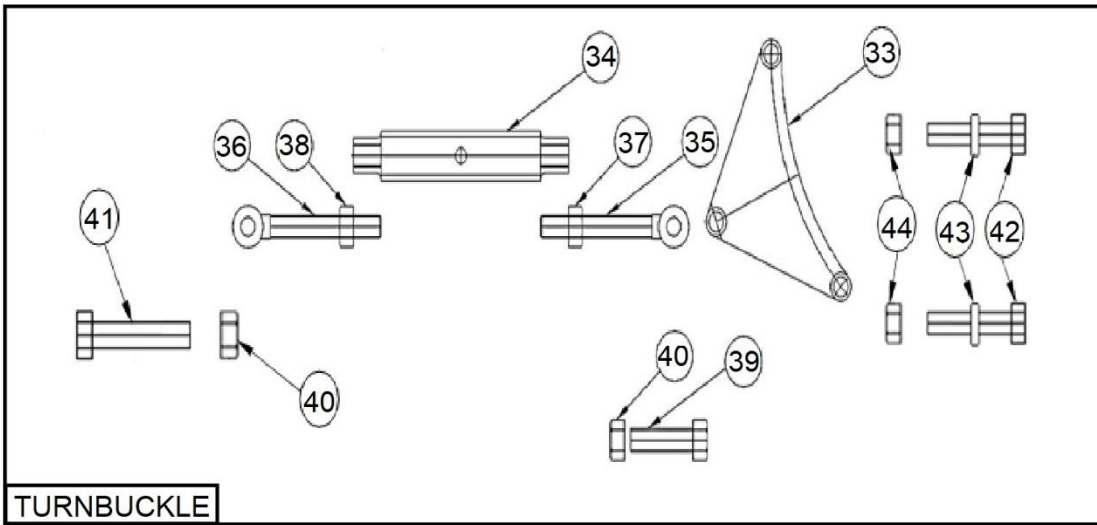

GEARBOX (AFTER 2019)

2019 GEARBOX								
#	SKU #	PART #	DESCRIPTION	6S	8S	9S	10S	PRICELIST
1	N/A	702128	GEARBOX CASING - FRONT ALL MODELS (NEW GEARBOX)	1	1	1	1	$200.00
2	N/A	702129	GEARBOX CASING - BACK ALL MODELS (NEW GEARBOX)	1	1	1	1	$200.00
3	N/A	702130	GEARBOX LIQUID GASKET (ALL MODELS)	1	1	1	1	$30.00
4	N/A	702131	OUTPUT BEARING (NEW GEARBOX)	2	2	2	2	$45.00
5	N/A	702132	OUTUPT SPACER (NEW GEARBOX)	1	1	1	1	$12.00
6	N/A	702133	OUTPUT GEAR Z65 (NEW GEARBOX)	1	1	1	1	$158.66
7	N/A	702134	OUTPUT HUB (NEW GEARBOX)	1	1	1	1	$84.62
8	N/A	702135	OUTPUT KEY (NEW GEARBOX)	1	1	1	1	$1.75
9	N/A	702136	OUTPUT HUB END COVER DAI.47 (NEW GEARBOX)	1	1	1	1	$20.00
10	N/A	702137	GEARBOX FRONT CASING END COVER DAI. 110 (NEW GEARBOX)	1	1	1	1	$18.00
11	N/A	702138	OUTPUT OILSEAL 75X100X10 (NEW GEARBOX)	1	1	1	1	$15.00
12	N/A	702139	INTERMEDIATE END COVER DAI. 62 (NEW GEARBOX)	2	2	2	2	$18.00
13	N/A	702140	INTERMEDIATE BEARING -6306 (NEW GEARBOX)	2	2	2	2	$26.00
14	N/A	702141	INTERMEDIATE PINION Z13 (NEW GEARBOX)	1	1	1	1	$38.08
15	N/A	702142	INTERMEDIATE KEY - W 10 X L 27 (NEW GEARBOX)	1	1	1	1	$1.75
16	N/A	702143	INTERMEDIATE GEAR Z70 (NEW GEARBOX)	1	1	1	1	$48.66
17	N/A	702144	INPUT END COVER DAI. 52 (NEW GEARBOX)	1	1	1	1	$18.00
18	N/A	702145	INPUT BEARINGS - 30305 (NEW GEARBOX)	2	2	2	2	$30.00
19	N/A	702146	INPUT PINION Z14 (NEW GEARBOX)	1	1	1	1	$29.62
20	N/A	702147	INPUT BEARINGS LOADING SPACER (NEW GEARBOX)	1	1	1	1	$12.00
21	N/A	702148	CIRCLIP B62 HEAVY (NEW GEARBOX)	1	1	1	1	$1.08
22	N/A	702149	INPUT OILSEAL - 25 X 62 X 10 (NEW GEARBOX)	1	1	1	1	$12.00
23	N/A	702150	INPUT PINION KEY - 3/16 X 3/16 X L55 (NEW GEARBOX)	1	1	1	1	$1.75
24	N/A	702151	HEX BOLTS - M8X35 (NEW GEARBOX)	6	6	6	6	$2.00
25	N/A	702152	STUDS - M8 X 57 (NEW GEARBOX)	2	2	2	2	$2.50
26	N/A	702153	HEX NUTS -M8 X 35 (NEW GEARBOX)	10	10	10	10	$2.00
27	N/A	702154	SPRING WASHER - M8 (NEW GEARBOX)	8	8	8	8	$2.00
28	N/A	702155	ALLEN HEAD DRAIN PLUG 3/8 BSP (NEW GEARBOX)	1	1	1	1	$1.75
29	N/A	702156	HEX HEAD PLUG 3/8 BSP (NEW GEARBOX)	1	1	1	1	$2.00
30	N/A	702157	SIGHT GLASS 3/8 BSP (NEW GEARBOX)	1	1	1	1	$20.00
31	N/A	702158	BREATHER PLUG 3/8 BSP (NEW GEARBOX)	1	1	1	1	$19.00
32	N/A	702159	STICKER- FILL OIL (NEW GEARBOX)	1	1	1	1	$5.00
33	N/A	702160	BRACKET PLATES FOR TORQUE ARM (NEW GEARBOX)	2	2	2	2	$12.00
34	N/A	702161	TURNBUCKLE (NEW GEARBOX)	1	1	1	1	$43.40
35	N/A	702162	TORQUE ARM - RIGHT HAND - M12 (NEW GEARBOX)	1	1	1	1	$3.00
36	N/A	702163	TORQUE ARM - LEFT HAND - M13 (NEW GEARBOX)	1	1	1	1	$3.00
37	N/A	702164	HEX NUT - RIGHT HAND - M12 (NEW GEARBOX)	1	1	1	1	$3.00
38	N/A	702165	HEX NUT - LEFT HAND - M12 (NEW GEARBOX)	1	1	1	1	$3.00
39	TOCD038112	226230	HEX BOLT 3/8" X 1-1/2" - T176 - C141 - 226230	1	1	1	1	$1.25
40	TCCS038GAL	227830	HEX LOCK NUT 3/8" - 227830 - T114 - C142	2	2	2	2	$1.25
41	TOCD038200	226250	HEX BOLT HD, GR5 3/8" X 2" - 226250 - T145- C158	1	1	1	1	$1.25
42	TOCD056200	701022	BOLT, HEX HD, 5/16 X 2" - 701022	2	2	2	2	$1.25
43	RNRX056GAL	176220	SPRING WASHER, 5/16" - 176220	2	2	2	2	$1.08
44	TCCN056GAL	227820	HEX NUT 5/16" - 227820	2	2	2	2	$1.08
*	N/A	119225-A	TURNBUCKLE INCLUDE YOKES (NEW STYLE)	1	1	1	1	$35.00
*	N/A	496645-A	NEW GEARBOX ASSEY W/ CONN. ROD & LINK LEVER AFTER 2018	1	1	1	1	$630.00