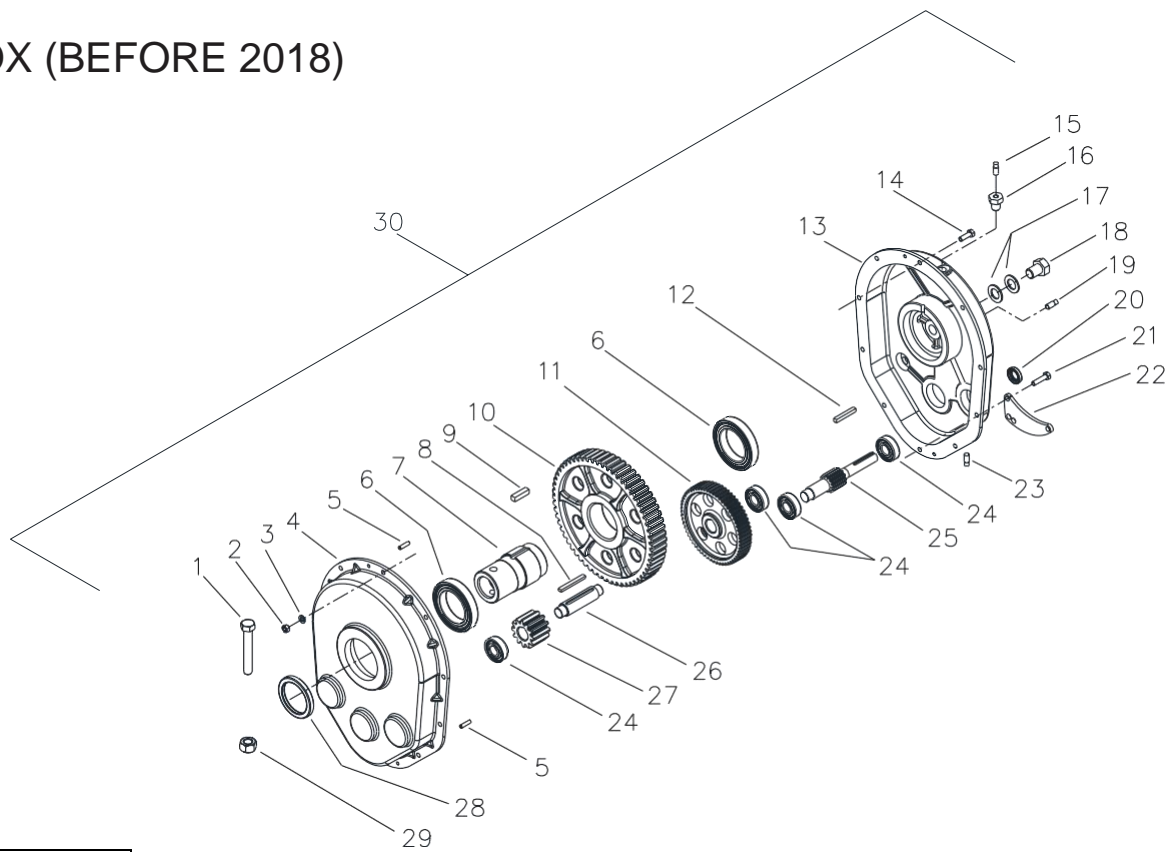

GEARBOX (BEFORE 2018)

2018 GEARBOX								
#	SKU #	PART #	DESCRIPTION	6S	8S	9S	10S	PRICELIST
1	TOCD012300	226711	HEX BOLT HD 1/2" X 3" - 226711 - T481	1	1	1	1	$3.00
2	TCCN056GAL	227820	HEX NUT 5/16" - 227820	10	10	10	10	$1.08
3	RNRX056GAL	176220	SPRING WASHER, 5/16" - 176220	10	10	10	10	$1.08
4	N/A	496320	CASE G.R. FRONT HALF OLD STYLE (R4)	1	1	1	1	$200.00
5	N/A	135470	PIN, SPR 1/4 X 5/8	2	2	2	2	$1.08
6	N/A	110105	BRG, BALL 6013-2RS - 110105	2	2	2	2	$47.70
7	N/A	496642	SLEEVE, G.R. (R1)	1	1	1	1	$111.05
8	N/A	432290	KEY 1/4 X 2-1/2 (R2)	1	1	1	1	$1.25
9	N/A	432150	KEY 3/8 X 1.38	1	1	1	1	$1.25
10	N/A	496641	GEAR GR 60T 6DP (10 DIA)	1	1	1	1	$228.96
11	N/A	496322	GEAR G.R. 60T, 10DP (6" DIA)	1	1	1	1	$164.85
12	N/A	432050	KEY 3/16 X 1-5/8	1	1	1	1	$1.25
13	N/A	496640	CASE G.R. REAR HALF (R1)	1	1	1	1	$200.34
14	TOCD056100	225980	HEX BOLT, 5/16-18 X 1 HX GR2 CP NC - 225980	8	8	8	8	$1.25
15	N/A	110550	GEARBOX BREATHER - 110550	1	1	1	1	$2.12
16	N/A	187411	BUSHING, RDCR BLK 3/8 X 1/8 NPT	1	1	1	1	$12.30
17	RNPX034GAL	174996	PLAIN WASHER 3/4" X 1-1/2 - 174996 - T108 - 248277	2	2	2	2	$3.02
18	TOCD034100	227236	HEX BOLT 3/4 X 1 - 227236	1	1	1	1	$1.25
19	N/A	185630	PLUG, 3/8 NPT PIPE BLACK	1	1	1	1	$2.12
20	199380	199381	SEAL, OIL C/R 7440 - 199381	1	1	1	1	$3.18
21	N/A	225990	BOLT, HEXHD PL 5/16UNC X1 1/4	2	2	2	2	$1.08
22	N/A	496045	LINK GR LEVER, 4S-S12S (R2) FOR OLD STYLE GEARBOX	1	1	1	1	$9.16
23	N/A	185632	PLUG, PIPE, MAGNETIC 3/8 NPT	1	1	1	1	$9.33
24	0000BA6204	110410	BRG, BALL 6204 - 110410	4	4	4	4	$10.18
25	N/A	496324	SHAFT PINION G.R. 12T 10 DP	1	1	1	1	$100.74
26	N/A	496131	SHAFT G.R. PINION (R4)	1	1	1	1	$61.82
27	N/A	496333	PINION GR 12T, 6DP (2" DIA)	1	1	1	1	$57.24
28	N/A	199491	SEAL OIL C/R 24897	1	1	1	1	$5.94
29	TCCS012GAL	227854	HEX LOCK NUT 1/2" - T106 - 227854 - C304	1	1	1	1	$1.25
30	N/A	496645	*DISCONTINUED* - GEAR REDUCER OLD STYLE (OVAL SHAPED)	1	1	1	1	$630.00