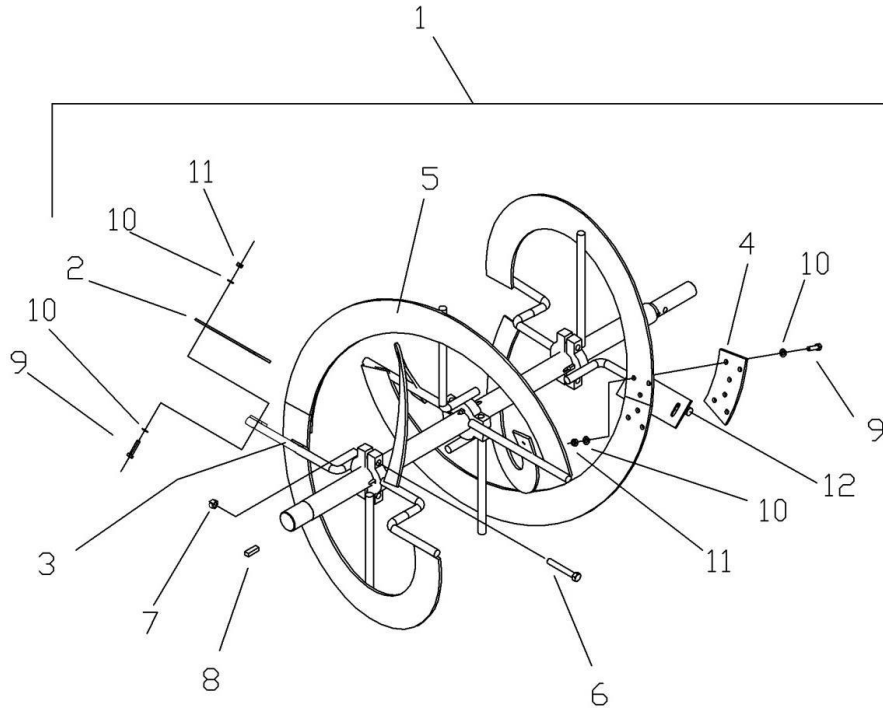

SPIRAL

SPIRAL ASSEMBLY								
#	SKU #	PART #	DESCRIPTION	6S	8S	9S	10S	PRICELIST
1	N/A	702015	KIT ASSEY SPIRAL 4S/6S W/ MAIN SHAFT (FOR UNITS PRIOR FEB 12,2013)	1	*	*	*	$528.00
1	N/A	702016	KIT ASSEY SPIRAL 8S W/ MAIN SHAFT (FOR UNITS PRIOR FEB 12,2013)	*	1	*	*	$544.00
1	N/A	702017	KIT ASSEY SPIRAL 10S W/ MAIN SHAFT (FOR UNITS PRIOR FEB 12,2013)	*	*	*	1	$576.00
2	N/A	465680	SCRAPER, SPIRAL 4S/6SR (R2)	2	*	*	*	$9.61
2	N/A	496242	SCRAPER, S8S-S16SH SPIRAL (R3) & MM12/MM12G	*	2	2	2	$15.57
3	1001RE02ED	702019	ARM BRACKET RIGHT S4S - S6SR - 702019	1	*	*	*	$36.69
3	1006RE02ED	702021	ARM BRACKET RIGHT S8S - S10S - 702021	*	1	1	1	$36.69
4	N/A	702022	SPIRAL LINK 4S - 6SR	2	*	*	*	$20.46
4	N/A	702023	SPIRAL LINK 8S - 10S	*	2	2	2	$20.46
5	1001ES01ED	465001	SPIRAL ASSEY 6S (W/O SHAFT) (AFTER FEBRUARY 12, 2013) - 465001	1	*	*	*	$432.00
5	1006ES01ED	465002	SPIRAL ASSEY 8S (W/O SHAFT) (AFTER FEBRUARY 12, 2013) - 465002	*	1	*	*	$446.40
5	1009ES01ED	465003	SPIRAL ASSEY 10S (W/O SHAFT) (AFTER FEBRUARY 12, 2013) - 465003	*	*	*	1	$475.20
6	TOCD012300	226711	HEX BOLT HD 1/2" X 3" - 226711 - T481	6	6	6	6	$3.00
7	TCCS012GAL	227854	HEX LOCK NUT 1/2" - T106 - 227854 - C304	6	6	6	6	$1.25
8	1000CC01ED	701013	KEY 3/8" X 1-3/4" - T572 - 701013	4	4	4	4	$1.25
9	TOCD038114	226220	HEX BOLT HD, 3/8 X 1-1/4 HX GR5 - 226220 - 134990	14	18	18	18	$1.25
10	RNPX038GAL	174986	PLAIN WASHER 3/8" - T112 - C139 - 174986 - 701032	28	36	36	36	$1.08
11	TCCS038GAL	227830	HEX LOCK NUT 3/8" - 227830 - T114 - C142	14	18	18	18	$1.25
12	1001RE01ED	702018	ARM BRACKET LEFT S4S-S6S - 702018	1	*	*	*	$36.69
12	1006RE01ED	702020	ARM BRACKET, LEFT 8S - 10S - 702020	*	1	2	1	$36.69

*When ordering parts please always specify the model and serial number of the mixers as a reference.