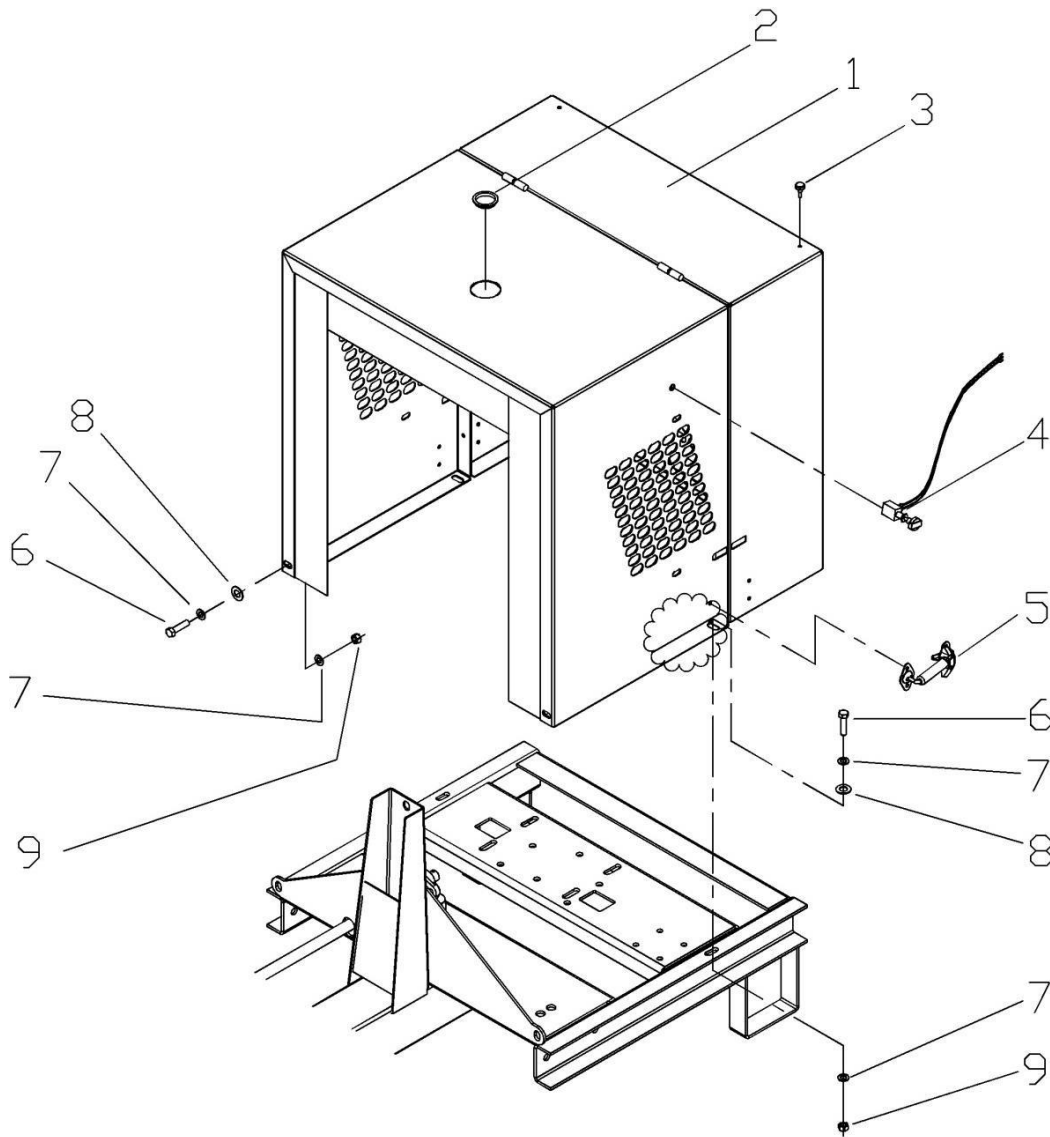

HOOD

SHROUD ASSEY								
#	SKU #	PART #	DESCRIPTION	6S	8S	9S	10S	PRICELIST
1	N/A	702118	NEW BOXED HOOD 6S-10S S# 3A9S23M12F1168001 FROM 2014 - 464978	1	1	1	1	$500.00
1	N/A	464978	OLD HOOD SHROUND 6S-10S (DISCONTINUED)	1	1	1	1	$500.00
2	1000RF01GA	701008	PLUG 2" SNAP IN - 701008 - 174141 - 317333	1	1	1	1	$1.08
3	0000RF01GA	201544	RUBBER SCREW 1/4" FOR SHROUD - T158 - C159 - 201544	4	4	4	4	$3.15
4	1000KI04GA	701007	ENGINE KILL SWITCH ASSEY RED (WITH HARNESS) 701007 - T193	1	1	1	1	$29.00
4	0200KI01GA	112500	ENGINE N.O KILL SWITCH RED (NO HARNESS) - 816769AS - 112500 - T195-1	1	1	1	1	$18.00
5	0000RF02GA	701004	SHROUD HOOK ASSEMBLY - T160 - C161 - 701004 - 201543	2	2	2	2	$9.00
6	TOCD038112	226230	HEX BOLT 3/8" X 1-1/2" - T176 - C141 - 226230	4	4	4	4	$1.25
7	RNPX038GAL	174986	PLAIN WASHER 3/8" - T112 - C139 - 174986 - 701032	8	8	8	8	$1.08
8	RNPX012GAL	174470	PLAIN WASHER 1/2" - T105 - C172 - 174470 (GALVANIZED)	4	4	4	4	$2.12
9	TCCS038GAL	227830	HEX LOCK NUT 3/8" - 227830 - T114 - C142	4	4	4	4	$1.25