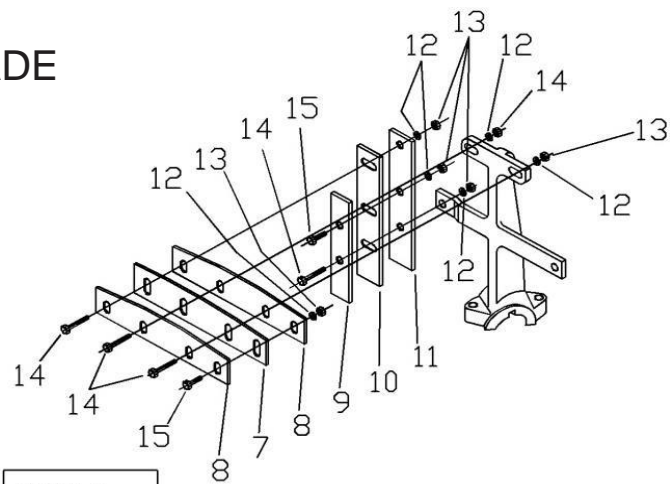

RUBBER BLADE KIT