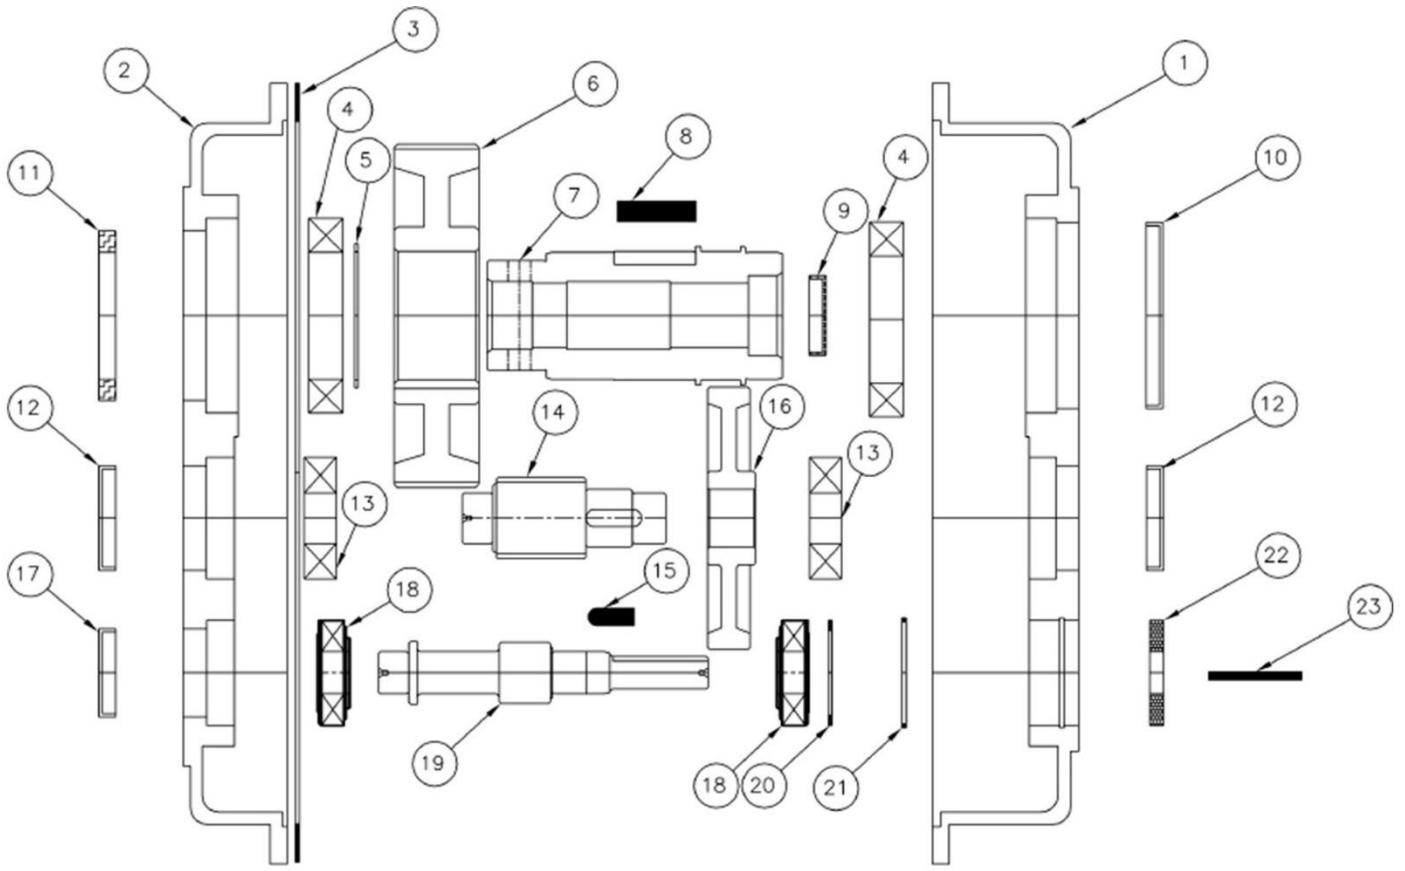

GEARBOX (AFTER 2019)

2019 GEARBOX								
#	SKU #	PART #	DESCRIPTION	6S	8S	9S	10S	PRICELIST
1	N/A	702128	GEARBOX CASING - FRONT ALL MODELS (NEW GEARBOX)	1	1	1	1	$200.00
2	N/A	702129	GEARBOX CASING - BACK ALL MODELS (NEW GEARBOX)	1	1	1	1	$200.00
3	N/A	702130	GEARBOX LIQUID GASKET (ALL MODELS)	1	1	1	1	$30.00
4	N/A	702131	OUTPUT BEARING (NEW GEARBOX)	2	2	2	2	$45.00
5	N/A	702132	OUTUPT SPACER (NEW GEARBOX)	1	1	1	1	$12.00
6	N/A	702133	OUTPUT GEAR Z65 (NEW GEARBOX)	1	1	1	1	$158.66
7	N/A	702134	OUTPUT HUB (NEW GEARBOX)	1	1	1	1	$84.62
8	N/A	702135	OUTPUT KEY (NEW GEARBOX)	1	1	1	1	$1.75
9	N/A	702136	OUTPUT HUB END COVER DAI.47 (NEW GEARBOX)	1	1	1	1	$20.00
10	N/A	702137	GEARBOX FRONT CASING END COVER DAI. 110 (NEW GEARBOX)	1	1	1	1	$18.00
11	N/A	702138	OUTPUT OILSEAL 75X100X10 (NEW GEARBOX)	1	1	1	1	$15.00
12	N/A	702139	INTERMEDIATE END COVER DAI. 62 (NEW GEARBOX)	2	2	2	2	$18.00
13	N/A	702140	INTERMEDIATE BEARING -6306 (NEW GEARBOX)	2	2	2	2	$26.00
14	N/A	702141	INTERMEDIATE PINION Z13 (NEW GEARBOX)	1	1	1	1	$38.08
15	N/A	702142	INTERMEDIATE KEY - W 10 X L 27 (NEW GEARBOX)	1	1	1	1	$1.75
16	N/A	702143	INTERMEDIATE GEAR Z70 (NEW GEARBOX)	1	1	1	1	$48.66
17	N/A	702144	INPUT END COVER DAI. 52 (NEW GEARBOX)	1	1	1	1	$18.00
18	N/A	702145	INPUT BEARINGS - 30305 (NEW GEARBOX)	2	2	2	2	$30.00
19	N/A	702146	INPUT PINION Z14 (NEW GEARBOX)	1	1	1	1	$29.62
20	N/A	702147	INPUT BEARINGS LOADING SPACER (NEW GEARBOX)	1	1	1	1	$12.00
21	N/A	702148	CIRCLIP B62 HEAVY (NEW GEARBOX)	1	1	1	1	$1.08
22	N/A	702149	INPUT OILSEAL - 25 X 62 X 10 (NEW GEARBOX)	1	1	1	1	$12.00
23	N/A	702150	INPUT PINION KEY - 3/16 X 3/16 X L55 (NEW GEARBOX)	1	1	1	1	$1.75
24	N/A	702151	HEX BOLTS - M8X35 (NEW GEARBOX)	6	6	6	6	$2.00
25	N/A	702152	STUDS - M8 X 57 (NEW GEARBOX)	2	2	2	2	$2.50
26	N/A	702153	HEX NUTS -M8 X 35 (NEW GEARBOX)	10	10	10	10	$2.00
27	N/A	702154	SPRING WASHER - M8 (NEW GEARBOX)	8	8	8	8	$2.00
28	N/A	702155	ALLEN HEAD DRAIN PLUG 3/8 BSP (NEW GEARBOX)	1	1	1	1	$1.75
29	N/A	702156	HEX HEAD PLUG 3/8 BSP (NEW GEARBOX)	1	1	1	1	$2.00
30	N/A	702157	SIGHT GLASS 3/8 BSP (NEW GEARBOX)	1	1	1	1	$20.00
31	N/A	702158	BREATHER PLUG 3/8 BSP (NEW GEARBOX)	1	1	1	1	$19.00
32	N/A	702159	STICKER- FILL OIL (NEW GEARBOX)	1	1	1	1	$5.00
33	N/A	702160	BRACKET PLATES FOR TORQUE ARM (NEW GEARBOX)	2	2	2	2	$12.00
34	N/A	702161	TURNBUCKLE (NEW GEARBOX)	1	1	1	1	$43.40
35	N/A	702162	TORQUE ARM - RIGHT HAND - M12 (NEW GEARBOX)	1	1	1	1	$3.00
36	N/A	702163	TORQUE ARM - LEFT HAND - M13 (NEW GEARBOX)	1	1	1	1	$3.00
37	N/A	702164	HEX NUT - RIGHT HAND - M12 (NEW GEARBOX)	1	1	1	1	$3.00
38	N/A	702165	HEX NUT - LEFT HAND - M12 (NEW GEARBOX)	1	1	1	1	$3.00
39	TOCD038112	226230	HEX BOLT 3/8" X 1-1/2" - T176 - C141 - 226230	1	1	1	1	$1.25
40	TCCS038GAL	227830	HEX LOCK NUT 3/8" - 227830 - T114 - C142	2	2	2	2	$1.25
41	TOCD038200	226250	HEX BOLT HD, GR5 3/8" X 2" - 226250 - T145- C158	1	1	1	1	$1.25
42	TOCD056200	701022	BOLT, HEX HD, 5/16 X 2" - 701022	2	2	2	2	$1.25
43	RNRX056GAL	176220	SPRING WASHER, 5/16" - 176220	2	2	2	2	$1.08
44	TCCN056GAL	227820	HEX NUT 5/16" - 227820	2	2	2	2	$1.08
*	N/A	119225-A	TURNBUCKLE INCLUDE YOKES (NEW STYLE)	1	1	1	1	$35.00
*	N/A	496645-A	NEW GEARBOX ASSEY W/ CONN. ROD & LINK LEVER AFTER 2018	1	1	1	1	$630.00