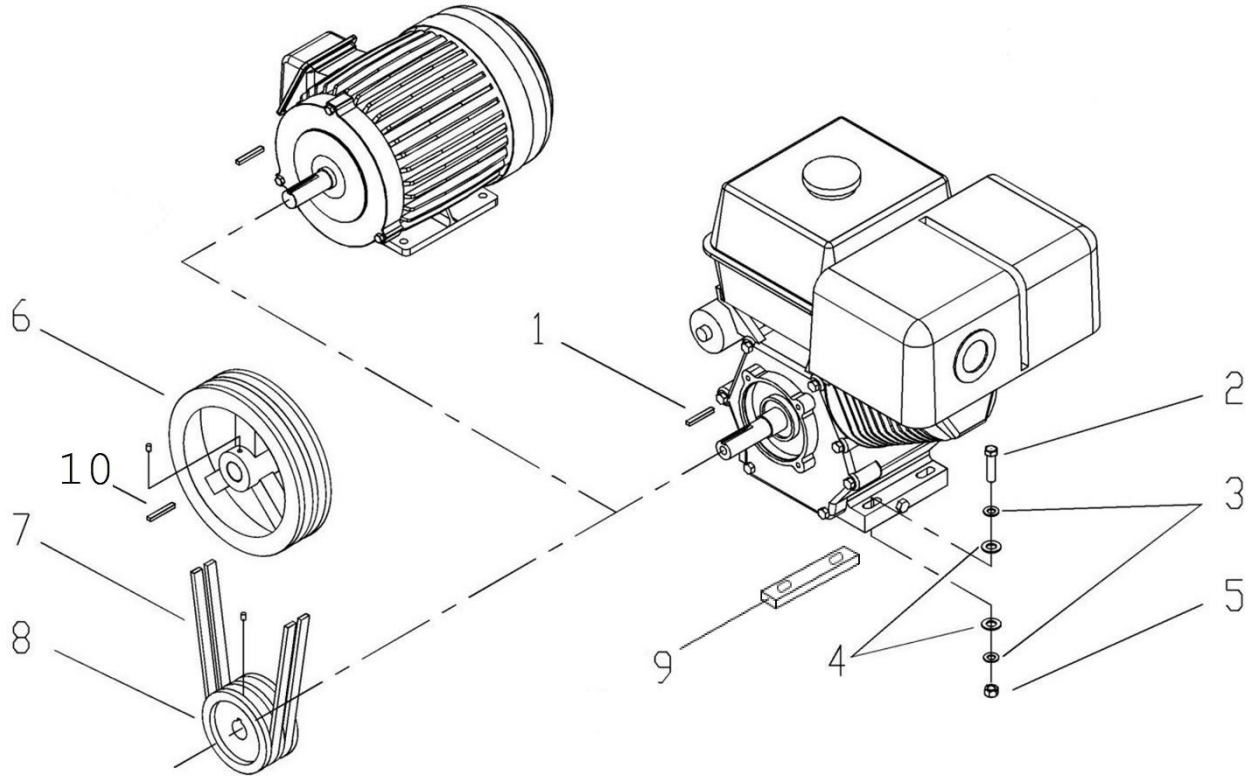

DRIVE

POWER ASSEY				GASOLINE		ELECTRIC			
#	SKU #	PART #	DESCRIPTION	5HP	8HP	1.5HP	2HP	3HP	PRICELIST
1	N/A	432050	KEY 3/16 X 1-5/8	1	*	1	1	*	$1.25
1	0200CC03TR	432340	KEY 1/4" X 1-7/8" - T202 - 432340	*	1	*	*	1	$1.25
2	TOCD056200	701022	BOLT, HEX HD, 5/16 X 2" - 701022	4	*	*	*	*	$1.25
2	TOCD038200	226250	HEX BOLT HD, GR5 3/8" X 2" - 226250 - T145- C158	*	4	*	*	*	$1.25
2	TOCD056100	225980	HEX BOLT, 5/16-18 X 1 HX GR2 CP NC - 225980	*	*	4	*	*	$1.25
2	TOCD038100	226210	HEX BOLT 3/8 X 1 - C138 - 226212	*	*	*	4	4	$1.25
3	RNPX056GAL	174990	PLAIN WASHER, 5/16 ID X 3/4 OD FL ZP - 174990	8	*	8	8	8	$1.08
3	RNPX038GAL	174986	PLAIN WASHER 3/8" - T112 - C139 - 174986 - 701032	*	8	*	*	*	$1.08
4	RNPX012GAL	174470	PLAIN WASHER 1/2" - T105 - C172 - 174470 (GALVANIZED)	8	8	8	8	8	$2.12
5	TCCS056GAL	227821	HEX LOCK NUT 5/16" - T148 - 227821	4	*	4	4	4	$1.25
5	TCCS038GAL	227830	HEX LOCK NUT 3/8" - 227830 - T114 - C142	*	4	*	*	*	$1.25
6	N/A	496160	PULLEY, 2AK104 X 3/4 (INCLUDES SET SCREW)	1	1	1	1	1	$89.29
7	0000BNA37C	702024-A	BELT-V A-37C - 702024-A (FOR NEW GEARBOX)	2	2	*	*	*	$20.00
7	0000BNA40	702024	BELT-V A40 702024 - 236668 (FOR OLD GEARBOX)	2	2	2	2	2	$25.00
7	SM00156EXT	701029	RETAINING OMEGA RING - 1-15/16" - 701029 - C151	*	*	2	2	2	$6.47
7	0000BNA44	702013	BELT-V A44 - 702013 - 239592	*	*	2	2	2	$25.00
8	POFG3340342R	702025	PULLEY ENGINE 2AK39 X 3/4" - 407790 - T154-1 - 702025	1	*	*	*	*	$50.00
8	POFG3341002R	702010	PULLEY 3-3/4" CAL 1" X 2 GROOVES (2AK39X1) - 430990 - 702010 - T154	*	1	*	*	*	$50.00
8	POFG4140582R	702026	PULLEY 4-1/4" CAL 5/8" X 2 GROOVES - 702026	*	*	1	*	*	$50.00
8	POFG4140782R	702095	PULLEY 4-1/4" CAL 7/8" X 2 GROOVES - 702095	*	*	*	1	*	$50.00
8	POFG4141182R	702011	PULLEY 4-1/4" CAL 1-1/8" 2 GROOVE 702011	*	*	*	*	1	$50.00
9	N/A	702186	ENGINE SPACER 3/8X1X4	2	*	*	*	*	$10.00
10	N/A	432050	KEY 3/16 X 1-5/8	1	1	1	1	1	$1.25

*When ordering parts please always specify the model and serial number of the mixers as a reference.