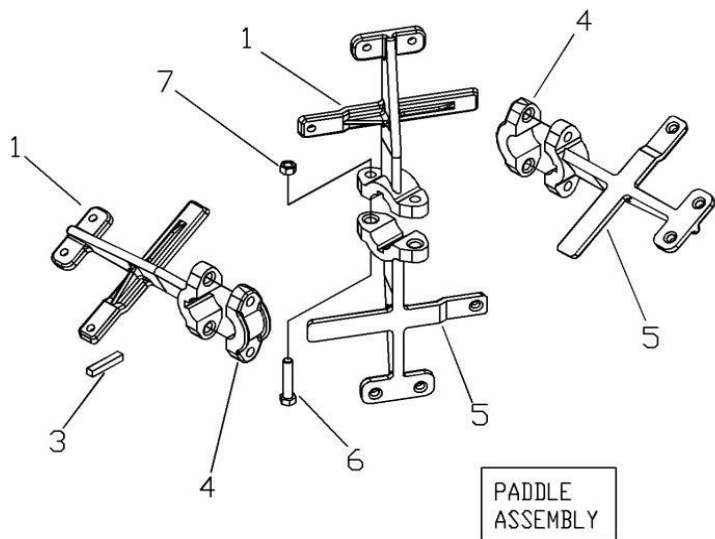

PADDLE/STEEL BLADE / RUBBER BLADE

PADDLE ASSEMBLY