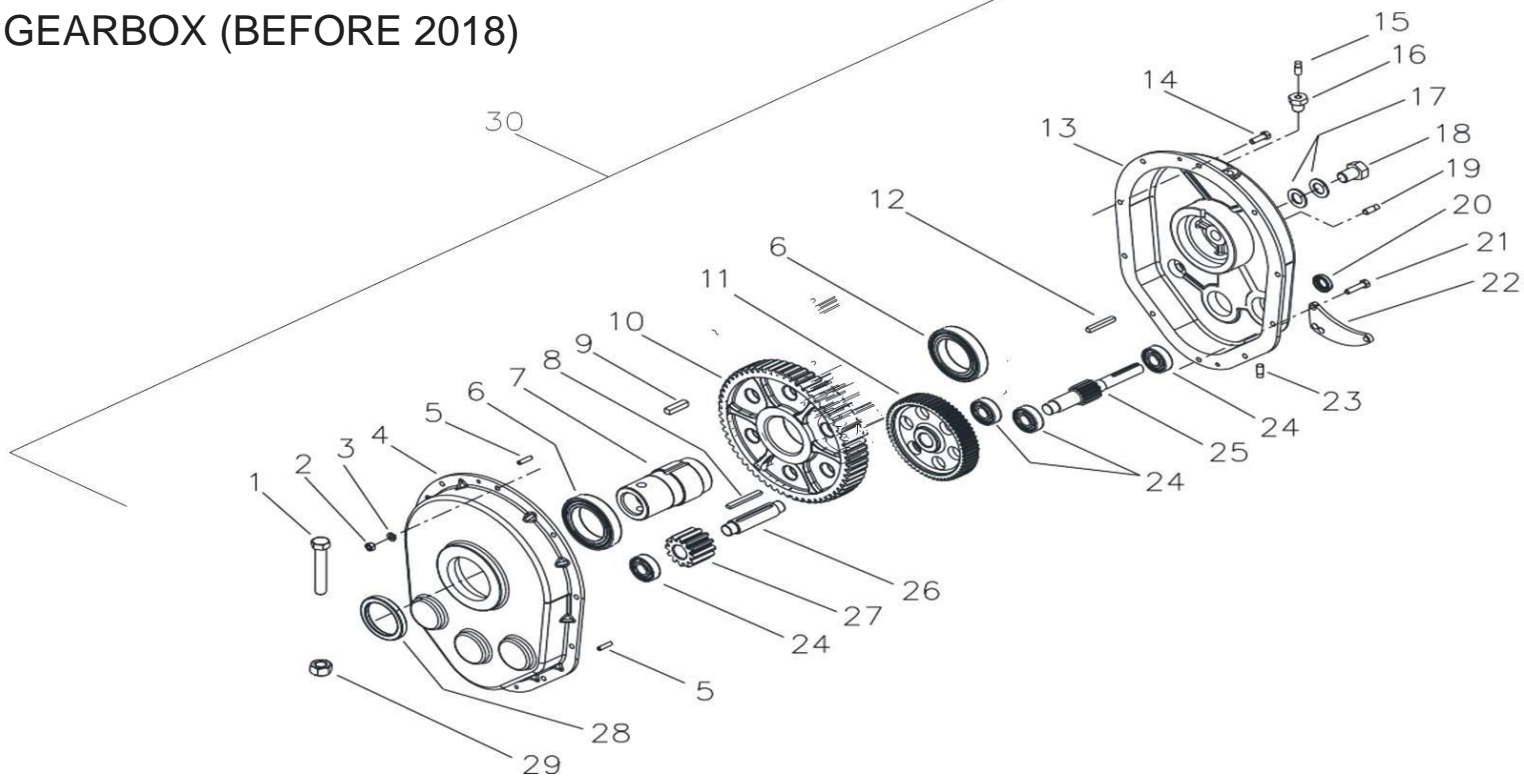

GEARBOX (BEFORE 2018)

2018 GEARBOX						
#	SKU #	PART #	DESCRIPTION	6P	8P	PRICELIST
1	TOCD012300	226711	HEX BOLT HD 1/2" X 3" - 226711 - T481	1	1	$3.00
2	TCCN056GAL	227820	HEX NUT 5/16" - 227820	10	10	$1.08
3	RNRX056GAL	176220	SPRING WASHER, 5/16" - 176220	10	10	$1.08
4	N/A	496320	CASE G.R. FRONT HALF OLD STYLE (R4)	1	1	$200.00
5	N/A	135470	PIN, SPR 1/4 X 5/8	2	2	$1.08
6	N/A	110105	BRG, BALL 6013-2RS - 110105	2	2	$47.70
7	N/A	496642	SLEEVE, G.R. (R1)	1	1	$111.05
8	N/A	432290	KEY 1/4 X 2-1/2 (R2)	1	1	$1.25
9	N/A	432150	KEY 3/8 X 1.38	1	1	$1.25
10	N/A	496641	GEAR GR 60T 6DP (10 DIA)	1	1	$228.96
11	N/A	496322	GEAR G.R. 60T, 10DP (6" DIA)	1	1	$164.85
12	N/A	432050	KEY 3/16 X 1-5/8	1	1	$1.25
13	N/A	496640	CASE G.R. REAR HALF (R1)	1	1	$200.34
14	TOCD056100	225980	HEX BOLT, 5/16-18 X 1 HX GR2 CP NC - 225980	8	8	$1.25
15	N/A	110550	GEARBOX BREATHER - 110550	1	1	$2.12
16	N/A	187411	BUSHING, RDCR BLK 3/8 X 1/8 NPT	1	1	$12.30
17	RNPX034GAL	174996	PLAIN WASHER 3/4" X 1-1/2 - 174996 - T108 - 248277	2	2	$3.02
18	TOCD034100	227236	HEX BOLT 3/4 X 1 - 227236	1	1	$1.25
19	N/A	185630	PLUG, 3/8 NPT PIPE BLACK	1	1	$2.12
20	199380	199381	SEAL, OIL C/R 7440 - 199381	1	1	$3.18
21	N/A	225990	BOLT, HEXHD PL 5/16UNC X1 1/4	2	2	$1.08
22	N/A	496045	LINK GR LEVER, 4S-S12S (R2) FOR OLD STYLE GEARBOX	1	1	$9.16
23	N/A	185632	PLUG, PIPE, MAGNETIC 3/8 NPT	1	1	$9.33
24	0000BA6204	110410	BRG, BALL 6204 - 110410	4	4	$10.18
25	N/A	496324	SHAFT PINION G.R. 12T 10 DP	1	1	$100.74
26	N/A	496131	SHAFT G.R. PINION (R4)	1	1	$61.82
27	N/A	496333	PINION GR 12T, 6DP (2" DIA)	1	1	$57.24
28	N/A	199491	SEAL OIL C/R 24897	1	1	$5.94
29	TCCS012GAL	227854	HEX LOCK NUT 1/2" - T106 - 227854 - C304	1	1	$1.25
30	N/A	496645	*DISCONTINUED* - GEAR REDUCER OLD STYLE (OVAL SHAPED)	1	1	$630.00