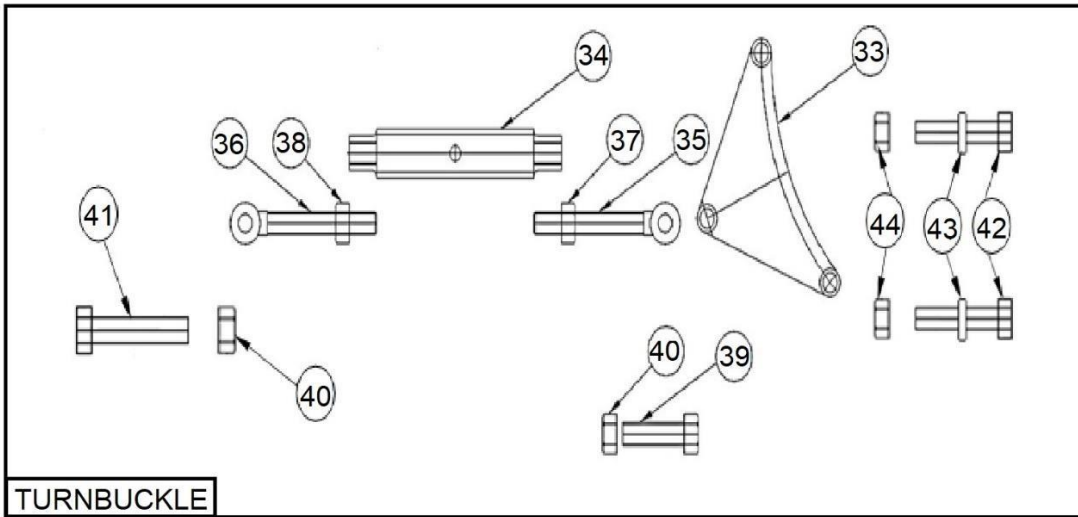

GEARBOX (AFTER 2019)

2019 GEARBOX						
#	SKU #	PART #	DESCRIPTION	6P	8P	PRICELIST
1	N/A	702128	GEARBOX CASING - FRONT ALL MODELS (NEW GEARBOX)	1	1	$200.00
2	N/A	702129	GEARBOX CASING - BACK ALL MODELS (NEW GEARBOX)	1	1	$200.00
3	N/A	702130	GEARBOX LIQUID GASKET (ALL MODELS)	1	1	$30.00
4	N/A	702131	OUTPUT BEARING (NEW GEARBOX)	2	2	$45.00
5	N/A	702132	OUTUPT SPACER (NEW GEARBOX)	1	1	$12.00
6	N/A	702133	OUTPUT GEAR Z65 (NEW GEARBOX)	1	1	$158.66
7	N/A	702134	OUTPUT HUB (NEW GEARBOX)	1	1	$84.62
8	N/A	702135	OUTPUT KEY (NEW GEARBOX)	1	1	$1.75
9	N/A	702136	OUTPUT HUB END COVER DAI.47 (NEW GEARBOX)	1	1	$20.00
10	N/A	702137	GEARBOX FRONT CASING END COVER DAI. 110 (NEW GEARBOX)	1	1	$18.00
11	N/A	702138	OUTPUT OILSEAL 75X100X10 (NEW GEARBOX)	1	1	$15.00
12	N/A	702139	INTERMEDIATE END COVER DAI. 62 (NEW GEARBOX)	2	2	$18.00
13	N/A	702140	INTERMEDIATE BEARING -6306 (NEW GEARBOX)	2	2	$26.00
14	N/A	702141	INTERMEDIATE PINION Z13 (NEW GEARBOX)	1	1	$38.08
15	N/A	702142	INTERMEDIATE KEY - W 10 X L 27 (NEW GEARBOX)	1	1	$1.75
16	N/A	702143	INTERMEDIATE GEAR Z70 (NEW GEARBOX)	1	1	$48.66
17	N/A	702144	INPUT END COVER DAI. 52 (NEW GEARBOX)	1	1	$18.00
18	N/A	702145	INPUT BEARINGS - 30305 (NEW GEARBOX)	2	2	$30.00
19	N/A	702146	INPUT PINION Z14 (NEW GEARBOX)	1	1	$29.62
20	N/A	702147	INPUT BEARINGS LOADING SPACER (NEW GEARBOX)	1	1	$12.00
21	N/A	702148	CIRCLIP B62 HEAVY (NEW GEARBOX)	1	1	$1.08
22	N/A	702149	INPUT OILSEAL - 25 X 62 X 10 (NEW GEARBOX)	1	1	$12.00
23	N/A	702150	INPUT PINION KEY - 3/16 X 3/16 X L55 (NEW GEARBOX)	1	1	$1.75
24	N/A	702151	HEX BOLTS - M8X35 (NEW GEARBOX)	6	6	$2.00
25	N/A	702152	STUDS - M8 X 57 (NEW GEARBOX)	2	2	$2.50
26	N/A	702153	HEX NUTS -M8 X 35 (NEW GEARBOX)	10	10	$2.00
27	N/A	702154	SPRING WASHER - M8 (NEW GEARBOX)	8	8	$2.00
28	N/A	702155	ALLEN HEAD DRAIN PLUG 3/8 BSP (NEW GEARBOX)	1	1	$1.75
29	N/A	702156	HEX HEAD PLUG 3/8 BSP (NEW GEARBOX)	1	1	$2.00
30	N/A	702157	SIGHT GLASS 3/8 BSP (NEW GEARBOX)	1	1	$20.00
31	N/A	702158	BREATHER PLUG 3/8 BSP (NEW GEARBOX)	1	1	$19.00
32	N/A	702159	STICKER- FILL OIL (NEW GEARBOX)	1	1	$5.00
33	N/A	702160	BRACKET PLATES FOR TORQUE ARM (NEW GEARBOX)	2	2	$12.00
34	N/A	702161	TURNBUCKLE (NEW GEARBOX)	1	1	$43.40
35	N/A	702162	TORQUE ARM - RIGHT HAND - M12 (NEW GEARBOX)	1	1	$3.00
36	N/A	702163	TORQUE ARM - LEFT HAND - M13 (NEW GEARBOX)	1	1	$3.00
37	N/A	702164	HEX NUT - RIGHT HAND - M12 (NEW GEARBOX)	1	1	$3.00
38	N/A	702165	HEX NUT - LEFT HAND - M12 (NEW GEARBOX)	1	1	$3.00
39	TOCD038112	226230	HEX BOLT 3/8" X 1-1/2" - T176 - C141 - 226230	1	1	$1.25
40	TCCS038GAL	227830	HEX LOCK NUT 3/8" - 227830 - T114 - C142	2	2	$1.25
41	TOCD038200	226250	HEX BOLT HD, GR5 3/8" X 2" - 226250 - T145- C158	1	1	$1.25
42	TOCD056200	701022	BOLT, HEX HD, 5/16 X 2" - 701022	2	2	$1.25
43	RNRX056GAL	176220	SPRING WASHER, 5/16" - 176220	2	2	$1.08
44	TCCN056GAL	227820	HEX NUT 5/16" - 227820	2	2	$1.08
*	N/A	119225-A	TURNBUCKLE INCLUDE YOKES (NEW STYLE)	1	1	$35.00
*	N/A	496645-A	NEW GEARBOX ASSEY W/ CONN. ROD & LINK LEVER AFTER 2018	1	1	$630.00