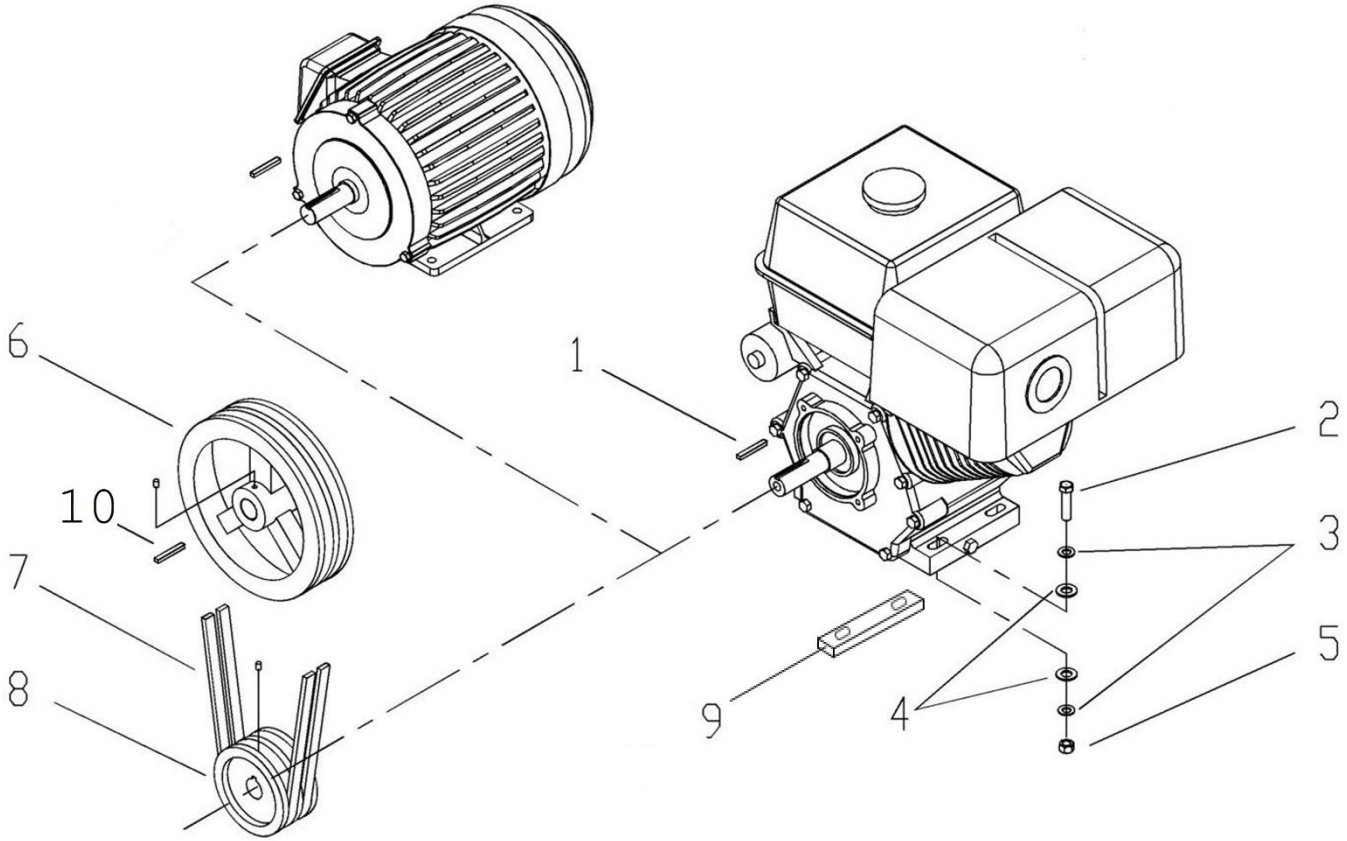

DRIVE

POWER ASSEY				GASOLINE		ELECTRIC			PRICELIST
#	SKU #	PART #	DESCRIPTION	5HP	8HP	1.5HP	2HP	3HP	
1	N/A	432050	KEY 3/16 X 1-5/8	1	*	1	1	*	$1.25
1	0200CC03TR	432340	KEY 1/4" X 1-7/8" - T202 - 432340	*	1	*	*	1	$1.25
2	TOCD056200	701022	BOLT, HEX HD, 5/16 X 2" - 701022	4	*	*	*	*	$1.25
2	TOCD038200	226250	HEX BOLT HD, GR5 3/8" X 2" - 226250 - T145- C158	*	4	*	*	*	$1.25
2	TOCD056100	225980	HEX BOLT, 5/16-18 X 1 HX GR2 CP NC - 225980	*	*	4	*	*	$1.25
2	TOCD038100	226210	HEX BOLT 3/8 X 1 - C138 - 226212	*	*	*	4	4	$1.25
3	RNPX056GAL	174990	PLAIN WASHER, 5/16 ID X 3/4 OD FL ZP - 174990	8	*	8	8	8	$1.08
3	RNPX038GAL	174986	PLAIN WASHER 3/8" - T112 - C139 - 174986 - 701032	*	8	*	*	*	$1.08
4	RNPX012GAL	174470	PLAIN WASHER 1/2" - T105 - C172 - 174470 (GALVANIZED)	8	8	8	8	8	$2.12
5	TCCS056GAL	227821	HEX LOCK NUT 5/16" - T148 - 227821	4	*	4	4	4	$1.25
5	TCCS038GAL	227830	HEX LOCK NUT 3/8" - 227830 - T114 - C142	*	4	*	*	*	$1.25
6	N/A	496160	PULLEY, 2AK104 X 3/4 (INDLUDES SET SCREW)	1	1	1	1	1	$89.29
7	0000BNA37C	702024-A	BELT-V A-37C - 702024-A (FOR NEW GEARBOX)	2	2	*	*	*	$20.00
7	0000BNA40	702024	BELT-V A40 702024 - 236668 (FOR OLD GEARBOX)	2	2	2	2	2	$25.00
7	SM00156EXT	701029	RETAINING OMEGA RING - 1-15/16" - 701029 - C151	*	*	2	2	2	$6.47
7	0000BNA44	702013	BELT-V A44 - 702013 - 239592	*	*	2	2	2	$25.00
8	POFG3340342R	702025	PULLEY ENGINE 2AK39 X 3/4" - 407790 - T154-1 - 702025	1	*	*	*	*	$50.00
8	POFG3341002R	702010	PULLEY 3-3/4" CAL 1" X 2 GROOVES (2AK39X1) - 430990 - 702010 - T154	*	1	*	*	*	$50.00
8	POFG4140582R	702026	PULLEY 4-1/4" CAL 5/8" X 2 GROOVES - 702026	*	*	1	*	*	$50.00
8	POFG4140782R	702095	PULLEY 4-1/4" CAL 7/8" X 2 GROOVES - 702095	*	*	*	1	*	$50.00
8	POFG4141182R	702011	PULLEY 4-1/4" CAL 1-1/8" 2 GROOVE 702011	*	*	*	*	1	$50.00
9	N/A	702186	ENGINE SPACER 3/8X1X4	2	*	*	*	*	$10.00
10	N/A	432050	KEY 3/16 X 1-5/8	1	1	1	1	1	$1.25

*When ordering parts please always specify the model and serial number of the mixers as a reference.