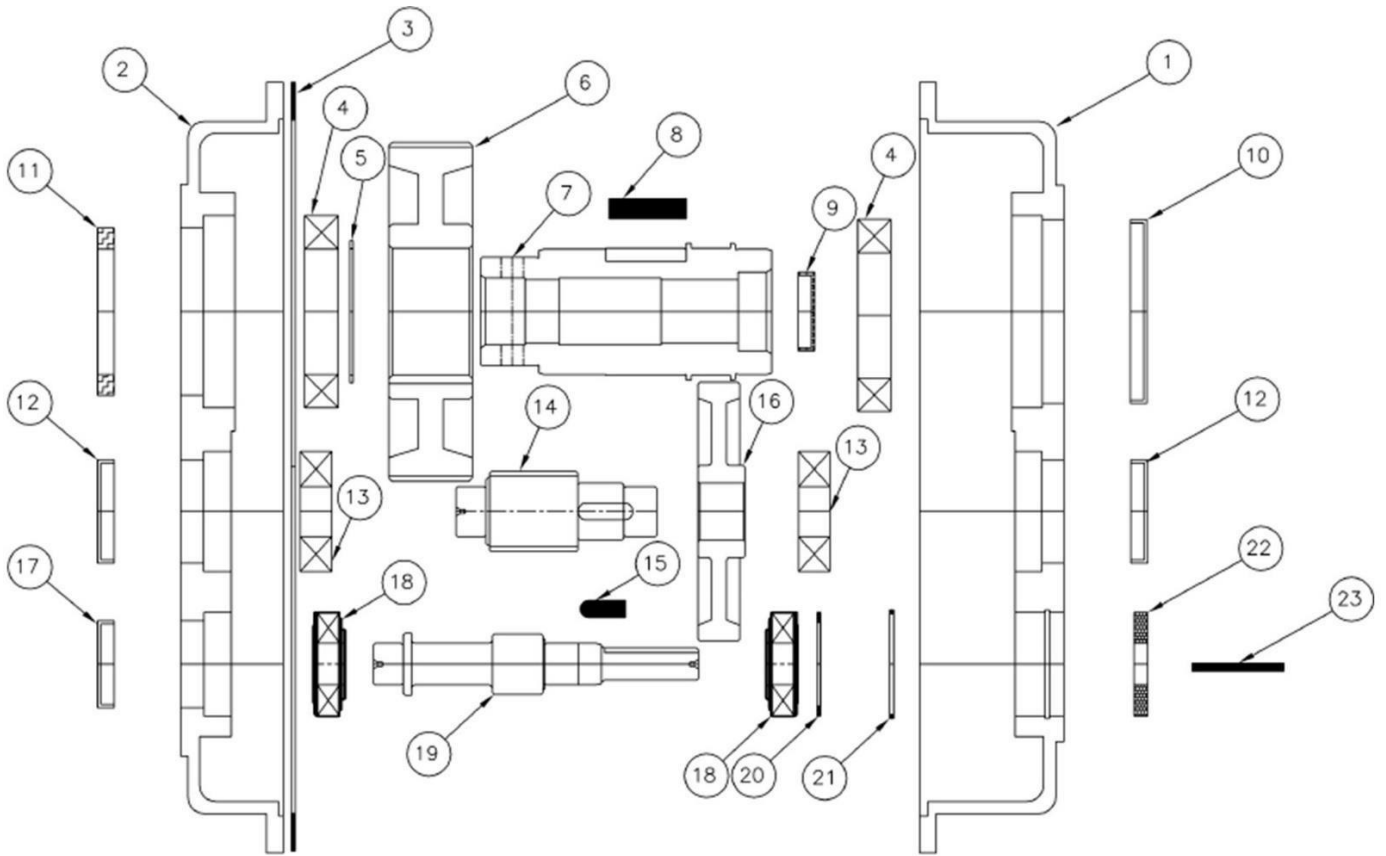

GEARBOX (AFTER 2019)

2019 GEARBOX						
#	SKU #	PART #	DESCRIPTION	6P	8P	PRICELIST
1	N/A	702128	GEARBOX CASING - FRONT ALL MODELS (NEW GEARBOX)	1	1	$200.00
2	N/A	702129	GEARBOX CASING - BACK ALL MODELS (NEW GEARBOX)	1	1	$200.00
3	N/A	702130	GEARBOX LIQUID GASKET (ALL MODELS)	1	1	$30.00
4	N/A	702131	OUTPUT BEARING (NEW GEARBOX)	2	2	$45.00
5	N/A	702132	OUTUPT SPACER (NEW GEARBOX)	1	1	$12.00
6	N/A	702133	OUTPUT GEAR Z65 (NEW GEARBOX)	1	1	$158.66
7	N/A	702134	OUTPUT HUB (NEW GEARBOX)	1	1	$84.62
8	N/A	702135	OUTPUT KEY (NEW GEARBOX)	1	1	$1.75
9	N/A	702136	OUTPUT HUB END COVER DAI.47 (NEW GEARBOX)	1	1	$20.00
10	N/A	702137	GEARBOX FRONT CASING END COVER DAI. 110 (NEW GEARBOX)	1	1	$18.00
11	N/A	702138	OUTPUT OILSEAL 75X100X10 (NEW GEARBOX)	1	1	$15.00
12	N/A	702139	INTERMEDIATE END COVER DAI. 62 (NEW GEARBOX)	2	2	$18.00
13	N/A	702140	INTERMEDIATE BEARING -6306 (NEW GEARBOX)	2	2	$26.00
14	N/A	702141	INTERMEDIATE PINION Z13 (NEW GEARBOX)	1	1	$38.08
15	N/A	702142	INTERMEDIATE KEY - W 10 X L 27 (NEW GEARBOX)	1	1	$1.75
16	N/A	702143	INTERMEDIATE GEAR Z70 (NEW GEARBOX)	1	1	$48.66
17	N/A	702144	INPUT END COVER DAI. 52 (NEW GEARBOX)	1	1	$18.00
18	N/A	702145	INPUT BEARINGS - 30305 (NEW GEARBOX)	2	2	$30.00
19	N/A	702146	INPUT PINION Z14 (NEW GEARBOX)	1	1	$29.62
20	N/A	702147	INPUT BEARINGS LOADING SPACER (NEW GEARBOX)	1	1	$12.00
21	N/A	702148	CIRCLIP B62 HEAVY (NEW GEARBOX)	1	1	$1.08
22	N/A	702149	INPUT OILSEAL - 25 X 62 X 10 (NEW GEARBOX)	1	1	$12.00
23	N/A	702150	INPUT PINION KEY - 3/16 X 3/16 X L55 (NEW GEARBOX)	1	1	$1.75
24	N/A	702151	HEX BOLTS - M8X35 (NEW GEARBOX)	6	6	$2.00
25	N/A	702152	STUDS - M8 X 57 (NEW GEARBOX)	2	2	$2.50
26	N/A	702153	HEX NUTS -M8 X 35 (NEW GEARBOX)	10	10	$2.00
27	N/A	702154	SPRING WASHER - M8 (NEW GEARBOX)	8	8	$2.00
28	N/A	702155	ALLEN HEAD DRAIN PLUG 3/8 BSP (NEW GEARBOX)	1	1	$1.75
29	N/A	702156	HEX HEAD PLUG 3/8 BSP (NEW GEARBOX)	1	1	$2.00
30	N/A	702157	SIGHT GLASS 3/8 BSP (NEW GEARBOX)	1	1	$20.00
31	N/A	702158	BREATHER PLUG 3/8 BSP (NEW GEARBOX)	1	1	$19.00
32	N/A	702159	STICKER- FILL OIL (NEW GEARBOX)	1	1	$5.00
33	N/A	702160	BRACKET PLATES FOR TORQUE ARM (NEW GEARBOX)	2	2	$12.00
34	N/A	702161	TURNBUCKLE (NEW GEARBOX)	1	1	$43.40
35	N/A	702162	TORQUE ARM - RIGHT HAND - M12 (NEW GEARBOX)	1	1	$3.00
36	N/A	702163	TORQUE ARM - LEFT HAND - M13 (NEW GEARBOX)	1	1	$3.00
37	N/A	702164	HEX NUT - RIGHT HAND - M12 (NEW GEARBOX)	1	1	$3.00
38	N/A	702165	HEX NUT - LEFT HAND - M12 (NEW GEARBOX)	1	1	$3.00
39	TOCD038112	226230	HEX BOLT 3/8" X 1-1/2" - T176 - C141 - 226230	1	1	$1.25
40	TCCS038GAL	227830	HEX LOCK NUT 3/8" - 227830 - T114 - C142	2	2	$1.25
41	TOCD038200	226250	HEX BOLT HD, GR5 3/8" X 2" - 226250 - T145- C158	1	1	$1.25
42	TOCD056200	701022	BOLT, HEX HD, 5/16 X 2" - 701022	2	2	$1.25
43	RNRX056GAL	176220	SPRING WASHER, 5/16" - 176220	2	2	$1.08
44	TCCN056GAL	227820	HEX NUT 5/16" - 227820	2	2	$1.08
*	N/A	119225-A	TURNBUCKLE INCLUDE YOKES (NEW STYLE)	1	1	$35.00
*	N/A	496645-A	NEW GEARBOX ASSEY W/ CONN. ROD & LINK LEVER AFTER 2018	1	1	$630.00