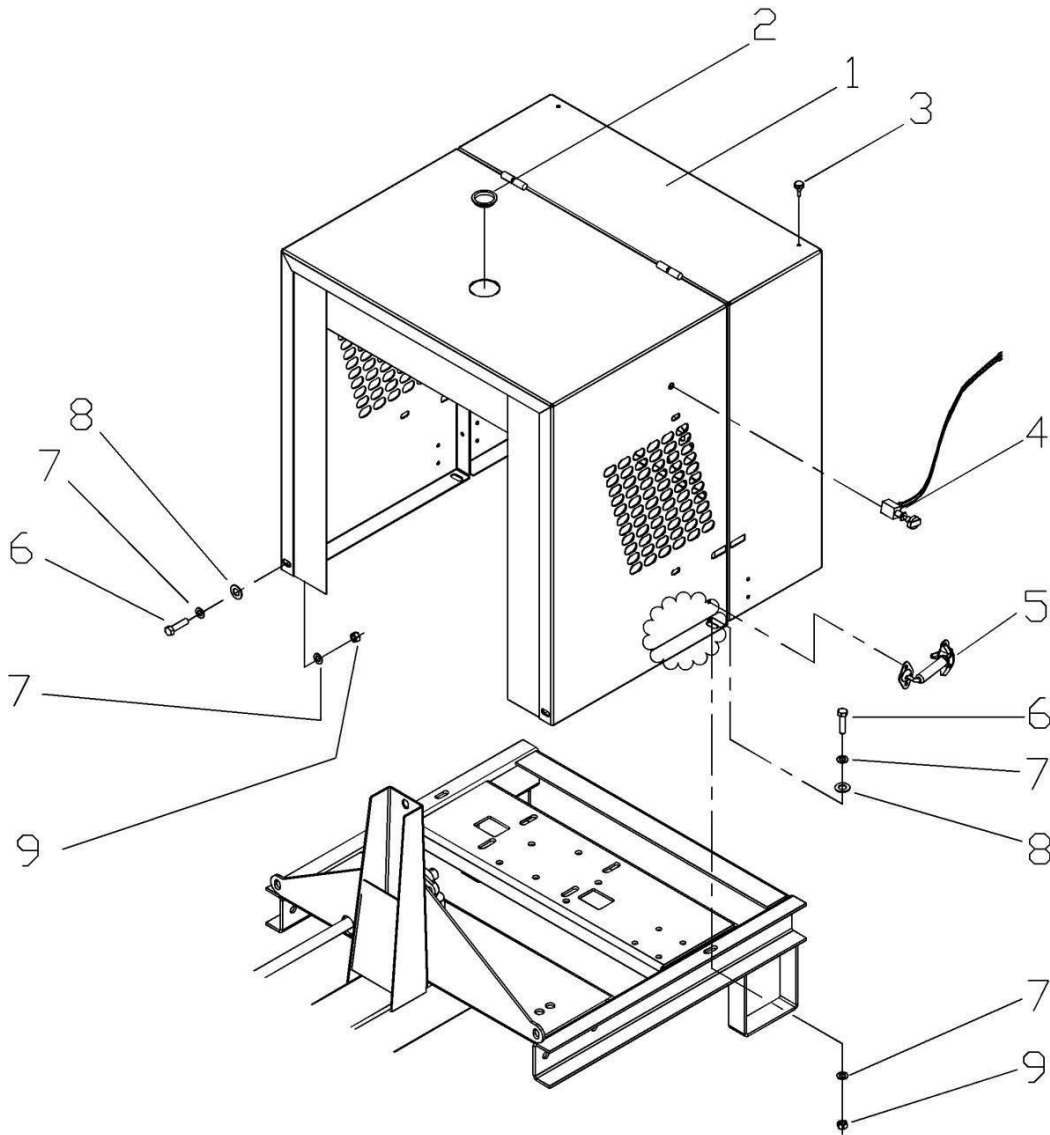

HOOD

SHROUD ASSEY

#	SKU #	PART #	DESCRIPTION	6P	8P	PRICELIST
1	N/A	702118	NEW BOXED HOOD 6S-10S S# 3A9S23M12F1168001 FROM 2014 - 464978	1	1	$500.00
1	N/A	464978	OLD HOOD SHROUND 6S-10S (DISCONTINUED)	1	1	$500.00
2	1000RF01GA	701008	PLUG 2" SNAP IN - 701008 - 174141 - 317333	1	1	$1.08
3	0000RF01GA	201544	RUBBER SCREW 1/4" FOR SHROUD - T158 - C159 - 201544	4	4	$3.15
4	1000KI04GA	701007	ENGINE KILL SWITCH ASSEY RED (WITH HARNESS) 701007 - T193	1	1	$29.00
4	0200KI01GA	112500	ENGINE N.O KILL SWITCH RED (NO HARNESS) - 816769AS - 112500 - T195-1	1	1	$18.00
5	0000RF02GA	701004	SHROUD HOOK ASSEMBLY - T160 - C161 - 701004 - 201543	2	2	$9.00
6	TOCD038112	226230	HEX BOLT 3/8" X 1-1/2" - T176 - C141 - 226230	4	4	$1.25
7	RNPX038GAL	174986	PLAIN WASHER 3/8" - T112 - C139 - 174986 - 701032	8	8	$1.08
8	RNPX012GAL	174470	PLAIN WASHER 1/2" - T105 - C172 - 174470 (GALVANIZED)	4	4	$2.12
9	TCCS038GAL	227830	HEX LOCK NUT 3/8" - 227830 - T114 - C142	4	4	$1.25