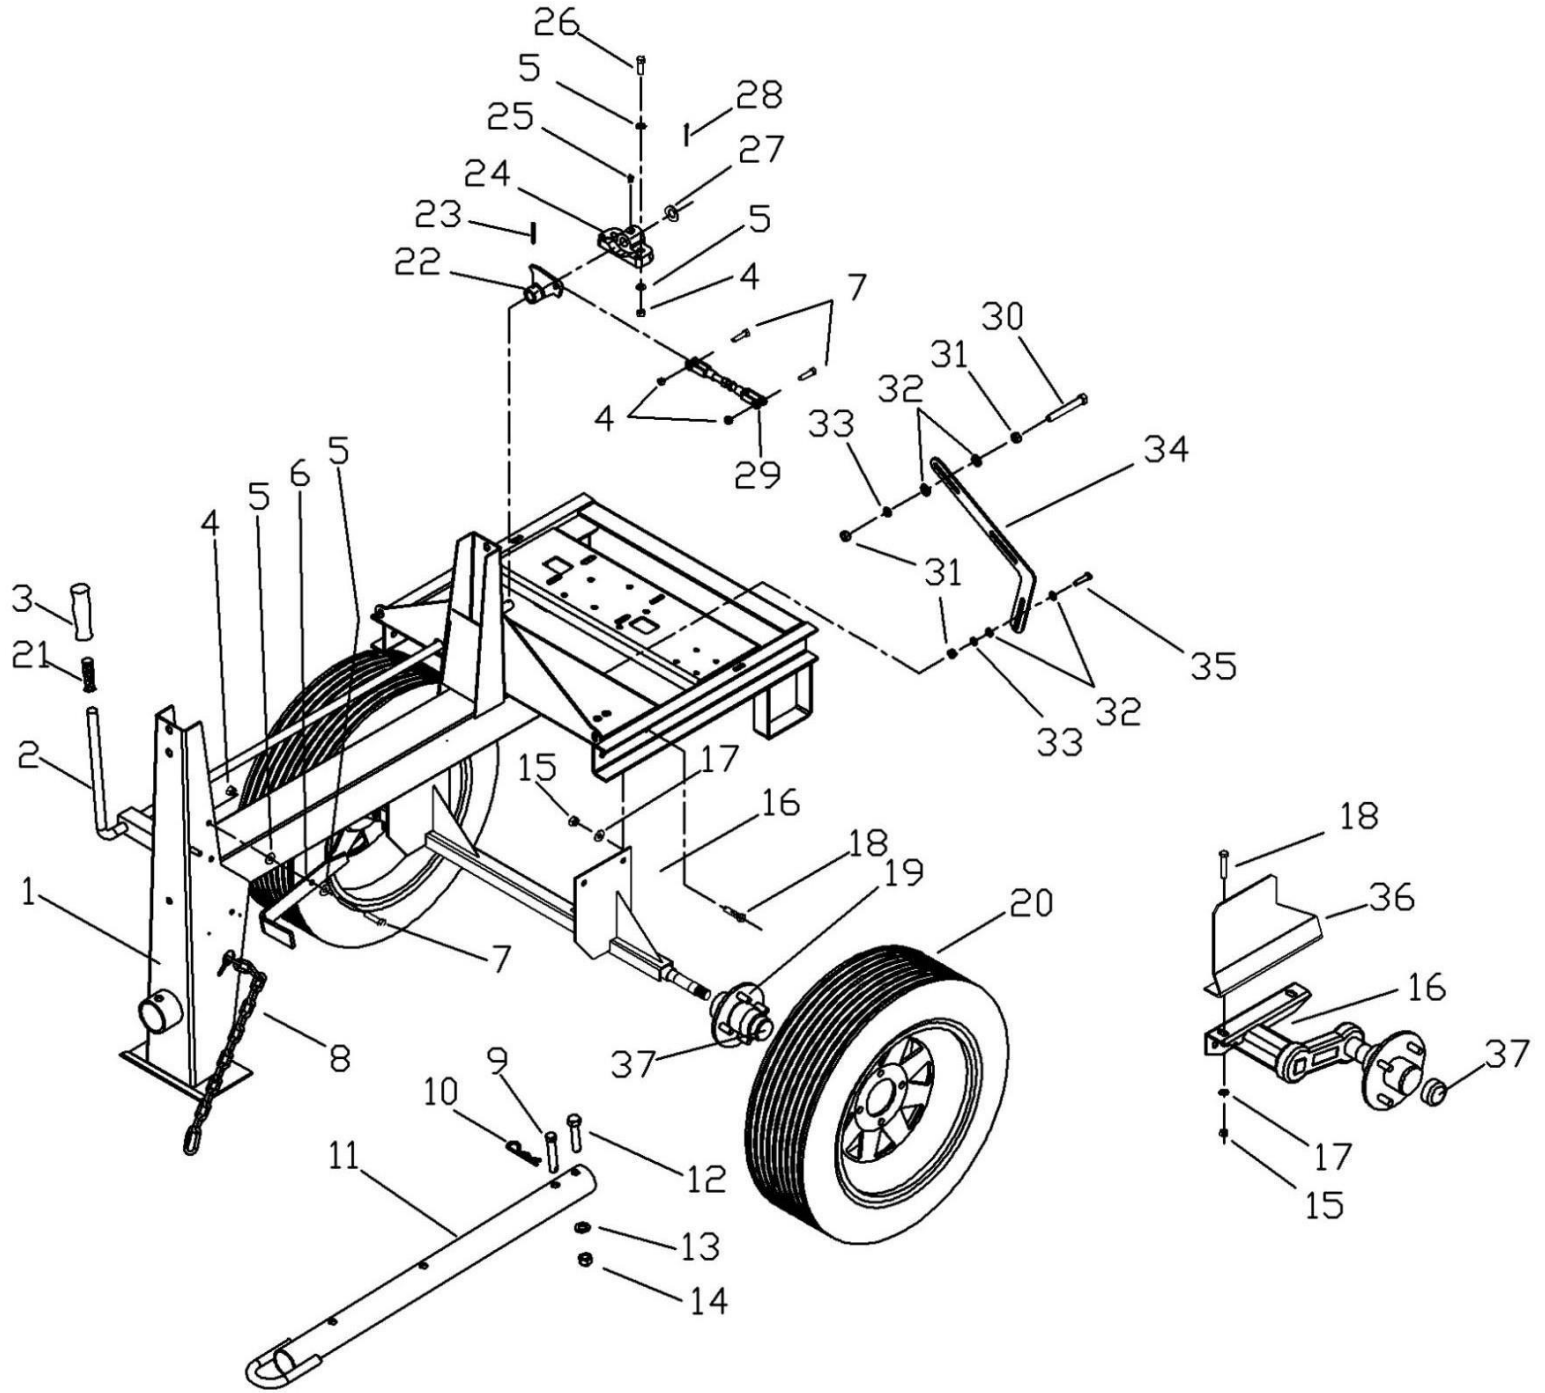

FRAME ASSEMBLY

*When ordering parts please always specify the model and serial number of the mixers as a reference.

FRAME