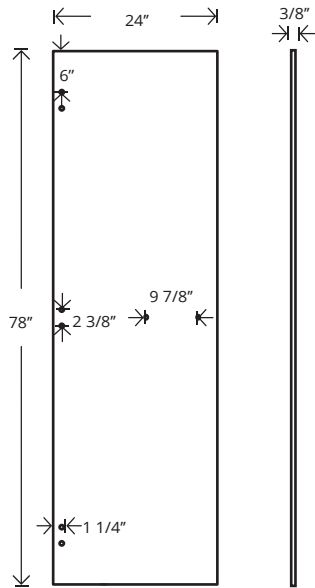

Wood Doors

Size 1

Size 2

Size 3

CUSTOMIZE YOUR SAUNA

Glass Doors

Clear Glass Doors

Tinted Glass Doors

Features

- Made from 100% authentic himalayan salt blocks
- Choose between pink, red and white panel colors
- Available with LED lighting with remote
- Proprietary mounting system for easy installation
- Easily removable for cleaning, maintenance or repair
- Panels measure 16"W x 18"H x 1.75" thickness