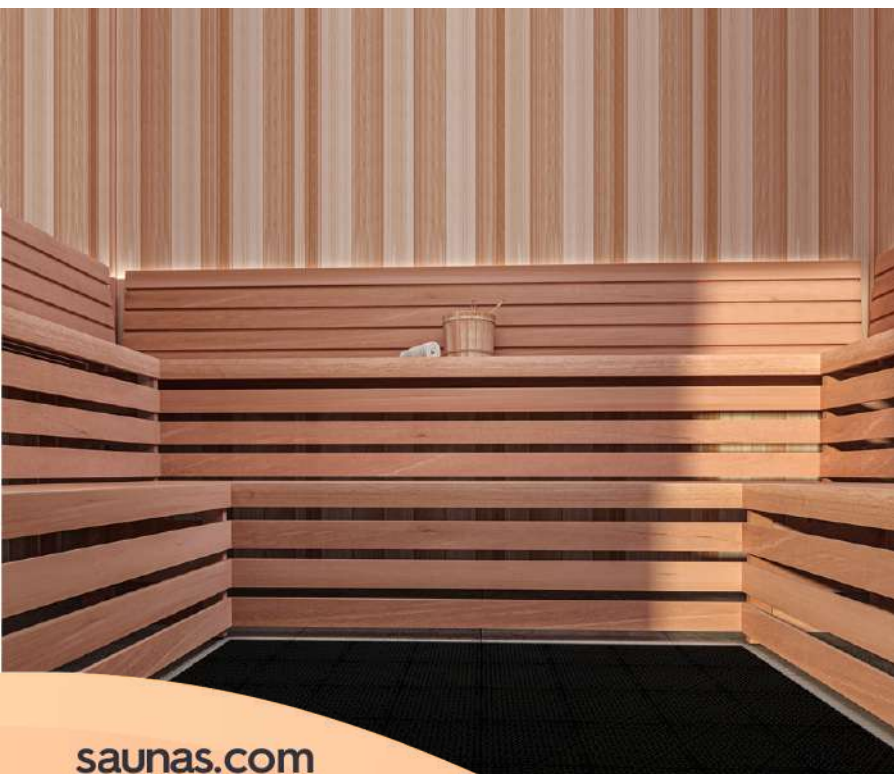

CUSTOMIZE YOUR SAUNA

Himalayan Salt Panels

Our Himalayan Salt Panels make an excellent addition to your sauna room. They have an aesthetic appeal plus a unique functionality that creates a beautiful look, along with the health benefits of himalayan salt itself.

Pink Salt Panel

White Salt Panel

Red Salt Panel

Perimeter Light

saunas.com
info@saunas.com
1-888-503-8157

GALLERY

saunas.com
info@saunas.com
1-888-503-8157

The logo for 'saunas' features the word in a bold, lowercase, sans-serif font. A stylized orange flame icon is positioned above the letter 'a'.