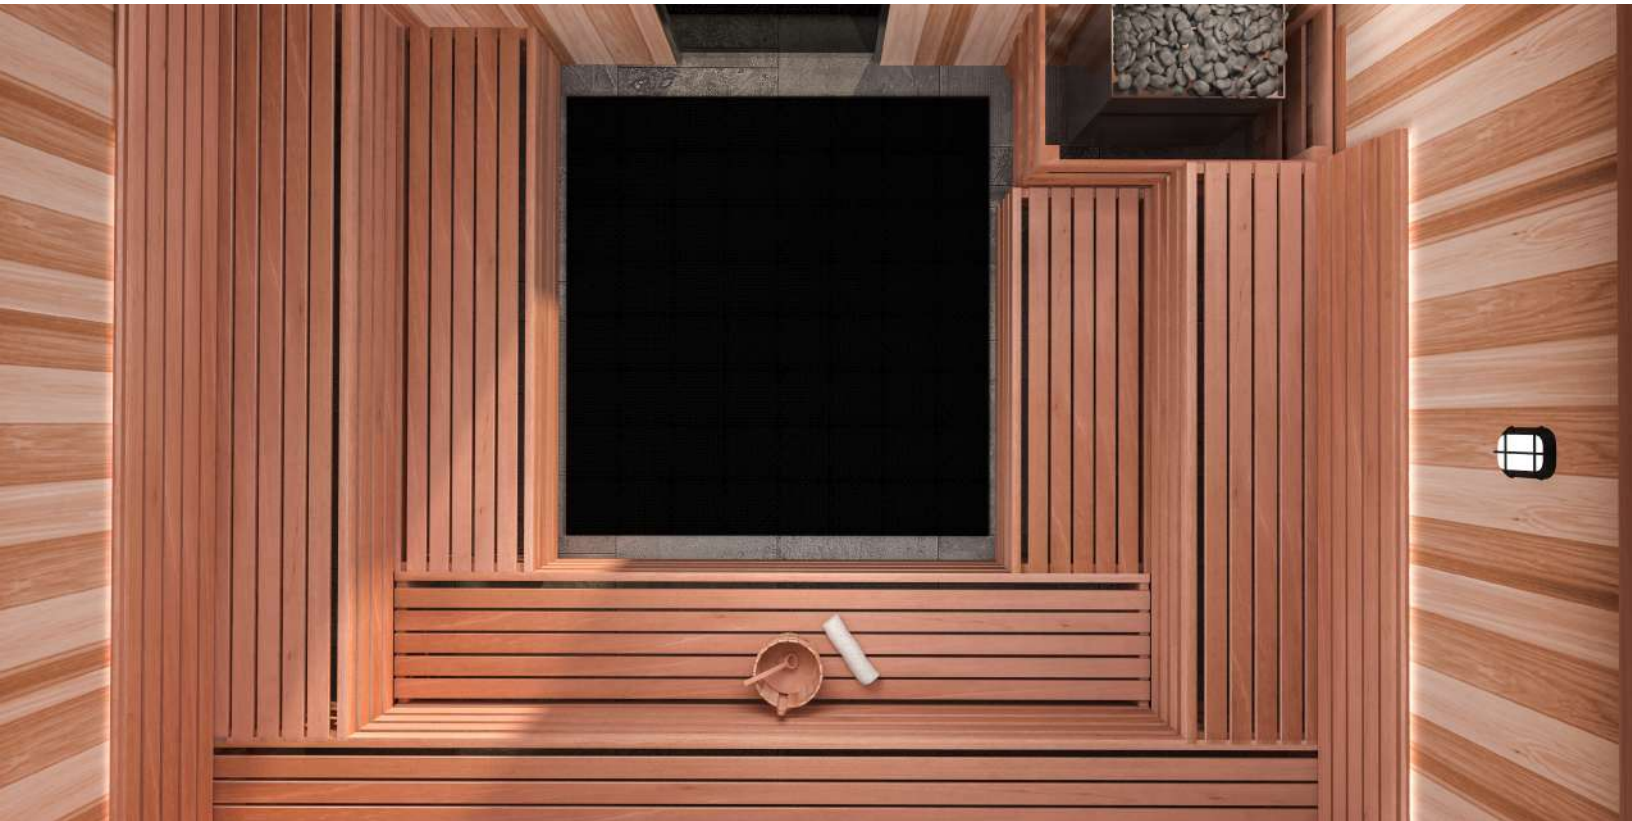

Features

- Made from 100% authentic himalayan salt blocks
- Choose between pink, red and white panel colors
- Available with LED lighting with remote
- Proprietary mounting system for easy installation
- Easily removable for cleaning, maintenance or repair
- Panels measure 16"W x 18"H x 1.75" thickness

Pink Salt Panel

White Salt Panel

Red Salt Panel

Perimeter Light

saunas.com
info@saunas.com
1-888-503-8157

GALLERY

saunas.com
info@saunas.com
1-888-503-8157

The logo for 'saunas' features the word in a bold, lowercase, sans-serif font. A stylized orange flame icon is positioned above the letter 'a'.