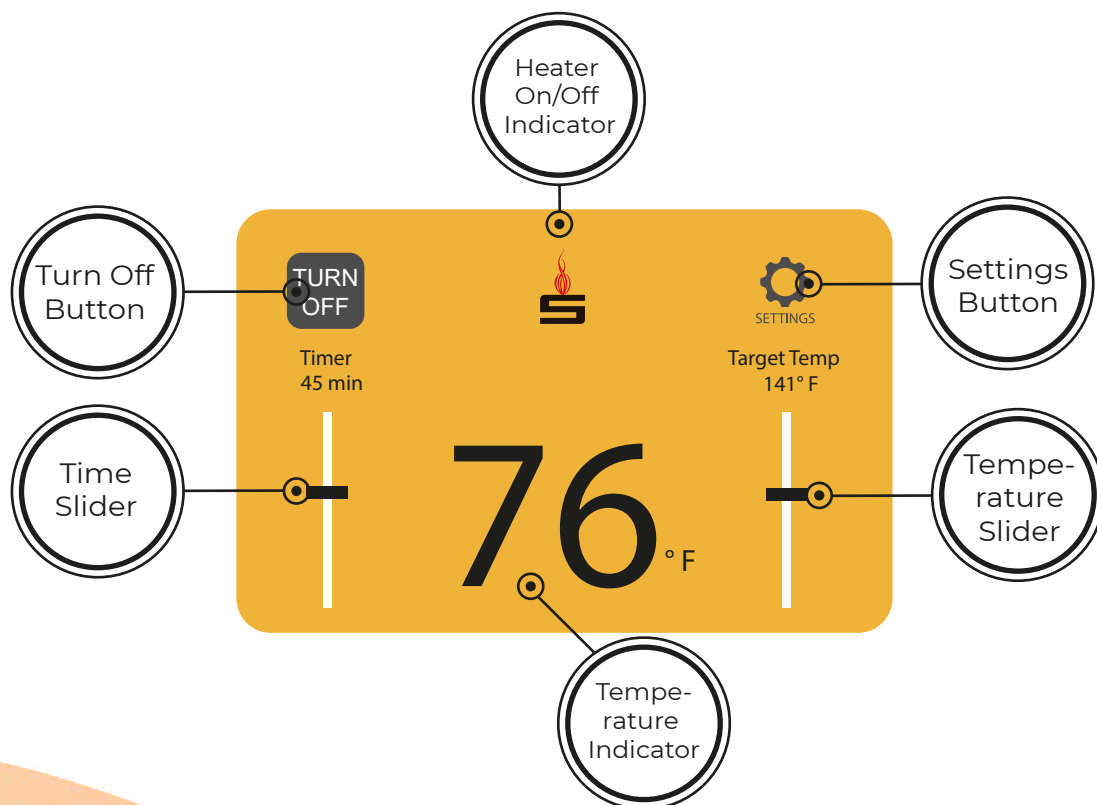

Max Room Size 1000 cu ft.

- Neutralizes and eliminates unwanted, bacteria, viruses, mold, and mildew.
- Utilizes electrolysis to convert O₂ molecules (oxygen) to O₃ (ozone).
- Reduces the use of toxic chemicals.
- Drastically decreases man-hours dedicated to traditional cleaning methods of saunas and steam rooms.

CUSTOMIZE YOUR SAUNA

Smart Sauna Wi-Fi Controller

Our Smart WiFi Controller allows you to control your sauna remotely from anywhere in the world with a smartphone app.

Features

-  Time selector from 0 to 60 minutes
-  Temperature option from 75 to 180 °F
-  °C / °F option
-  Control the Ultra-Sauna Heater in the mobile application anywhere and anytime
-  3.5" Touch Sreen Controller
-  Integrated to the Cloud
-  Chromotherapy Lights