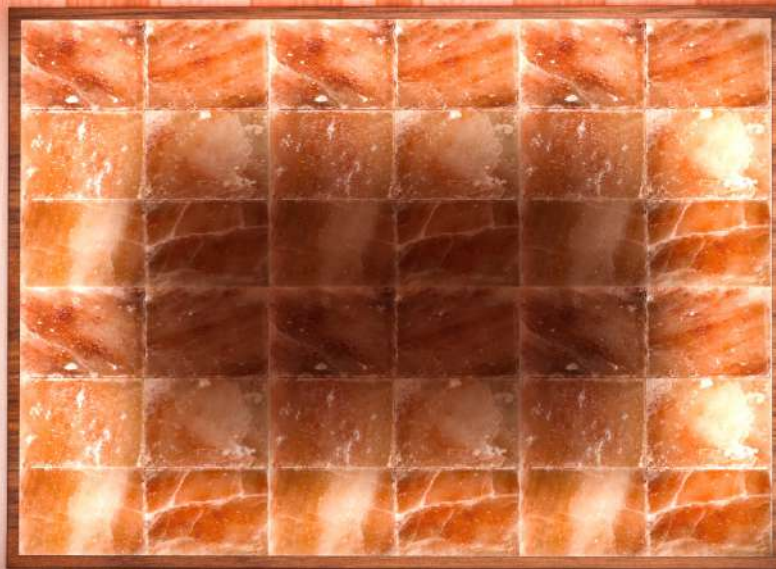

Perimeter Light

saunas.com
info@saunas.com
1-888-503-8157