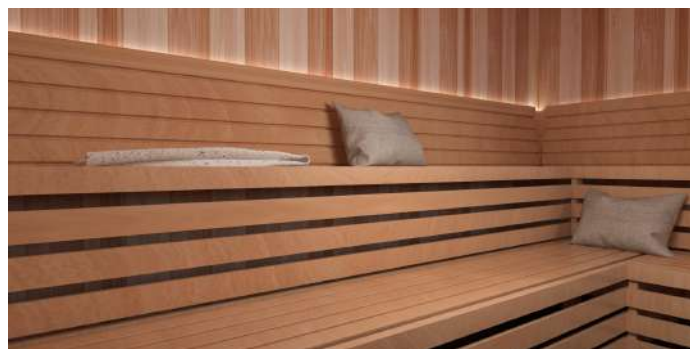

saunas.com
info@saunas.com
1-888-503-8157

FEATURES

Scandia Manufacturing caters to your customer needs and will build your Traditional Outdoor Modular Sauna to your desired dimensions.

- A slopped aluminum ceiling that conditions the sauna for the outdoors
- 7/16"x6" Spanish cedar tongue and groove panels for all walls and ceiling (vertical installation)
- 1"x4" Spanish cedar benches and supports
- Matching trim for ceiling, corners, and base
- Standard with stainless steel Scandia Manufacturing heater with external controls
- Pre-hung, solid core, cedar wood door with glass panel
- Spanish cedar bench skirts
- Tru-Tile flooring for walking area (does not cover under benches)
- FSK vapor barrier
- Vapor proof wall light
- Deluxe wall thermometer/hygrometer
- Wooden bucket and wooden ladle
- Hardware for assembly