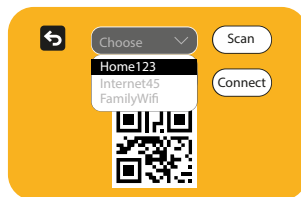

SMART SAUNA WI-FI CONTROLLER

saunas.com

saunas

SMART SAUNA WI-FI CONTROLLER

REVOLUTIONIZE YOUR SAUNA EXPERIENCE

Our Smart WiFi Controller allows you to control your sauna remotely from anywhere in the world with a smartphone app.

FEATURES

-  Time selector from 0 to 60 minutes
-  Temperature option from 75 to 180 °F
-  Control the Ultra-Sauna Heater in the mobile app anywhere and anytime

-  °C / °F option
-  3.5" Touch Sreen Controller
-  Integrated to the Cloud
-  Chromotherapy Lights