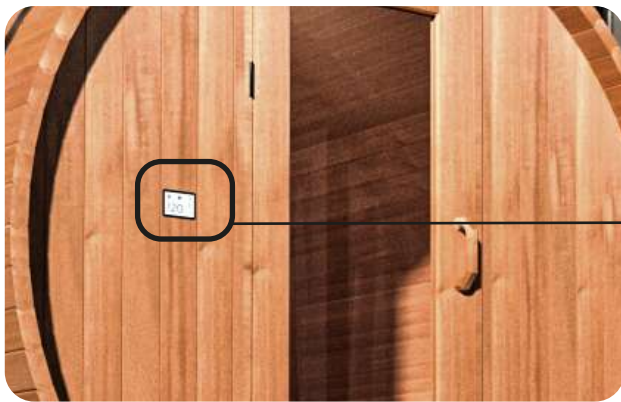

SMART SAUNA WI-FI CONTROLLER

REVOLUTIONIZE YOUR SAUNA EXPERIENCE

Our Smart WiFi Controller allows you to control your sauna remotely from anywhere in the world with a smartphone app.

FEATURES

- Time selector from 0 to 60 minutes
- Temperature option from 75 to 180 °F
- Control the Ultra-Sauna Heater in the mobile app anywhere and anytime

- °C / °F option
- 3.5" Touch Sreen Controller
- Integrated to the Cloud
- Chromotherapy Lights