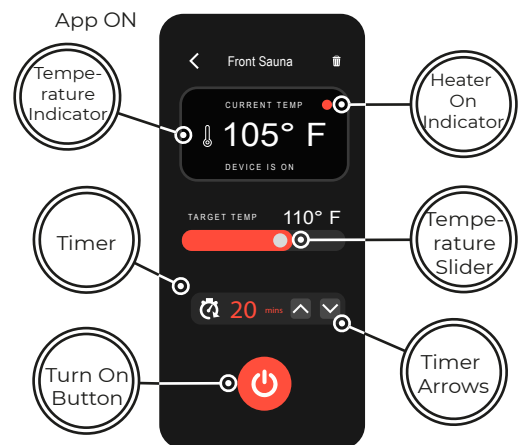

ABOUT OUR APP

You can also download our exclusive mobile app, which offers the same benefits as our Smart Sauna Wi-Fi Controller. In addition, our app allows you to schedule your sauna session remotely, and it notifies you once your Heater has reached the desired temperature.

Our apps are available in: