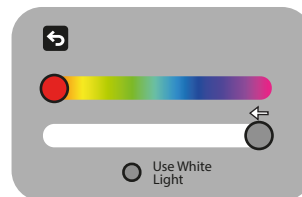

FEATURES

-  Time selector from 0 to 60 minutes
-  Temperature option from 75 to 180 °F
-  Control the Ultra-Sauna Heater in the mobile app anywhere and anytime

-  °C / °F option
-  3.5" Touch Sreen Controller
-  Integrated to the Cloud
-  Chromotherapy Lights