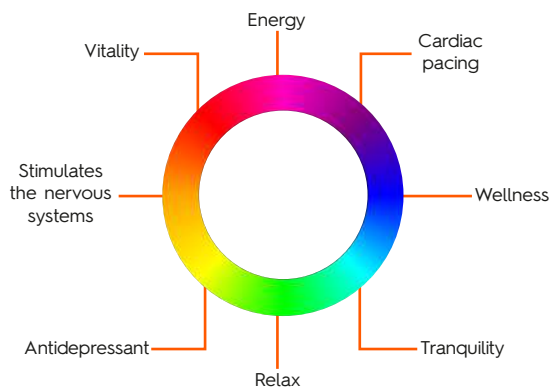

FEATURES

-  Time selector from 0 to 60 minutes
-  Temperature option from 75 to 180 °F
-  Control the Ultra-Sauna Heater in the mobile app anywhere and anytime

-  °C / °F option
-  3.5" Touch Sreen Controller
-  Integrated to the Cloud
-  Chromotherapy Lights

ABOUT OUR APP

You can also download our exclusive mobile app, which offers the same benefits as our Smart Sauna Wi-Fi Controller. In addition, our app allows you to schedule your sauna session remotely, and it notifies you once your Heater has reached the desired temperature.

Our apps are available in:

CHROMOTHERAPY LIGHTS

The regulation of temperature and time are not the only functions that this intelligent system shares. Another luxurious option is our chromotherapy lights. This vibrant antidote promotes relaxation, healing, and harmony. Incorporate a method that has been practiced for over 2,000 years right in your own home.

There lies a wide variety of health benefits within chromotherapy healing. Every hue carries particular vibrational frequencies that activates biochemical processes within the body, thus provides different healing properties. Elevate your body and mind with this ancient technique.