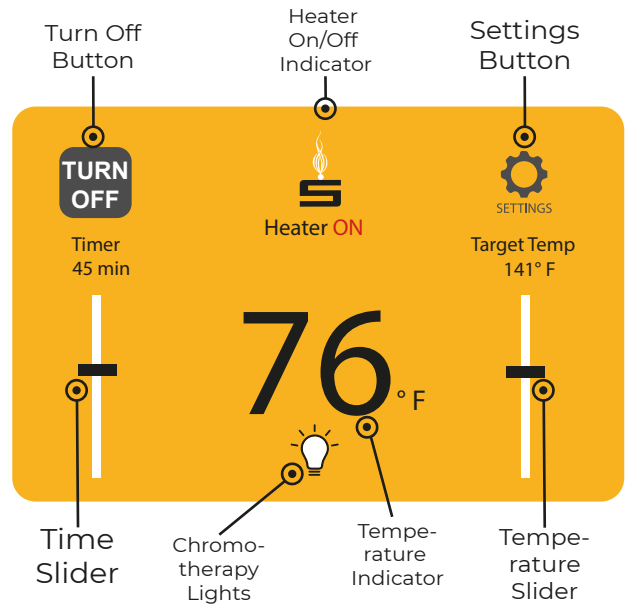

SMART SAUNA WI-FI CONTROLLER

saunas.com

saunas

SMART SAUNA WI-FI CONTROLLER

REVOLUTIONIZE YOUR SAUNA EXPERIENCE

Our Smart WiFi Controller allows you to control your sauna remotely from anywhere in the world with a smartphone app.

FEATURES

-  Time selector from 0 to 60 minutes
-  Temperature option from 75 to 180 °F
-  Control the Ultra-Sauna Heater in the mobile app anywhere and anytime

-  °C / °F option
-  3.5" Touch Sreen Controller
-  Integrated to the Cloud
-  Chromotherapy Lights

A white rectangular button with rounded corners containing the text 'saunas.com'. The 'saunas' part of the text is in a bold, lowercase, sans-serif font, and '.com' is in a regular weight. A small orange flame icon is above the 'a'. A hand cursor icon is positioned below the text, pointing upwards.