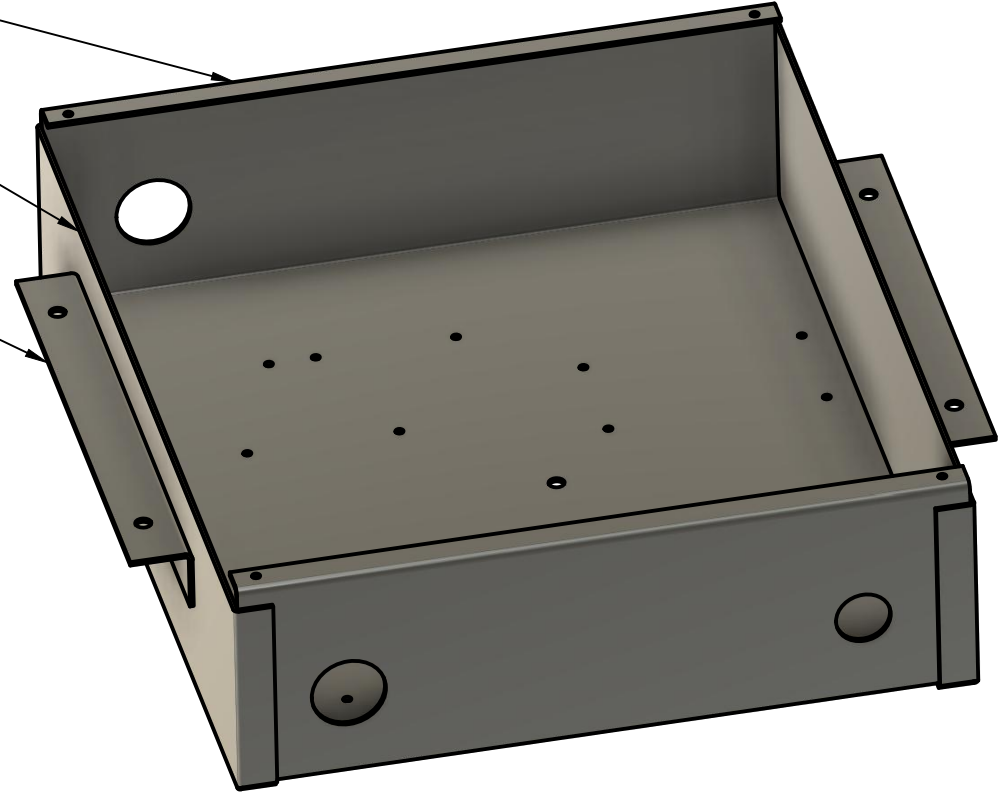

ALL E Control Boxes

Units: Inches Fractional and Decimal Tolerances : - $\frac{1}{16}$ "	Large Control Box		
	7/30/2020	Scandia Manufacturing	REV
	1:8	DRAWN by William Buchanan	SHEET 1/4

Units: Inches Fractional and Decimal Tolerances : - $\frac{1}{16}$ "	Large Control Box, Body		
	7/30/2020	Scandia Manufacturing	REV
	1:3	DRAWN by William Buchanan	SHEET 2/4

Units: Inches Fractional and Decimal Tolerances : - $\frac{1}{16}$ "	Large Control Box, Body		
	7/30/2020	Scandia Manufacturing	REV
	1:4	DRAWN by William Buchanan	SHEET 3/4

Units: Inches Fractional and Decimal Tolerances : - $\frac{1}{16}$ "	Large Control Box, Body		
	7/30/2020	Scandia Manufacturing	REV
	1:3	DRAWN by William Buchanan	SHEET 4/4