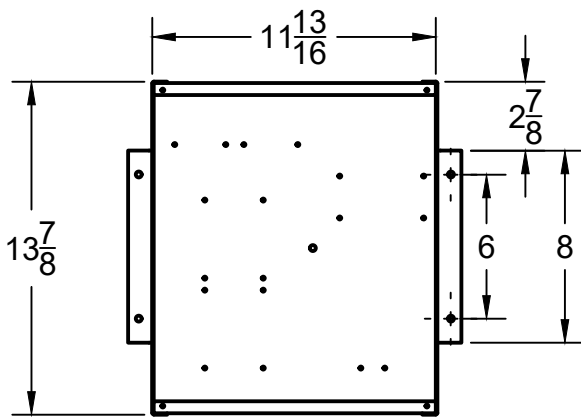

ALL E Control Boxes

Units: Inches Fractional and Decimal Tolerances : - $\frac{1}{16}$ "	Large Control Box		
	7/30/2020	Scandia Manufacturing	REV
	1:8	DRAWN by William Buchanan	SHEET 1/4

Units: Inches Fractional and Decimal Tolerances : - $\frac{1}{16}$ "	Large Control Box, Body		
	7/30/2020	Scandia Manufacturing	REV
	1:3	DRAWN by William Buchanan	SHEET 2/4

Units: Inches Fractional and Decimal Tolerances : - $\frac{1}{16}$ "	Large Control Box, Body		
	7/30/2020	Scandia Manufacturing	REV
	1:4	DRAWN by William Buchanan	SHEET 3/4

Units: Inches Fractional and Decimal Tolerances : - $\frac{1}{16}$ "	Large Control Box, Body		
	7/30/2020	Scandia Manufacturing	REV
	1:3	DRAWN by William Buchanan	SHEET 4/4