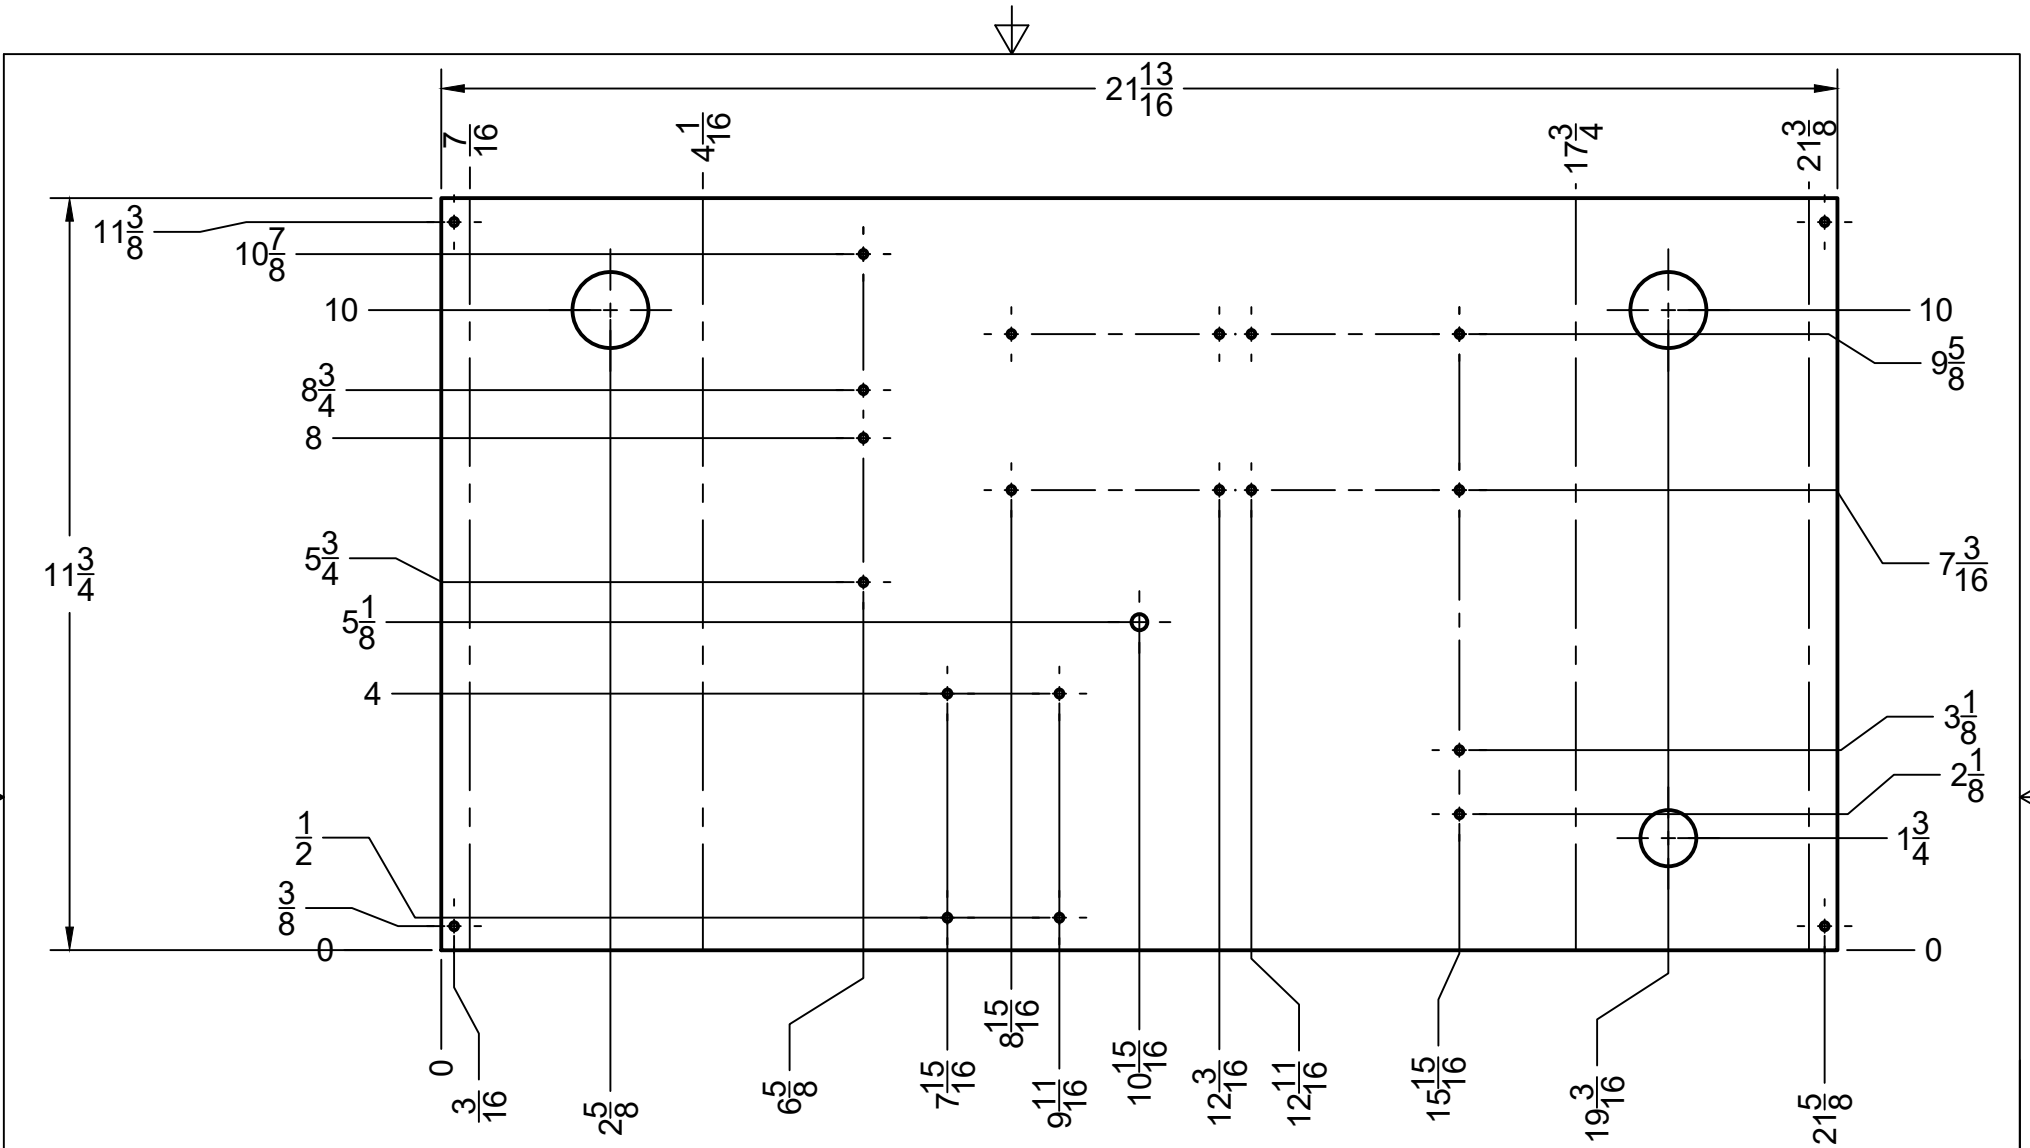

ALL E Control Boxes

Units: Inches Fractional and Decimal Tolerances : - $\frac{1}{16}$ "	Large Control Box		
	7/30/2020	Scandia Manufacturing	REV
	1:8	DRAWN by William Buchanan	SHEET 1/4

Units: Inches Fractional and Decimal Tolerances : - $\frac{1}{16}$ "	Large Control Box, Body		
	7/30/2020	Scandia Manufacturing	REV
	1:3	DRAWN by William Buchanan	SHEET 2/4

Units: Inches Fractional and Decimal Tolerances : - $\frac{1}{16}$ "	Large Control Box, Body		
	7/30/2020	Scandia Manufacturing	REV
	1:4	DRAWN by William Buchanan	SHEET 3/4

Units: Inches Fractional and Decimal Tolerances : - $\frac{1}{16}$ "	Large Control Box, Body		
	7/30/2020	Scandia Manufacturing	REV
	1:3	DRAWN by William Buchanan	SHEET 4/4