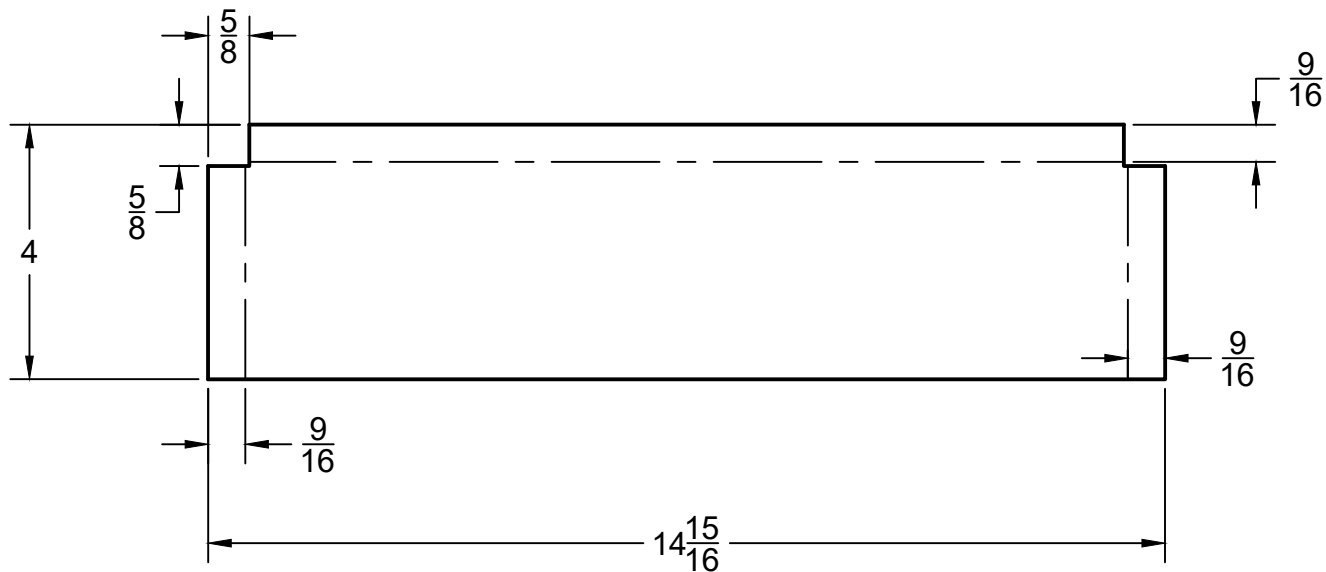

ALL E Control Boxes

Units: Inches Fractional and Decimal Tolerances : - $\frac{1}{16}$ "	Large Control Box		
	7/30/2020	Scandia Manufacturing	REV
	1:8	DRAWN by William Buchanan	SHEET 1/4

Units: Inches Fractional and Decimal Tolerances : - $\frac{1}{16}$ "	Large Control Box, Body		
	7/30/2020	Scandia Manufacturing	REV
	1:3	DRAWN by William Buchanan	SHEET 2/4

Units: Inches Fractional and Decimal Tolerances : - $\frac{1}{16}$ "	Large Control Box, Body		
	7/30/2020	Scandia Manufacturing	REV
	1:4	DRAWN by William Buchanan	SHEET 3/4

Units: Inches Fractional and Decimal Tolerances : - $\frac{1}{16}$ "	Large Control Box, Body		
	7/30/2020	Scandia Manufacturing	REV
	1:3	DRAWN by William Buchanan	SHEET 4/4