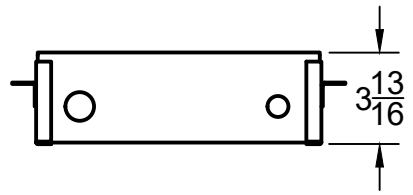

ALL E Control Boxes

Units: Inches Fractional and Decimal Tolerances : - $\frac{1}{16}$ "	Large Control Box		
	7/30/2020	Scandia Manufacturing	REV
	1:8	DRAWN by William Buchanan	SHEET 1/4

Units: Inches Fractional and Decimal Tolerances : - $\frac{1}{16}$ "	Large Control Box, Body		
	7/30/2020	Scandia Manufacturing	REV
	1:3	DRAWN by William Buchanan	SHEET 2/4

Units: Inches Fractional and Decimal Tolerances : - $\frac{1}{16}$ "	Large Control Box, Body		
	7/30/2020	Scandia Manufacturing	REV
	1:4	DRAWN by William Buchanan	SHEET 3/4

Units: Inches Fractional and Decimal Tolerances : - $\frac{1}{16}$ "	Large Control Box, Body		
	7/30/2020	Scandia Manufacturing	REV
	1:3	DRAWN by William Buchanan	SHEET 4/4