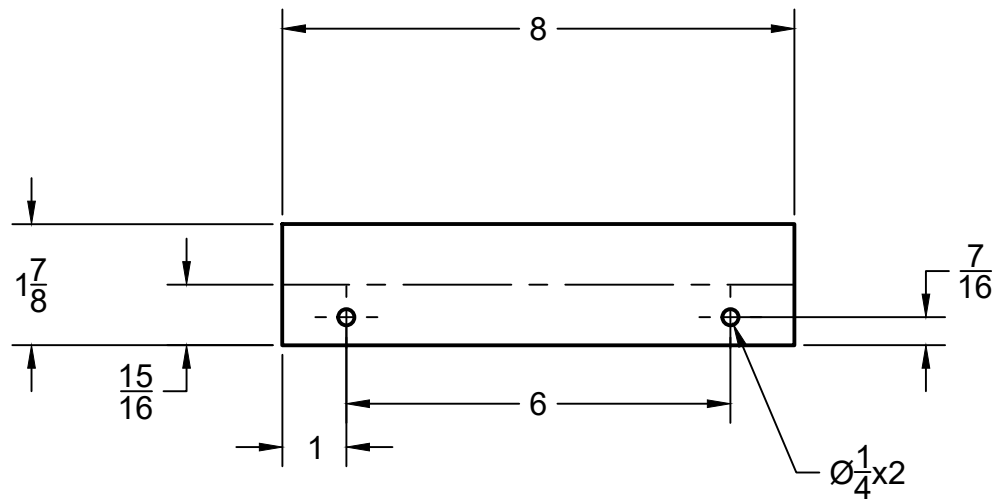

ALL E Control Boxes

Units: Inches Fractional and Decimal Tolerances : - $\frac{1}{16}$ "	Large Control Box		
	7/30/2020	Scandia Manufacturing	REV
	1:8	DRAWN by William Buchanan	SHEET 1/4

Units: Inches Fractional and Decimal Tolerances : - $\frac{1}{16}$ "	Large Control Box, Body		
	7/30/2020	Scandia Manufacturing	REV
	1:3	DRAWN by William Buchanan	SHEET 2/4

Units: Inches Fractional and Decimal Tolerances : - $\frac{1}{16}$ "	Large Control Box, Body		
	7/30/2020	Scandia Manufacturing	REV
	1:4	DRAWN by William Buchanan	SHEET 3/4

Units: Inches Fractional and Decimal Tolerances : - $\frac{1}{16}$ "	Large Control Box, Body		
	7/30/2020	Scandia Manufacturing	REV
	1:3	DRAWN by William Buchanan	SHEET 4/4