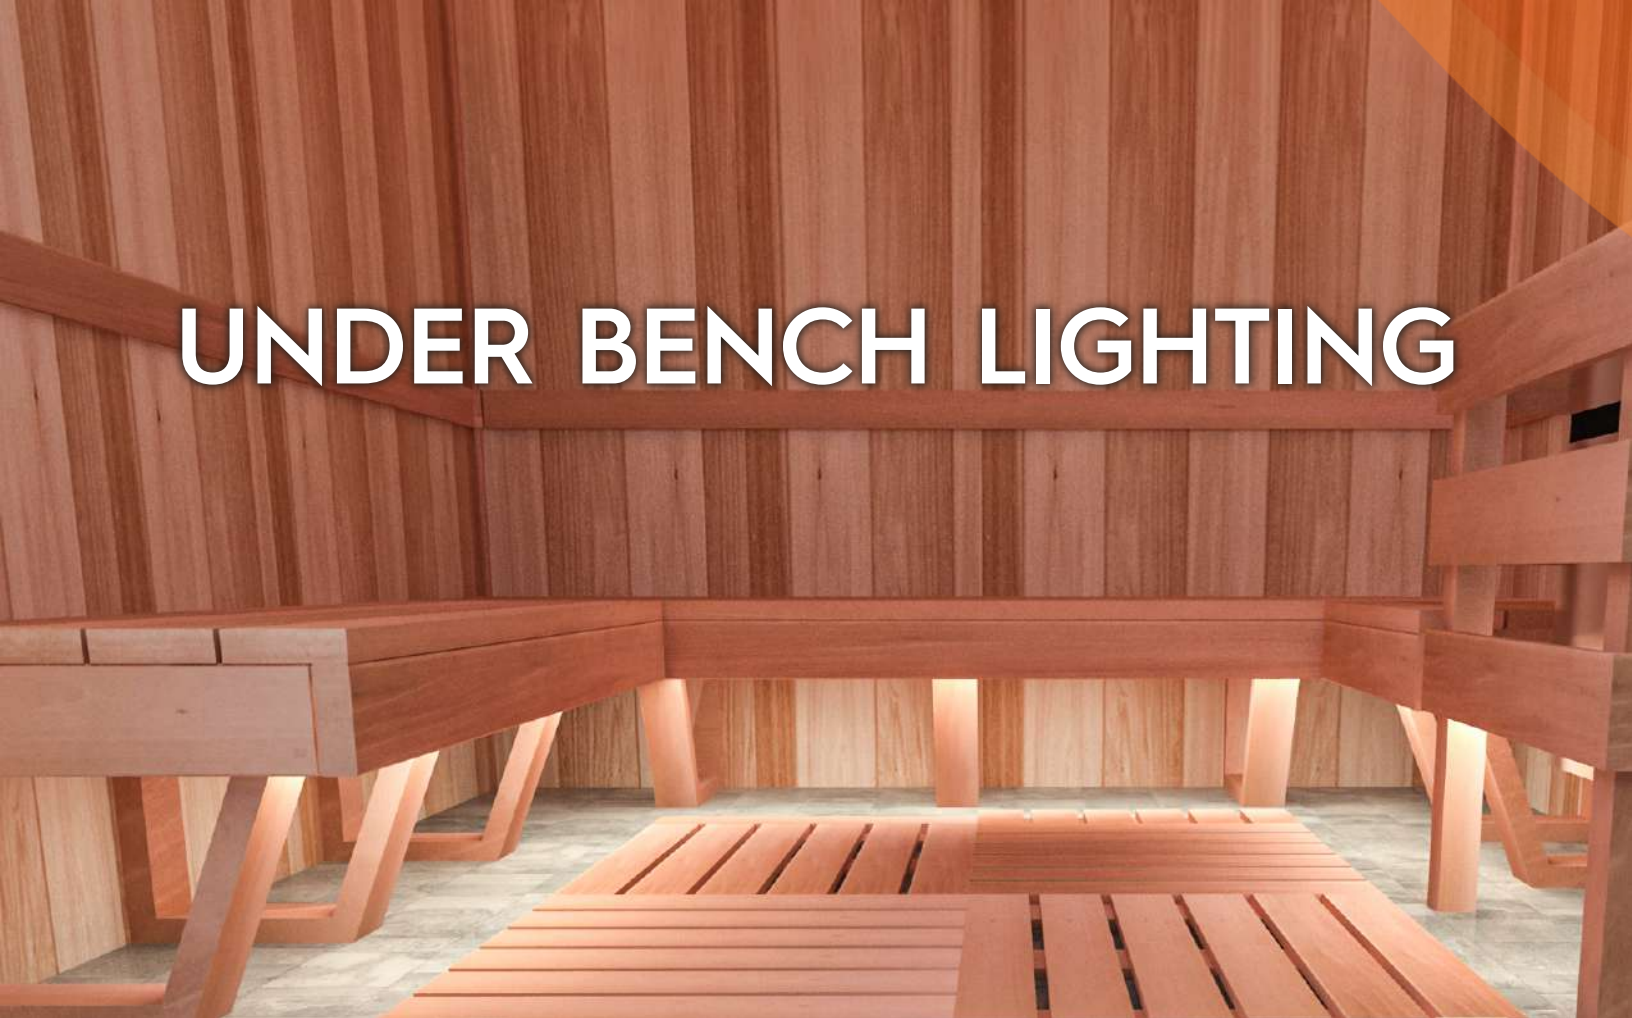

UNDER BENCH LIGHTING