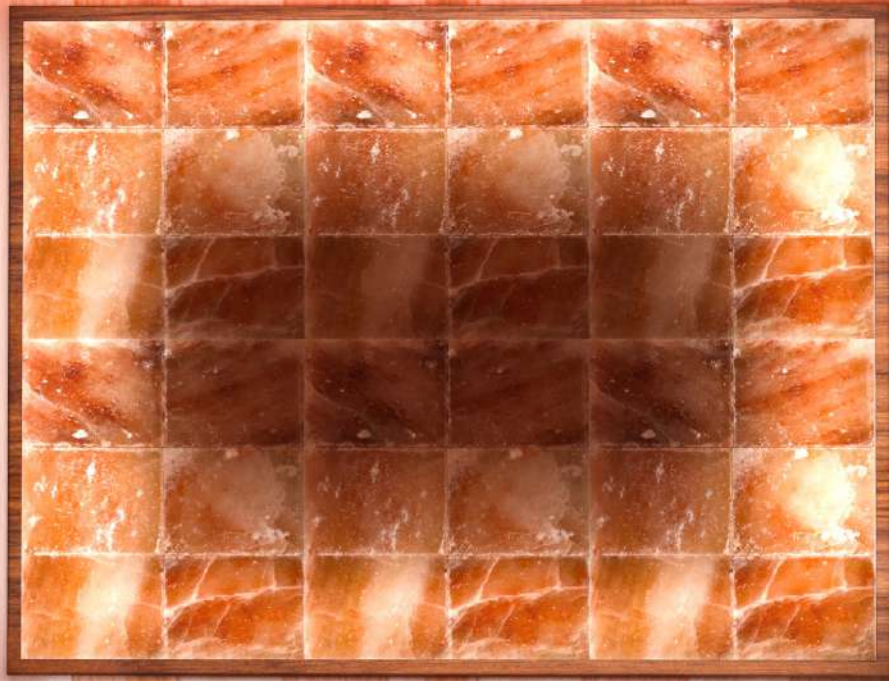

HIMALAYAN SALT WALL SCONCE

FEATURES

- Crafted with Tibetan Sourced Pink Sea Salt and a Black Walnut frame
- Ability to upgrade to a dimmable and rotatable, recessed light
- Dimensions: 10"L x 12"H x 7"D

- Provides additional light and ambiance
- Crafted with cedar wood and LED strips
- Compatible with benches and backrest

Mod. Bench W Toe Kick 1 Tier

Mod. Backrest

PERIMETER LIGHTING FOR HIMALAYAN SALT WALL

FEATURES

- Provides a luxurious look and feel
- Made with natural himalayan salt and LED strips

Red Salt Panel

Pink Salt Panel

White Salt Panel

saunas

info@saunas.com

1-888-503-8157