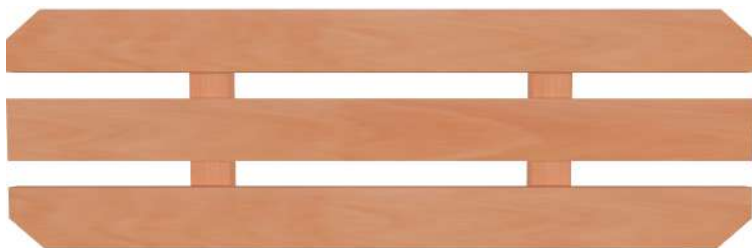

Mod. Backrest