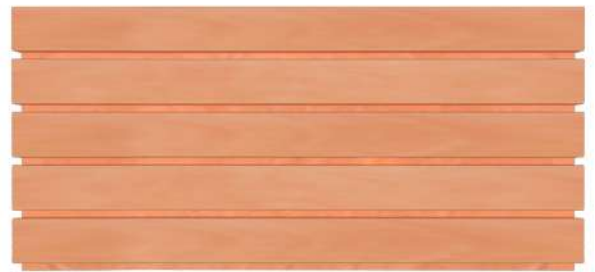

FEATURES

- Provides additional light and ambiance
- Crafted with cedar wood and LED strips
- Compatible with benches and backrest

Mod. Bench W Toe Kick 1 Tier