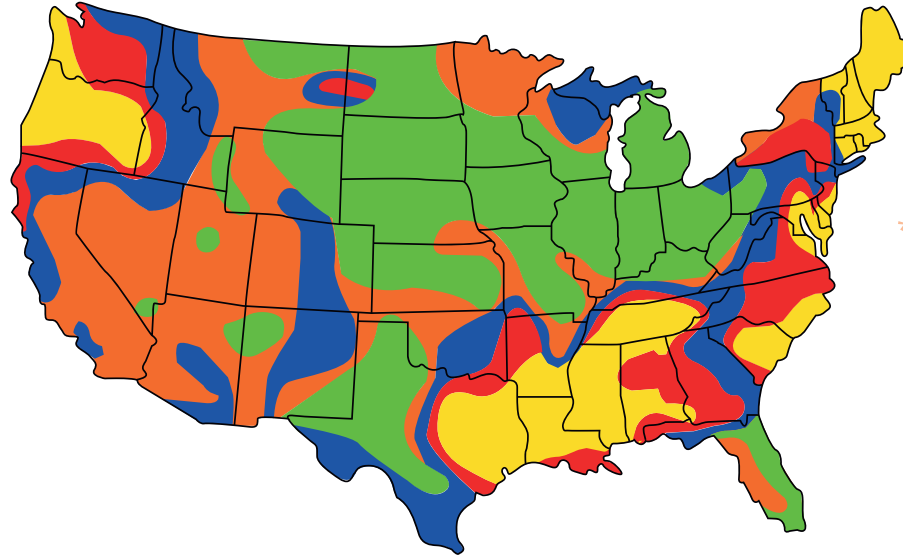

# US National Water Hardness Map

- Over 14 gpg **Extremely Hard** ●
- 10 to 14 gpg **Very Hard** ●
- 7 to 10 gpg **Hard** ●
- 3 to 7 gpg **Moderately Hard** ●
- Less than 3 gpg **Slightly Hard** ●

\* Source: U.S. Department of the Interior, U.S. Geological Survey—Office of Water Quality