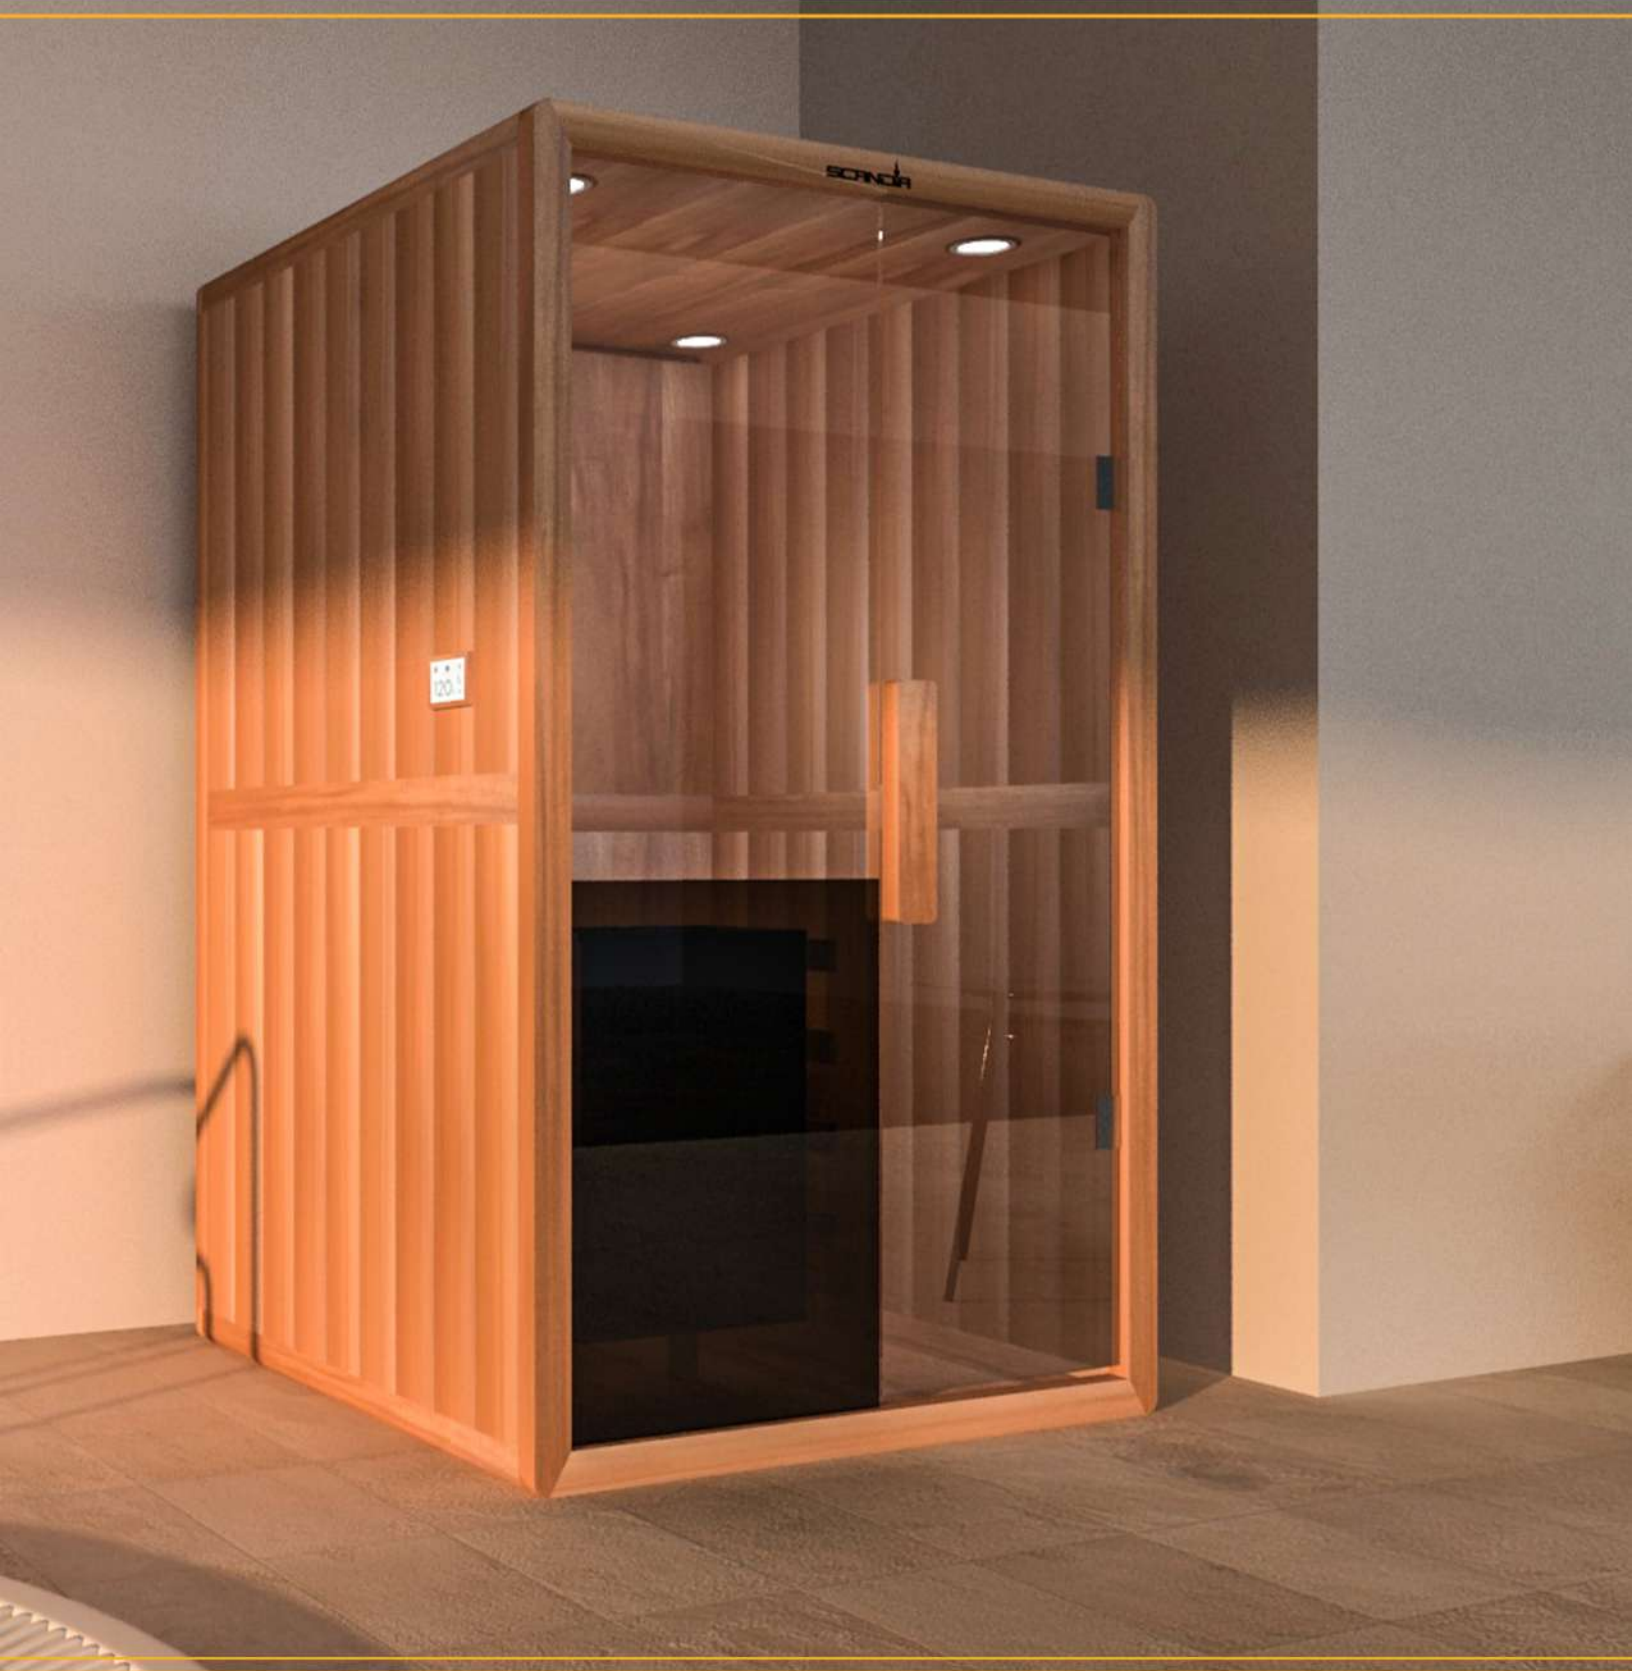

SKY SAUNA

SCANDIA
MANUFACTURING

(877) 467-2862

scandiamfg.com

SPECIFICATIONS

SMART SAUNA

Smart Sauna Wi-Fi Controller that allows you to set the temperature and session length in the most ingenious way. All of this is at the tip of your fingers when you download our app.

PORTABLE SIZE

Size of 4' X 4' X 80" high. Save space with a pre-installed flat bench that folds down.

GRADE A CEDAR WOOD

Full spanish cedar wood interior and exterior.

STOREFRONT SYSTEM

Clear and Tinted Tempered Glass

ENERGY EFFICIENT

With a 120-volt plug-in instead of 240-volt, plug into the closest outlet, and you're ready to enjoy.

EASY ASSEMBLY

The **Sky Sauna** has a nearly complete snap-on design. Just like interlocking playing bricks, each piece easily snaps in place.

Few screws here and there, and you are ready to enjoy.

ADVANCED TECHNOLOGY

The **SKY Sauna** uses several sensors and, sophisticated algorithms to adjust the temperature to your needs, so you can focus only on what's most important, your health.