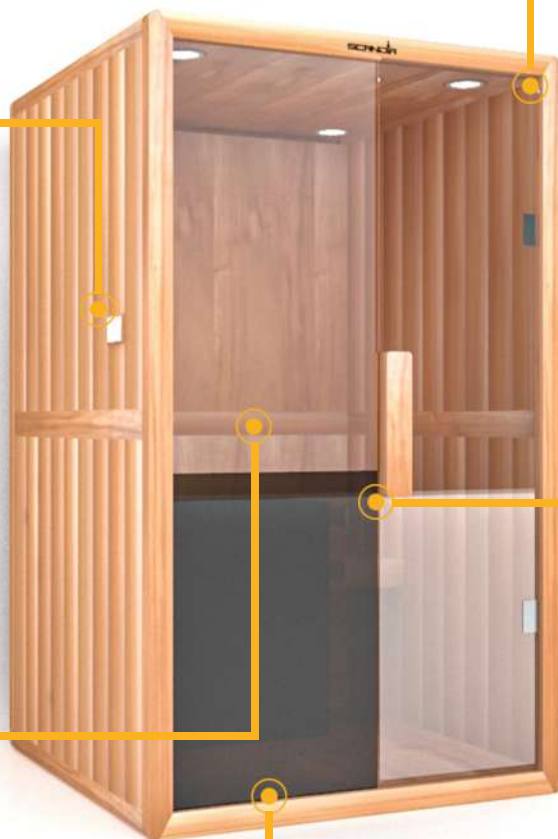

SKY SAUNA

SCANDIA
MANUFACTURING

(877) 467-2862

scandiamfg.com

SPECIFICATIONS

SMART SAUNA

Smart Sauna Wi-Fi Controller that allows you to set the temperature and session length in the most ingenious way. All of this is at the tip of your fingers when you download our app.

PORTABLE SIZE

Size of 4' X 4' X 80" high. Save space with a pre-installed flat bench that folds down.

GRADE A CEDAR WOOD

Full spanish cedar wood interior and exterior.

STOREFRONT SYSTEM

Clear and Tinted Tempered Glass

ENERGY EFFICIENT

With a 120-volt plug-in instead of 240-volt, plug into the closest outlet, and you're ready to enjoy.

EASY ASSEMBLY

The **Sky Sauna** has a nearly complete snap-on design. Just like interlocking playing bricks, each piece easily snaps in place.