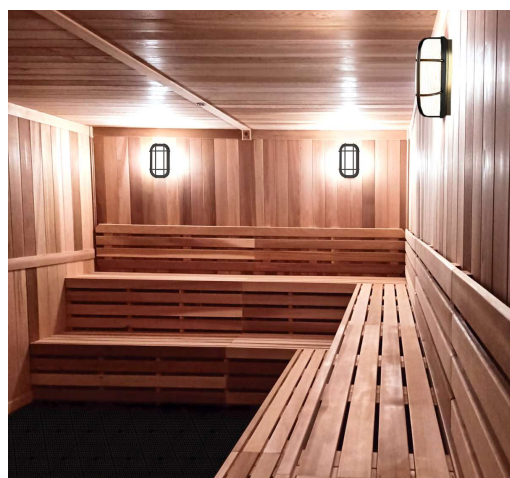

PRE-CUT SAUNA

saunas.com

saunas

INTRODUCTION

Scandia's Pre-Cut Custom Saunas are crafted for seamless installation into a pre-existing room. With the proper preparations nearly any room can be transformed into a custom sauna just as you would create a home theater or game room. Scandia Manufacturing is available to help throughout the ordering process to ensure the correct sizing and choice of add-ons. This greatly reduces the guesswork and the headaches that often come along with planning and building a sauna room.

saunas.com
info@saunas.com
1-888-503-8157

FEATURES

- Standard with two-tier benching on one wall and single-tier bench on the other wall (depending on size)
- 7/16 x 6" T/G Spanish cedar wood tongue and groove panels for all walls and ceiling (vertical installation)
- 2" x 4" Spanish cedar wood
- Matching trim for ceiling, corners, and base
- With Ultra Sauna Electric Heater and Smart Sauna Wi-Fi Controller
- Pre-Hung Solid-Core Spanish cedar wood door with glass vision panel
- Spanish cedar wood bench skirts
- Black Tru-Tile Flooring for walking area (Does not cover under benches and heater)
- Vapor proof wall light
- Deluxe wall thermometer/hygrometer
- Wooden bucket and wooden ladle
- Hardware for assembly

SIZING

Scandia's standard sizes for pre-cut saunas range from 36"D x 48"W x 84"H to 108"D x 144"W x 84"H.

For your custom sizing needs, we will take your specific room dimensions and create a pre-cut sauna that perfectly fits into your space. You tell us what you want, and we will make it happen.