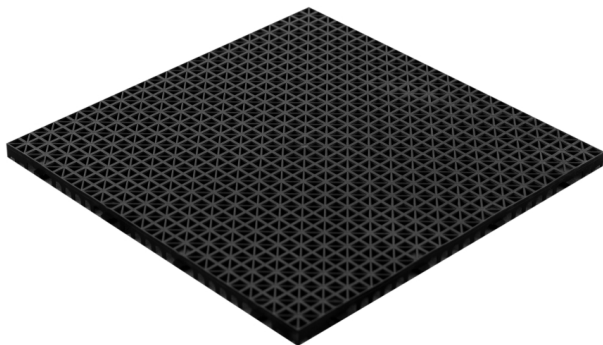

saunas.com
info@saunas.com
1-888-503-8157

CUSTOMIZE YOUR PRE-CUT SAUNA

BOARD RUN

Vertically

Horizontally

With Euro-Trim

FLOORING

Tru-Tile