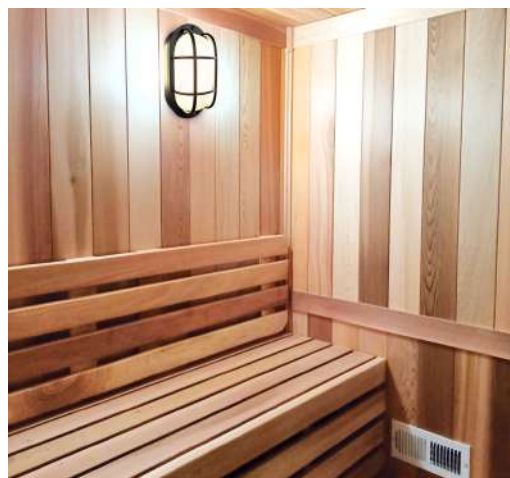

PRE-CUT SAUNA

saunas.com

saunas

INTRODUCTION

Scandia's Pre-Cut Custom Saunas are crafted for seamless installation into a pre-existing room. With the proper preparations nearly any room can be transformed into a custom sauna just as you would create a home theater or game room. Scandia Manufacturing is available to help throughout the ordering process to ensure the correct sizing and choice of add-ons. This greatly reduces the guesswork and the headaches that often come along with planning and building a sauna room.

saunas.com
info@saunas.com
1-888-503-8157

FEATURES

- Standard with two-tier benching on one wall and single-tier bench on the other wall (depending on size)
- 7/16 x 6" T/G Spanish cedar wood tongue and groove panels for all walls and ceiling (vertical installation)
- 2" x 4" Spanish cedar wood
- Matching trim for ceiling, corners, and base
- With Ultra Sauna Electric Heater and Smart Sauna Wi-Fi Controller
- Pre-Hung Solid-Core Spanish cedar wood door with glass vision panel
- Spanish cedar wood bench skirts
- Black Tru-Tile Flooring for walking area (Does not cover under benches and heater)
- Vapor proof wall light
- Deluxe wall thermometer/hygrometer
- Wooden bucket and wooden ladle
- Hardware for assembly

SIZING

Scandia's standard sizes for pre-cut saunas range from 36"D x 48"W x 84"H to 108"D x 144"W x 84"H.

For your custom sizing needs, we will take your specific room dimensions and create a pre-cut sauna that perfectly fits into your space. You tell us what you want, and we will make it happen.