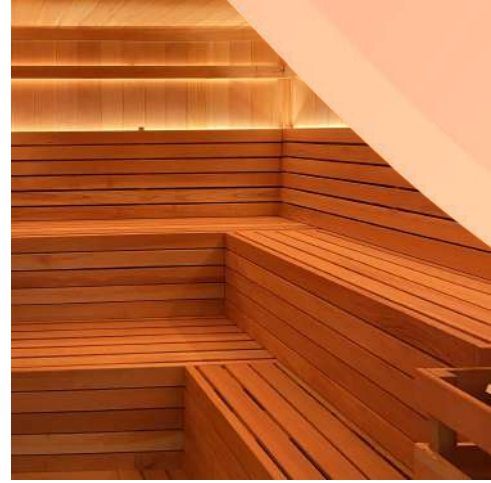

PRE-CUT SAUNA

saunas.com

saunas

INTRODUCTION

Scandia's Pre-Cut Custom Saunas are crafted for seamless installation into a pre-existing room. With the proper preparations nearly any room can be transformed into a custom sauna just as you would create a home theater or game room. Scandia Manufacturing is available to help throughout the ordering process to ensure the correct sizing and choice of add-ons. This greatly reduces the guesswork and the headaches that often come along with planning and building a sauna room.

saunas.com
info@saunas.com
1-888-503-8157

FEATURES

- Standard with two-tier benching on one wall and single-tier bench on the other wall (depending on size)
- 7/16 x 6" T/G Spanish cedar wood tongue and groove panels for all walls and ceiling (vertical installation)
- 2" x 4" Spanish cedar wood
- Matching trim for ceiling, corners, and base
- With Ultra Sauna Electric Heater and Smart Sauna Wi-Fi Controller
- Pre-Hung Solid-Core Spanish cedar wood door with glass vision panel
- Spanish cedar wood bench skirts
- Black Tru-Tile Flooring for walking area (Does not cover under benches and heater)
- Vapor proof wall light
- Deluxe wall thermometer/hygrometer
- Wooden bucket and wooden ladle
- Hardware for assembly