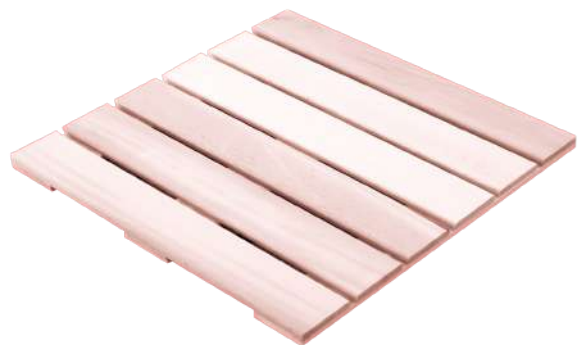

saunas.com
info@saunas.com
1-888-503-8157

CUSTOMIZE YOUR PRE-CUT SAUNA

BOARD RUN

Vertically

Horizontally

With Euro-Trim

FLOORING

Tru-Tile