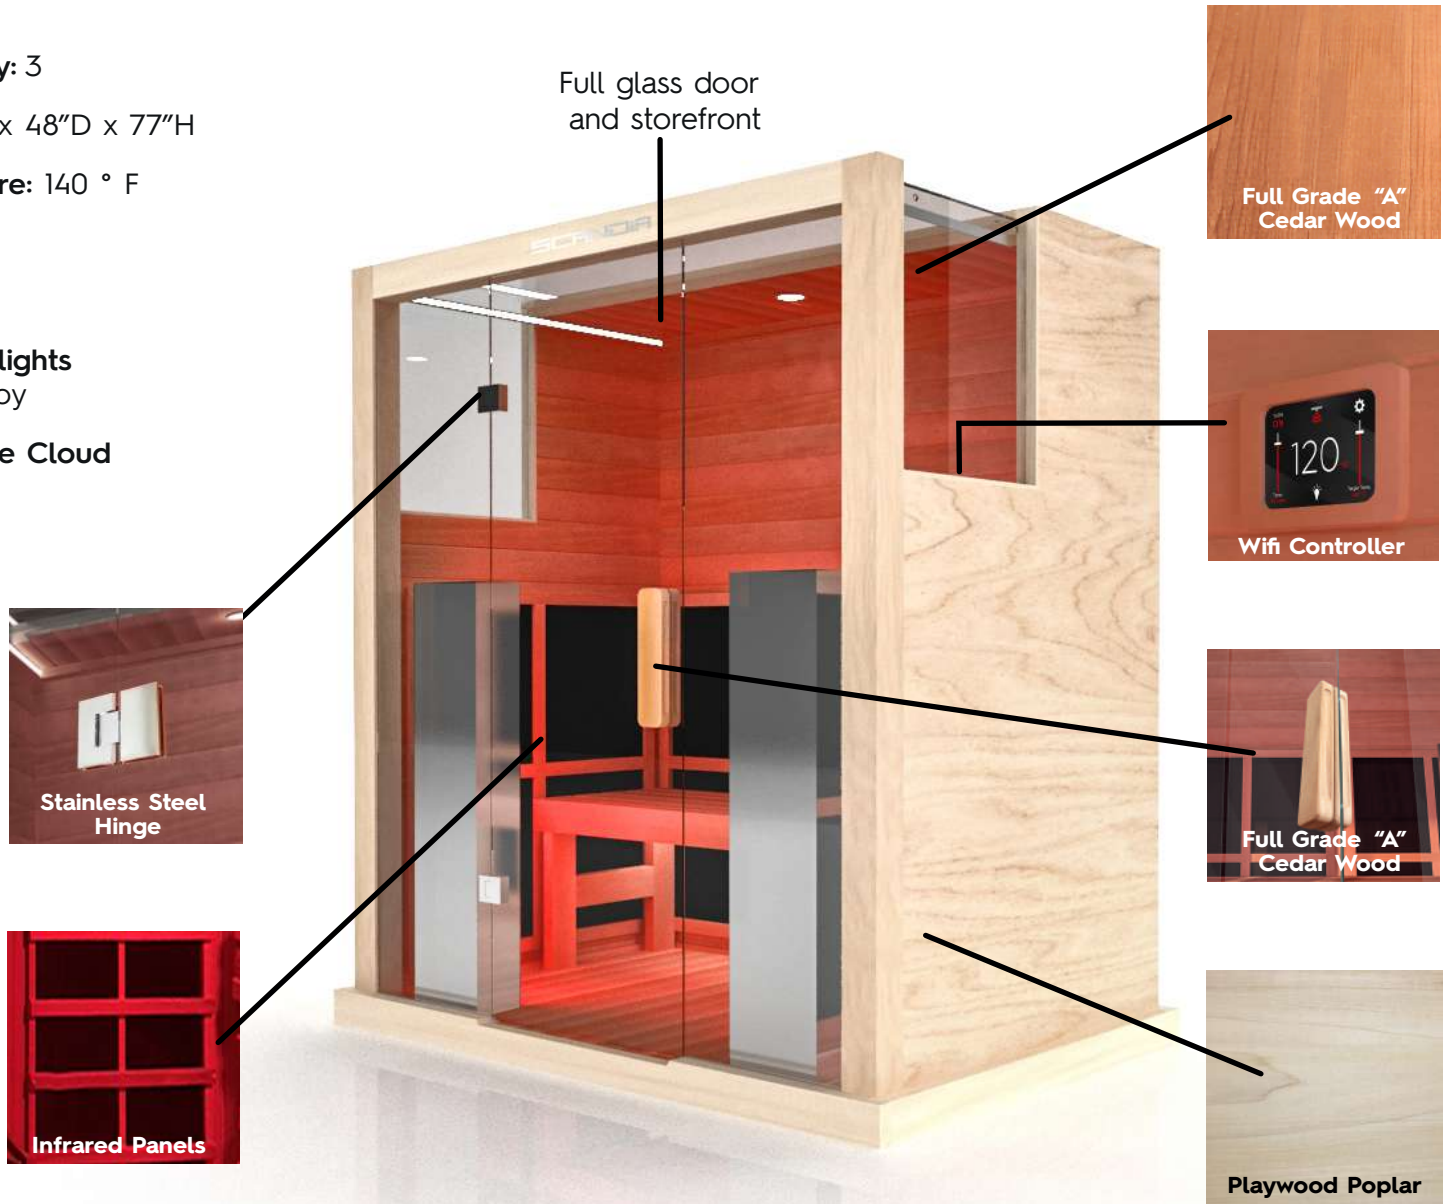

The most advanced technology and modern design converge in the New Full Spectrum Infrared Sauna. Equipped with ceramic and carbon heaters, this allows for the full benefits of infrared heat to penetrate deep into the skin. Use our mobile app and Smart Sauna Wi-Fi Controller to turn on/off the sauna, regulate the heat intensity and adjust the chromotherapy features.

# FEATURES

-  **Seating Capacity:** 3
-  **Measures:** 71"W x 48"D x 77"H
-  **Max. Temperature:** 140 ° F
-  **Weight:** 590 lb
-  **Power:** 220V
-  **Integrated LED lights**  
w/ Chromotherapy
-  **Integrated to the Cloud**