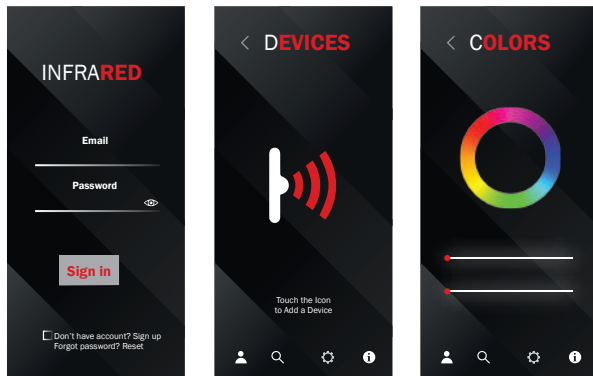

The most advanced technology and modern design converge in the New Full Spectrum Infrared Sauna. Equipped with ceramic and carbon heaters, this allows for the full benefits of infrared heat to penetrate deep into the skin. Use our mobile app and Smart Sauna Wi-Fi Controller to turn on/off the sauna, regulate the heat intensity and adjust the chromotherapy features.

# SMART INFRARED APP

Although our Smart WiFi Controller and the Smart Infrared app are similar, it is ideal to download both.

The main feature of the Infrared app is having the ability to control your Infrared from anywhere in the world. This app allows you to turn your Sauna on, regulate its temperature, and chromotherapy lights.